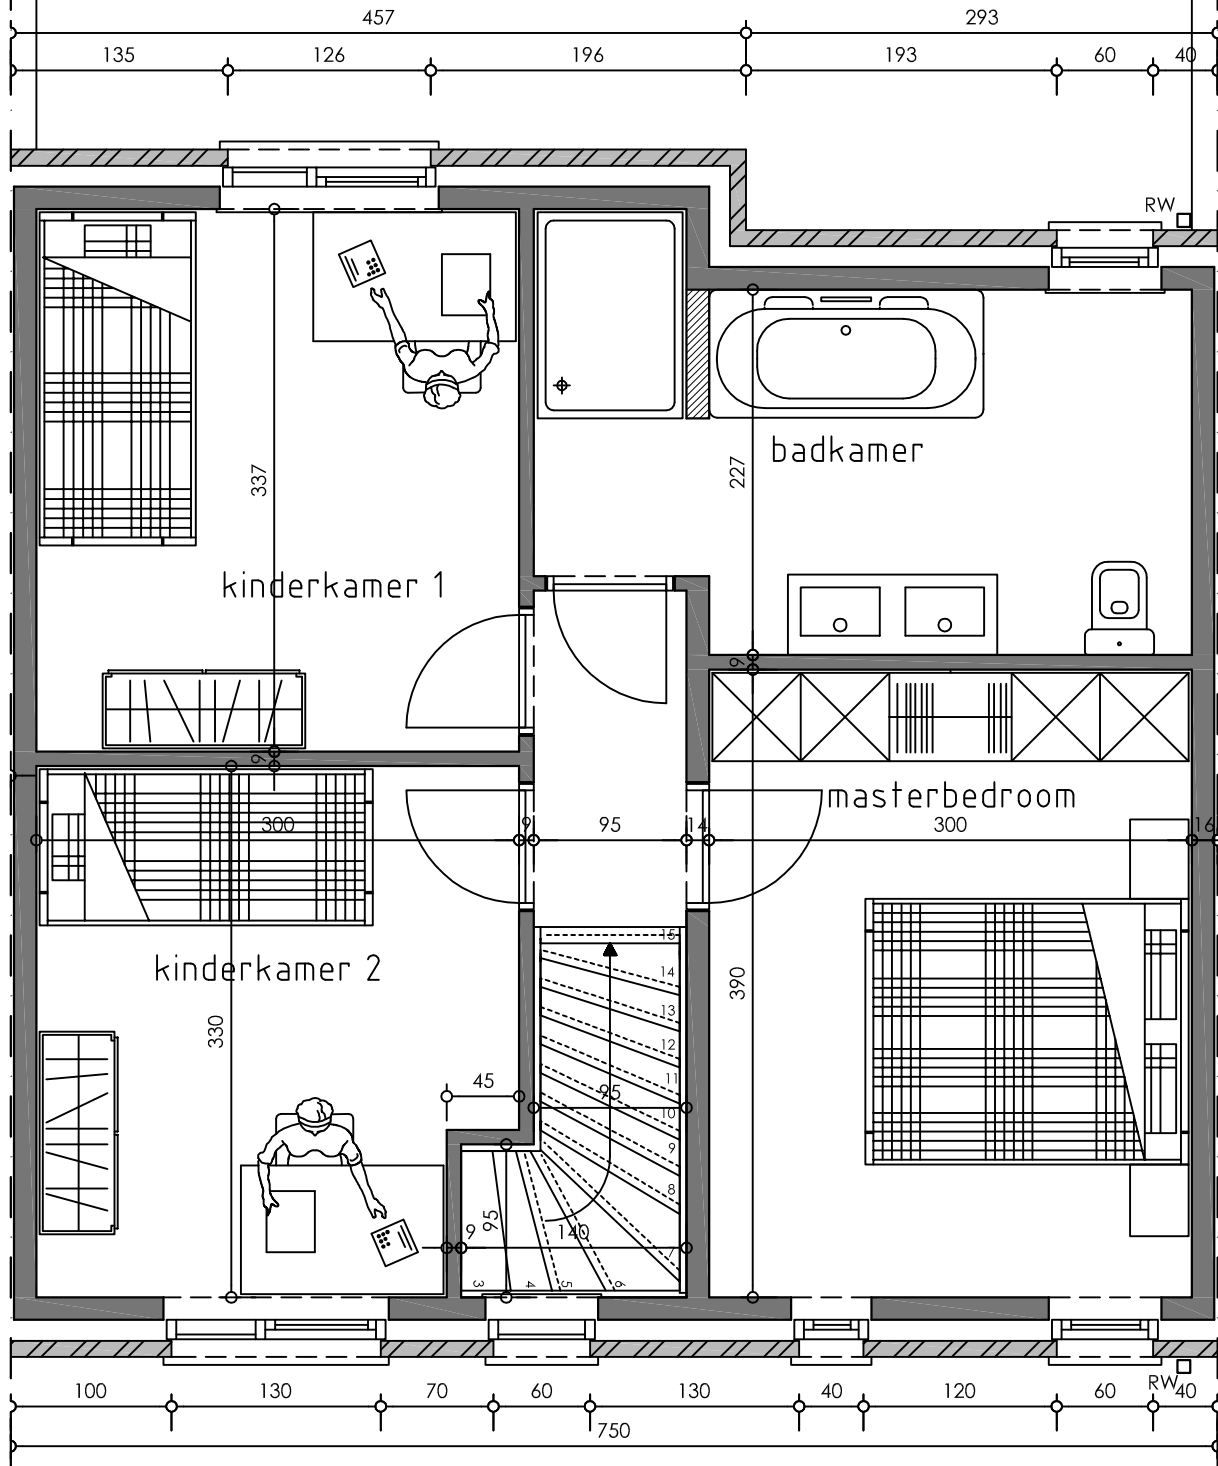

Lot 3

Opp: 74.98 m²

Opp: 129.77 m²

750

RW

plat dak

Lot 3

Opp: 54.79 m2

Lot 3

Lot 3