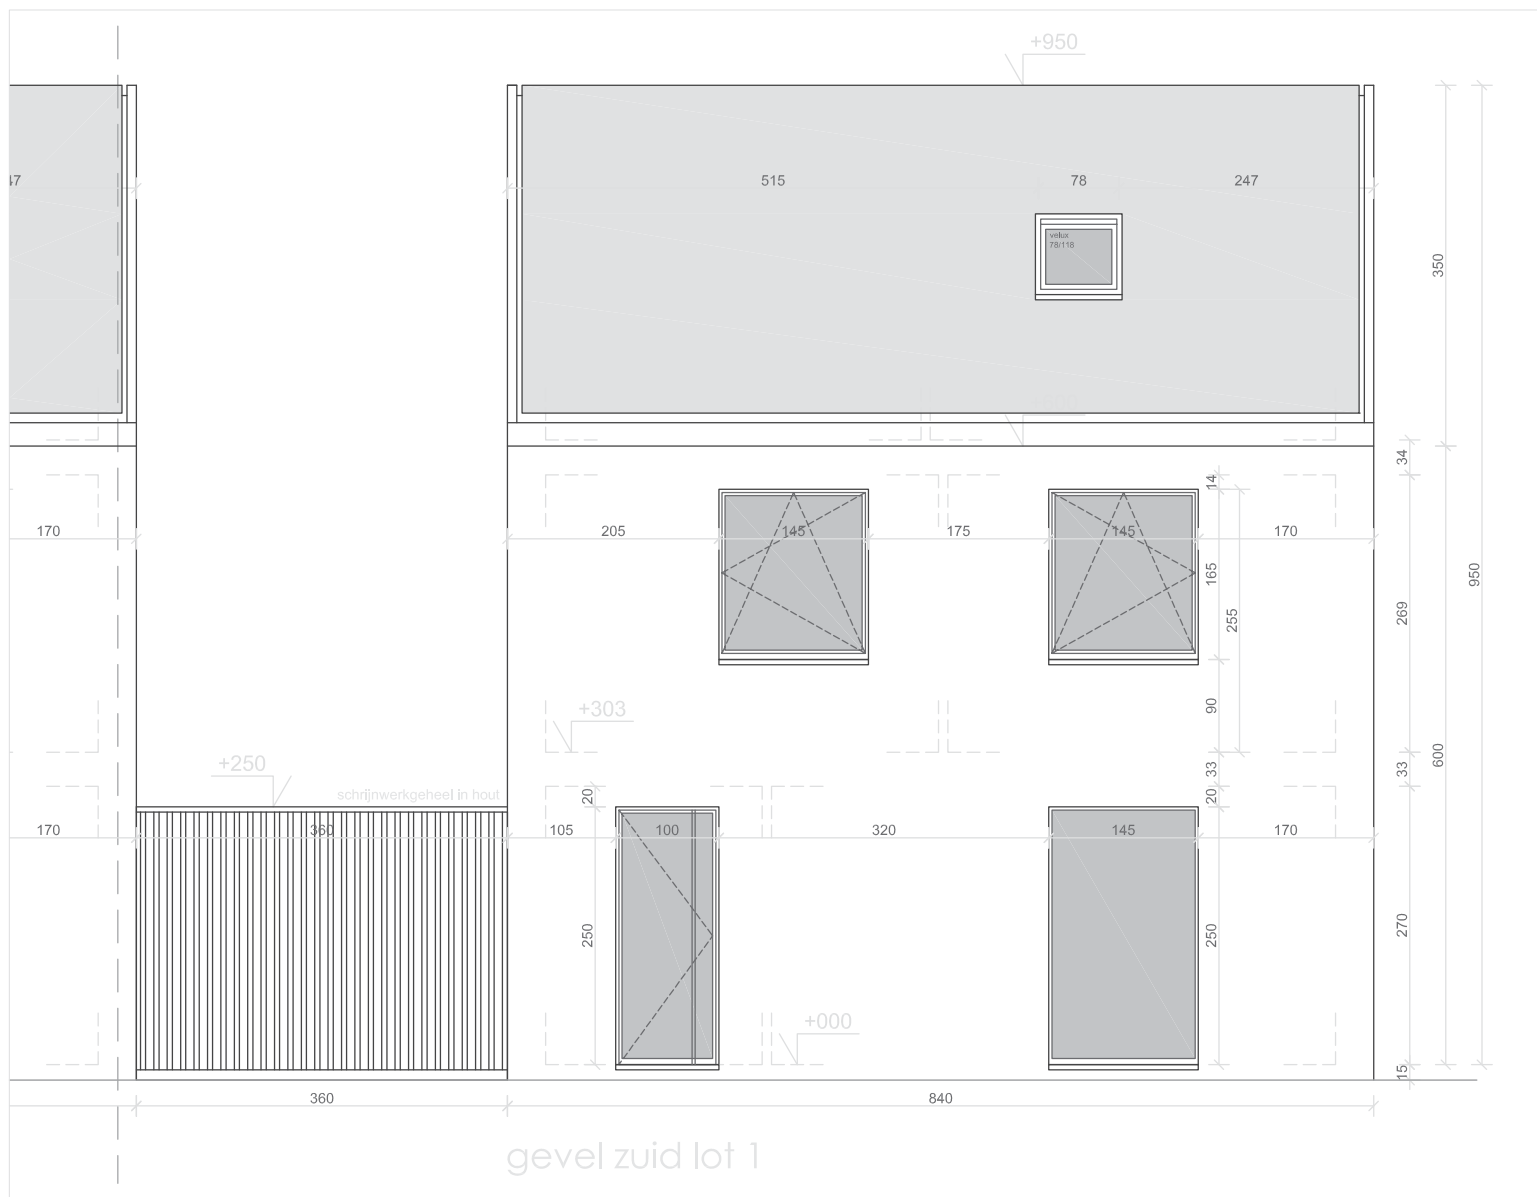

## Lot 1 | Eikhof

Br. bew. opp. 154,05m<sup>2</sup>

glvr: 58,80 m<sup>2</sup> | 1ste: 58,80m<sup>2</sup> | zolder: 36,45m<sup>2</sup>

**UNICAS**  
UNIEK WONEN