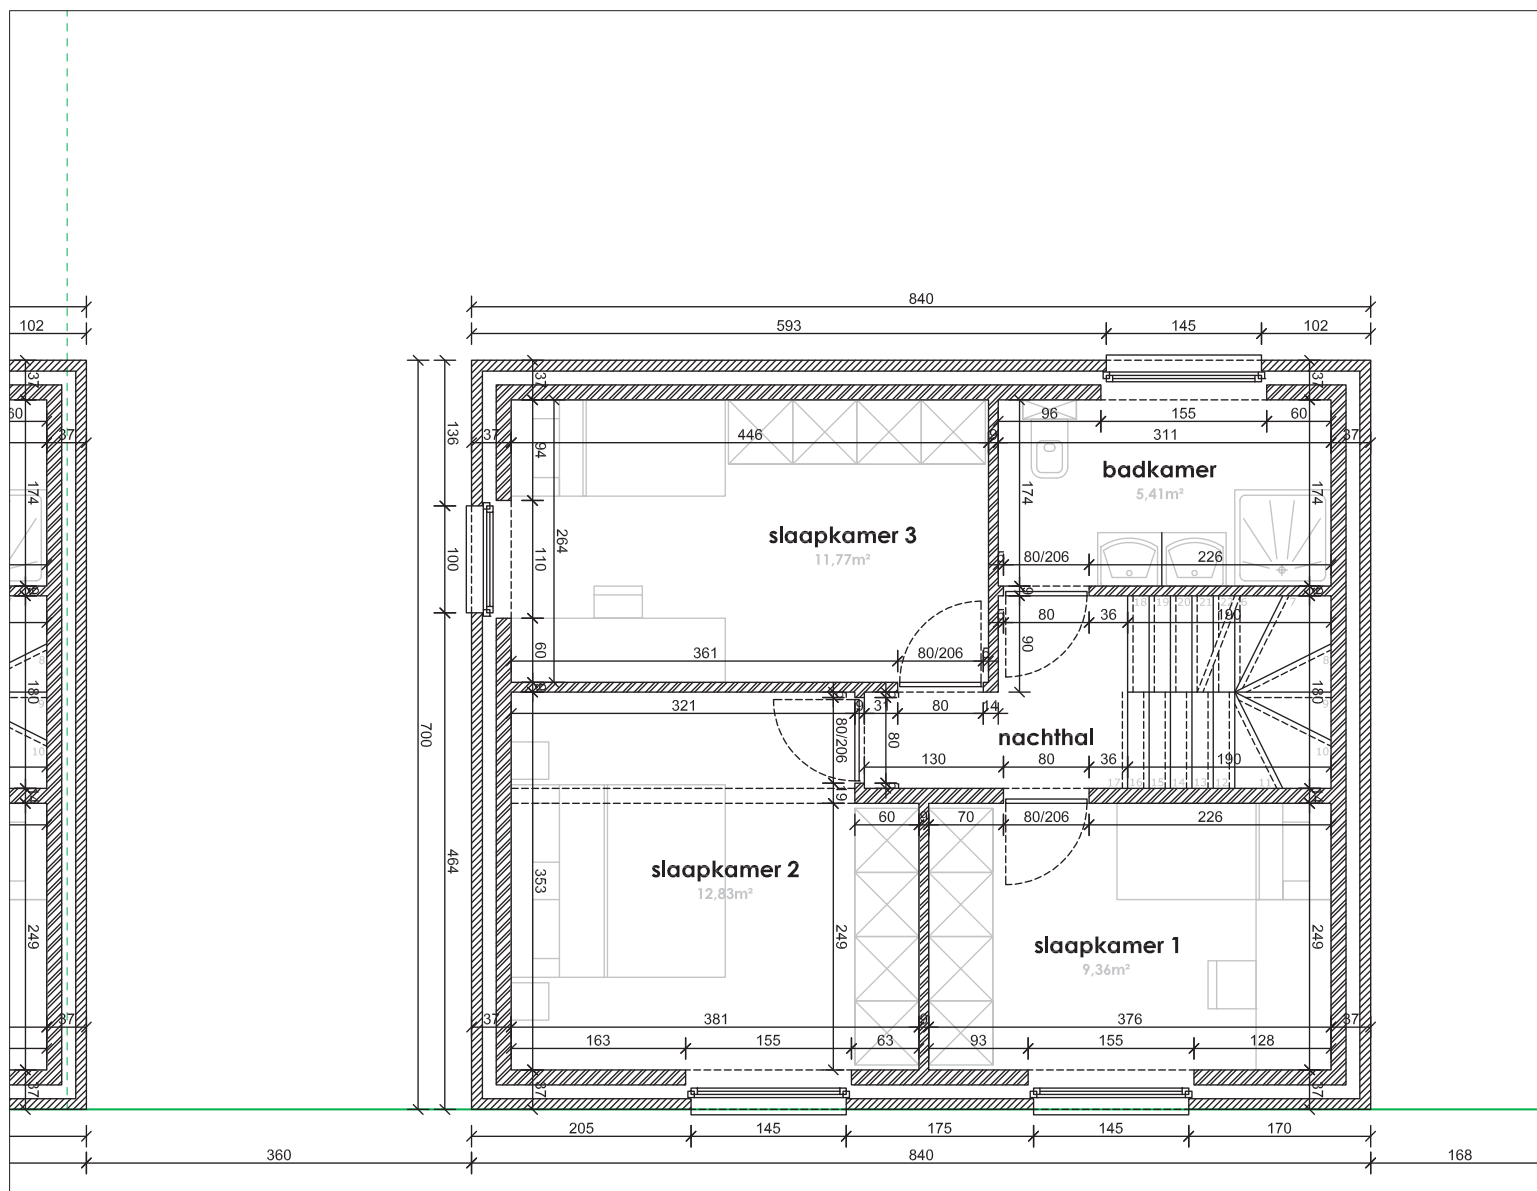

## Lot 1 | Eikhof

Br. bew. opp. 154,05m<sup>2</sup>

glvr: 58,80 m<sup>2</sup> | 1ste: 58,80m<sup>2</sup> | zolder: 36,45m<sup>2</sup>

**UNICAS**  
UNIEK WONEN

## Lot 1 | Eikhof

Br. bew. opp. 154,05m<sup>2</sup>

glvr: 58,80 m<sup>2</sup> | 1ste: 58,80m<sup>2</sup> | zolder: 36,45m<sup>2</sup>