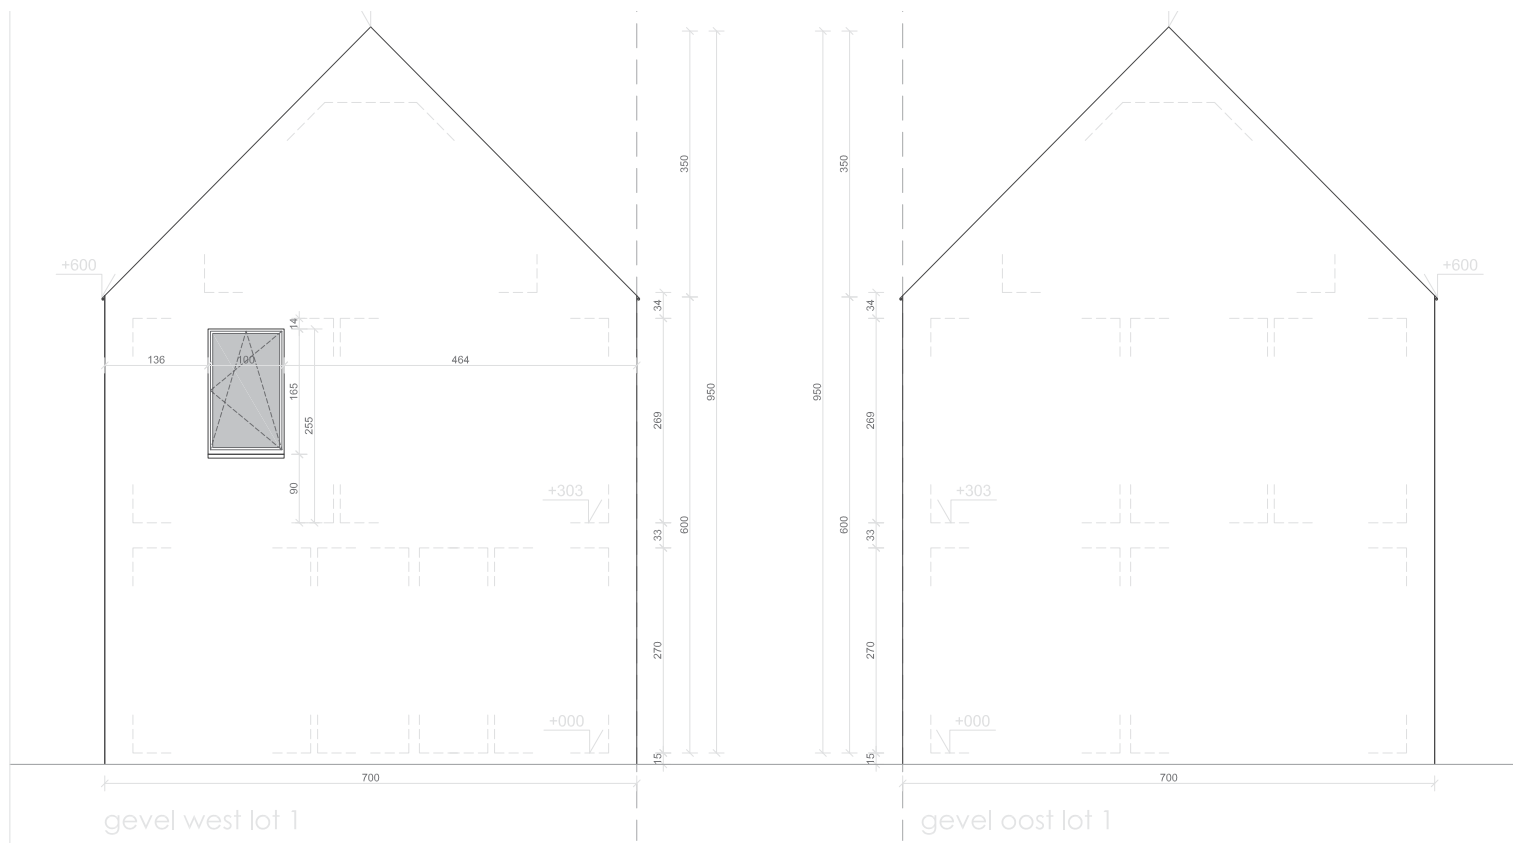

## Lot 1 | Eikhof

Br. bew. opp. 154,05m<sup>2</sup>

glvr: 58,80 m<sup>2</sup> | 1ste: 58,80m<sup>2</sup> | zolder: 36,45m<sup>2</sup>

## Lot 1 | Eikhof

Br. bew. opp. 154,05m<sup>2</sup>

glvr: 58,80 m<sup>2</sup> | 1ste: 58,80m<sup>2</sup> | zolder: 36,45m<sup>2</sup>

**UNICAS**  
UNIEK WONEN

Lot 1 | Eikhof

Br. bew. opp. 154,05m<sup>2</sup>