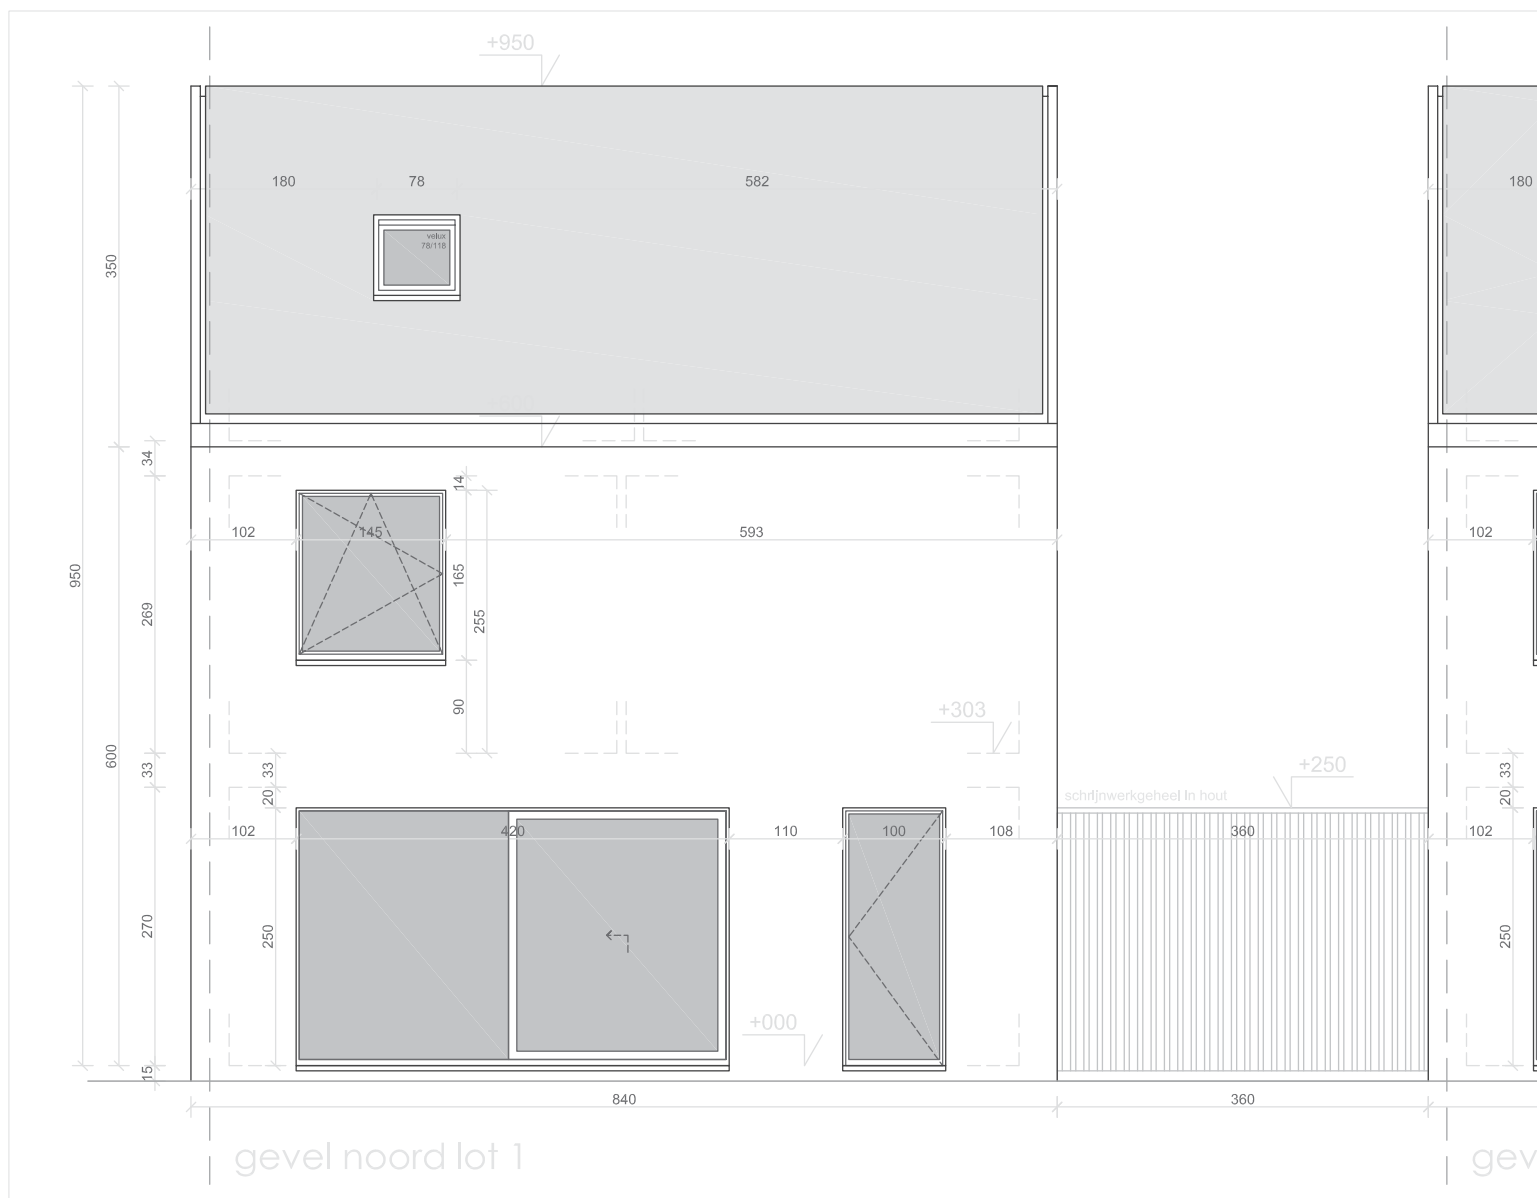

## Lot 1 | Eikhof

Br. bew. opp. 154,05m<sup>2</sup>

glvr: 58,80 m<sup>2</sup> | 1ste: 58,80m<sup>2</sup> | zolder: 36,45m<sup>2</sup>

**UNICAS**  
UNIEK WONEN

## Lot 1 | Eikhof

Br. bew. opp. 154,05m<sup>2</sup>

glvr: 58,80 m<sup>2</sup> | 1ste: 58,80m<sup>2</sup> | zolder: 36,45m<sup>2</sup>