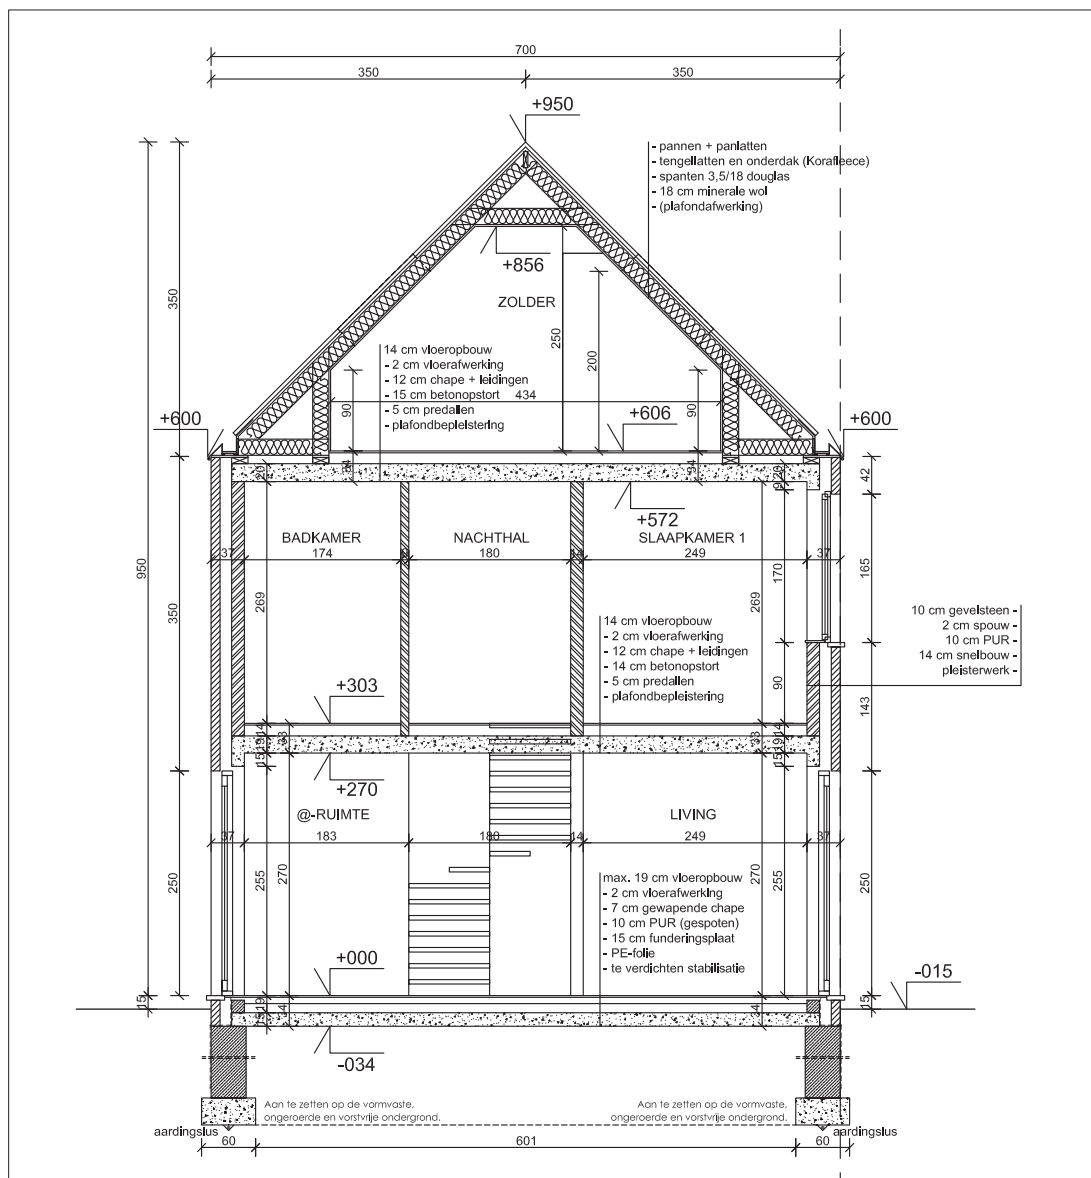

## Lot 1 | Eikhof

Br. bew. opp. 154,05m<sup>2</sup>

glvr: 58,80 m<sup>2</sup> | 1ste: 58,80m<sup>2</sup> | zolder: 36,45m<sup>2</sup>

**UNICAS**  
UNIEK WONEN

## Lot 1 | Eikhof

Br. bew. opp. 154,05m<sup>2</sup>

glvr: 58,80 m<sup>2</sup> | 1ste: 58,80m<sup>2</sup> | zolder: 36,45m<sup>2</sup>

## Lot 1 | Eikhof

Br. bew. opp. 154,05m<sup>2</sup>

glvr: 58,80 m<sup>2</sup> | 1ste: 58,80m<sup>2</sup> | zolder: 36,45m<sup>2</sup>

**UNICAS**  
UNIEK WONEN

Lot 1 | Eikhof

Br. bew. opp. 154,05m<sup>2</sup>