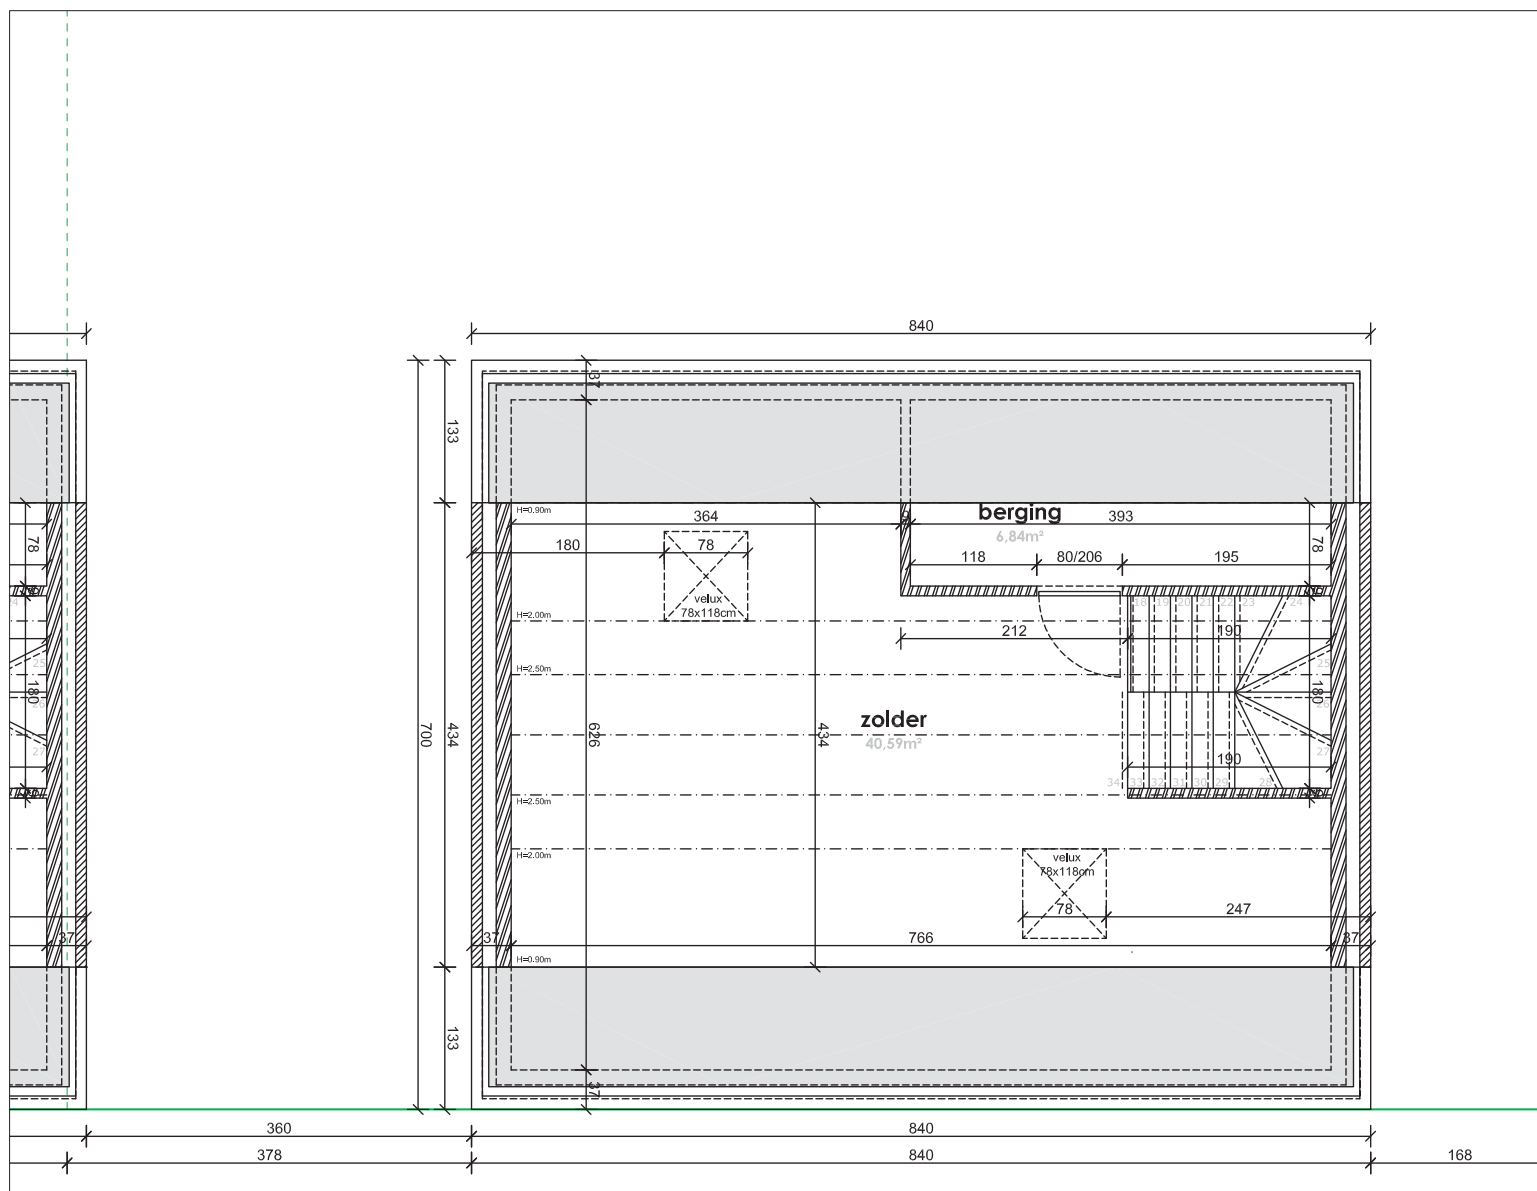

## Lot 1 | Eikhof

Br. bew. opp. 154,05m<sup>2</sup>

glvr: 58,80 m<sup>2</sup> | 1ste: 58,80m<sup>2</sup> | zolder: 36,45m<sup>2</sup>

**UNICAS**  
UNIEK WONEN

## Lot 1 | Eikhof

Br. bew. opp. 154,05m<sup>2</sup>

glvr: 58,80 m<sup>2</sup> | 1ste: 58,80m<sup>2</sup> | zolder: 36,45m<sup>2</sup>