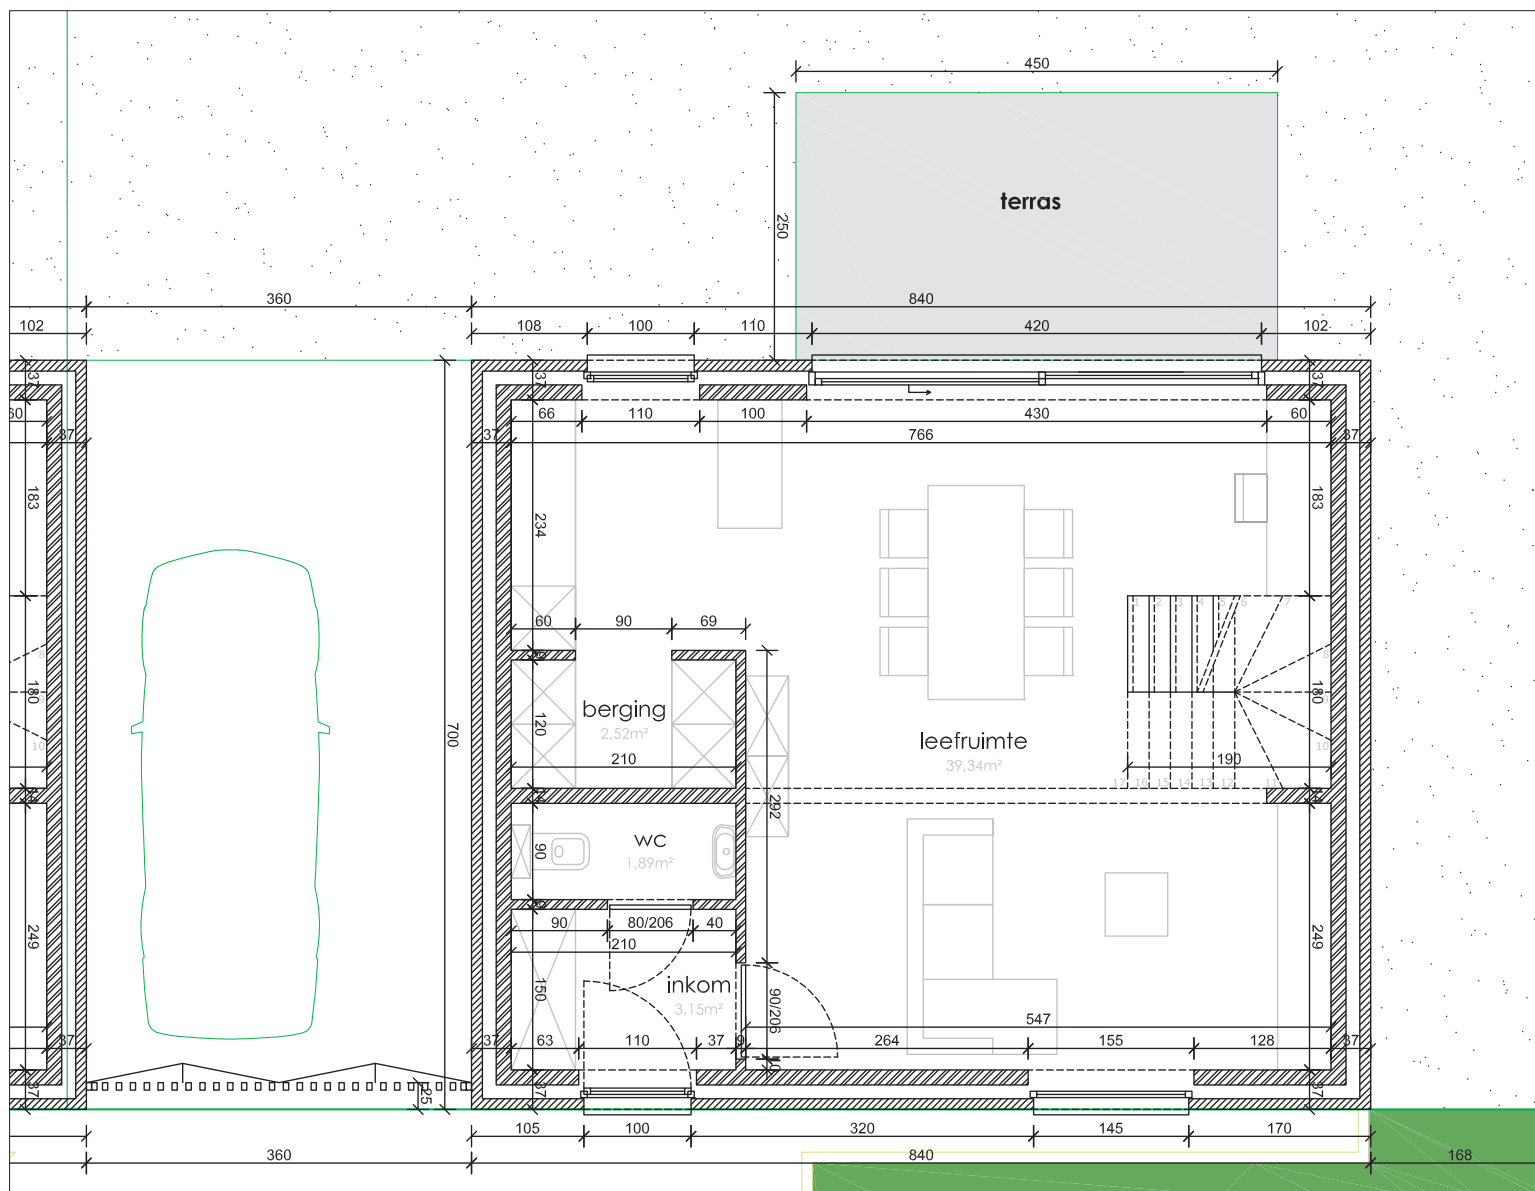

## Lot 1 | Eikhof

Br. bew. opp. 154,05m<sup>2</sup>

glvr: 58,80 m<sup>2</sup> | 1ste: 58,80m<sup>2</sup> | zolder: 36,45m<sup>2</sup>

**UNICAS**  
UNIEK WONEN

## Lot 1 | Eikhof

Br. bew. opp. 154,05m<sup>2</sup>

glvr: 58,80 m<sup>2</sup> | 1ste: 58,80m<sup>2</sup> | zolder: 36,45m<sup>2</sup>