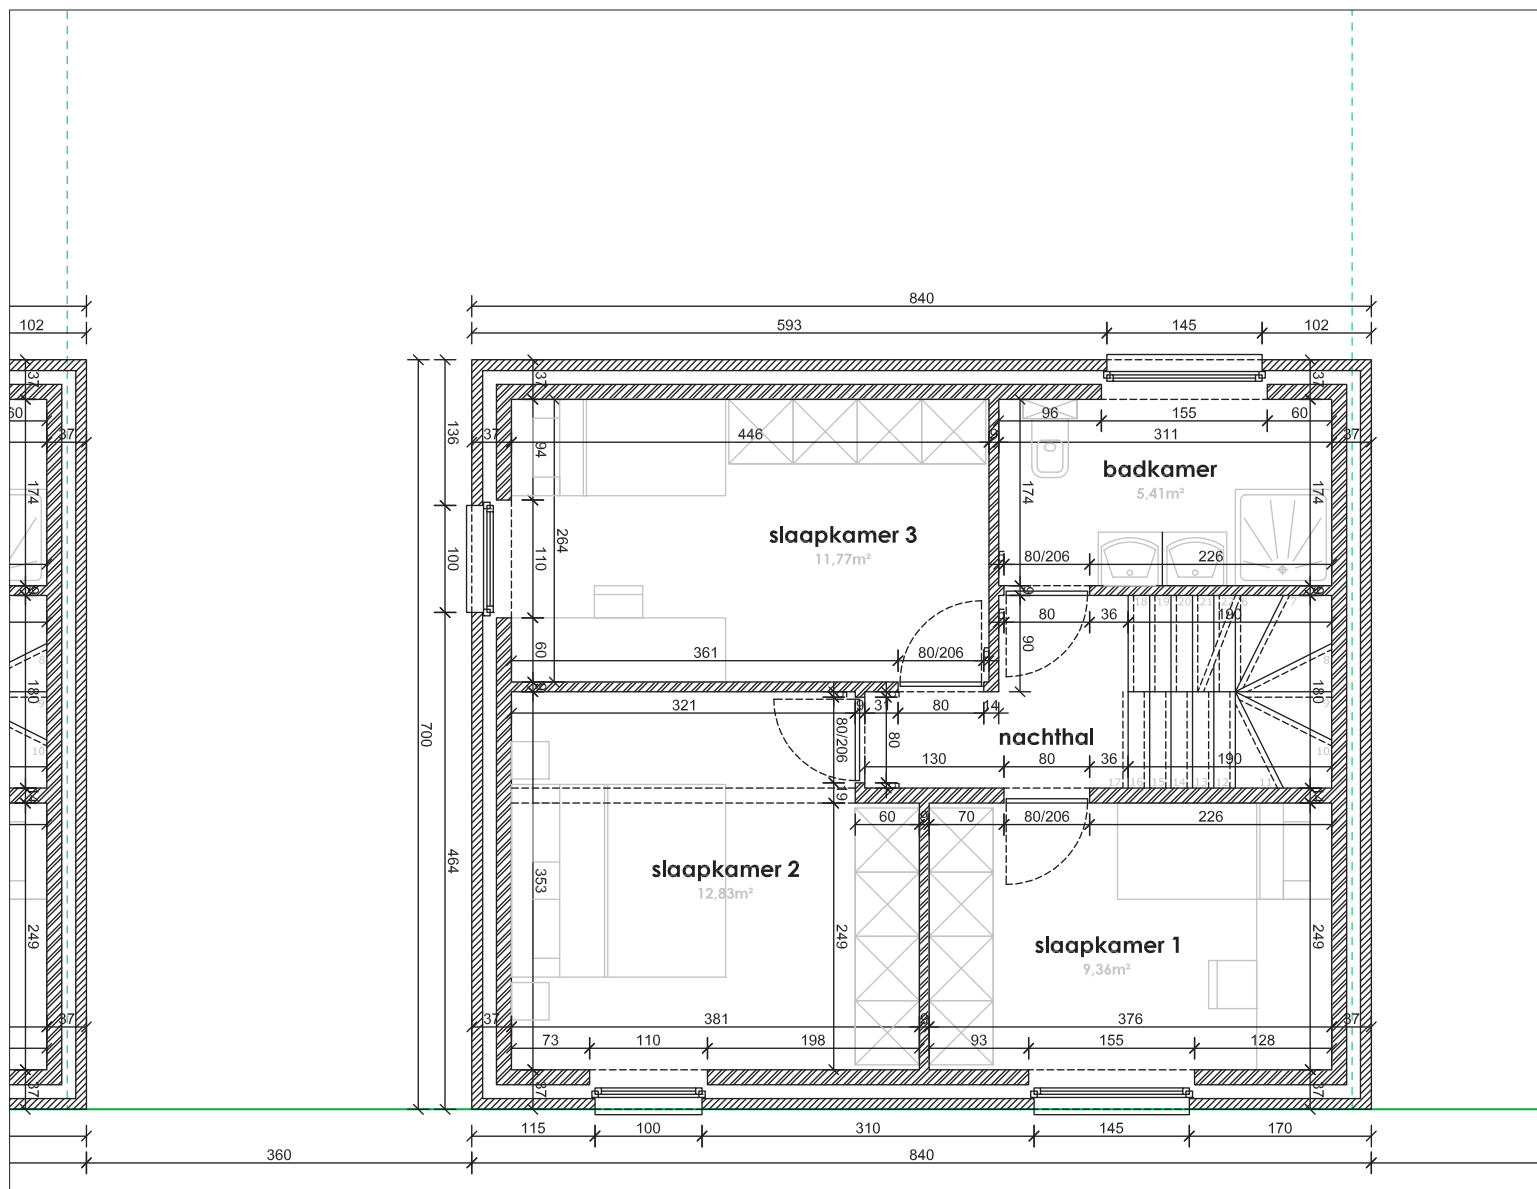

EIKHOF
Vremde

UNICAS
UNIEK WONEN

Lot 2 | Eikhof

Br. bew. opp. 154,05m²

glvr: 58,80 m² | 1ste: 58,80m² | zolder: 36,45m²

UNICAS
UNIEK WONEN

Lot 2 | Eikhof

Br. bew. opp. 154,05m²

glvr: 58,80 m² | 1ste: 58,80m² | zolder: 36,45m²

UNICAS
UNIEK WONEN

Lot 2 | Eikhof

Br. bew. opp. 154,05m²

glvr: 58,80 m² | 1ste: 58,80m² | zolder: 36,45m²

UNICAS
UNIEK WONEN

Lot 2 | Eikhof

Br. bew. opp. 154,05m²

glvr: 58,80 m² | 1ste: 58,80m² | zolder: 36,45m²

Lot 2 | Eikhof

Br. bew. opp. 154,05m²

glvr: 58,80 m² | 1ste: 58,80m² | zolder: 36,45m²

UNICAS
UNIEK WONEN

Lot 2 | Eikhof

Br. bew. opp. 154,05m²

glvr: 58,80 m² | 1ste: 58,80m² | zolder: 36,45m²

UNICAS
UNIEK WONEN

Lot 2 | Eikhof

Br. bew. opp. 154,05m²

glvr: 58,80 m² | 1ste: 58,80m² | zolder: 36,45m²