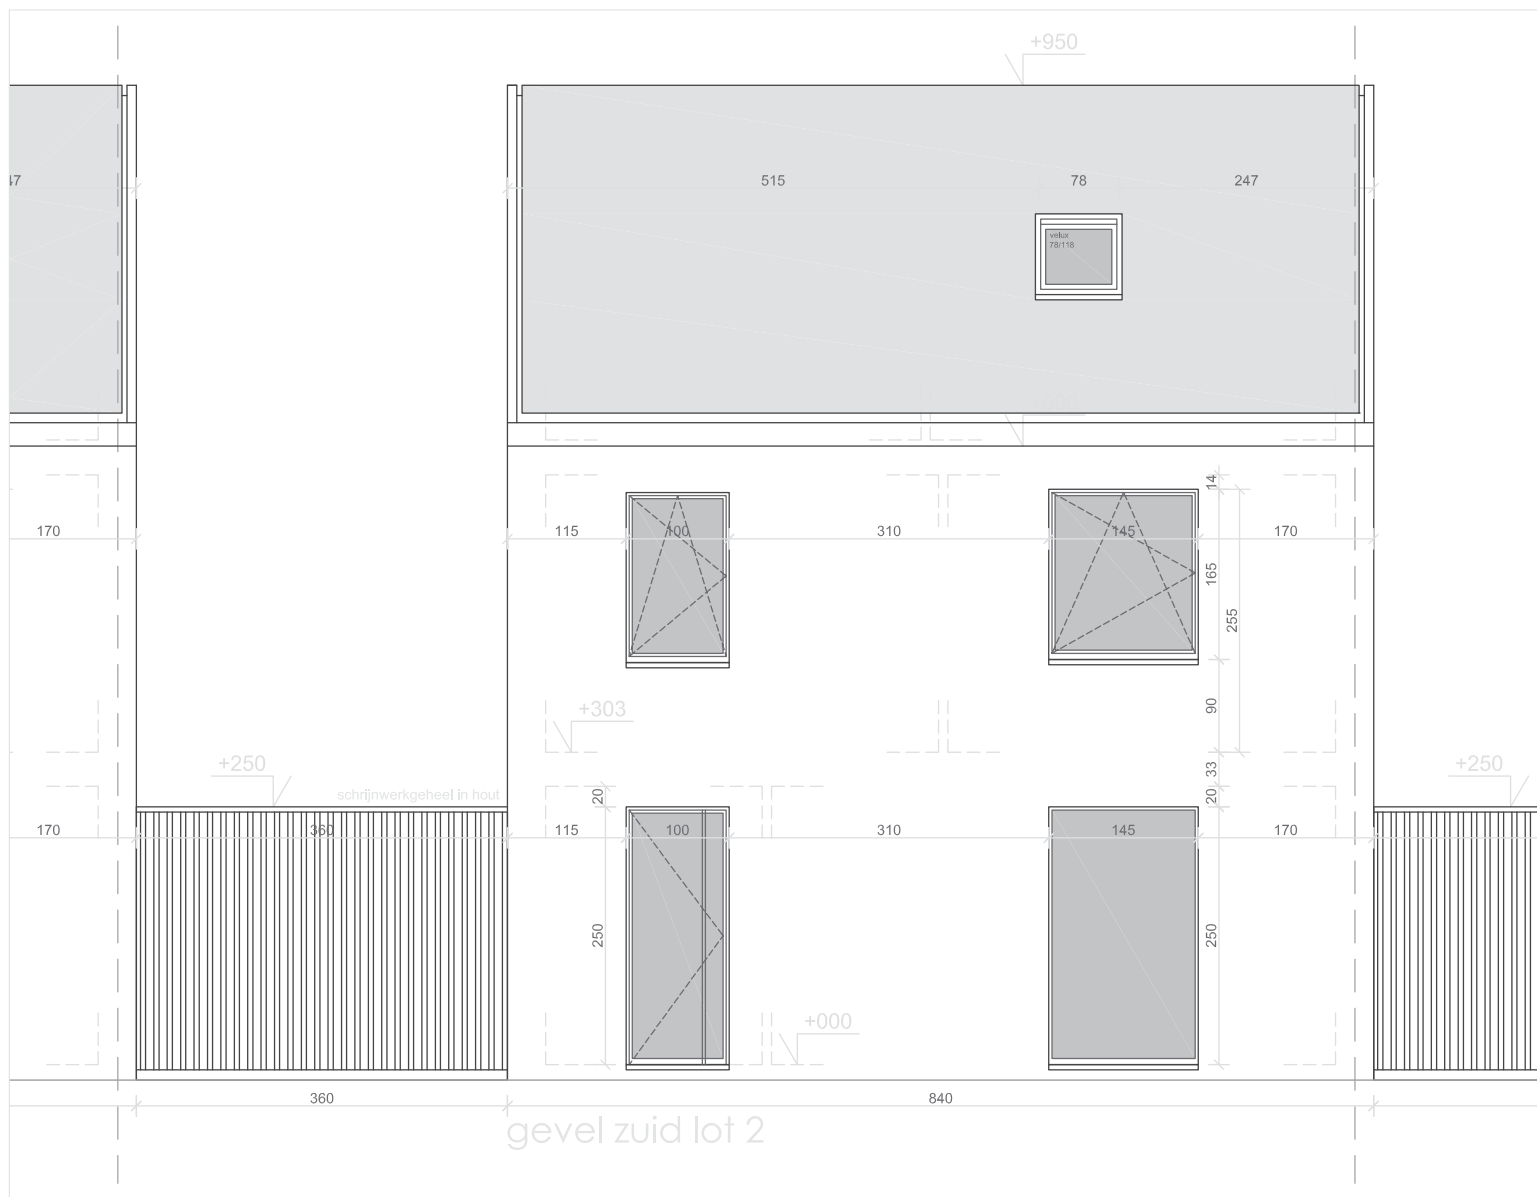

EIKHOF
Vremde

UNICAS
UNIEK WONEN

Lot 2 | Eikhof

Br. bew. opp. 154,05m²

glvr: 58,80 m² | 1ste: 58,80m² | zolder: 36,45m²

UNICAS
UNIEK WONEN

Lot 2 | Eikhof

Br. bew. opp. 154,05m²

glvr: 58,80 m² | 1ste: 58,80m² | zolder: 36,45m²

UNICAS
UNIEK WONEN

Lot 2 | Eikhof

Br. bew. opp. 154,05m²

glvr: 58,80 m² | 1ste: 58,80m² | zolder: 36,45m²

UNICAS
UNIEK WONEN

Lot 2 | Eikhof

Br. bew. opp. 154,05m²

glvr: 58,80 m² | 1ste: 58,80m² | zolder: 36,45m²

Lot 2 | Eikhof

Br. bew. opp. 154,05m²

glvr: 58,80 m² | 1ste: 58,80m² | zolder: 36,45m²

UNICAS
UNIEK WONEN

Lot 2 | Eikhof

Br. bew. opp. 154,05m²

glvr: 58,80 m² | 1ste: 58,80m² | zolder: 36,45m²

UNICAS
UNIEK WONEN

Lot 2 | Eikhof

Br. bew. opp. 154,05m²

glvr: 58,80 m² | 1ste: 58,80m² | zolder: 36,45m²