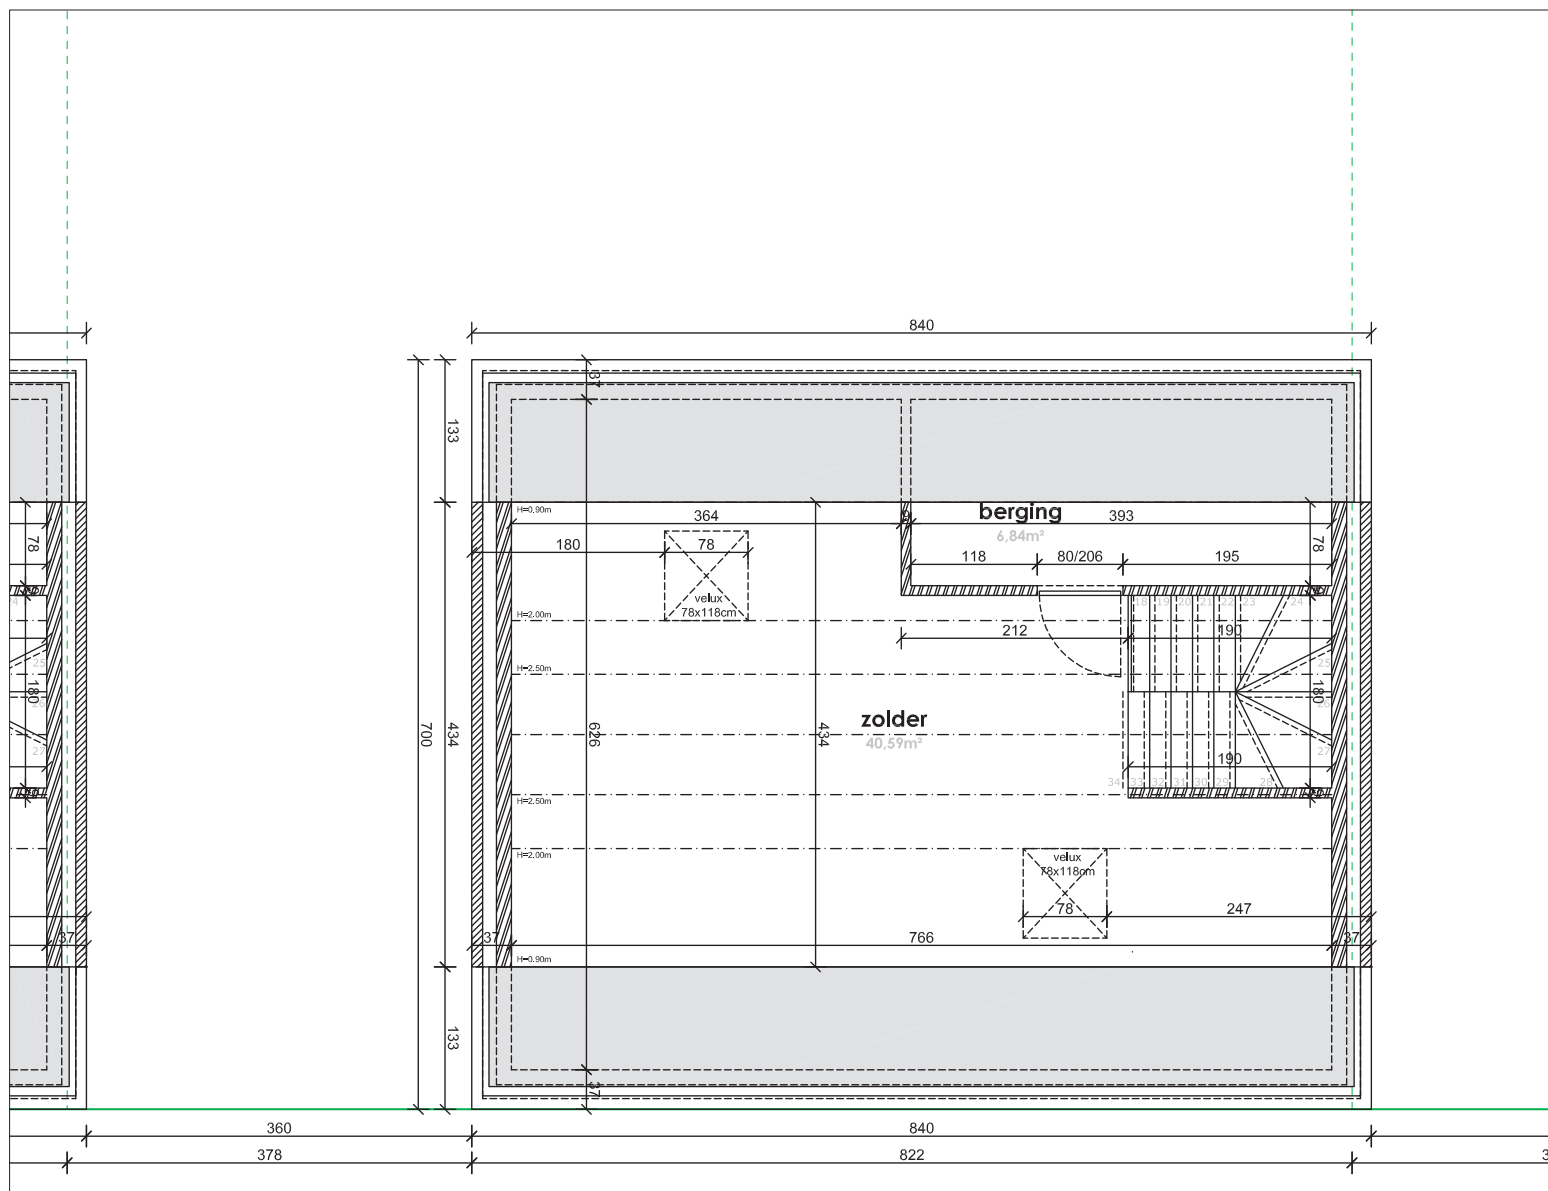

EIKHOF
Vremde

UNICAS
UNIEK WONEN

Lot 2 | Eikhof

Br. bew. opp. 154,05m²

glvr: 58,80 m² | 1ste: 58,80m² | zolder: 36,45m²

UNICAS
UNIEK WONEN

Lot 2 | Eikhof

Br. bew. opp. 154,05m²

glvr: 58,80 m² | 1ste: 58,80m² | zolder: 36,45m²

UNICAS
UNIEK WONEN

Lot 2 | Eikhof

Br. bew. opp. 154,05m²

glvr: 58,80 m² | 1ste: 58,80m² | zolder: 36,45m²

UNICAS
UNIEK WONEN

Lot 2 | Eikhof

Br. bew. opp. 154,05m²

glvr: 58,80 m² | 1ste: 58,80m² | zolder: 36,45m²

Lot 2 | Eikhof

Br. bew. opp. 154,05m²

glvr: 58,80 m² | 1ste: 58,80m² | zolder: 36,45m²

UNICAS
UNIEK WONEN

Lot 2 | Eikhof

Br. bew. opp. 154,05m²

glvr: 58,80 m² | 1ste: 58,80m² | zolder: 36,45m²

UNICAS
UNIEK WONEN

Lot 2 | Eikhof

Br. bew. opp. 154,05m²

glvr: 58,80 m² | 1ste: 58,80m² | zolder: 36,45m²