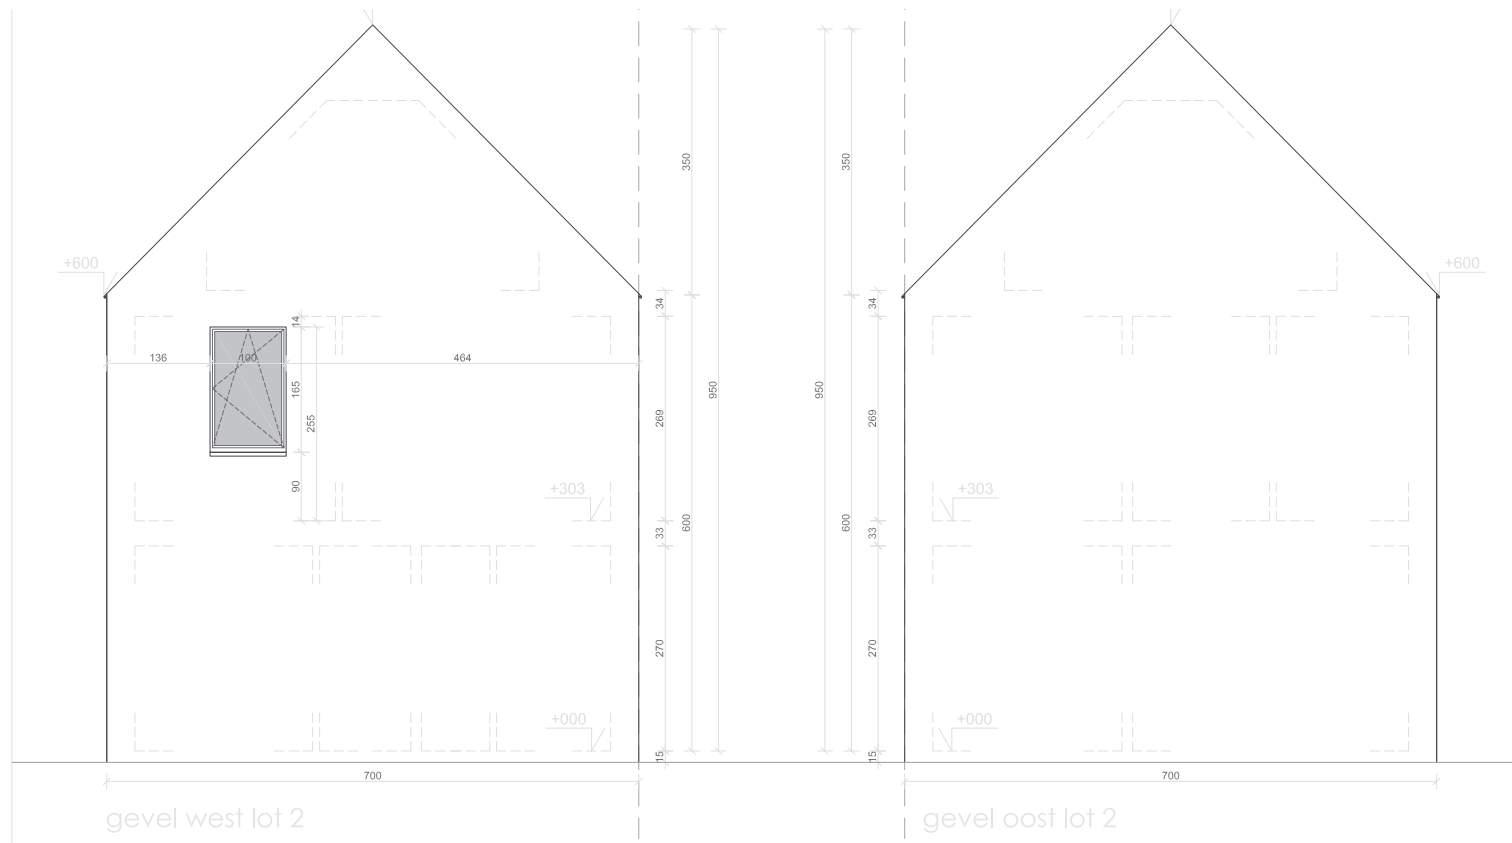

EIKHOF
Vremde

UNICAS
UNIEK WONEN

Lot 2 | Eikhof

Br. bew. opp. 154,05m²

glvr: 58,80 m² | 1ste: 58,80m² | zolder: 36,45m²

UNICAS
UNIEK WONEN

Lot 2 | Eikhof

Br. bew. opp. 154,05m²

glvr: 58,80 m² | 1ste: 58,80m² | zolder: 36,45m²

UNICAS
UNIEK WONEN

Lot 2 | Eikhof

Br. bew. opp. 154,05m²

glvr: 58,80 m² | 1ste: 58,80m² | zolder: 36,45m²

UNICAS
UNIEK WONEN

Lot 2 | Eikhof

Br. bew. opp. 154,05m²

glvr: 58,80 m² | 1ste: 58,80m² | zolder: 36,45m²

Lot 2 | Eikhof

Br. bew. opp. 154,05m²

glvr: 58,80 m² | 1ste: 58,80m² | zolder: 36,45m²

UNICAS
UNIEK WONEN

Lot 2 | Eikhof

Br. bew. opp. 154,05m²

glvr: 58,80 m² | 1ste: 58,80m² | zolder: 36,45m²

UNICAS
UNIEK WONEN

Lot 2 | Eikhof

Br. bew. opp. 154,05m²

glvr: 58,80 m² | 1ste: 58,80m² | zolder: 36,45m²