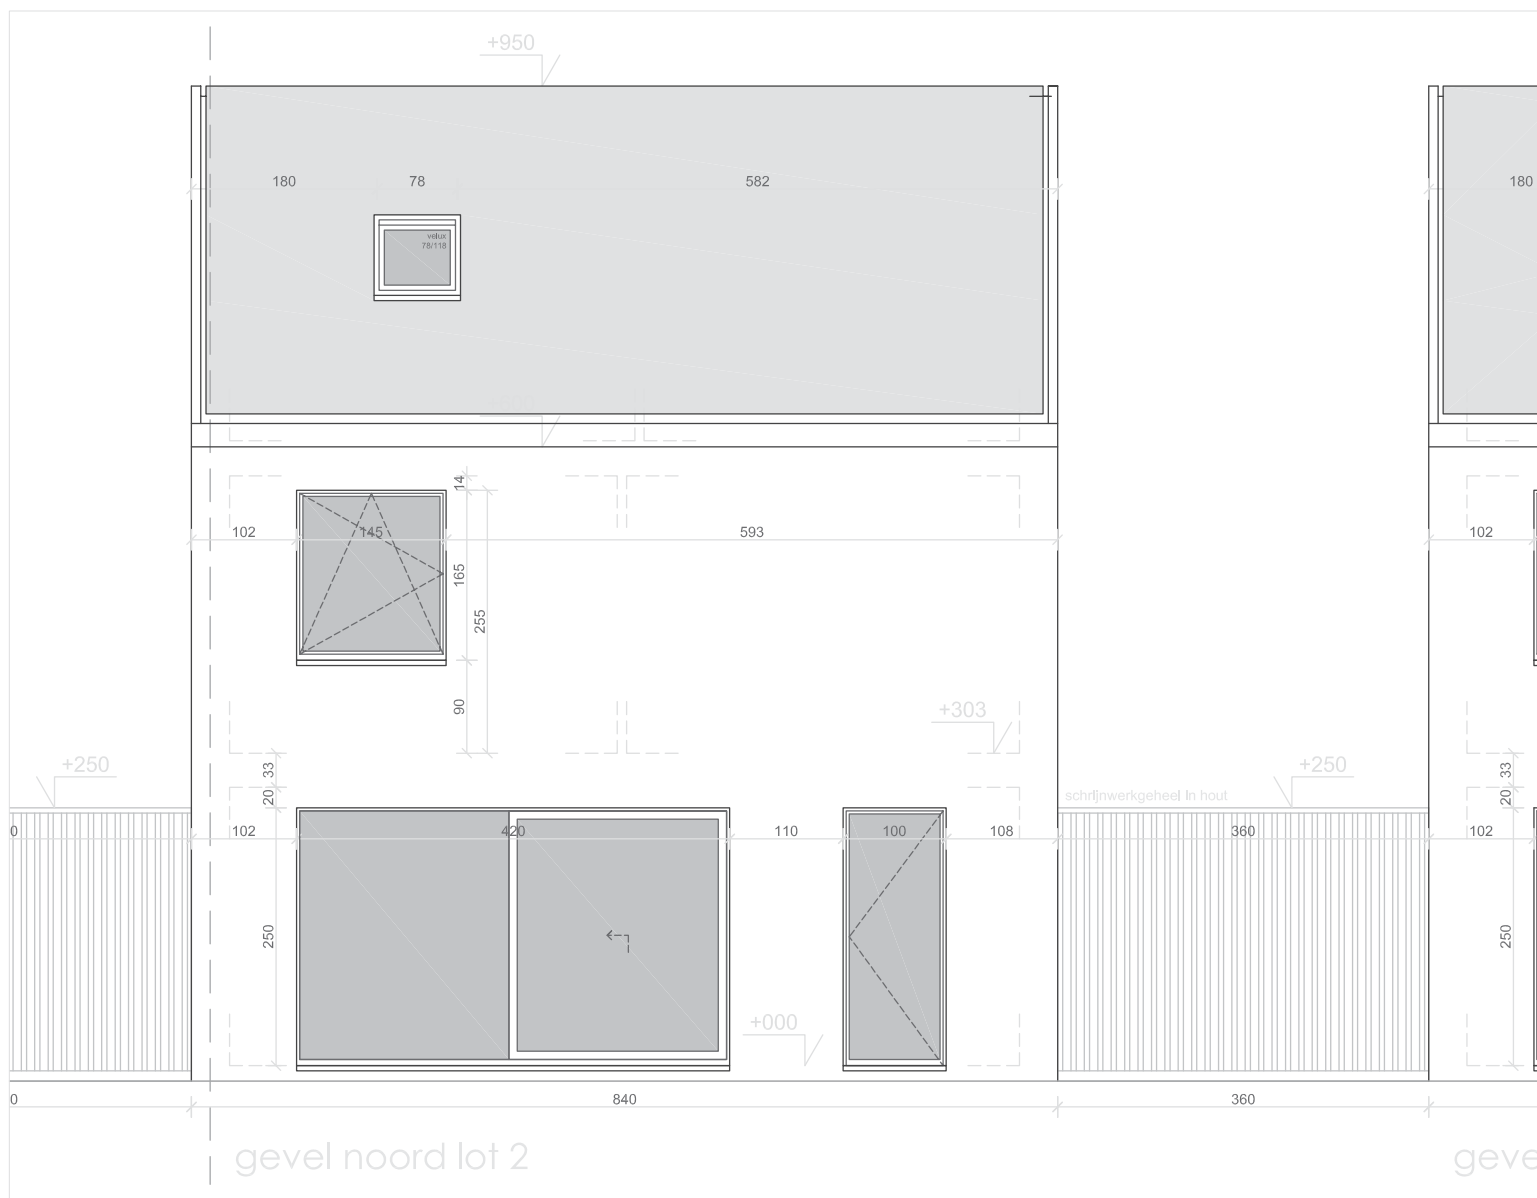

EIKHOF
Vremde

UNICAS
UNIEK WONEN

Lot 2 | Eikhof

Br. bew. opp. 154,05m²

glvr: 58,80 m² | 1ste: 58,80m² | zolder: 36,45m²

UNICAS
UNIEK WONEN

Lot 2 | Eikhof

Br. bew. opp. 154,05m²

glvr: 58,80 m² | 1ste: 58,80m² | zolder: 36,45m²

UNICAS
UNIEK WONEN

Lot 2 | Eikhof

Br. bew. opp. 154,05m²

glvr: 58,80 m² | 1ste: 58,80m² | zolder: 36,45m²

UNICAS
UNIEK WONEN

Lot 2 | Eikhof

Br. bew. opp. 154,05m²

glvr: 58,80 m² | 1ste: 58,80m² | zolder: 36,45m²

Lot 2 | Eikhof

Br. bew. opp. 154,05m²

glvr: 58,80 m² | 1ste: 58,80m² | zolder: 36,45m²

UNICAS
UNIEK WONEN

Lot 2 | Eikhof

Br. bew. opp. 154,05m²

glvr: 58,80 m² | 1ste: 58,80m² | zolder: 36,45m²

UNICAS
UNIEK WONEN

Lot 2 | Eikhof

Br. bew. opp. 154,05m²

glvr: 58,80 m² | 1ste: 58,80m² | zolder: 36,45m²