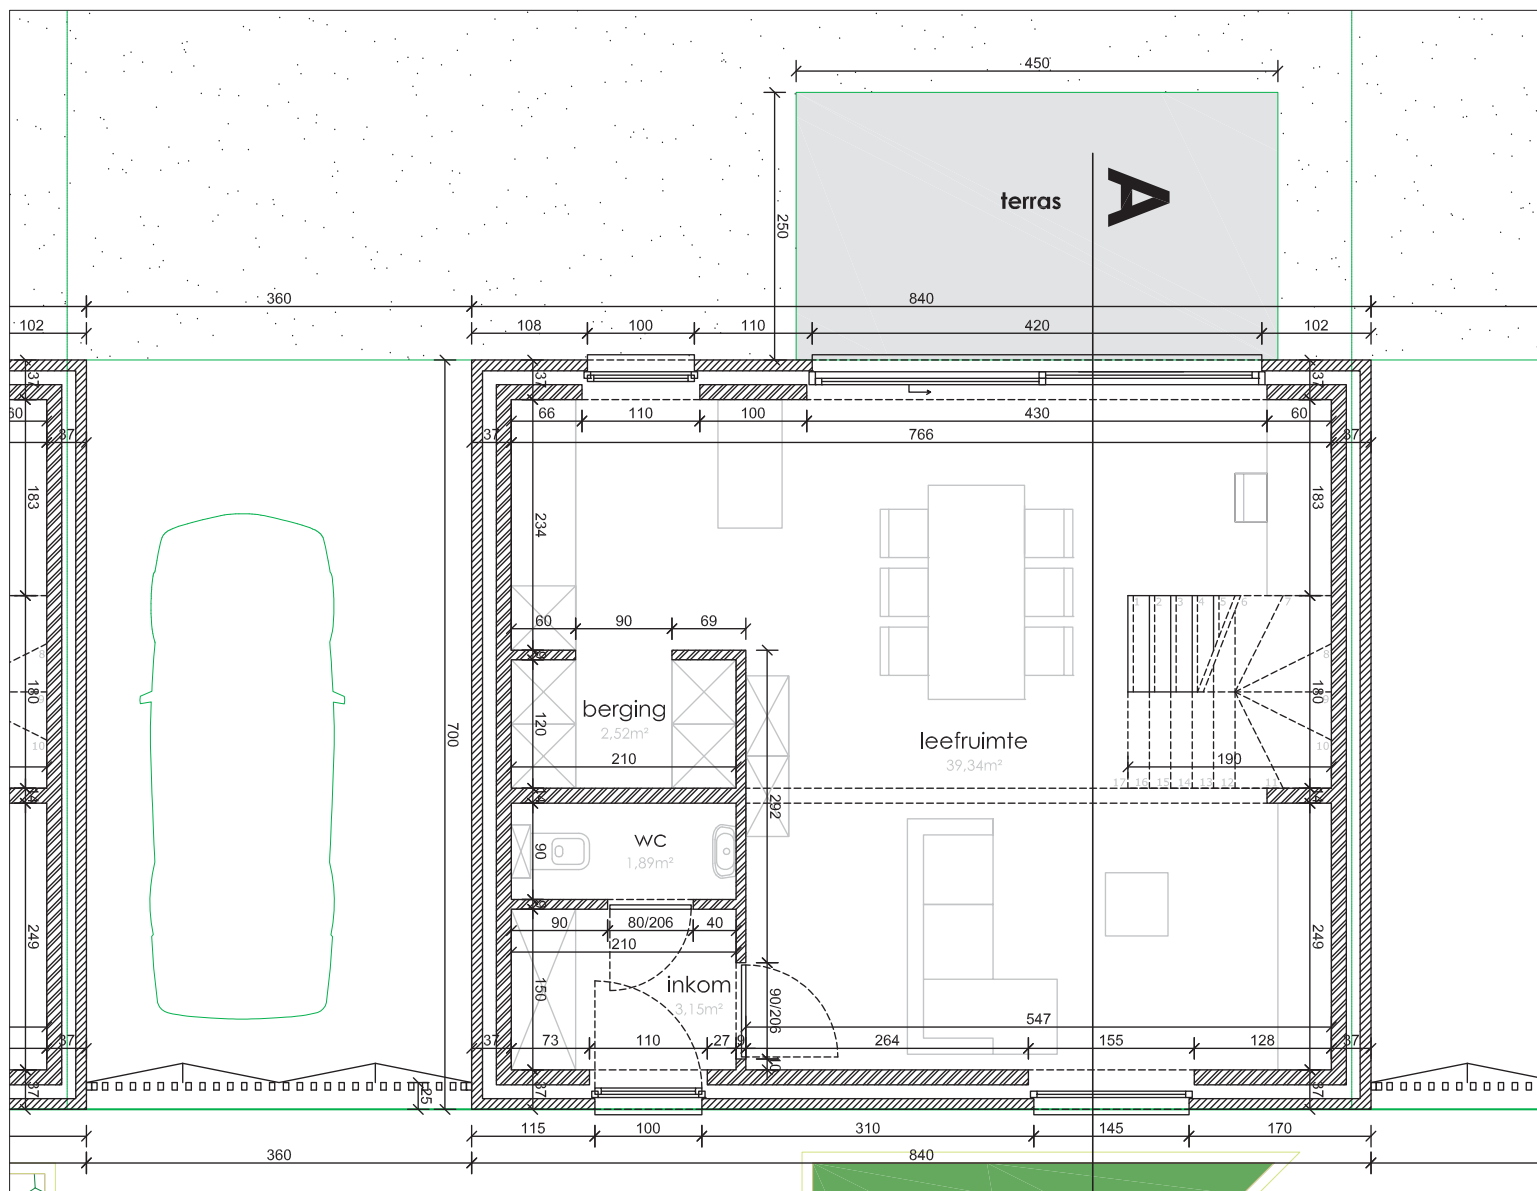

EIKHOF
Vremde

UNICAS
UNIEK WONEN

Lot 2 | Eikhof

Br. bew. opp. 154,05m²

glvr: 58,80 m² | 1ste: 58,80m² | zolder: 36,45m²

UNICAS
UNIEK WONEN

Lot 2 | Eikhof

Br. bew. opp. 154,05m²

glvr: 58,80 m² | 1ste: 58,80m² | zolder: 36,45m²

UNICAS
UNIEK WONEN

Lot 2 | Eikhof

Br. bew. opp. 154,05m²

glvr: 58,80 m² | 1ste: 58,80m² | zolder: 36,45m²

UNICAS
UNIEK WONEN

Lot 2 | Eikhof

Br. bew. opp. 154,05m²

glvr: 58,80 m² | 1ste: 58,80m² | zolder: 36,45m²

Lot 2 | Eikhof

Br. bew. opp. 154,05m²

glvr: 58,80 m² | 1ste: 58,80m² | zolder: 36,45m²

UNICAS
UNIEK WONEN

Lot 2 | Eikhof

Br. bew. opp. 154,05m²

glvr: 58,80 m² | 1ste: 58,80m² | zolder: 36,45m²

UNICAS
UNIEK WONEN

Lot 2 | Eikhof

Br. bew. opp. 154,05m²

glvr: 58,80 m² | 1ste: 58,80m² | zolder: 36,45m²