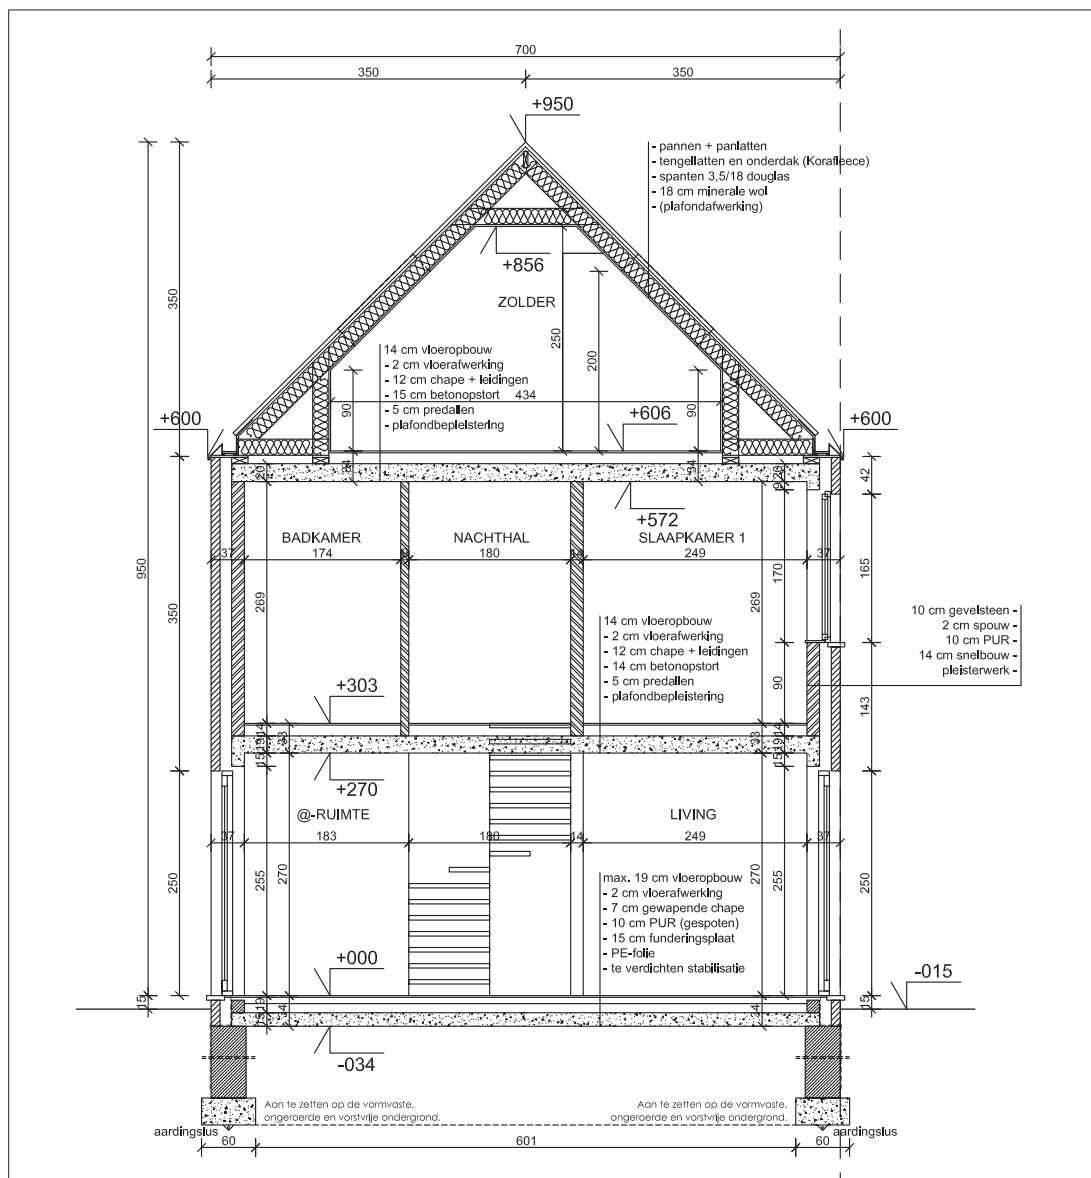

EIKHOF
Vremde

UNICAS
UNIEK WONEN

Lot 2 | Eikhof

Br. bew. opp. 154,05m²

glvr: 58,80 m² | 1ste: 58,80m² | zolder: 36,45m²

UNICAS
UNIEK WONEN

Lot 2 | Eikhof

Br. bew. opp. 154,05m²

glvr: 58,80 m² | 1ste: 58,80m² | zolder: 36,45m²

UNICAS
UNIEK WONEN

Lot 2 | Eikhof

Br. bew. opp. 154,05m²

glvr: 58,80 m² | 1ste: 58,80m² | zolder: 36,45m²

UNICAS
UNIEK WONEN

Lot 2 | Eikhof

Br. bew. opp. 154,05m²

glvr: 58,80 m² | 1ste: 58,80m² | zolder: 36,45m²

Lot 2 | Eikhof

Br. bew. opp. 154,05m²

glvr: 58,80 m² | 1ste: 58,80m² | zolder: 36,45m²

UNICAS
UNIEK WONEN

Lot 2 | Eikhof

Br. bew. opp. 154,05m²

glvr: 58,80 m² | 1ste: 58,80m² | zolder: 36,45m²

UNICAS
UNIEK WONEN

Lot 2 | Eikhof

Br. bew. opp. 154,05m²

glvr: 58,80 m² | 1ste: 58,80m² | zolder: 36,45m²