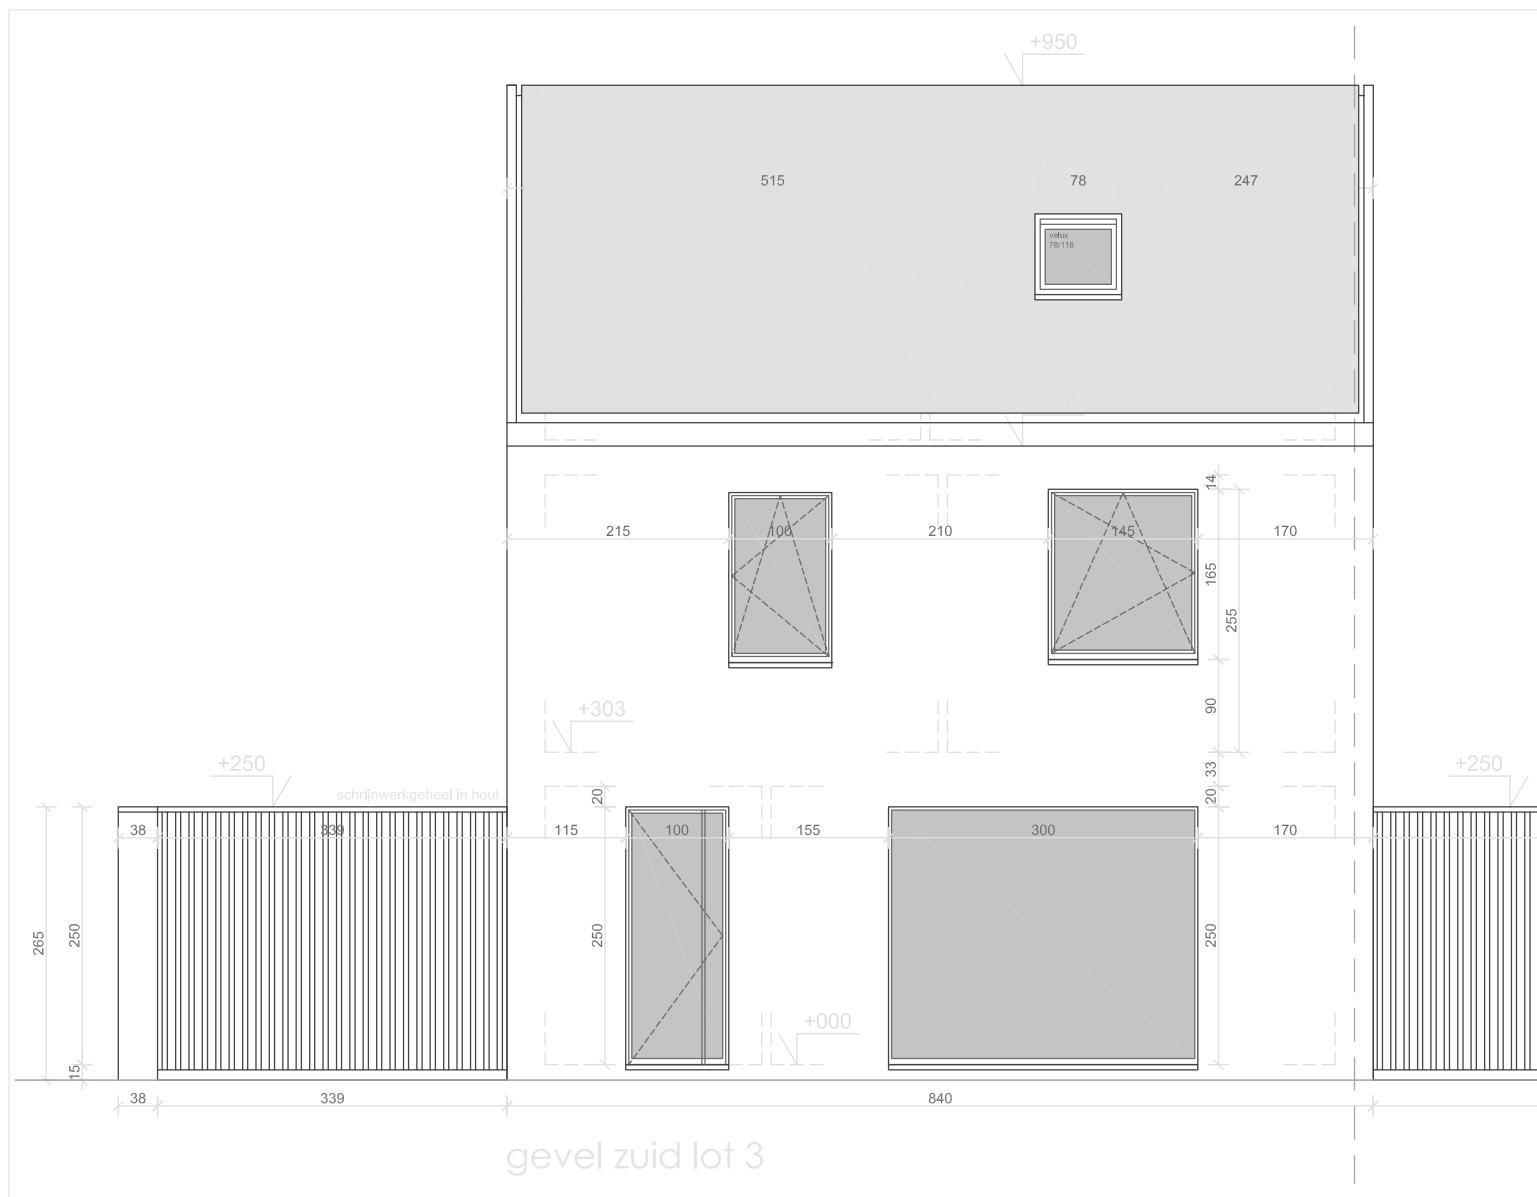

EIKHOF
Vremde

UNICAS
UNIEK WONEN

Lot 3 | Eikhof

Br. bew. opp. 154,05m²

glvr: 58,80 m² | 1ste: 58,80m² | zolder: 36,45m²

UNICAS
UNIEK WONEN

Lot 3 | Eikhof

Br. bew. opp. 154,05m²

glvr: 58,80 m² | 1ste: 58,80m² | zolder: 36,45m²

Lot 3 | Eikhof

Br. bew. opp. 154,05m²

glvr: 58,80 m² | 1ste: 58,80m² | zolder: 36,45m²

UNICAS
UNIEK WONEN

Lot 3 | Eikhof

Br. bew. opp. 154,05m²

glvr: 58,80 m² | 1ste: 58,80m² | zolder: 36,45m²

Lot 3 | Eikhof

Br. bew. opp. 154,05m²

glvr: 58,80 m² | 1ste: 58,80m² | zolder: 36,45m²

UNICAS
UNIEK WONEN

Lot 3 | Eikhof

Br. bew. opp. 154,05m²

glvr: 58,80 m² | 1ste: 58,80m² | zolder: 36,45m²

UNICAS
UNIEK WONEN

Lot 3 | Eikhof

Br. bew. opp. 154,05m²

glvr: 58,80 m² | 1ste: 58,80m² | zolder: 36,45m²