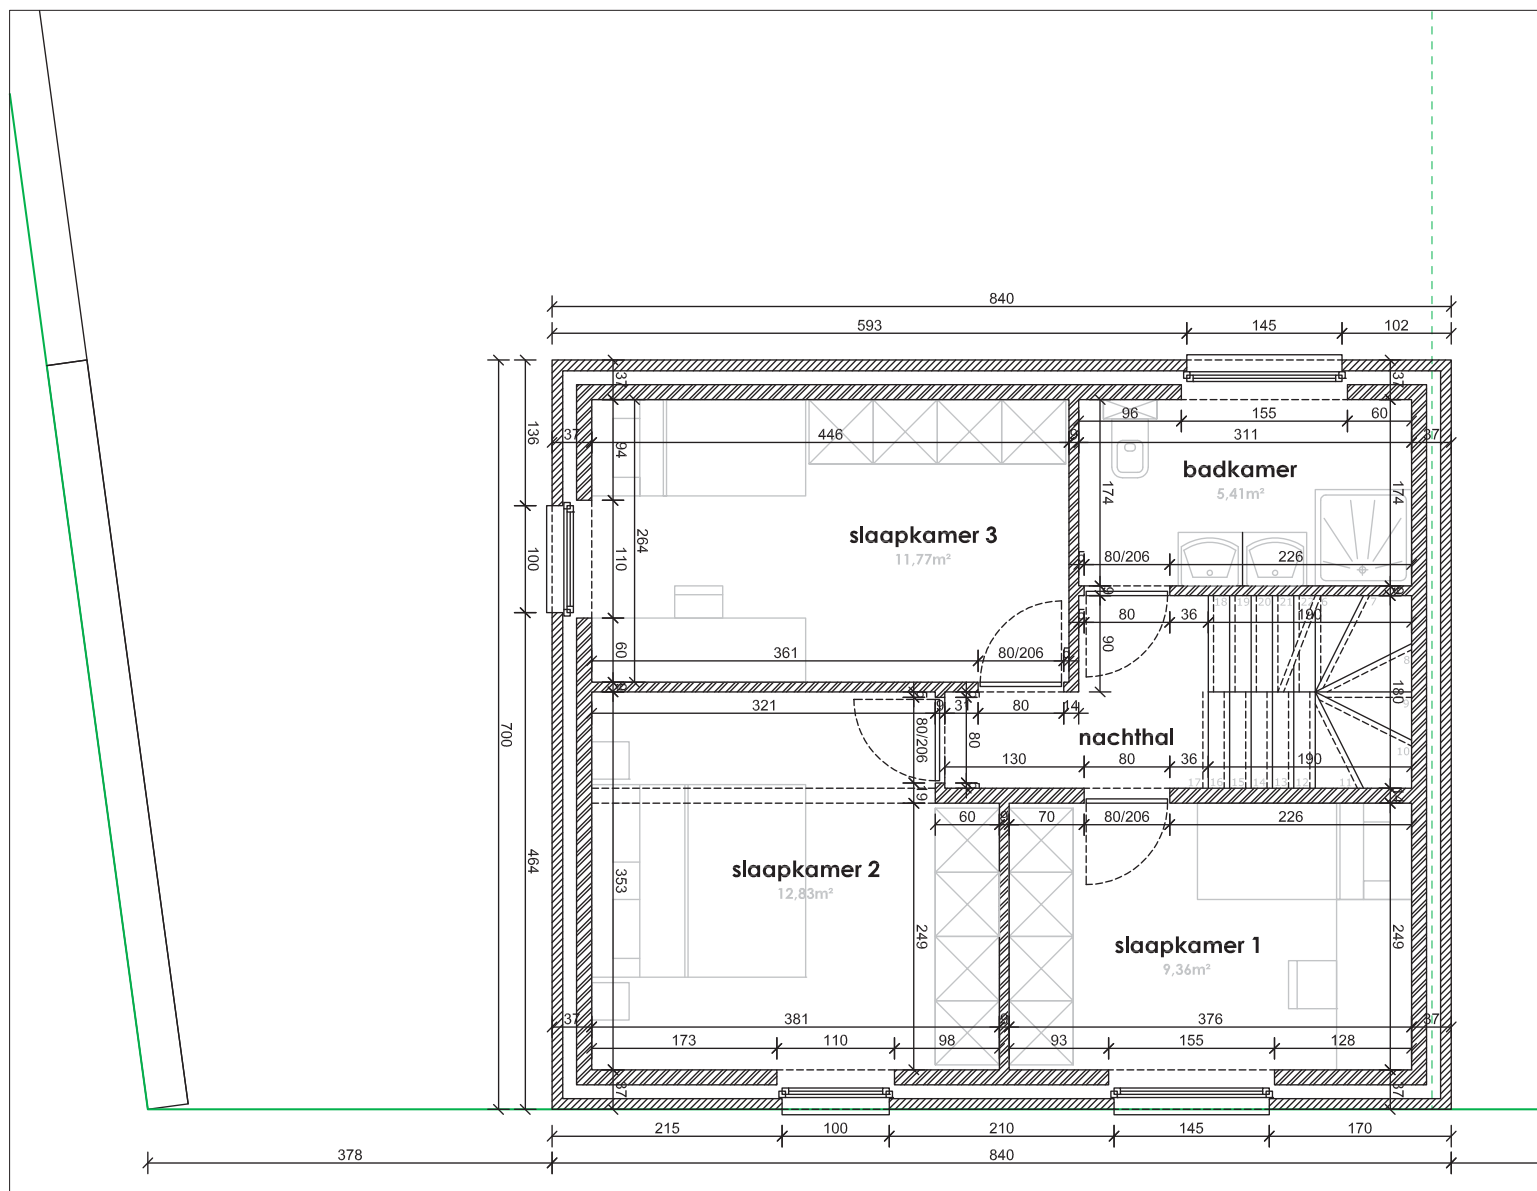

EIKHOF
Vremde

UNICAS
UNIEK WONEN

Lot 3 | Eikhof

Br. bew. opp. 154,05m²

glvr: 58,80 m² | 1ste: 58,80m² | zolder: 36,45m²

UNICAS
UNIEK WONEN

Lot 3 | Eikhof

Br. bew. opp. 154,05m²

glvr: 58,80 m² | 1ste: 58,80m² | zolder: 36,45m²

Lot 3 | Eikhof

Br. bew. opp. 154,05m²

glvr: 58,80 m² | 1ste: 58,80m² | zolder: 36,45m²

UNICAS
UNIEK WONEN

Lot 3 | Eikhof

Br. bew. opp. 154,05m²

glvr: 58,80 m² | 1ste: 58,80m² | zolder: 36,45m²

Lot 3 | Eikhof

Br. bew. opp. 154,05m²

glvr: 58,80 m² | 1ste: 58,80m² | zolder: 36,45m²

UNICAS
UNIEK WONEN

Lot 3 | Eikhof

Br. bew. opp. 154,05m²

glvr: 58,80 m² | 1ste: 58,80m² | zolder: 36,45m²

UNICAS
UNIEK WONEN

Lot 3 | Eikhof

Br. bew. opp. 154,05m²

glvr: 58,80 m² | 1ste: 58,80m² | zolder: 36,45m²