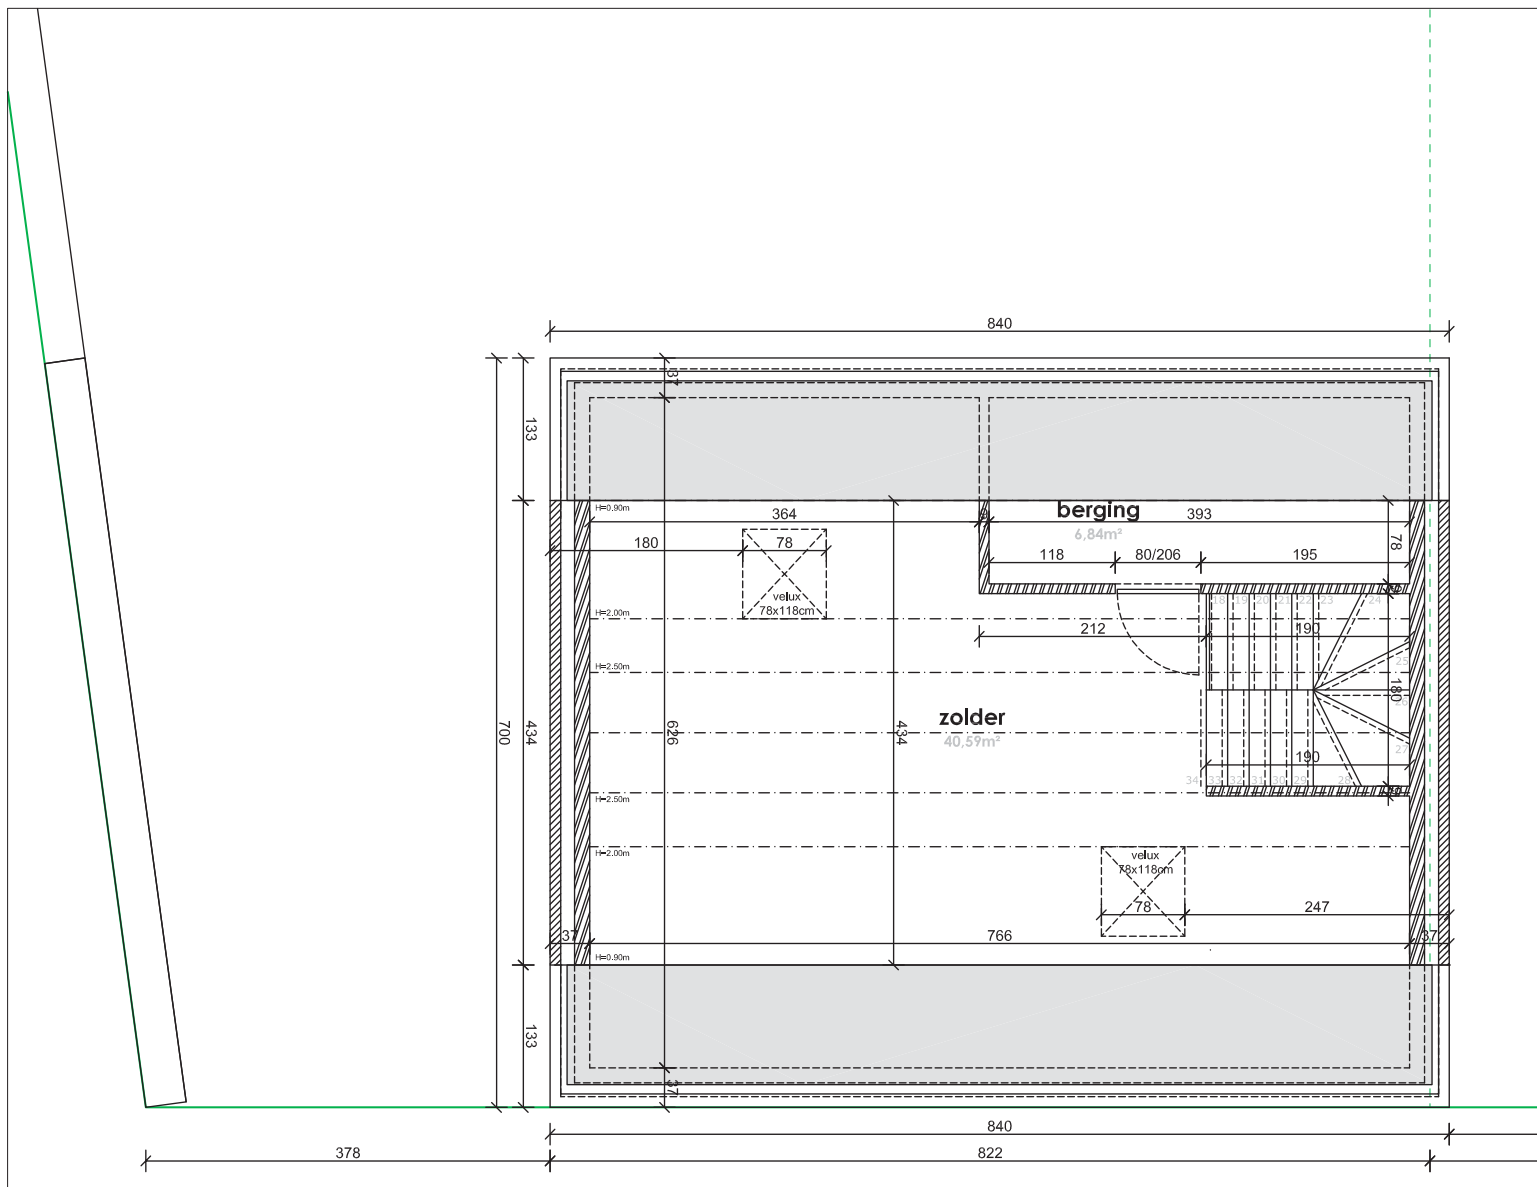

EIKHOF
Vremde

UNICAS
UNIEK WONEN

Lot 3 | Eikhof

Br. bew. opp. 154,05m²

glvr: 58,80 m² | 1ste: 58,80m² | zolder: 36,45m²

UNICAS
UNIEK WONEN

Lot 3 | Eikhof

Br. bew. opp. 154,05m²

glvr: 58,80 m² | 1ste: 58,80m² | zolder: 36,45m²

Lot 3 | Eikhof

Br. bew. opp. 154,05m²

glvr: 58,80 m² | 1ste: 58,80m² | zolder: 36,45m²

UNICAS
UNIEK WONEN

Lot 3 | Eikhof

Br. bew. opp. 154,05m²

glvr: 58,80 m² | 1ste: 58,80m² | zolder: 36,45m²

Lot 3 | Eikhof

Br. bew. opp. 154,05m²

glvr: 58,80 m² | 1ste: 58,80m² | zolder: 36,45m²

UNICAS
UNIEK WONEN

Lot 3 | Eikhof

Br. bew. opp. 154,05m²

glvr: 58,80 m² | 1ste: 58,80m² | zolder: 36,45m²

UNICAS
UNIEK WONEN

Lot 3 | Eikhof

Br. bew. opp. 154,05m²

glvr: 58,80 m² | 1ste: 58,80m² | zolder: 36,45m²