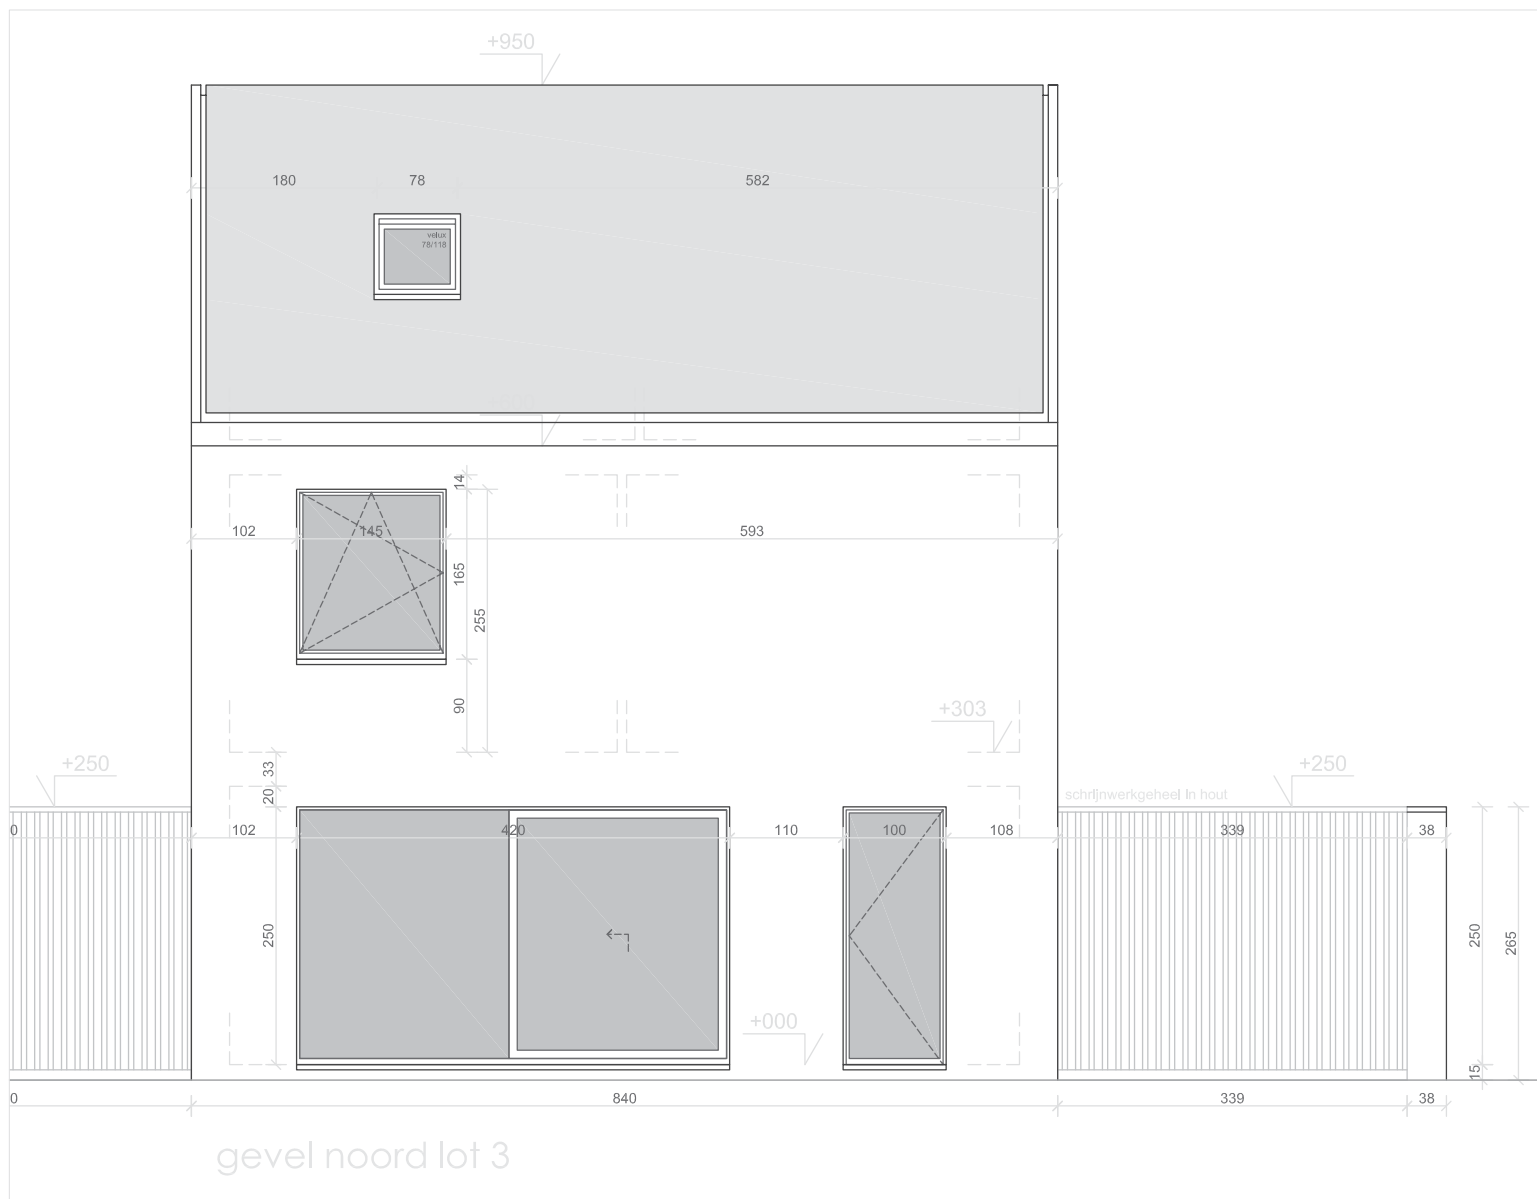

EIKHOF
Vremde

UNICAS
UNIEK WONEN

Lot 3 | Eikhof

Br. bew. opp. 154,05m²

glvr: 58,80 m² | 1ste: 58,80m² | zolder: 36,45m²

UNICAS
UNIEK WONEN

Lot 3 | Eikhof

Br. bew. opp. 154,05m²

glvr: 58,80 m² | 1ste: 58,80m² | zolder: 36,45m²

Lot 3 | Eikhof

Br. bew. opp. 154,05m²

glvr: 58,80 m² | 1ste: 58,80m² | zolder: 36,45m²

UNICAS
UNIEK WONEN

Lot 3 | Eikhof

Br. bew. opp. 154,05m²

glvr: 58,80 m² | 1ste: 58,80m² | zolder: 36,45m²

Lot 3 | Eikhof

Br. bew. opp. 154,05m²

glvr: 58,80 m² | 1ste: 58,80m² | zolder: 36,45m²

UNICAS
UNIEK WONEN

Lot 3 | Eikhof

Br. bew. opp. 154,05m²

glvr: 58,80 m² | 1ste: 58,80m² | zolder: 36,45m²

UNICAS
UNIEK WONEN

Lot 3 | Eikhof

Br. bew. opp. 154,05m²

glvr: 58,80 m² | 1ste: 58,80m² | zolder: 36,45m²