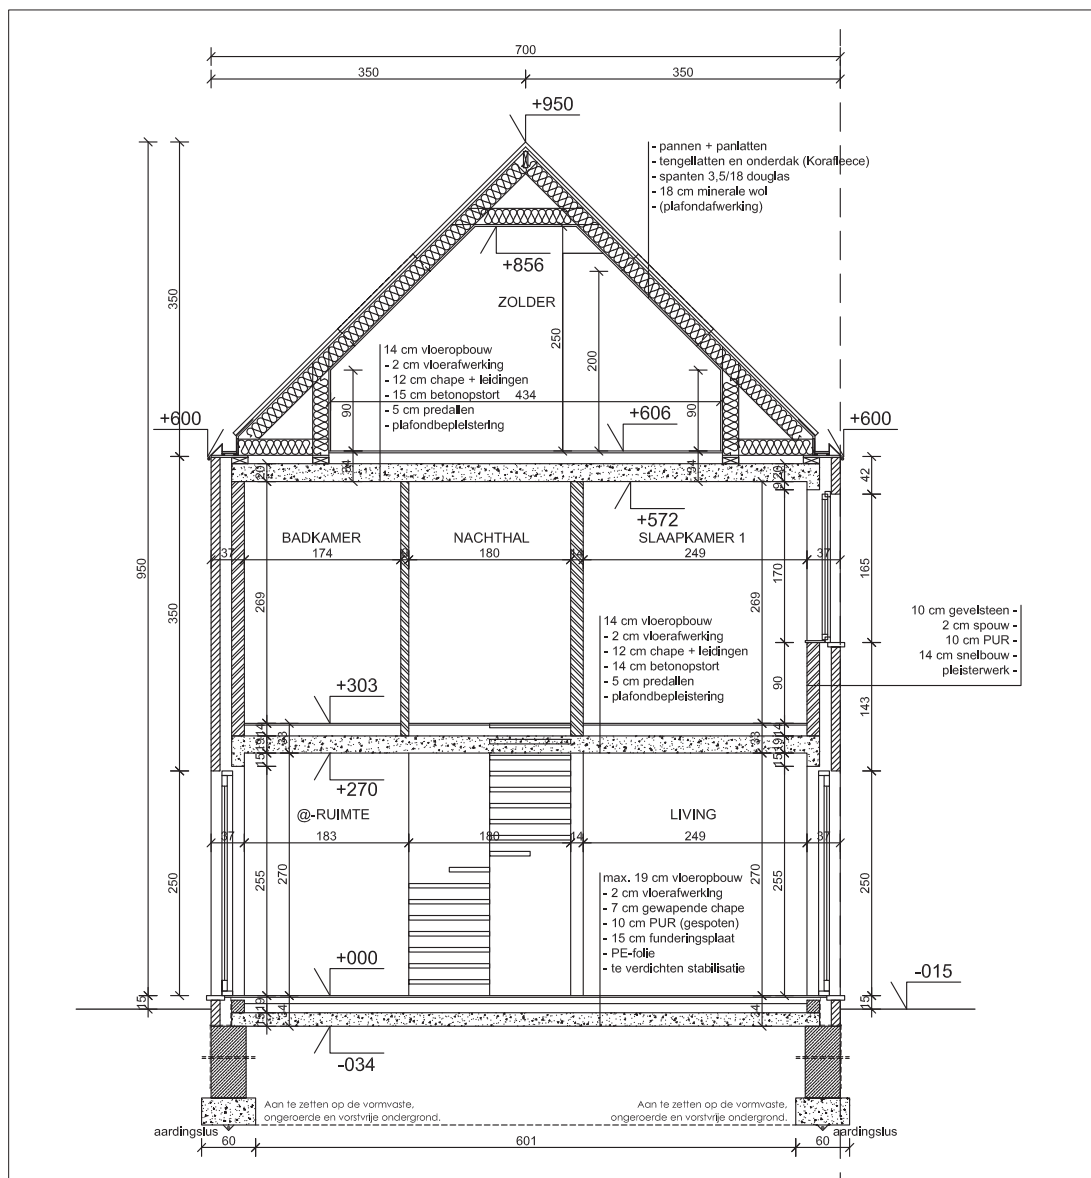

EIKHOF
Vremde

UNICAS
UNIEK WONEN

Lot 3 | Eikhof

Br. bew. opp. 154,05m²

glvr: 58,80 m² | 1ste: 58,80m² | zolder: 36,45m²

UNICAS
UNIEK WONEN

Lot 3 | Eikhof

Br. bew. opp. 154,05m²

glvr: 58,80 m² | 1ste: 58,80m² | zolder: 36,45m²

Lot 3 | Eikhof

Br. bew. opp. 154,05m²

glvr: 58,80 m² | 1ste: 58,80m² | zolder: 36,45m²

UNICAS
UNIEK WONEN

Lot 3 | Eikhof

Br. bew. opp. 154,05m²

glvr: 58,80 m² | 1ste: 58,80m² | zolder: 36,45m²

Lot 3 | Eikhof

Br. bew. opp. 154,05m²

glvr: 58,80 m² | 1ste: 58,80m² | zolder: 36,45m²

UNICAS
UNIEK WONEN

Lot 3 | Eikhof

Br. bew. opp. 154,05m²

glvr: 58,80 m² | 1ste: 58,80m² | zolder: 36,45m²

UNICAS
UNIEK WONEN

Lot 3 | Eikhof

Br. bew. opp. 154,05m²

glvr: 58,80 m² | 1ste: 58,80m² | zolder: 36,45m²