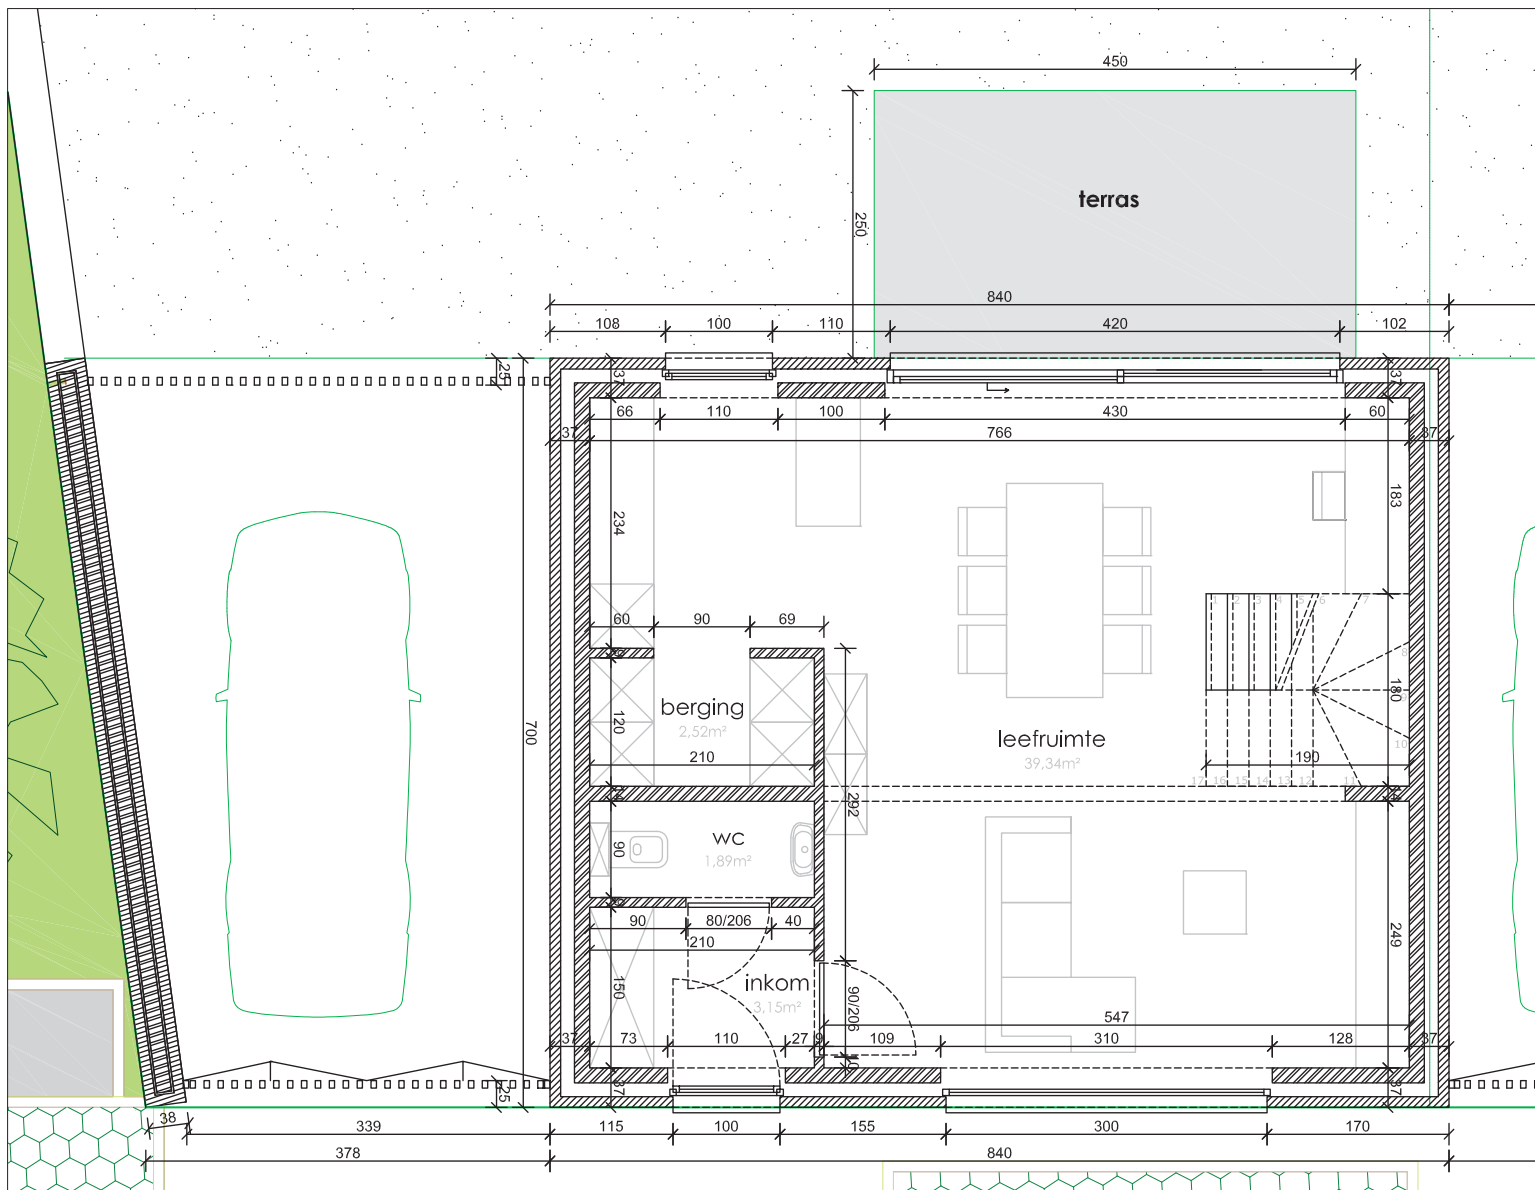

EIKHOF
Vremde

UNICAS
UNIEK WONEN

Lot 3 | Eikhof

Br. bew. opp. 154,05m²

glvr: 58,80 m² | 1ste: 58,80m² | zolder: 36,45m²

UNICAS
UNIEK WONEN

Lot 3 | Eikhof

Br. bew. opp. 154,05m²

glvr: 58,80 m² | 1ste: 58,80m² | zolder: 36,45m²

Lot 3 | Eikhof

Br. bew. opp. 154,05m²

glvr: 58,80 m² | 1ste: 58,80m² | zolder: 36,45m²

UNICAS
UNIEK WONEN

Lot 3 | Eikhof

Br. bew. opp. 154,05m²

glvr: 58,80 m² | 1ste: 58,80m² | zolder: 36,45m²

Lot 3 | Eikhof

Br. bew. opp. 154,05m²

glvr: 58,80 m² | 1ste: 58,80m² | zolder: 36,45m²

UNICAS
UNIEK WONEN

Lot 3 | Eikhof

Br. bew. opp. 154,05m²

glvr: 58,80 m² | 1ste: 58,80m² | zolder: 36,45m²

UNICAS
UNIEK WONEN

Lot 3 | Eikhof

Br. bew. opp. 154,05m²

glvr: 58,80 m² | 1ste: 58,80m² | zolder: 36,45m²