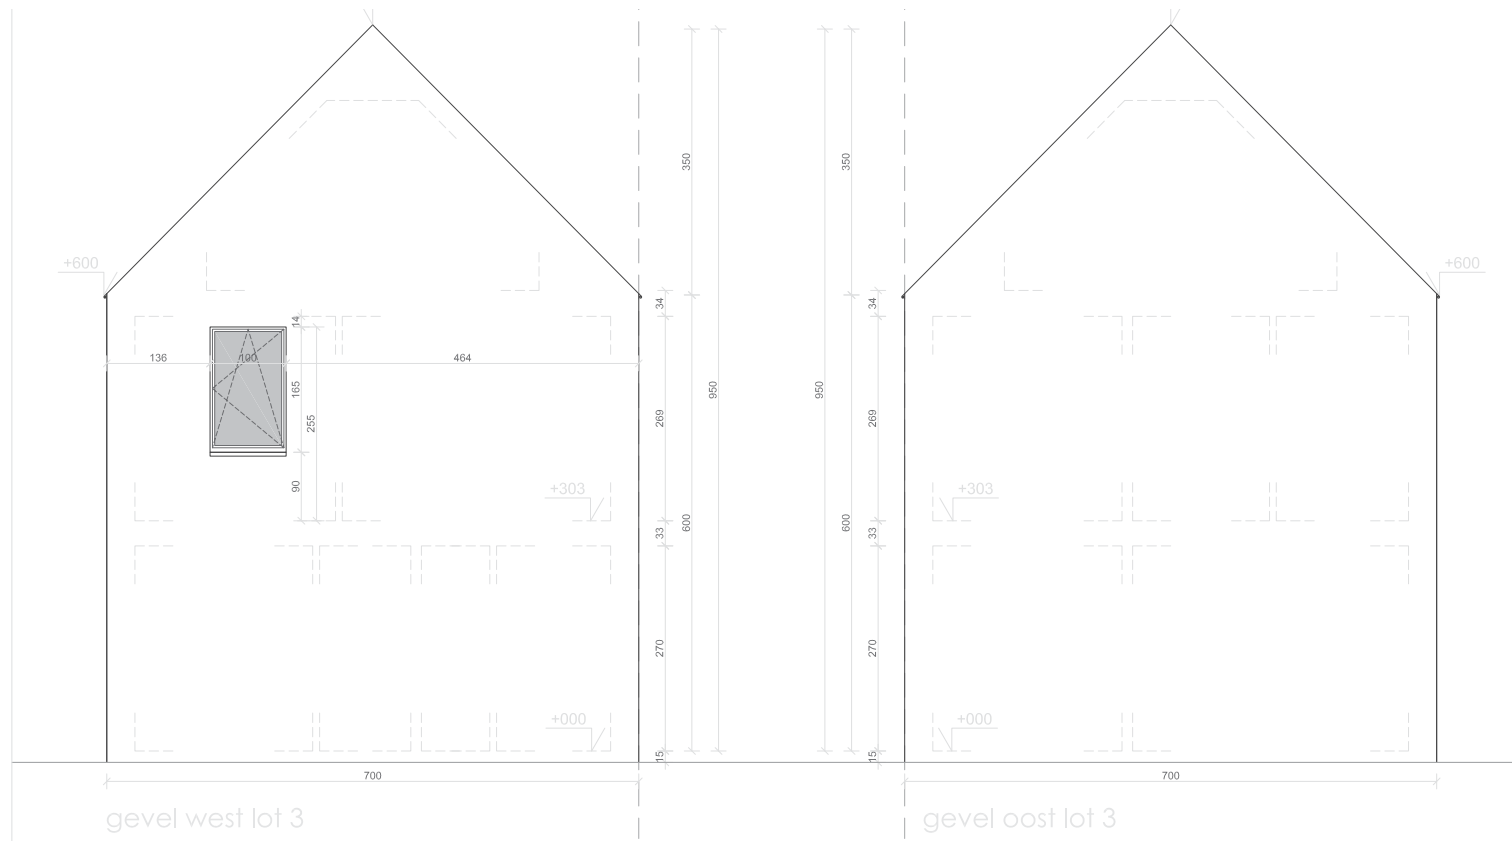

EIKHOF
Vremde

UNICAS
UNIEK WONEN

Lot 3 | Eikhof

Br. bew. opp. 154,05m²

glvr: 58,80 m² | 1ste: 58,80m² | zolder: 36,45m²

UNICAS
UNIEK WONEN

Lot 3 | Eikhof

Br. bew. opp. 154,05m²

glvr: 58,80 m² | 1ste: 58,80m² | zolder: 36,45m²

Lot 3 | Eikhof

Br. bew. opp. 154,05m²

glvr: 58,80 m² | 1ste: 58,80m² | zolder: 36,45m²

UNICAS
UNIEK WONEN

Lot 3 | Eikhof

Br. bew. opp. 154,05m²

glvr: 58,80 m² | 1ste: 58,80m² | zolder: 36,45m²

Lot 3 | Eikhof

Br. bew. opp. 154,05m²

glvr: 58,80 m² | 1ste: 58,80m² | zolder: 36,45m²

UNICAS
UNIEK WONEN

Lot 3 | Eikhof

Br. bew. opp. 154,05m²

glvr: 58,80 m² | 1ste: 58,80m² | zolder: 36,45m²

UNICAS
UNIEK WONEN

Lot 3 | Eikhof

Br. bew. opp. 154,05m²

glvr: 58,80 m² | 1ste: 58,80m² | zolder: 36,45m²