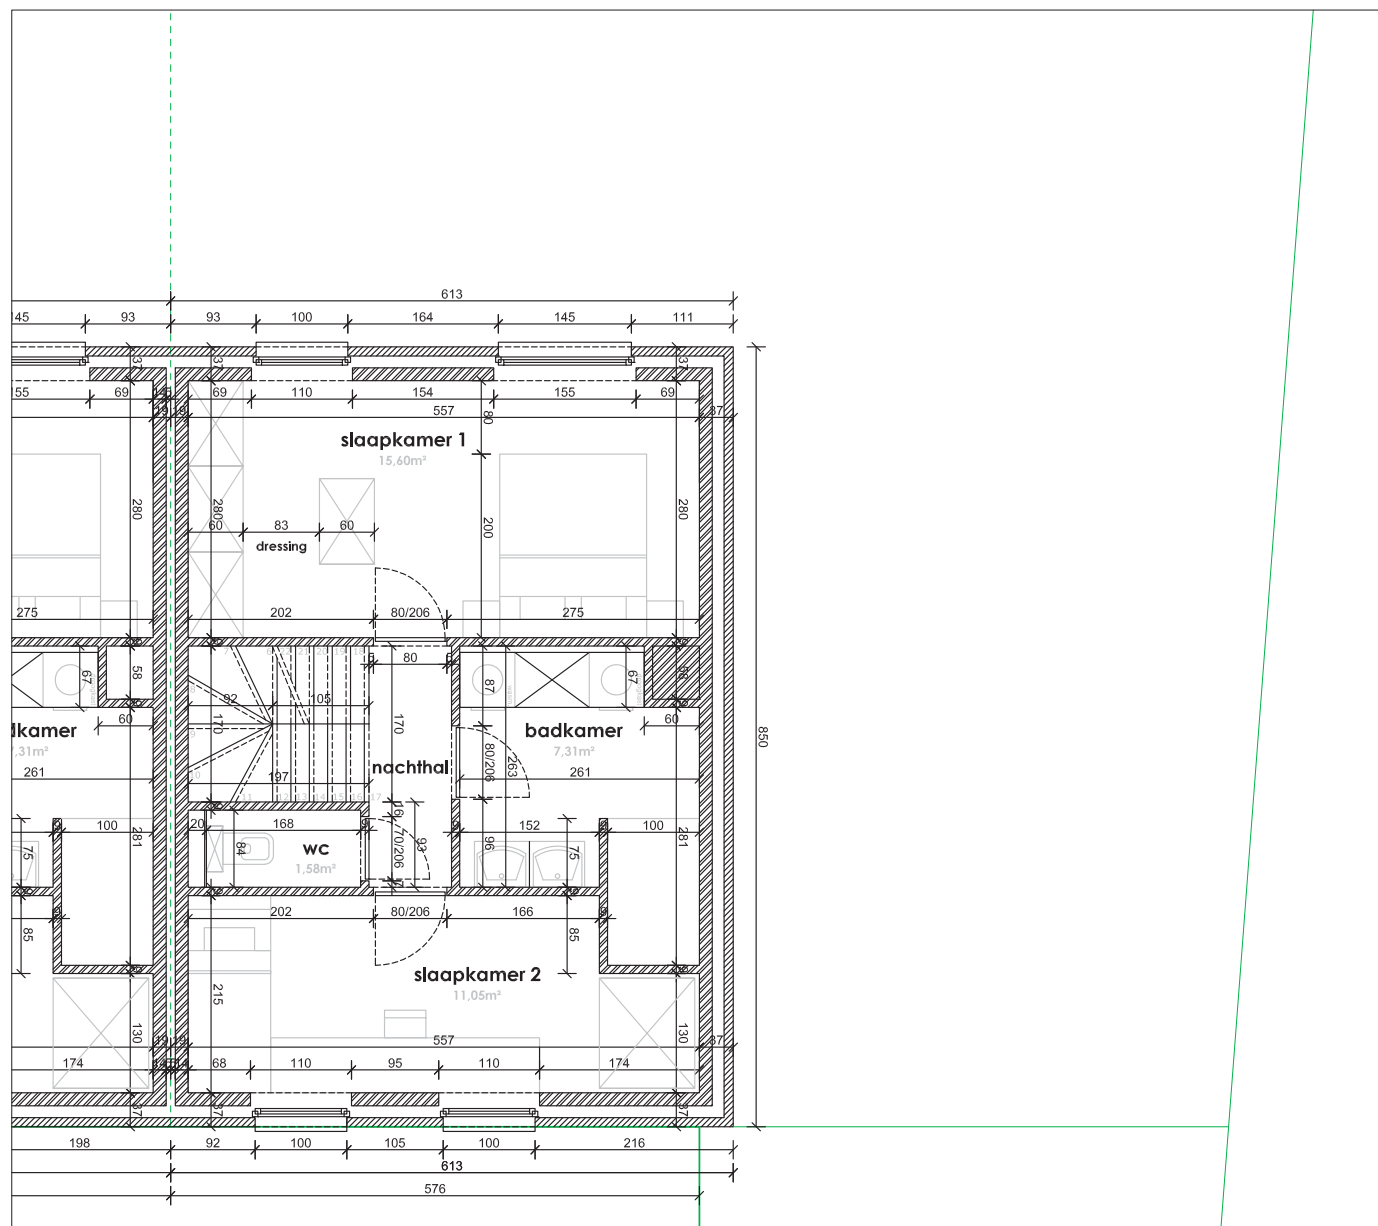

EIKHOF
Vremde

UNICAS
UNIEK WONEN

Lot 4 | Eikhof

Br. bew. opp. 137,19m²

glvr: 52,11 m² | 1ste: 52,11m² | zolder: 32,97m²

Lot 4 | Eikhof

Br. bew. opp. 137,19m²

glvr: 52,11 m² | 1ste: 52,11m² | zolder: 32,97m²

Lot 4 | Eikhof

Br. bew. opp. 137,19m²

glvr: 52,11 m² | 1ste: 52,11m² | zolder: 32,97m²

UNICAS
UNIEK WONEN

Lot 4 | Eikhof

Br. bew. opp. 137,19m²

glvr: 52,11 m² | 1ste: 52,11m² | zolder: 32,97m²

Lot 4 | Eikhof

Br. bew. opp. 137,19m²

glvr: 52,11 m² | 1ste: 52,11m² | zolder: 32,97m²

UNICAS
UNIEK WONEN

Lot 4 | Eikhof

Br. bew. opp. 137,19m²

glvr: 52,11 m² | 1ste: 52,11m² | zolder: 32,97m²

UNICAS
UNIEK WONEN

Lot 4 | Eikhof

Br. bew. opp. 137,19m²

glvr: 52,11 m² | 1ste: 52,11m² | zolder: 32,97m²