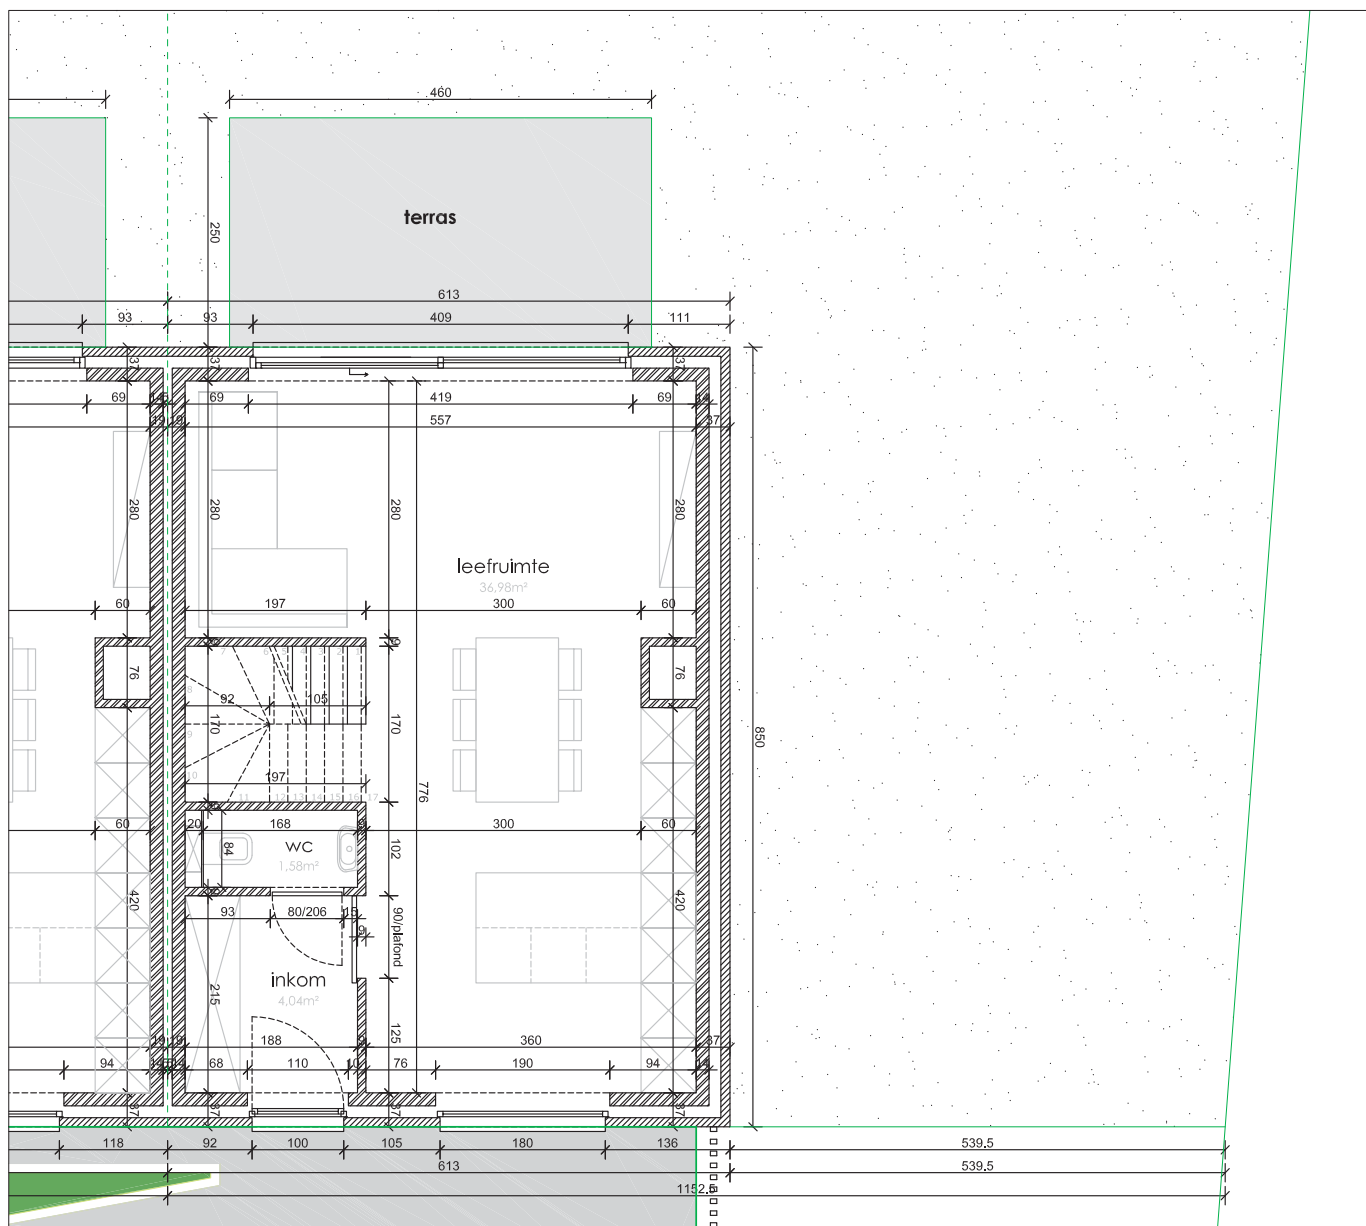

EIKHOF
Vremde

UNICAS
UNIEK WONEN

Lot 4 | Eikhof

Br. bew. opp. 137,19m²

glvr: 52,11 m² | 1ste: 52,11m² | zolder: 32,97m²

Lot 4 | Eikhof

Br. bew. opp. 137,19m²

glvr: 52,11 m² | 1ste: 52,11m² | zolder: 32,97m²

Lot 4 | Eikhof

Br. bew. opp. 137,19m²

glvr: 52,11 m² | 1ste: 52,11m² | zolder: 32,97m²

UNICAS
UNIEK WONEN

Lot 4 | Eikhof

Br. bew. opp. 137,19m²

glvr: 52,11 m² | 1ste: 52,11m² | zolder: 32,97m²

Lot 4 | Eikhof

Br. bew. opp. 137,19m²

glvr: 52,11 m² | 1ste: 52,11m² | zolder: 32,97m²

UNICAS
UNIEK WONEN

Lot 4 | Eikhof

Br. bew. opp. 137,19m²

glvr: 52,11 m² | 1ste: 52,11m² | zolder: 32,97m²

UNICAS
UNIEK WONEN

Lot 4 | Eikhof

Br. bew. opp. 137,19m²

glvr: 52,11 m² | 1ste: 52,11m² | zolder: 32,97m²