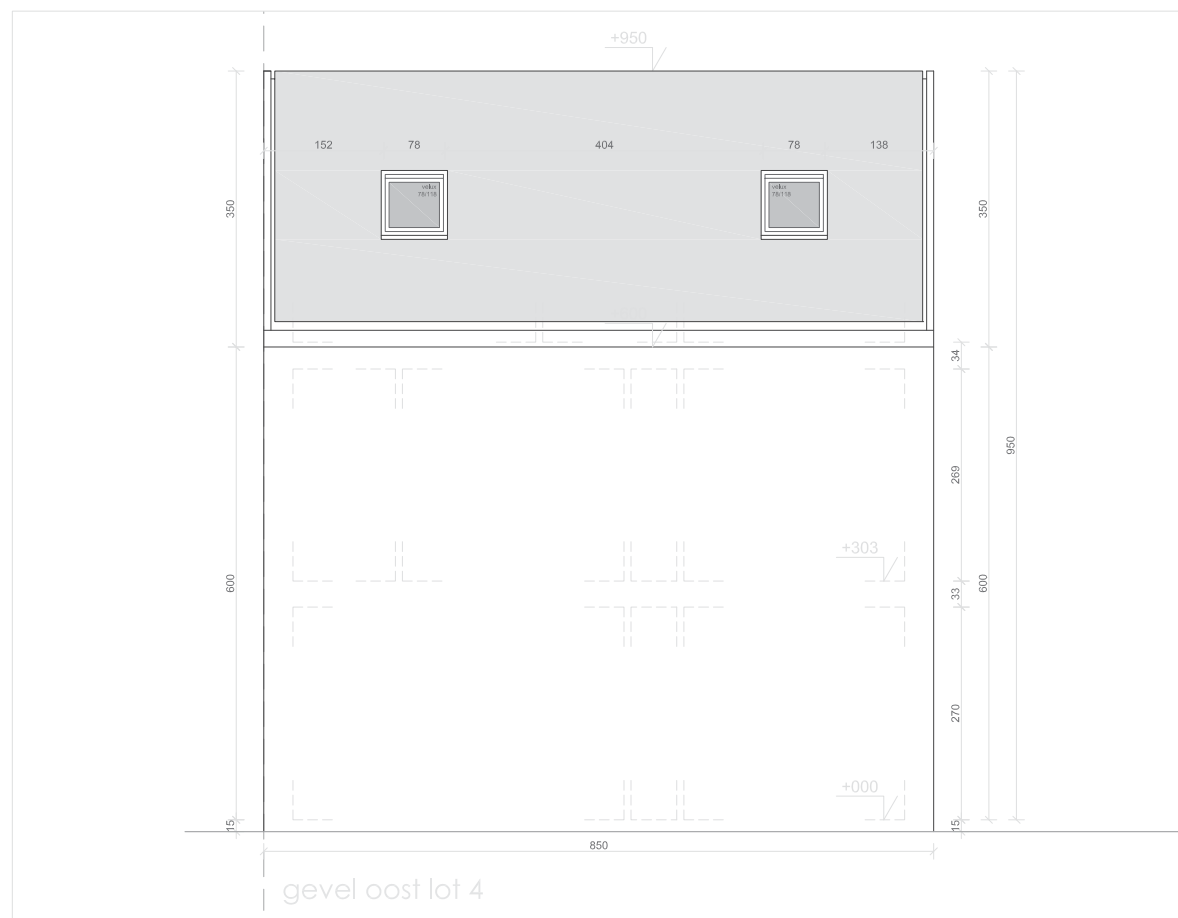

EIKHOF
Vremde

UNICAS
UNIEK WONEN

Lot 4 | Eikhof

Br. bew. opp. 137,19m²

glvr: 52,11 m² | 1ste: 52,11m² | zolder: 32,97m²

Lot 4 | Eikhof

Br. bew. opp. 137,19m²

glvr: 52,11 m² | 1ste: 52,11m² | zolder: 32,97m²

Lot 4 | Eikhof

Br. bew. opp. 137,19m²

glvr: 52,11 m² | 1ste: 52,11m² | zolder: 32,97m²

UNICAS
UNIEK WONEN

Lot 4 | Eikhof

Br. bew. opp. 137,19m²

glvr: 52,11 m² | 1ste: 52,11m² | zolder: 32,97m²

Lot 4 | Eikhof

Br. bew. opp. 137,19m²

glvr: 52,11 m² | 1ste: 52,11m² | zolder: 32,97m²

UNICAS
UNIEK WONEN

Lot 4 | Eikhof

Br. bew. opp. 137,19m²

glvr: 52,11 m² | 1ste: 52,11m² | zolder: 32,97m²

UNICAS
UNIEK WONEN

Lot 4 | Eikhof

Br. bew. opp. 137,19m²

glvr: 52,11 m² | 1ste: 52,11m² | zolder: 32,97m²