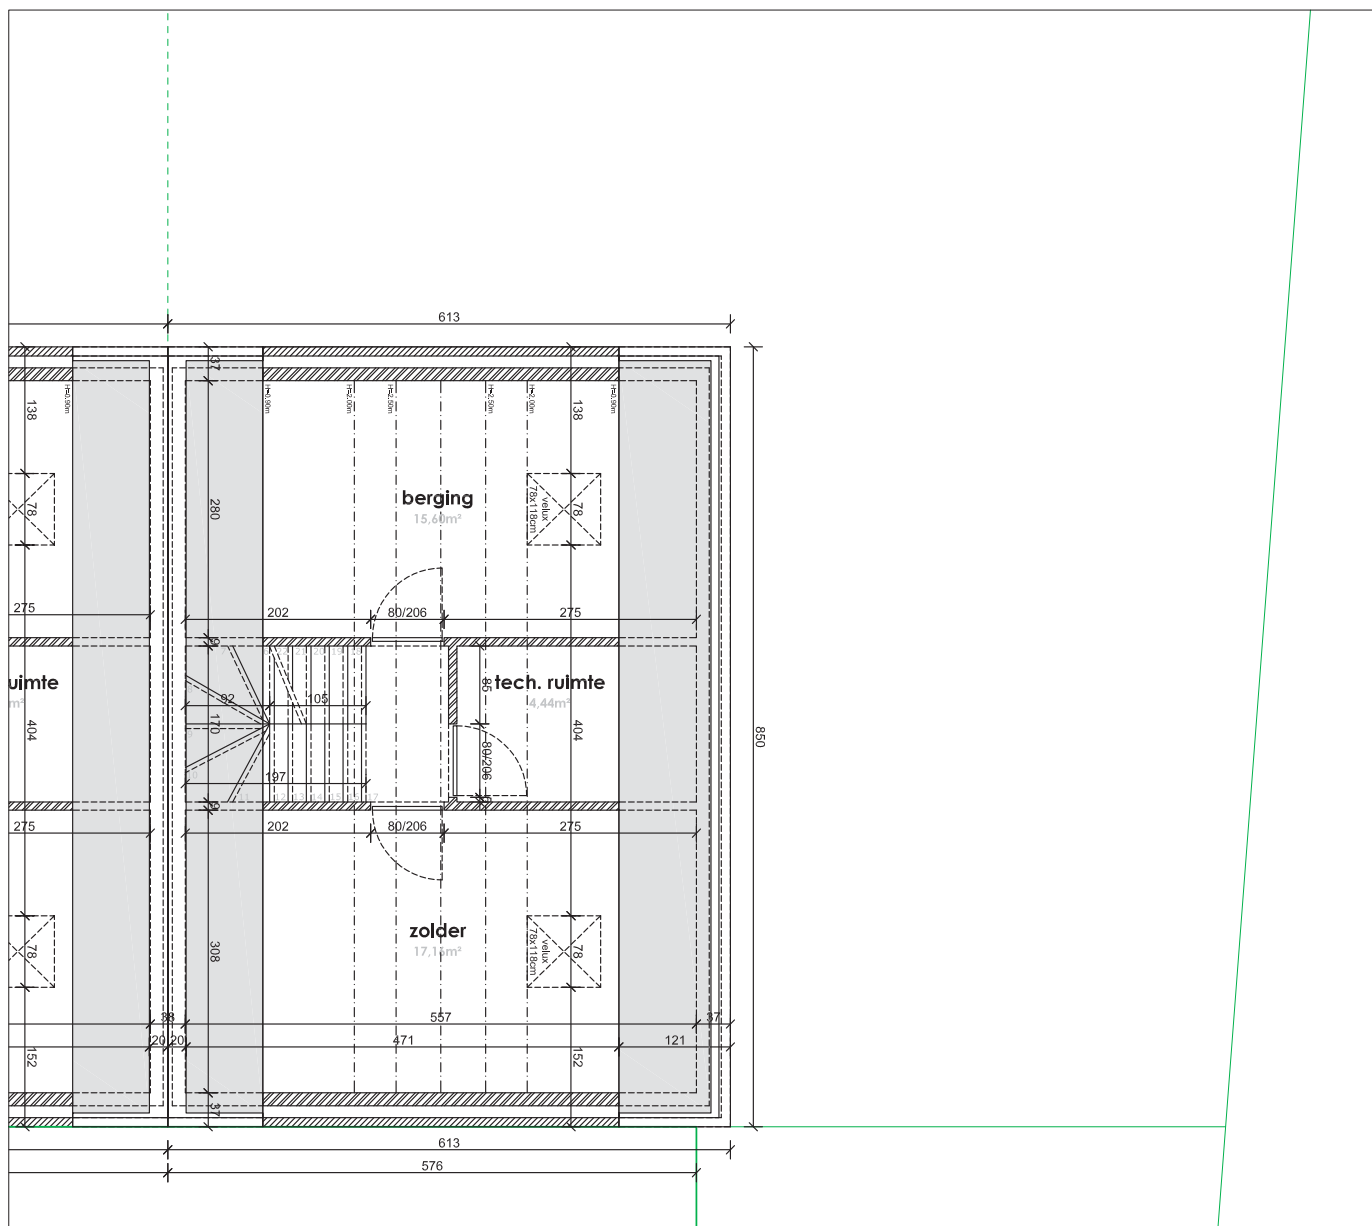

EIKHOF
Vremde

UNICAS
UNIEK WONEN

Lot 4 | Eikhof

Br. bew. opp. 137,19m²

glvr: 52,11 m² | 1ste: 52,11m² | zolder: 32,97m²

Lot 4 | Eikhof

Br. bew. opp. 137,19m²

glvr: 52,11 m² | 1ste: 52,11m² | zolder: 32,97m²

Lot 4 | Eikhof

Br. bew. opp. 137,19m²

glvr: 52,11 m² | 1ste: 52,11m² | zolder: 32,97m²

UNICAS
UNIEK WONEN

Lot 4 | Eikhof

Br. bew. opp. 137,19m²

glvr: 52,11 m² | 1ste: 52,11m² | zolder: 32,97m²

Lot 4 | Eikhof

Br. bew. opp. 137,19m²

glvr: 52,11 m² | 1ste: 52,11m² | zolder: 32,97m²

UNICAS
UNIEK WONEN

Lot 4 | Eikhof

Br. bew. opp. 137,19m²

glvr: 52,11 m² | 1ste: 52,11m² | zolder: 32,97m²

UNICAS
UNIEK WONEN

Lot 4 | Eikhof

Br. bew. opp. 137,19m²

glvr: 52,11 m² | 1ste: 52,11m² | zolder: 32,97m²