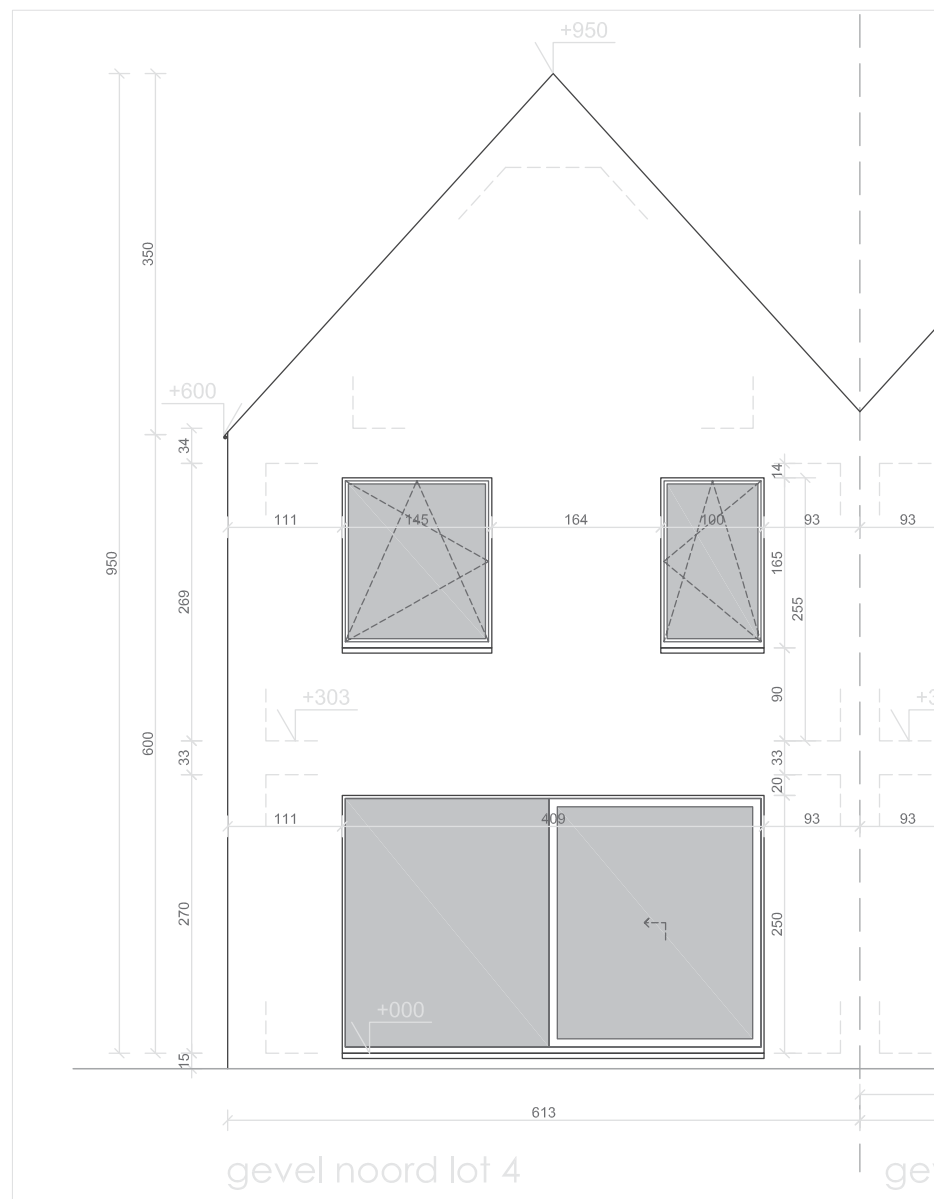

EIKHOF
Vremde

UNICAS
UNIEK WONEN

Lot 4 | Eikhof

Br. bew. opp. 137,19m²

glvr: 52,11 m² | 1ste: 52,11m² | zolder: 32,97m²

Lot 4 | Eikhof

Br. bew. opp. 137,19m²

glvr: 52,11 m² | 1ste: 52,11m² | zolder: 32,97m²

Lot 4 | Eikhof

Br. bew. opp. 137,19m²

glvr: 52,11 m² | 1ste: 52,11m² | zolder: 32,97m²

UNICAS
UNIEK WONEN

Lot 4 | Eikhof

Br. bew. opp. 137,19m²

glvr: 52,11 m² | 1ste: 52,11m² | zolder: 32,97m²

Lot 4 | Eikhof

Br. bew. opp. 137,19m²

glvr: 52,11 m² | 1ste: 52,11m² | zolder: 32,97m²

UNICAS
UNIEK WONEN

Lot 4 | Eikhof

Br. bew. opp. 137,19m²

glvr: 52,11 m² | 1ste: 52,11m² | zolder: 32,97m²

UNICAS
UNIEK WONEN

Lot 4 | Eikhof

Br. bew. opp. 137,19m²

glvr: 52,11 m² | 1ste: 52,11m² | zolder: 32,97m²