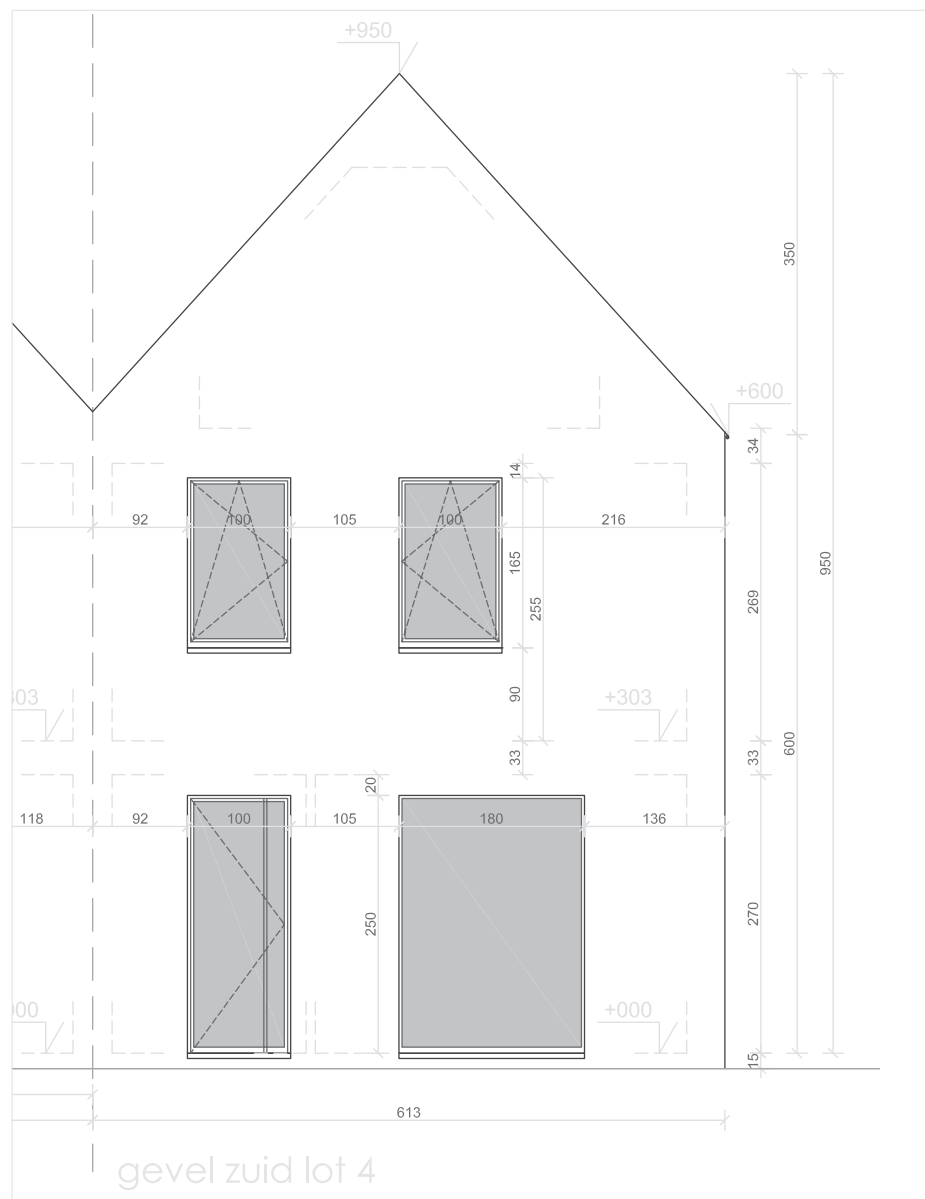

EIKHOF
Vremde

UNICAS
UNIEK WONEN

Lot 4 | Eikhof

Br. bew. opp. 137,19m²

glvr: 52,11 m² | 1ste: 52,11m² | zolder: 32,97m²

Lot 4 | Eikhof

Br. bew. opp. 137,19m²

glvr: 52,11 m² | 1ste: 52,11m² | zolder: 32,97m²

Lot 4 | Eikhof

Br. bew. opp. 137,19m²

glvr: 52,11 m² | 1ste: 52,11m² | zolder: 32,97m²

UNICAS
UNIEK WONEN

Lot 4 | Eikhof

Br. bew. opp. 137,19m²

glvr: 52,11 m² | 1ste: 52,11m² | zolder: 32,97m²

Lot 4 | Eikhof

Br. bew. opp. 137,19m²

glvr: 52,11 m² | 1ste: 52,11m² | zolder: 32,97m²

UNICAS
UNIEK WONEN

Lot 4 | Eikhof

Br. bew. opp. 137,19m²

glvr: 52,11 m² | 1ste: 52,11m² | zolder: 32,97m²

UNICAS
UNIEK WONEN

Lot 4 | Eikhof

Br. bew. opp. 137,19m²

glvr: 52,11 m² | 1ste: 52,11m² | zolder: 32,97m²