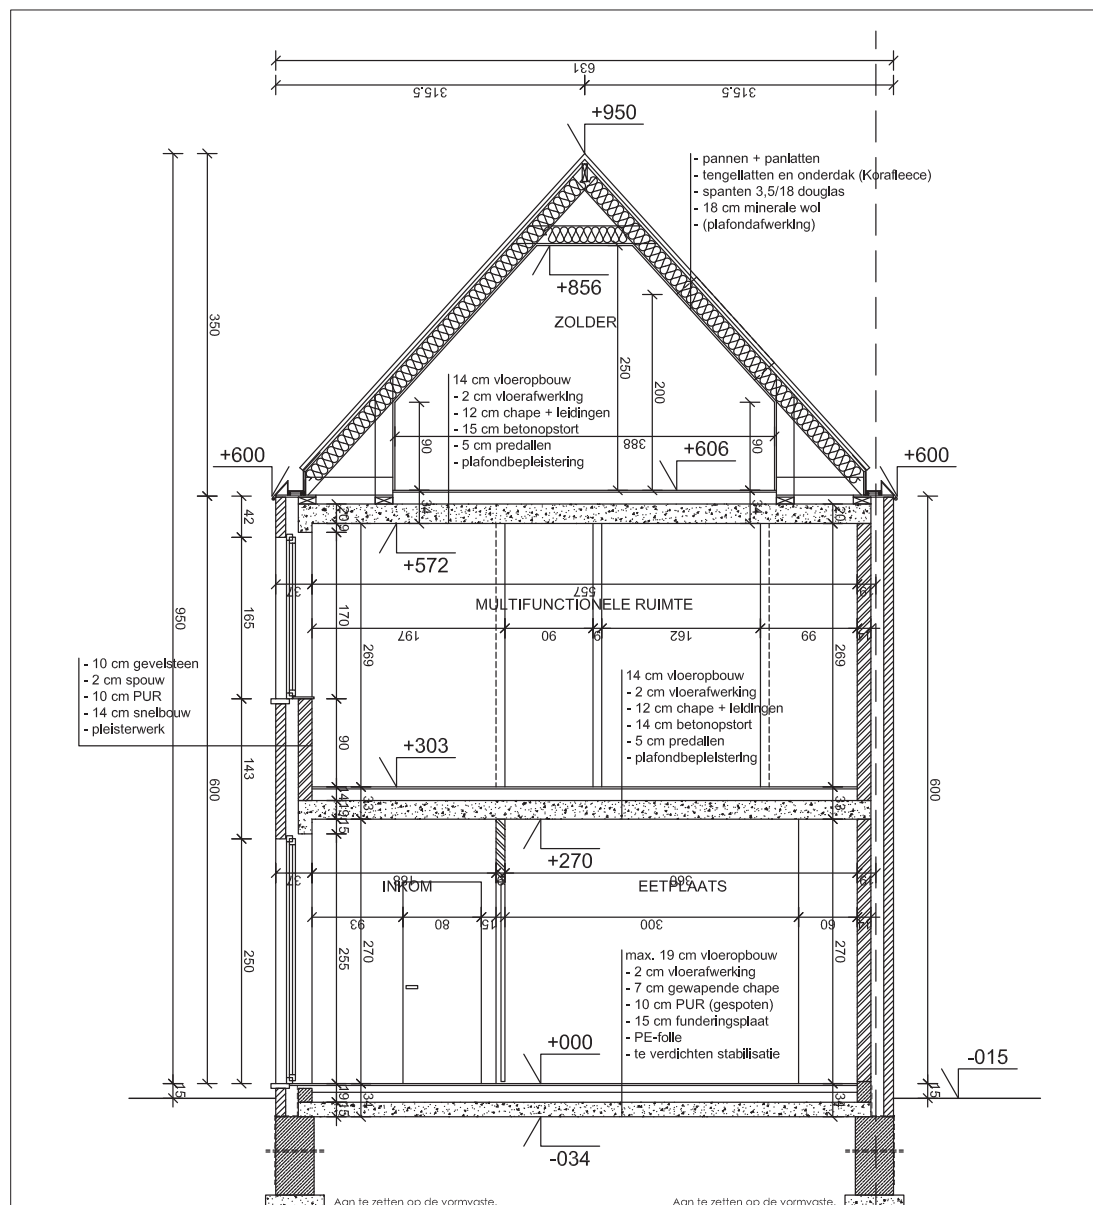

EIKHOF
Vremde

UNICAS
UNIEK WONEN

Lot 4 | Eikhof

Br. bew. opp. 137,19m²

glvr: 52,11 m² | 1ste: 52,11m² | zolder: 32,97m²

Lot 4 | Eikhof

Br. bew. opp. 137,19m²

glvr: 52,11 m² | 1ste: 52,11m² | zolder: 32,97m²

Lot 4 | Eikhof

Br. bew. opp. 137,19m²

glvr: 52,11 m² | 1ste: 52,11m² | zolder: 32,97m²

UNICAS
UNIEK WONEN

Lot 4 | Eikhof

Br. bew. opp. 137,19m²

glvr: 52,11 m² | 1ste: 52,11m² | zolder: 32,97m²

Lot 4 | Eikhof

Br. bew. opp. 137,19m²

glvr: 52,11 m² | 1ste: 52,11m² | zolder: 32,97m²

UNICAS
UNIEK WONEN

Lot 4 | Eikhof

Br. bew. opp. 137,19m²

glvr: 52,11 m² | 1ste: 52,11m² | zolder: 32,97m²

UNICAS
UNIEK WONEN

Lot 4 | Eikhof

Br. bew. opp. 137,19m²

glvr: 52,11 m² | 1ste: 52,11m² | zolder: 32,97m²