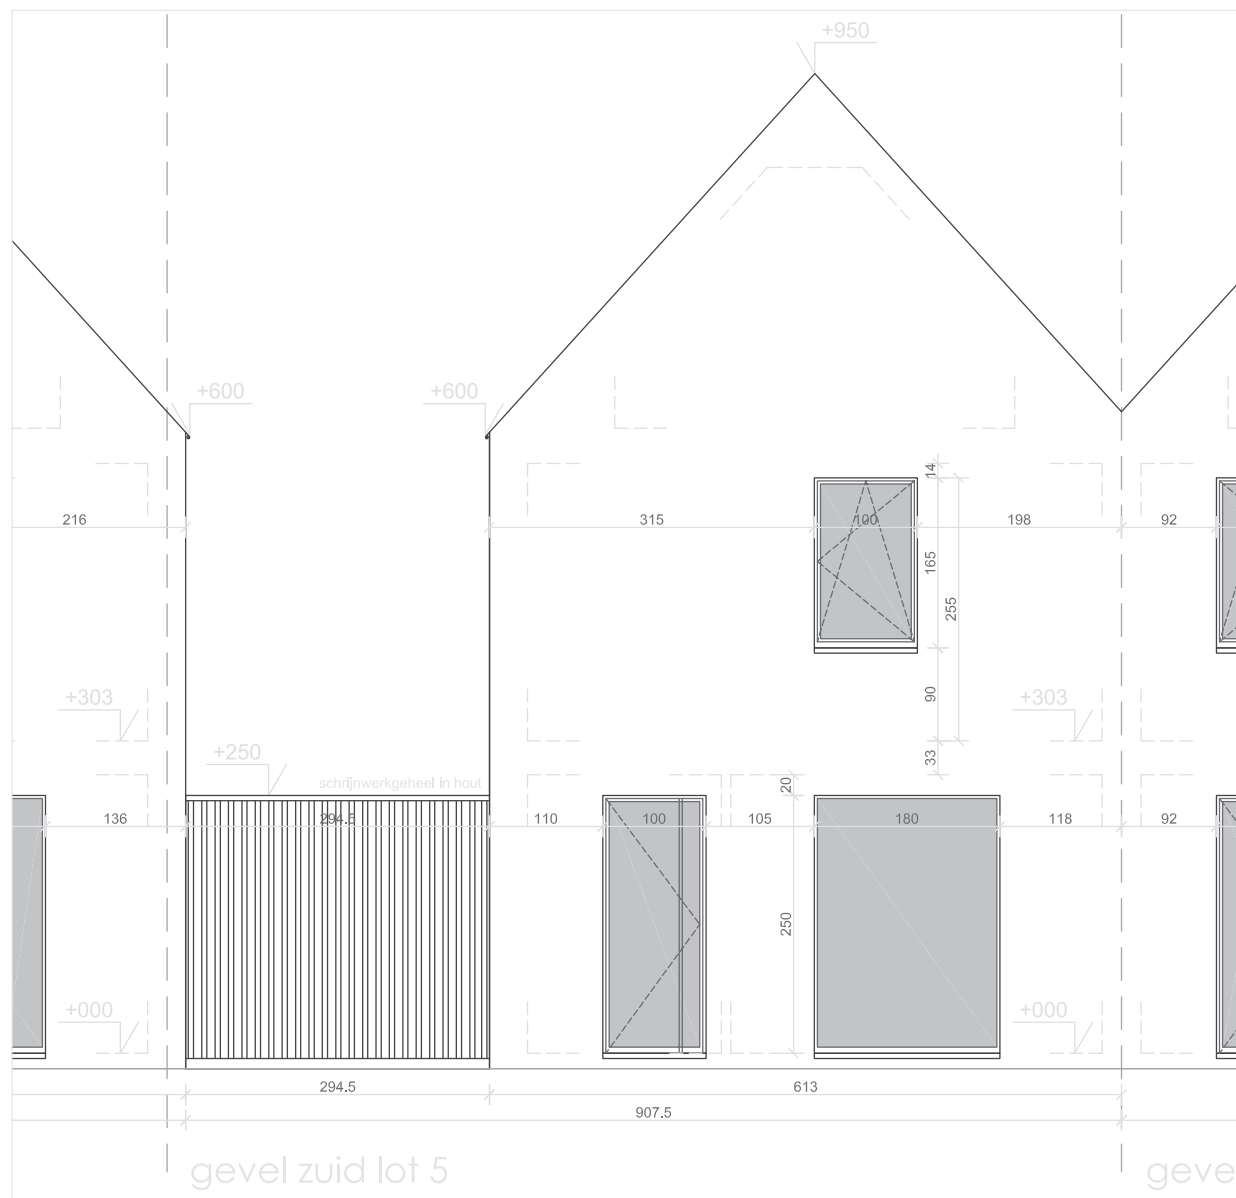

## Lot 5 | Eikhof

Br. bew. opp. 137,19m<sup>2</sup>

glvr: 52,11 m<sup>2</sup> | 1ste: 52,11m<sup>2</sup> | zolder: 32,97m<sup>2</sup>

**UNICAS**  
UNIEK WONEN

## Lot 5 | Eikhof

Br. bew. opp. 137,19m<sup>2</sup>

glvr: 52,11 m<sup>2</sup> | 1ste: 52,11m<sup>2</sup> | zolder: 32,97m<sup>2</sup>

## Lot 5 | Eikhof

Br. bew. opp. 137,19m<sup>2</sup>

glvr: 52,11 m<sup>2</sup> | 1ste: 52,11m<sup>2</sup> | zolder: 32,97m<sup>2</sup>

**UNICAS**  
UNIEK WONEN

Lot 5 | Eikhof

Br. bew. opp. 137,19m<sup>2</sup>