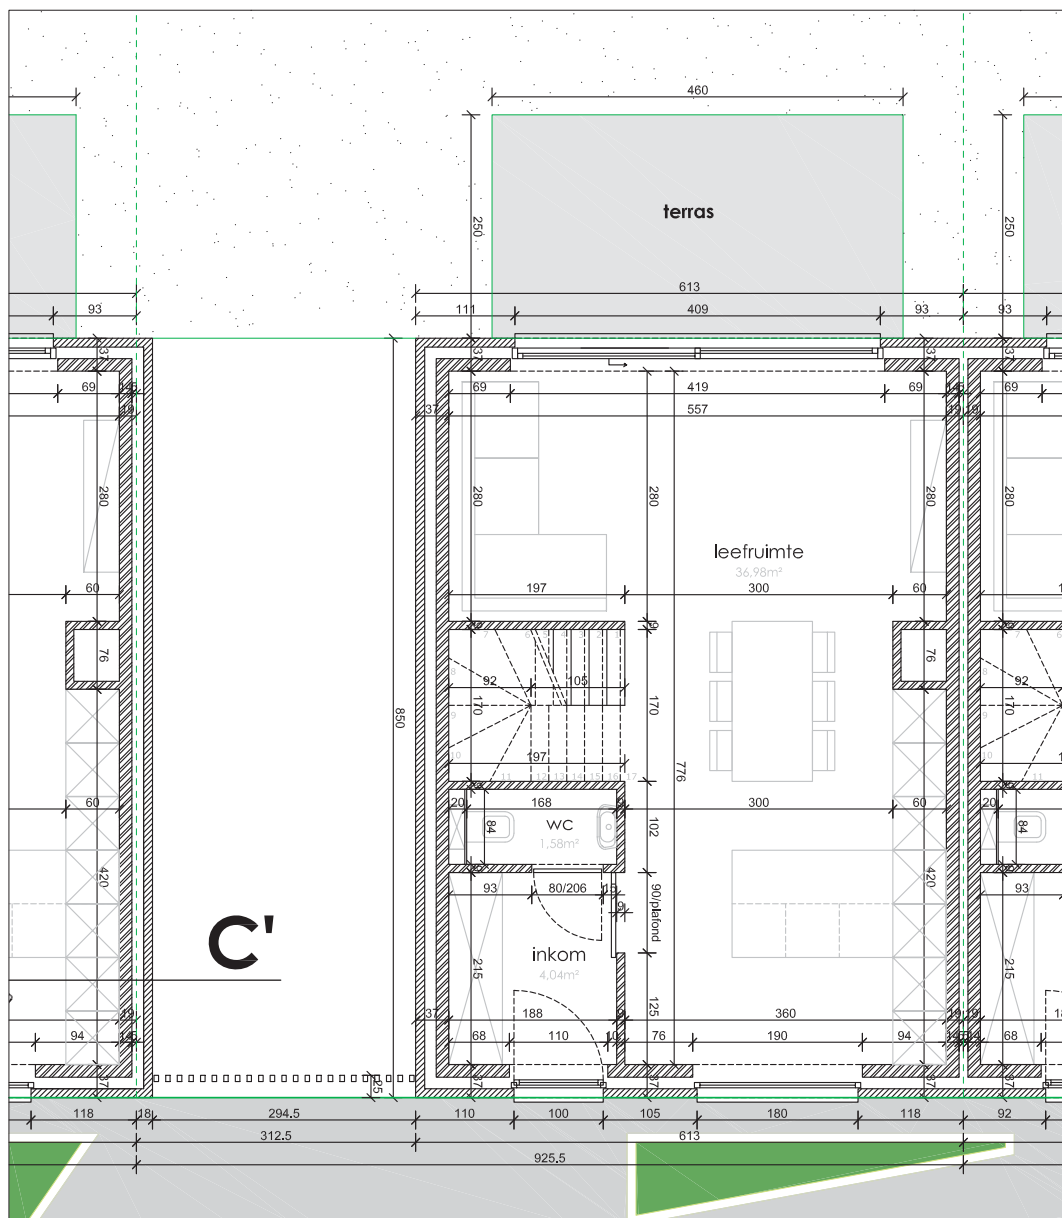

## Lot 5 | Eikhof

Br. bew. opp. 137,19m<sup>2</sup>

glvr: 52,11 m<sup>2</sup> | 1ste: 52,11m<sup>2</sup> | zolder: 32,97m<sup>2</sup>

**UNICAS**  
UNIEK WONEN

## Lot 5 | Eikhof

Br. bew. opp. 137,19m<sup>2</sup>

glvr: 52,11 m<sup>2</sup> | 1ste: 52,11m<sup>2</sup> | zolder: 32,97m<sup>2</sup>

## Lot 5 | Eikhof

Br. bew. opp. 137,19m<sup>2</sup>

glvr: 52,11 m<sup>2</sup> | 1ste: 52,11m<sup>2</sup> | zolder: 32,97m<sup>2</sup>

**UNICAS**  
UNIEK WONEN

Lot 5 | Eikhof

Br. bew. opp. 137,19m<sup>2</sup>