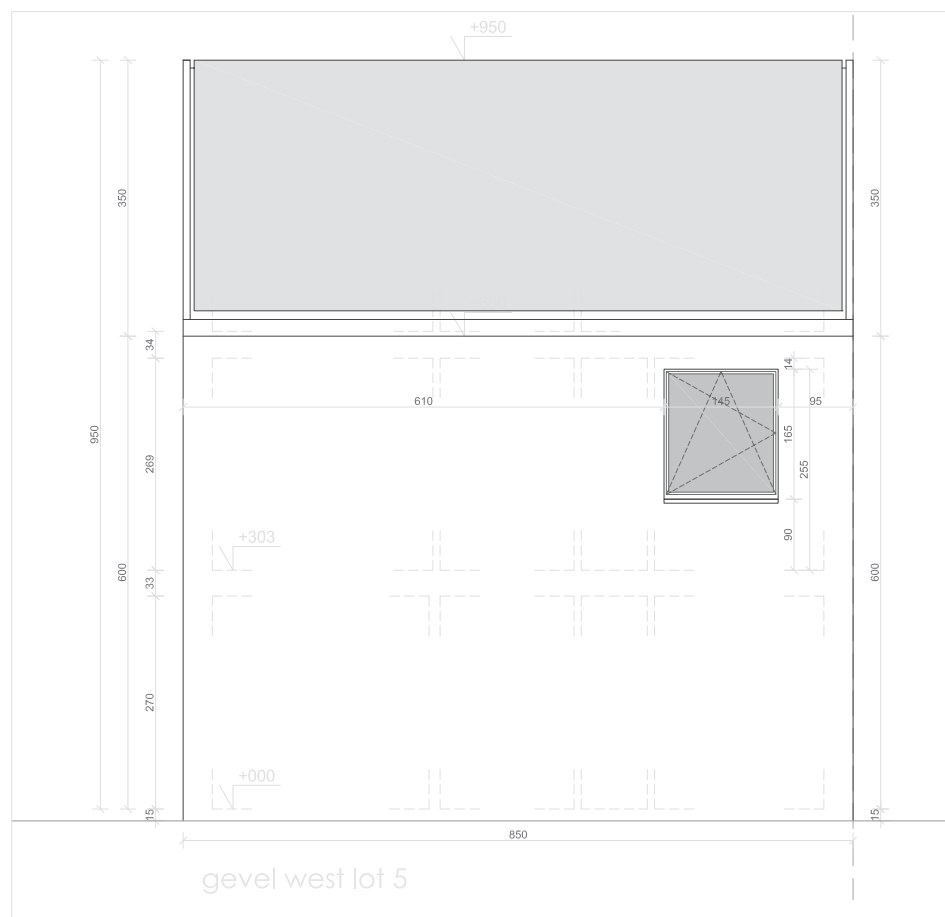

Lot 5 | Eikhof

Br. bew. opp. 137,19m²

glvr: 52,11 m² | 1ste: 52,11m² | zolder: 32,97m²

UNICAS
UNIEK WONEN