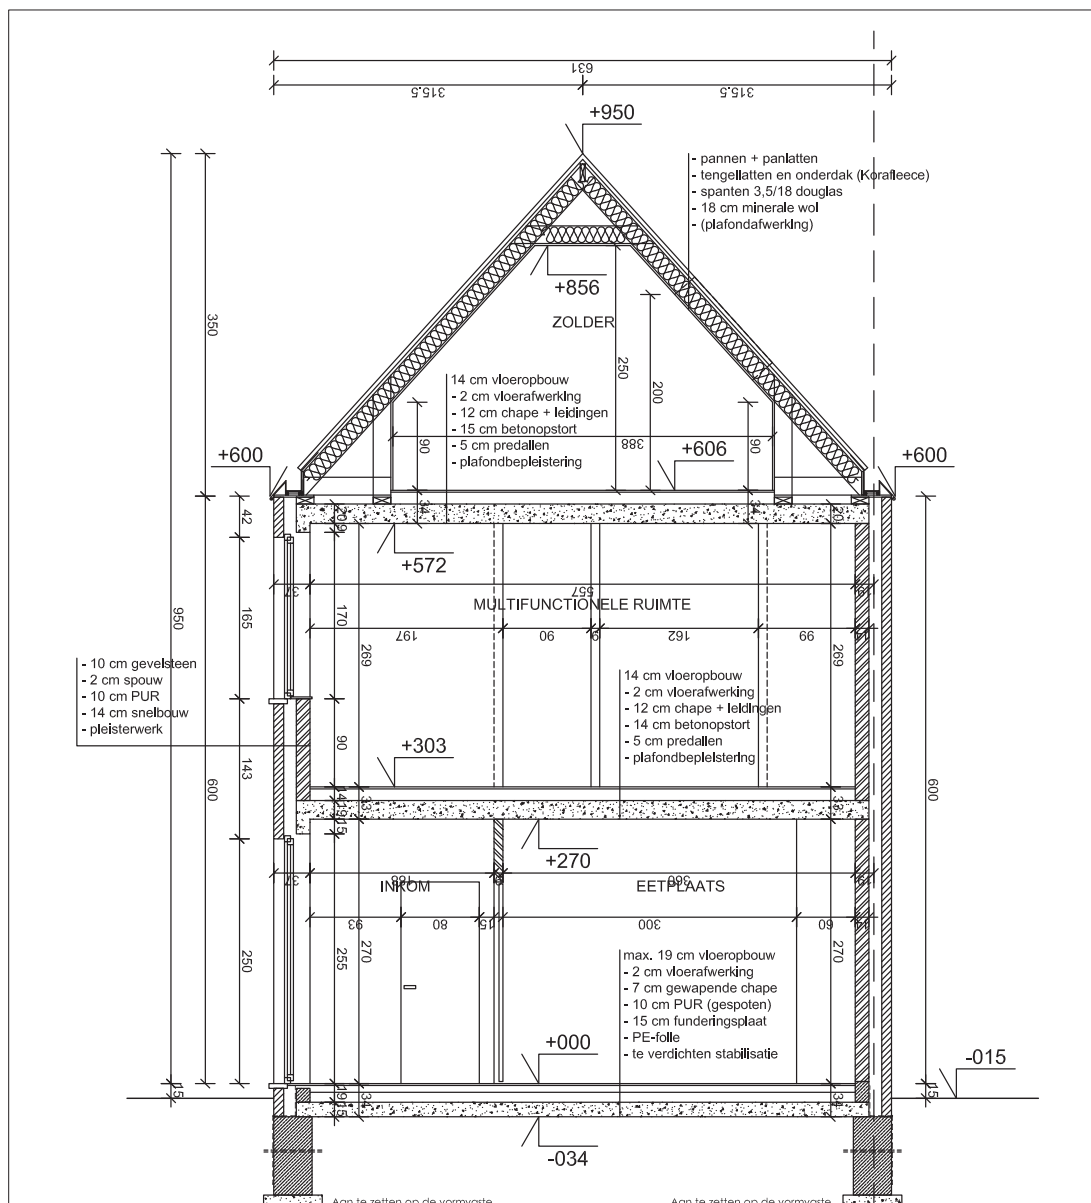

## Lot 5 | Eikhof

Br. bew. opp. 137,19m<sup>2</sup>

glvr: 52,11 m<sup>2</sup> | 1ste: 52,11m<sup>2</sup> | zolder: 32,97m<sup>2</sup>

**UNICAS**  
UNIEK WONEN

## Lot 5 | Eikhof

Br. bew. opp. 137,19m<sup>2</sup>

glvr: 52,11 m<sup>2</sup> | 1ste: 52,11m<sup>2</sup> | zolder: 32,97m<sup>2</sup>

## Lot 5 | Eikhof

Br. bew. opp. 137,19m<sup>2</sup>

glvr: 52,11 m<sup>2</sup> | 1ste: 52,11m<sup>2</sup> | zolder: 32,97m<sup>2</sup>

**UNICAS**  
UNIEK WONEN

Lot 5 | Eikhof

Br. bew. opp. 137,19m<sup>2</sup>