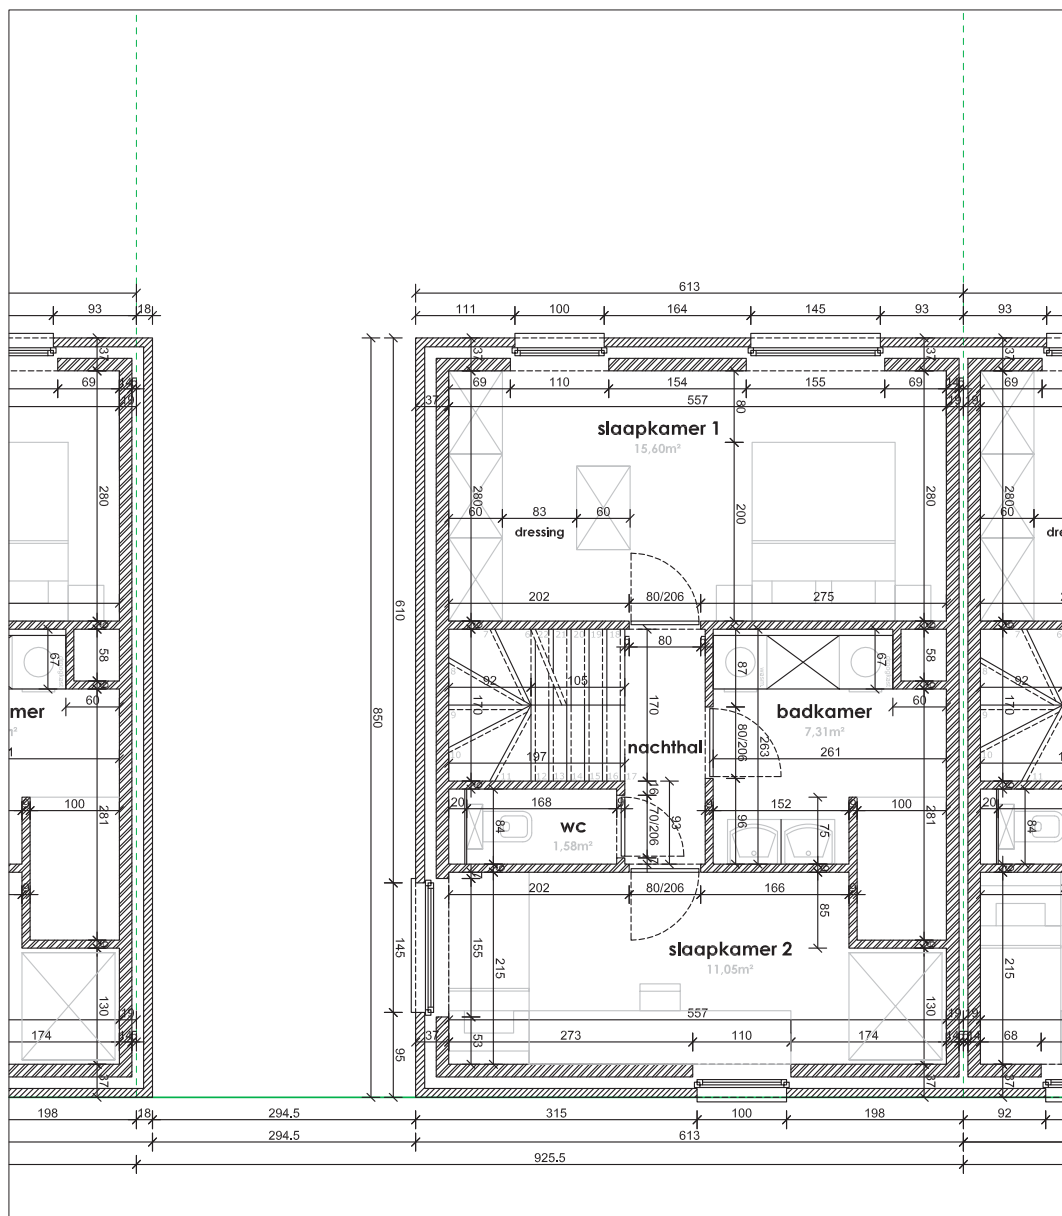

## Lot 5 | Eikhof

Br. bew. opp. 137,19m<sup>2</sup>

glvr: 52,11 m<sup>2</sup> | 1ste: 52,11m<sup>2</sup> | zolder: 32,97m<sup>2</sup>

**UNICAS**  
UNIEK WONEN

## Lot 5 | Eikhof

Br. bew. opp. 137,19m<sup>2</sup>

glvr: 52,11 m<sup>2</sup> | 1ste: 52,11m<sup>2</sup> | zolder: 32,97m<sup>2</sup>

## Lot 5 | Eikhof

Br. bew. opp. 137,19m<sup>2</sup>

glvr: 52,11 m<sup>2</sup> | 1ste: 52,11m<sup>2</sup> | zolder: 32,97m<sup>2</sup>

**UNICAS**  
UNIEK WONEN

Lot 5 | Eikhof

Br. bew. opp. 137,19m<sup>2</sup>