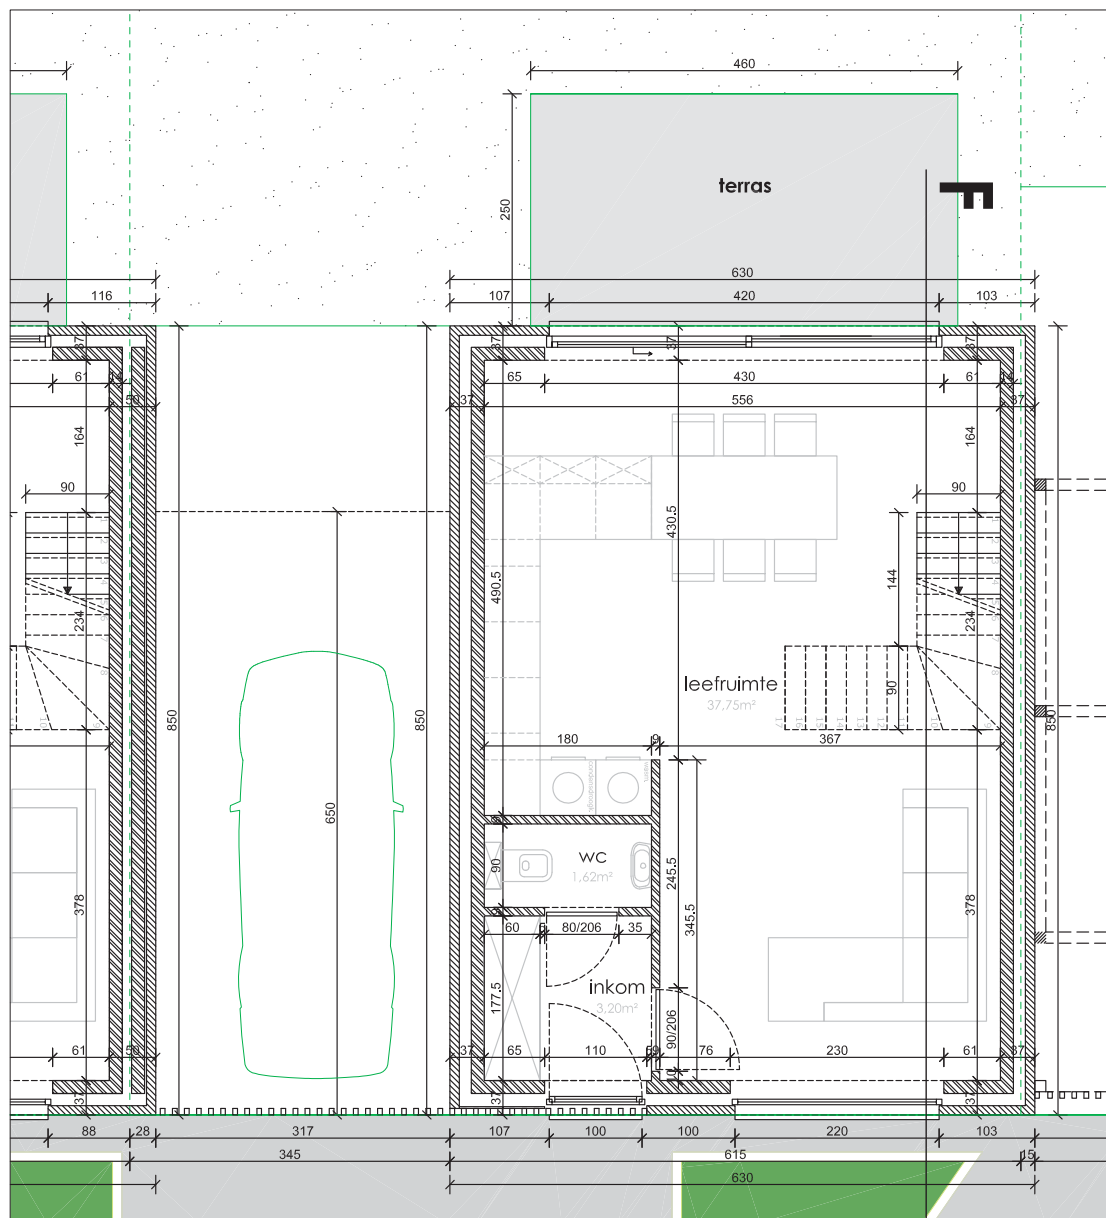

EIKHOF
Vremde

UNICAS
UNIEK WONEN

Lot 9 | Eikhof

Br. bew. opp. 146,15m²

glvr: 53,55 m² | 1ste: 53,55m² | zolder: 39,05m²

UNICAS
UNIEK WONEN

Lot 9 | Eikhof

Br. bew. opp. 146,15m²

glvr: 53,55 m² | 1ste: 53,55m² | zolder: 39,05m²

Lot 9 | Eikhof

Br. bew. opp. 146,15m²

glvr: 53,55 m² | 1ste: 53,55m² | zolder: 39,05m²

UNICAS
UNIEK WONEN

Lot 9 | Eikhof

Br. bew. opp. 146,15m²

glvr: 53,55 m² | 1ste: 53,55m² | zolder: 39,05m²

UNICAS
UNIEK WONEN

Lot 9 | Eikhof

Br. bew. opp. 146,15m²

glvr: 53,55 m² | 1ste: 53,55m² | zolder: 39,05m²

UNICAS
UNIEK WONEN

Lot 9 | Eikhof

Br. bew. opp. 146,15m²

glvr: 53,55 m² | 1ste: 53,55m² | zolder: 39,05m²

UNICAS
UNIEK WONEN

Lot 9 | Eikhof

Br. bew. opp. 146,15m²

glvr: 53,55 m² | 1ste: 53,55m² | zolder: 39,05m²

UNICAS
UNIEK WONEN