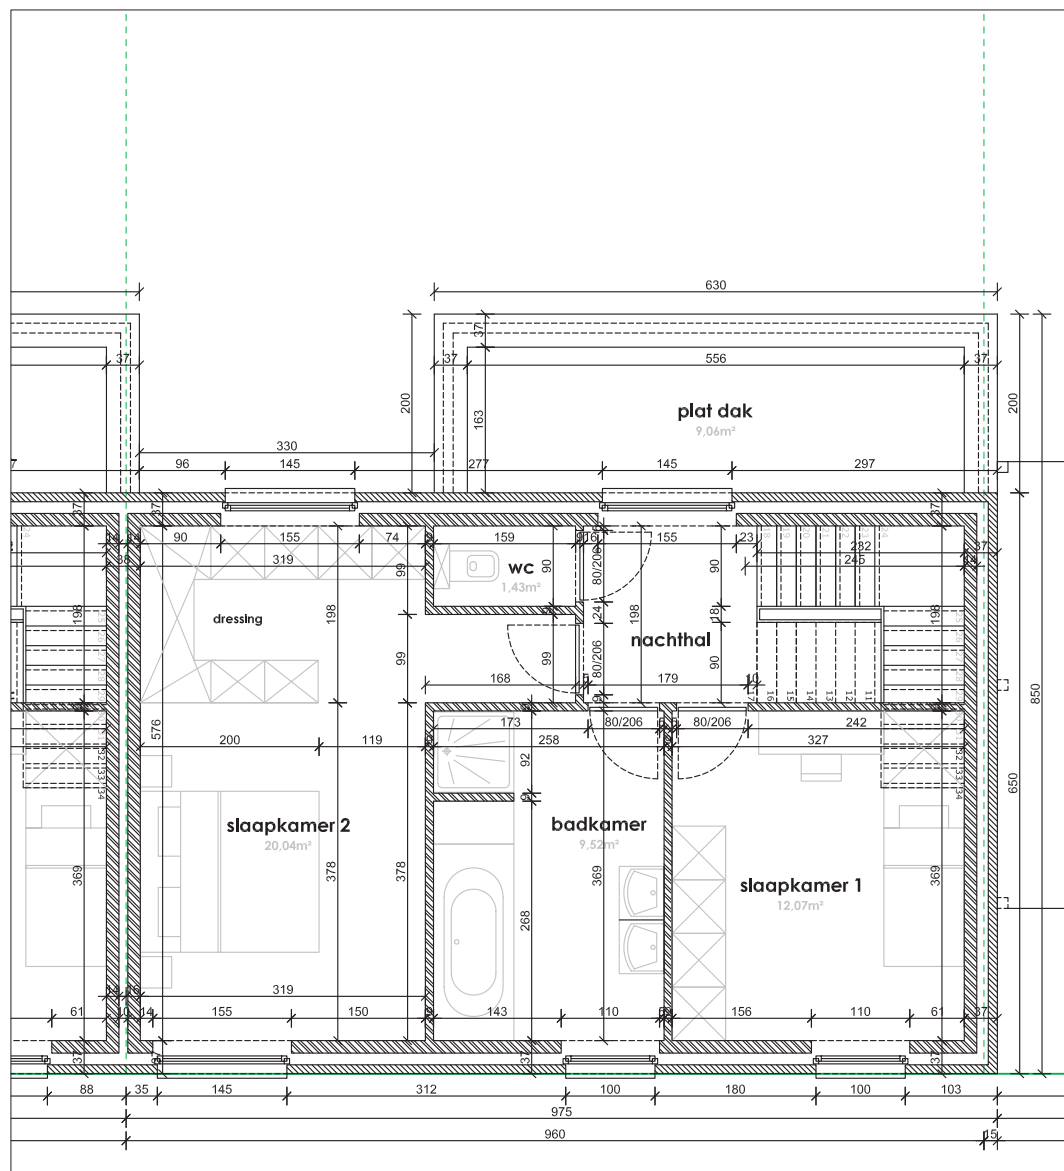

EIKHOF
Vremde

UNICAS
UNIEK WONEN

Lot 9 | Eikhof

Br. bew. opp. 146,15m²

glvr: 53,55 m² | 1ste: 53,55m² | zolder: 39,05m²

UNICAS
UNIEK WONEN

Lot 9 | Eikhof

Br. bew. opp. 146,15m²

glvr: 53,55 m² | 1ste: 53,55m² | zolder: 39,05m²

Lot 9 | Eikhof

Br. bew. opp. 146,15m²

glvr: 53,55 m² | 1ste: 53,55m² | zolder: 39,05m²

UNICAS
UNIEK WONEN

Lot 9 | Eikhof

Br. bew. opp. 146,15m²

glvr: 53,55 m² | 1ste: 53,55m² | zolder: 39,05m²

UNICAS
UNIEK WONEN

Lot 9 | Eikhof

Br. bew. opp. 146,15m²

glvr: 53,55 m² | 1ste: 53,55m² | zolder: 39,05m²

UNICAS
UNIEK WONEN

Lot 9 | Eikhof

Br. bew. opp. 146,15m²

glvr: 53,55 m² | 1ste: 53,55m² | zolder: 39,05m²

UNICAS
UNIEK WONEN

Lot 9 | Eikhof

Br. bew. opp. 146,15m²

glvr: 53,55 m² | 1ste: 53,55m² | zolder: 39,05m²

UNICAS
UNIEK WONEN