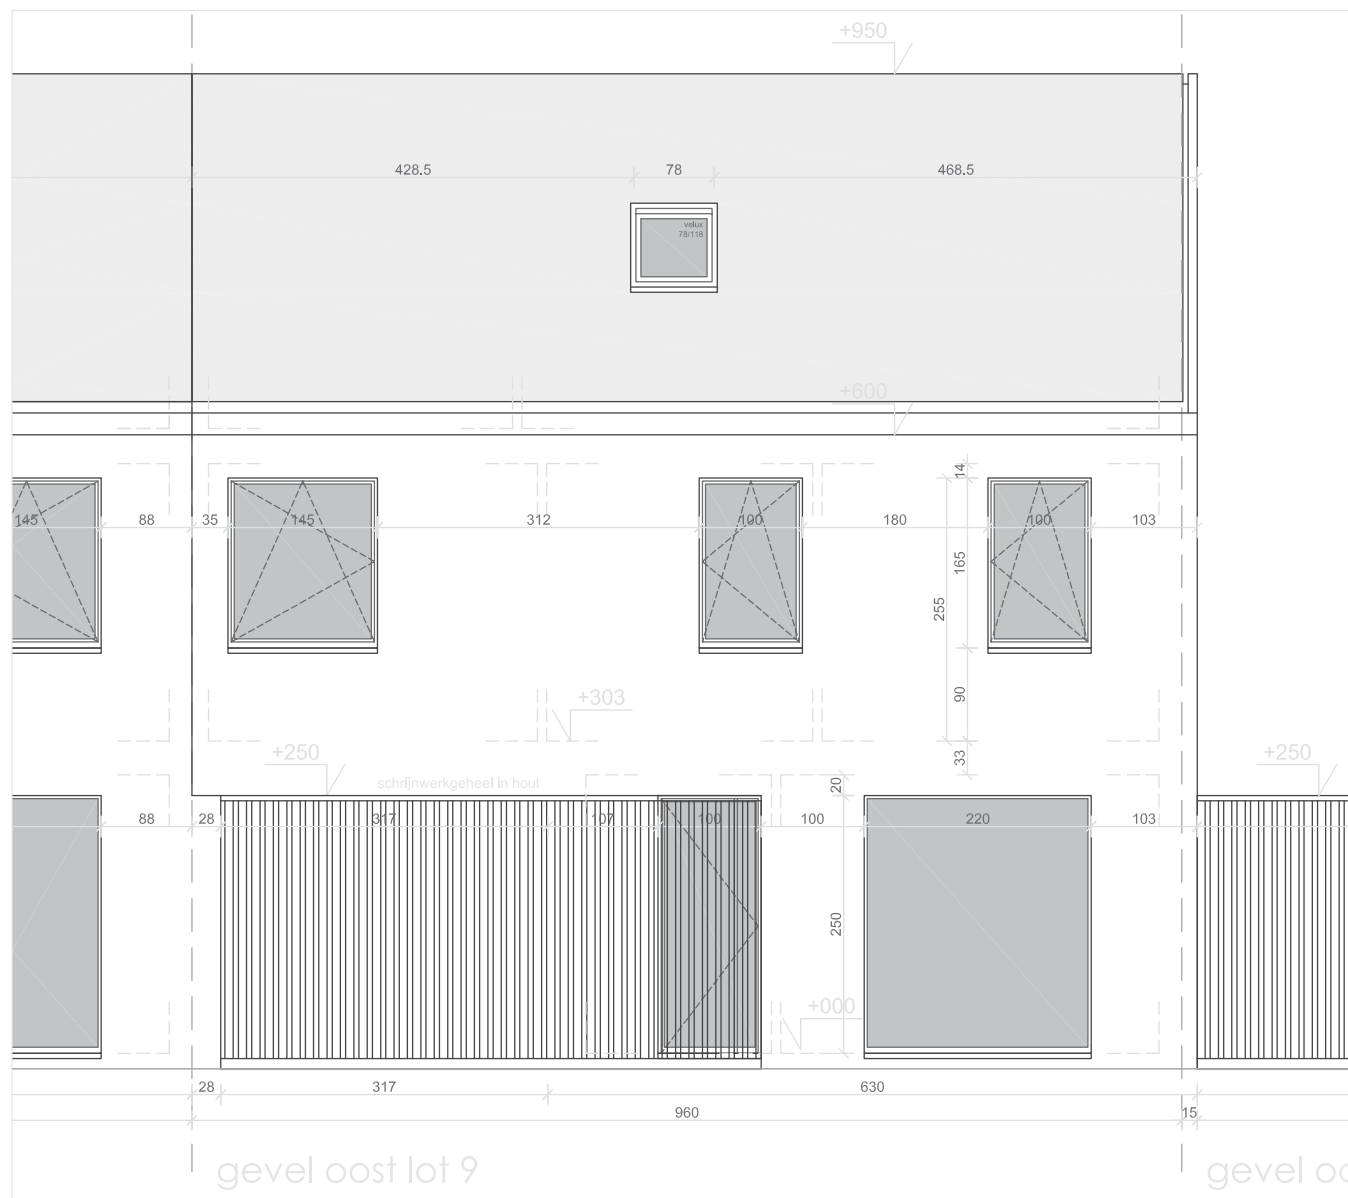

EIKHOF
Vremde

UNICAS
UNIEK WONEN

Lot 9 | Eikhof

Br. bew. opp. 146,15m²

glvr: 53,55 m² | 1ste: 53,55m² | zolder: 39,05m²

UNICAS
UNIEK WONEN

Lot 9 | Eikhof

Br. bew. opp. 146,15m²

glvr: 53,55 m² | 1ste: 53,55m² | zolder: 39,05m²

Lot 9 | Eikhof

Br. bew. opp. 146,15m²

glvr: 53,55 m² | 1ste: 53,55m² | zolder: 39,05m²

UNICAS
UNIEK WONEN

Lot 9 | Eikhof

Br. bew. opp. 146,15m²

glvr: 53,55 m² | 1ste: 53,55m² | zolder: 39,05m²

UNICAS
UNIEK WONEN

Lot 9 | Eikhof

Br. bew. opp. 146,15m²

glvr: 53,55 m² | 1ste: 53,55m² | zolder: 39,05m²

UNICAS
UNIEK WONEN

Lot 9 | Eikhof

Br. bew. opp. 146,15m²

glvr: 53,55 m² | 1ste: 53,55m² | zolder: 39,05m²

UNICAS
UNIEK WONEN

Lot 9 | Eikhof

Br. bew. opp. 146,15m²

glvr: 53,55 m² | 1ste: 53,55m² | zolder: 39,05m²

UNICAS
UNIEK WONEN