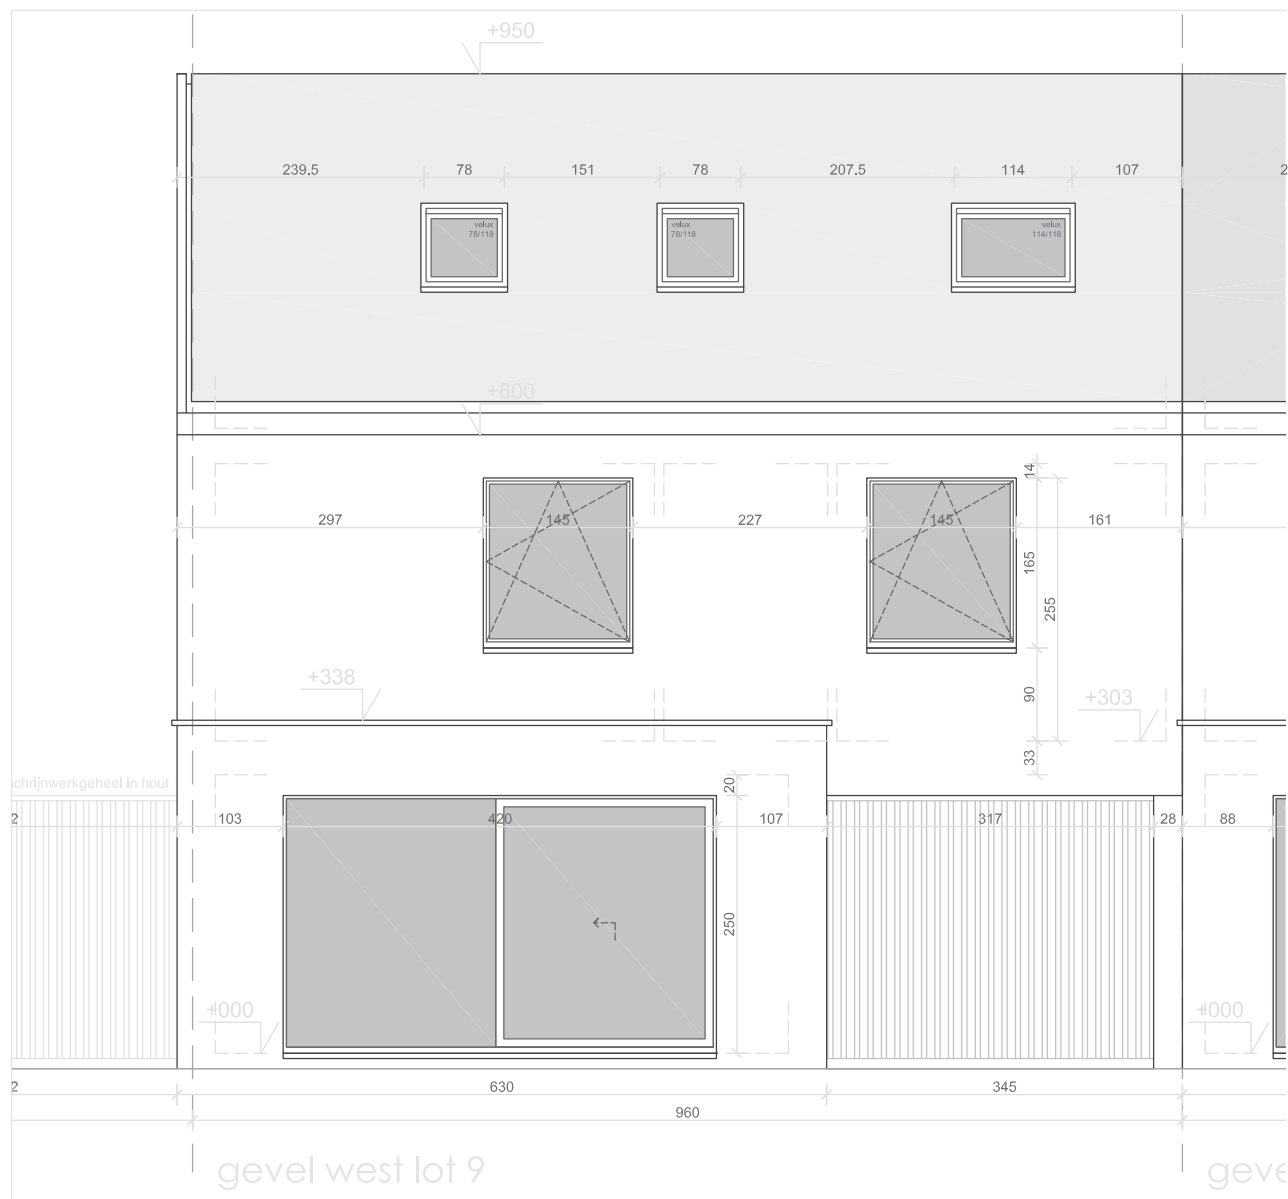

EIKHOF
Vremde

UNICAS
UNIEK WONEN

Lot 9 | Eikhof

Br. bew. opp. 146,15m²

glvr: 53,55 m² | 1ste: 53,55m² | zolder: 39,05m²

UNICAS
UNIEK WONEN

Lot 9 | Eikhof

Br. bew. opp. 146,15m²

glvr: 53,55 m² | 1ste: 53,55m² | zolder: 39,05m²

Lot 9 | Eikhof

Br. bew. opp. 146,15m²

glvr: 53,55 m² | 1ste: 53,55m² | zolder: 39,05m²

UNICAS
UNIEK WONEN

Lot 9 | Eikhof

Br. bew. opp. 146,15m²

glvr: 53,55 m² | 1ste: 53,55m² | zolder: 39,05m²

UNICAS
UNIEK WONEN

Lot 9 | Eikhof

Br. bew. opp. 146,15m²

glvr: 53,55 m² | 1ste: 53,55m² | zolder: 39,05m²

UNICAS
UNIEK WONEN

Lot 9 | Eikhof

Br. bew. opp. 146,15m²

glvr: 53,55 m² | 1ste: 53,55m² | zolder: 39,05m²

UNICAS
UNIEK WONEN

Lot 9 | Eikhof

Br. bew. opp. 146,15m²

glvr: 53,55 m² | 1ste: 53,55m² | zolder: 39,05m²

UNICAS
UNIEK WONEN