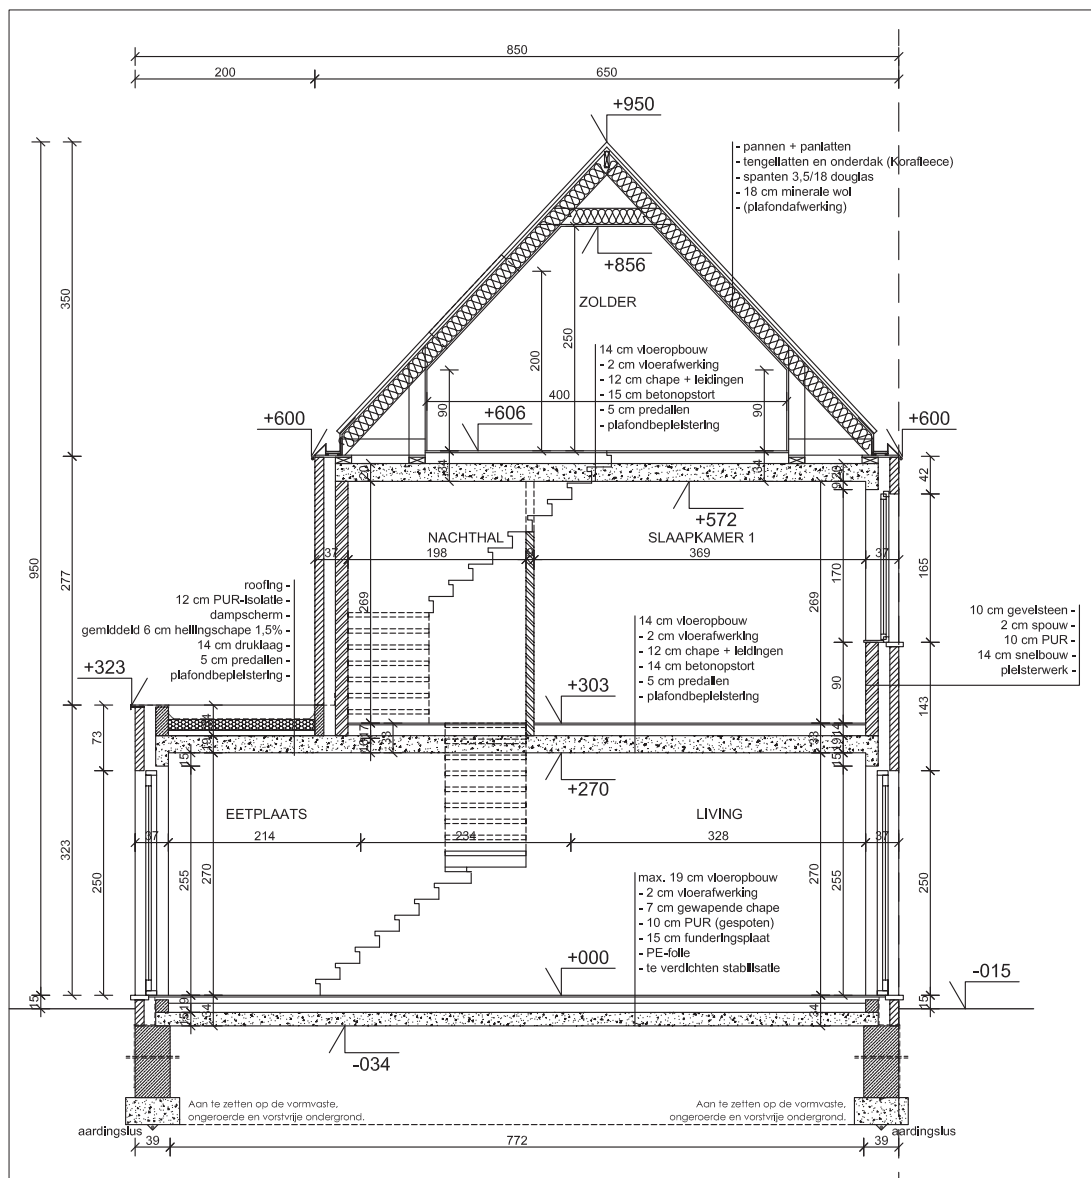

EIKHOF
Vremde

UNICAS
UNIEK WONEN

Lot 9 | Eikhof

Br. bew. opp. 146,15m²

glvr: 53,55 m² | 1ste: 53,55m² | zolder: 39,05m²

UNICAS
UNIEK WONEN

Lot 9 | Eikhof

Br. bew. opp. 146,15m²

glvr: 53,55 m² | 1ste: 53,55m² | zolder: 39,05m²

Lot 9 | Eikhof

Br. bew. opp. 146,15m²

glvr: 53,55 m² | 1ste: 53,55m² | zolder: 39,05m²

UNICAS
UNIEK WONEN

Lot 9 | Eikhof

Br. bew. opp. 146,15m²

glvr: 53,55 m² | 1ste: 53,55m² | zolder: 39,05m²

UNICAS
UNIEK WONEN

Lot 9 | Eikhof

Br. bew. opp. 146,15m²

glvr: 53,55 m² | 1ste: 53,55m² | zolder: 39,05m²

UNICAS
UNIEK WONEN

Lot 9 | Eikhof

Br. bew. opp. 146,15m²

glvr: 53,55 m² | 1ste: 53,55m² | zolder: 39,05m²

UNICAS
UNIEK WONEN

Lot 9 | Eikhof

Br. bew. opp. 146,15m²

glvr: 53,55 m² | 1ste: 53,55m² | zolder: 39,05m²

UNICAS
UNIEK WONEN