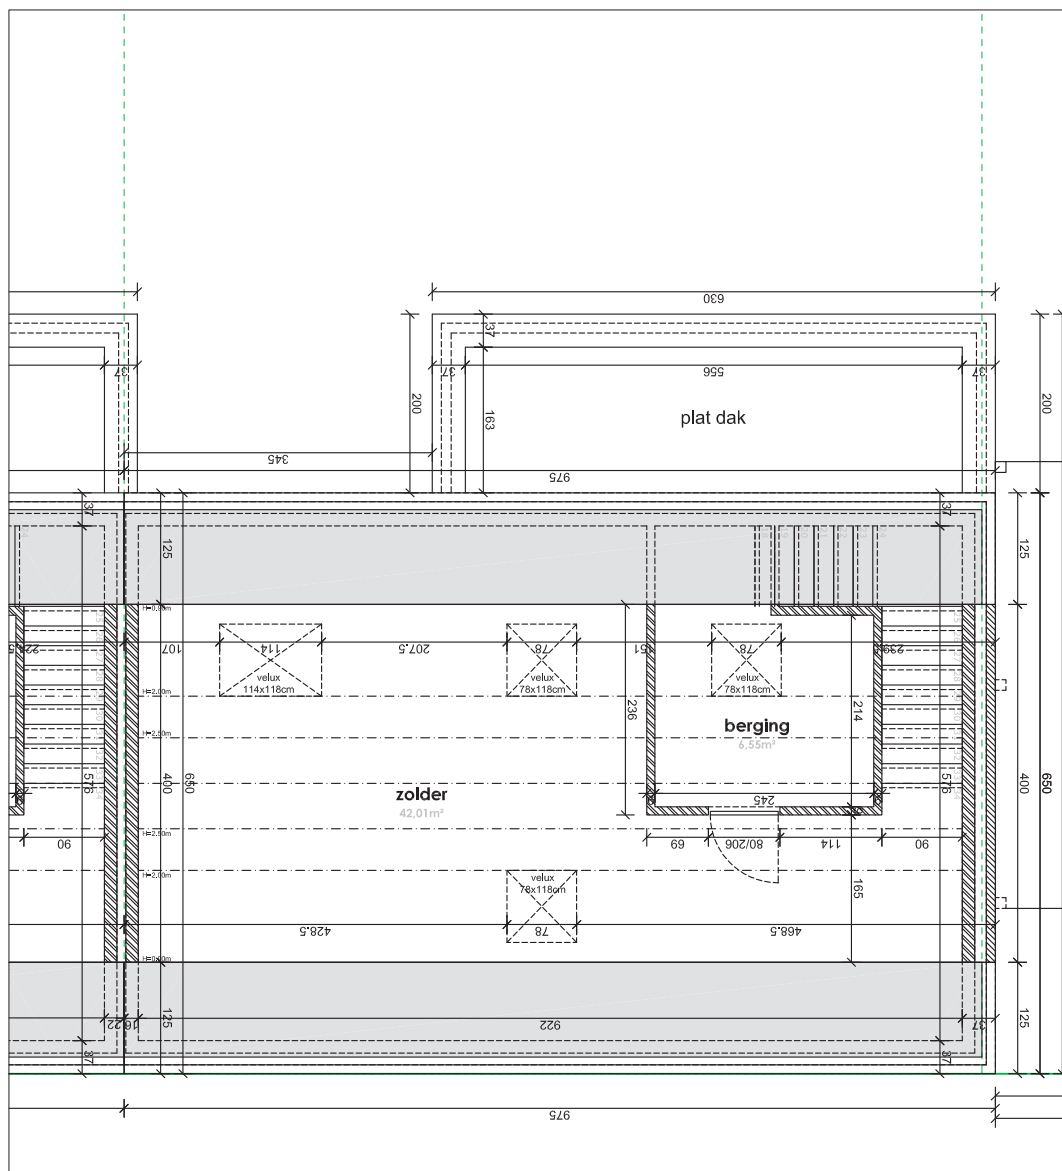

EIKHOF
Vremde

UNICAS
UNIEK WONEN

Lot 9 | Eikhof

Br. bew. opp. 146,15m²

glvr: 53,55 m² | 1ste: 53,55m² | zolder: 39,05m²

UNICAS
UNIEK WONEN

Lot 9 | Eikhof

Br. bew. opp. 146,15m²

glvr: 53,55 m² | 1ste: 53,55m² | zolder: 39,05m²

Lot 9 | Eikhof

Br. bew. opp. 146,15m²

glvr: 53,55 m² | 1ste: 53,55m² | zolder: 39,05m²

UNICAS
UNIEK WONEN

Lot 9 | Eikhof

Br. bew. opp. 146,15m²

glvr: 53,55 m² | 1ste: 53,55m² | zolder: 39,05m²

UNICAS
UNIEK WONEN

Lot 9 | Eikhof

Br. bew. opp. 146,15m²

glvr: 53,55 m² | 1ste: 53,55m² | zolder: 39,05m²

UNICAS
UNIEK WONEN

Lot 9 | Eikhof

Br. bew. opp. 146,15m²

glvr: 53,55 m² | 1ste: 53,55m² | zolder: 39,05m²

UNICAS
UNIEK WONEN

Lot 9 | Eikhof

Br. bew. opp. 146,15m²

glvr: 53,55 m² | 1ste: 53,55m² | zolder: 39,05m²

UNICAS
UNIEK WONEN