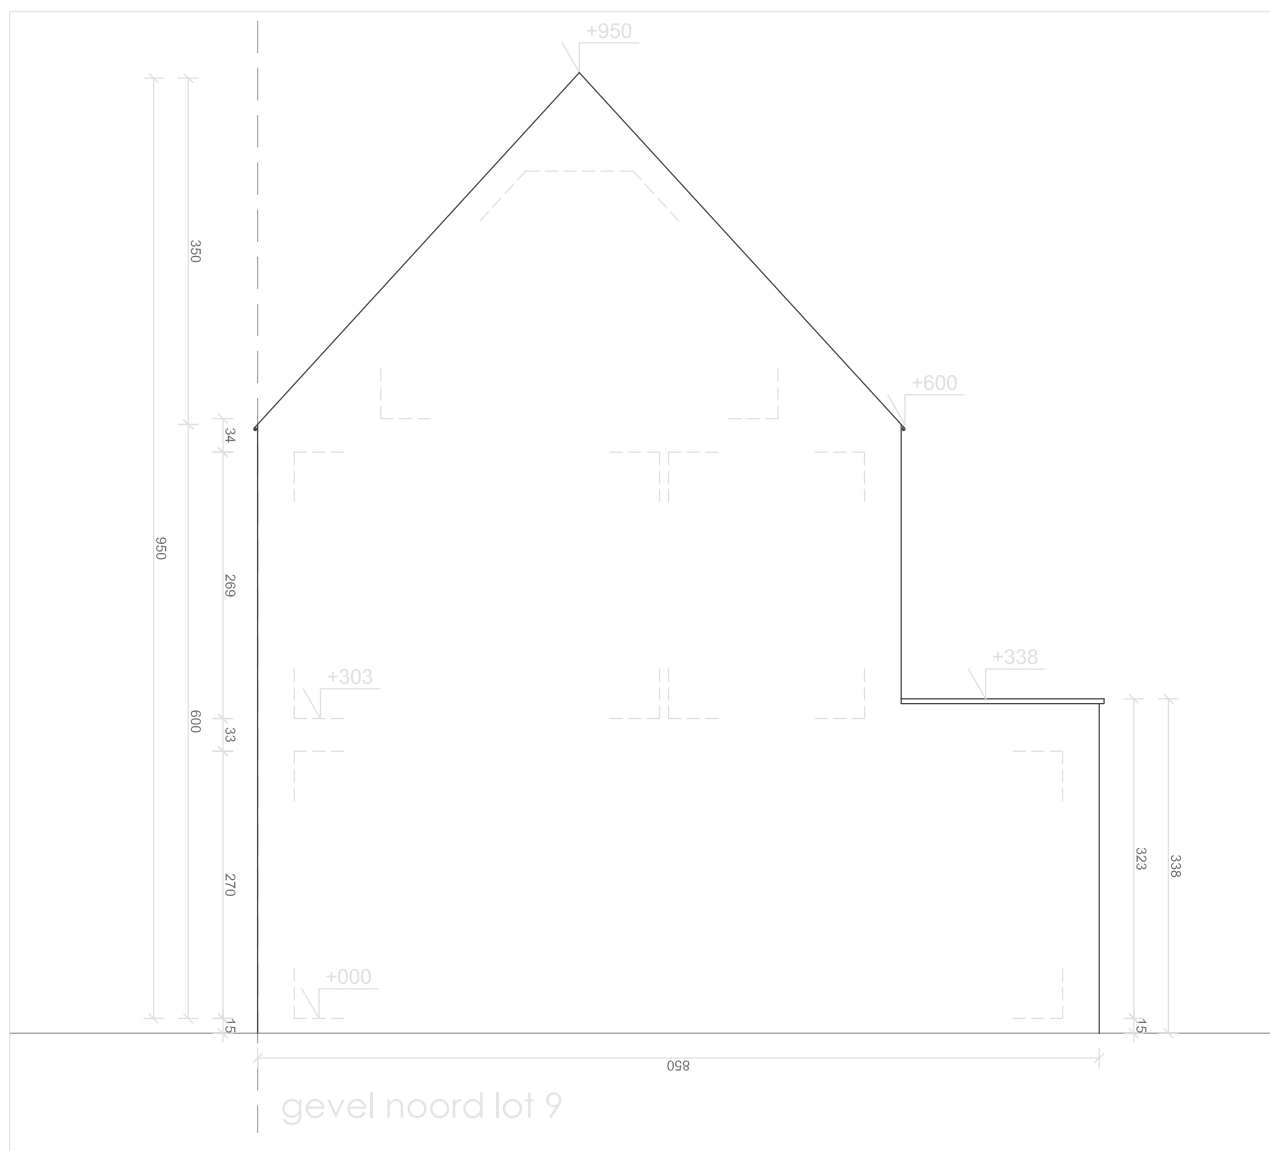

EIKHOF
Vremde

UNICAS
UNIEK WONEN

Lot 9 | Eikhof

Br. bew. opp. 146,15m²

glvr: 53,55 m² | 1ste: 53,55m² | zolder: 39,05m²

UNICAS
UNIEK WONEN

Lot 9 | Eikhof

Br. bew. opp. 146,15m²

glvr: 53,55 m² | 1ste: 53,55m² | zolder: 39,05m²

Lot 9 | Eikhof

Br. bew. opp. 146,15m²

glvr: 53,55 m² | 1ste: 53,55m² | zolder: 39,05m²

UNICAS
UNIEK WONEN

Lot 9 | Eikhof

Br. bew. opp. 146,15m²

glvr: 53,55 m² | 1ste: 53,55m² | zolder: 39,05m²

UNICAS
UNIEK WONEN

Lot 9 | Eikhof

Br. bew. opp. 146,15m²

glvr: 53,55 m² | 1ste: 53,55m² | zolder: 39,05m²

UNICAS
UNIEK WONEN

Lot 9 | Eikhof

Br. bew. opp. 146,15m²

glvr: 53,55 m² | 1ste: 53,55m² | zolder: 39,05m²

UNICAS
UNIEK WONEN

Lot 9 | Eikhof

Br. bew. opp. 146,15m²

glvr: 53,55 m² | 1ste: 53,55m² | zolder: 39,05m²

UNICAS
UNIEK WONEN