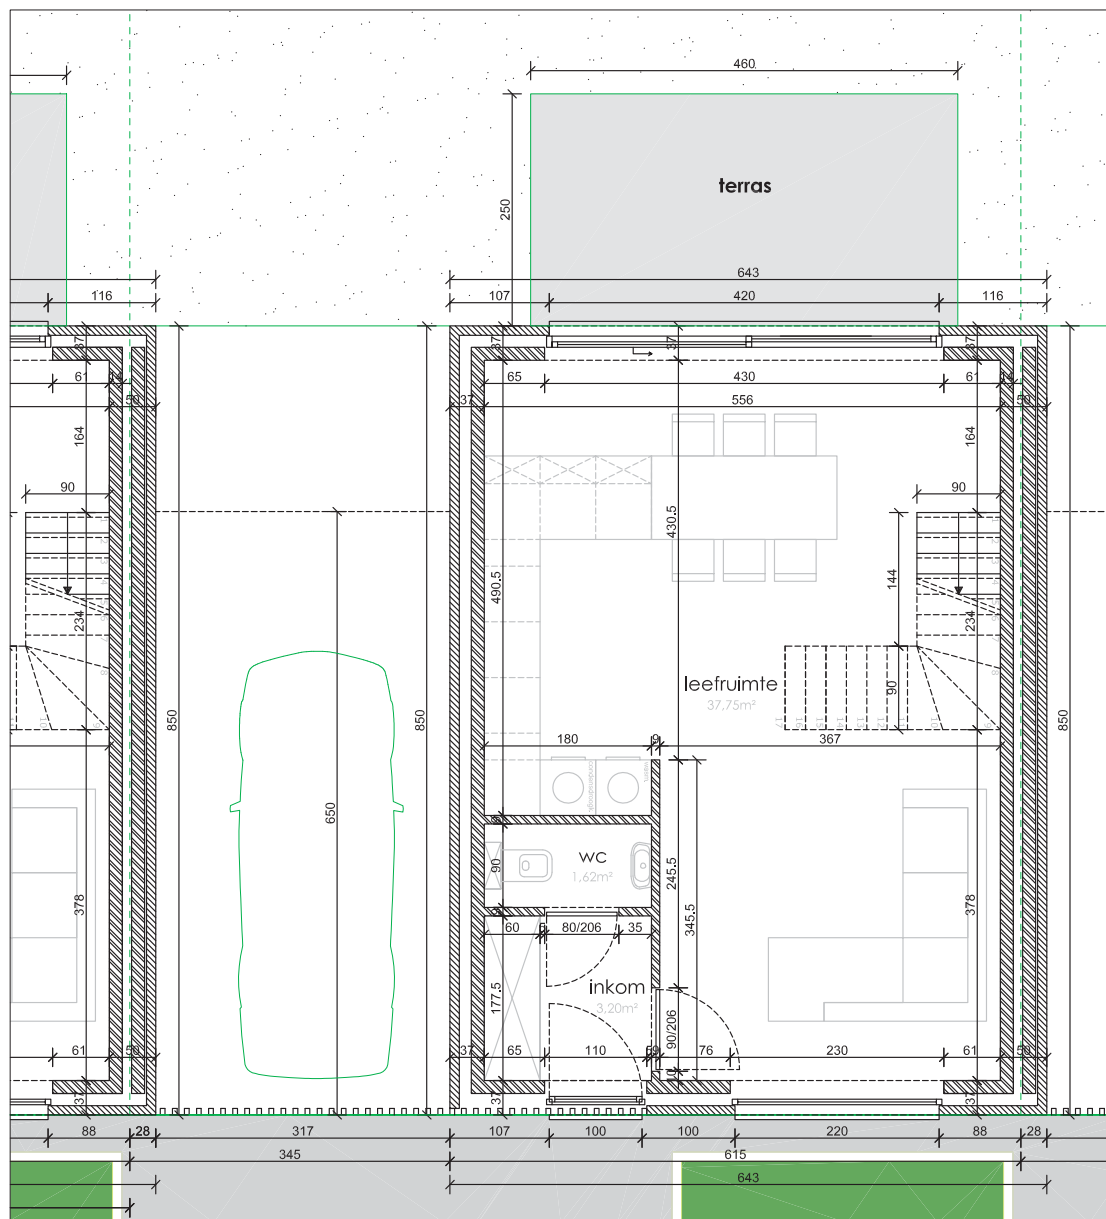

EIKHOF
Vremde

UNICAS
UNIEK WONEN

Lot 10 | Eikhof

Br. bew. opp. 146,15m²

glvr: 53,55 m² | 1ste: 53,55m² | zolder: 39,05m²

UNICAS
UNIEK WONEN

Lot 10 | Eikhof

Br. bew. opp. 146,15m²

glvr: 53,55 m² | 1ste: 53,55m² | zolder: 39,05m²

Lot 10 | Eikhof

Br. bew. opp. 146,15m²

glvr: 53,55 m² | 1ste: 53,55m² | zolder: 39,05m²

UNICAS
UNIEK WONEN

Lot 10 | Eikhof

Br. bew. opp. 146,15m²

glvr: 53,55 m² | 1ste: 53,55m² | zolder: 39,05m²

UNICAS
UNIEK WONEN

Lot 10 | Eikhof

Br. bew. opp. 146,15m²

glvr: 53,55 m² | 1ste: 53,55m² | zolder: 39,05m²

UNICAS
UNIEK WONEN

Lot 10 | Eikhof

Br. bew. opp. 146,15m²

glvr: 53,55 m² | 1ste: 53,55m² | zolder: 39,05m²