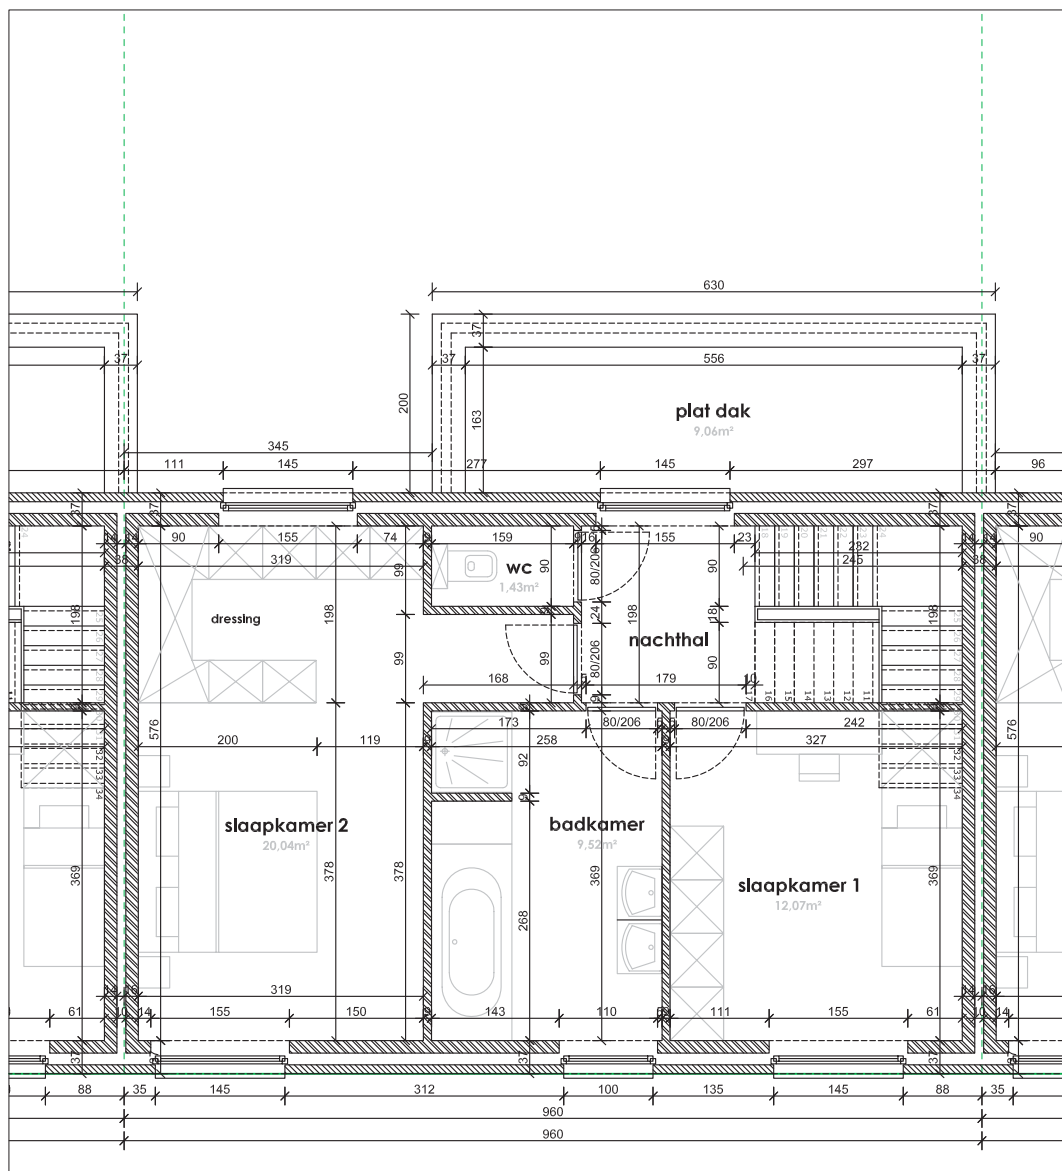

EIKHOF
Vremde

UNICAS
UNIEK WONEN

Lot 10 | Eikhof

Br. bew. opp. 146,15m²

glvr: 53,55 m² | 1ste: 53,55m² | zolder: 39,05m²

UNICAS
UNIEK WONEN

Lot 10 | Eikhof

Br. bew. opp. 146,15m²

glvr: 53,55 m² | 1ste: 53,55m² | zolder: 39,05m²

Lot 10 | Eikhof

Br. bew. opp. 146,15m²

glvr: 53,55 m² | 1ste: 53,55m² | zolder: 39,05m²

UNICAS
UNIEK WONEN

Lot 10 | Eikhof

Br. bew. opp. 146,15m²

glvr: 53,55 m² | 1ste: 53,55m² | zolder: 39,05m²

UNICAS
UNIEK WONEN

Lot 10 | Eikhof

Br. bew. opp. 146,15m²

glvr: 53,55 m² | 1ste: 53,55m² | zolder: 39,05m²

UNICAS
UNIEK WONEN

Lot 10 | Eikhof

Br. bew. opp. 146,15m²

glvr: 53,55 m² | 1ste: 53,55m² | zolder: 39,05m²