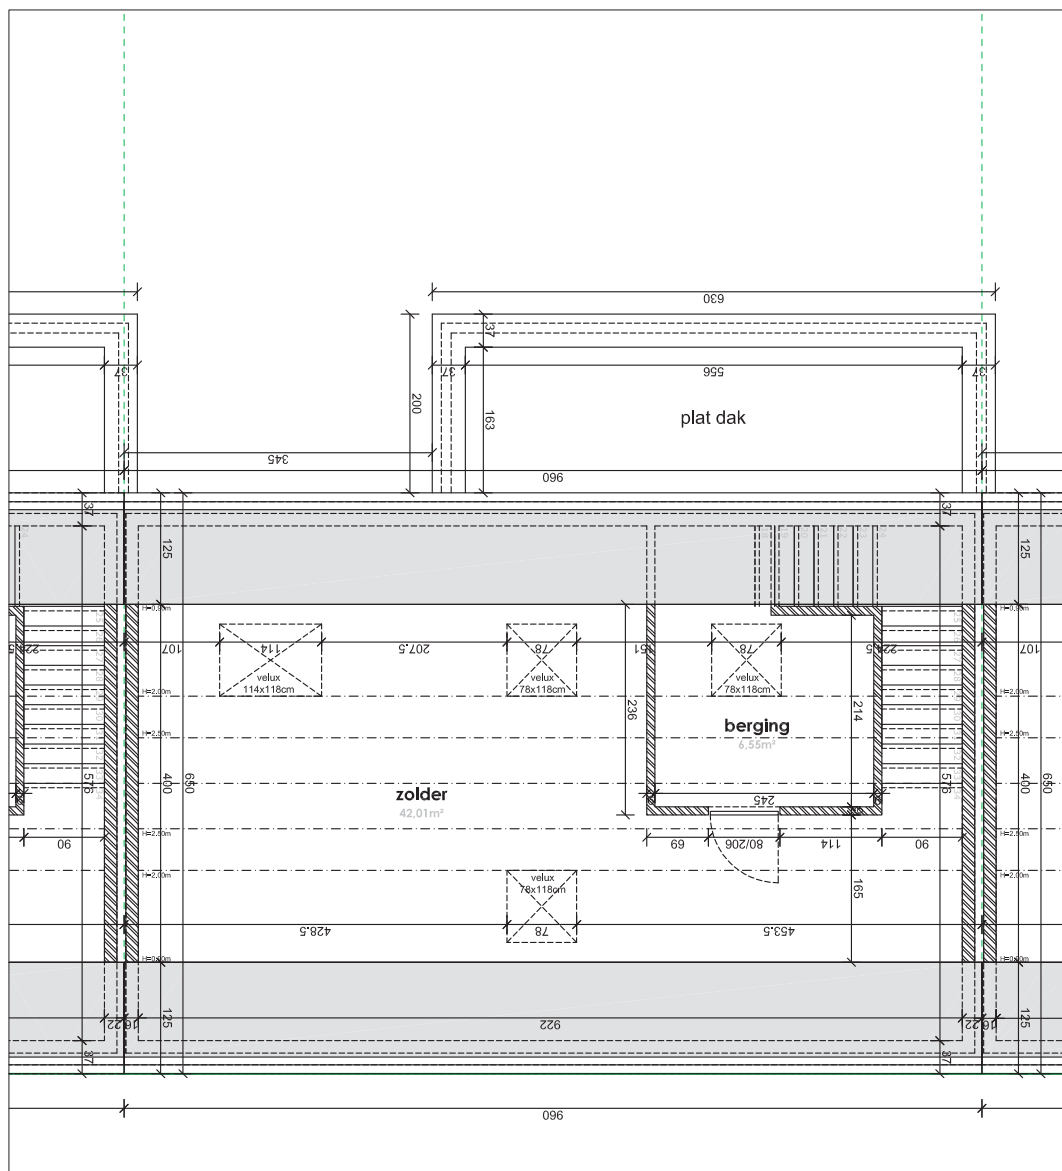

EIKHOF
Vremde

UNICAS
UNIEK WONEN

Lot 10 | Eikhof

Br. bew. opp. 146,15m²

glvr: 53,55 m² | 1ste: 53,55m² | zolder: 39,05m²

UNICAS
UNIEK WONEN

Lot 10 | Eikhof

Br. bew. opp. 146,15m²

glvr: 53,55 m² | 1ste: 53,55m² | zolder: 39,05m²

Lot 10 | Eikhof

Br. bew. opp. 146,15m²

glvr: 53,55 m² | 1ste: 53,55m² | zolder: 39,05m²

UNICAS
UNIEK WONEN

Lot 10 | Eikhof

Br. bew. opp. 146,15m²

glvr: 53,55 m² | 1ste: 53,55m² | zolder: 39,05m²

UNICAS
UNIEK WONEN

Lot 10 | Eikhof

Br. bew. opp. 146,15m²

glvr: 53,55 m² | 1ste: 53,55m² | zolder: 39,05m²

UNICAS
UNIEK WONEN

Lot 10 | Eikhof

Br. bew. opp. 146,15m²

glvr: 53,55 m² | 1ste: 53,55m² | zolder: 39,05m²