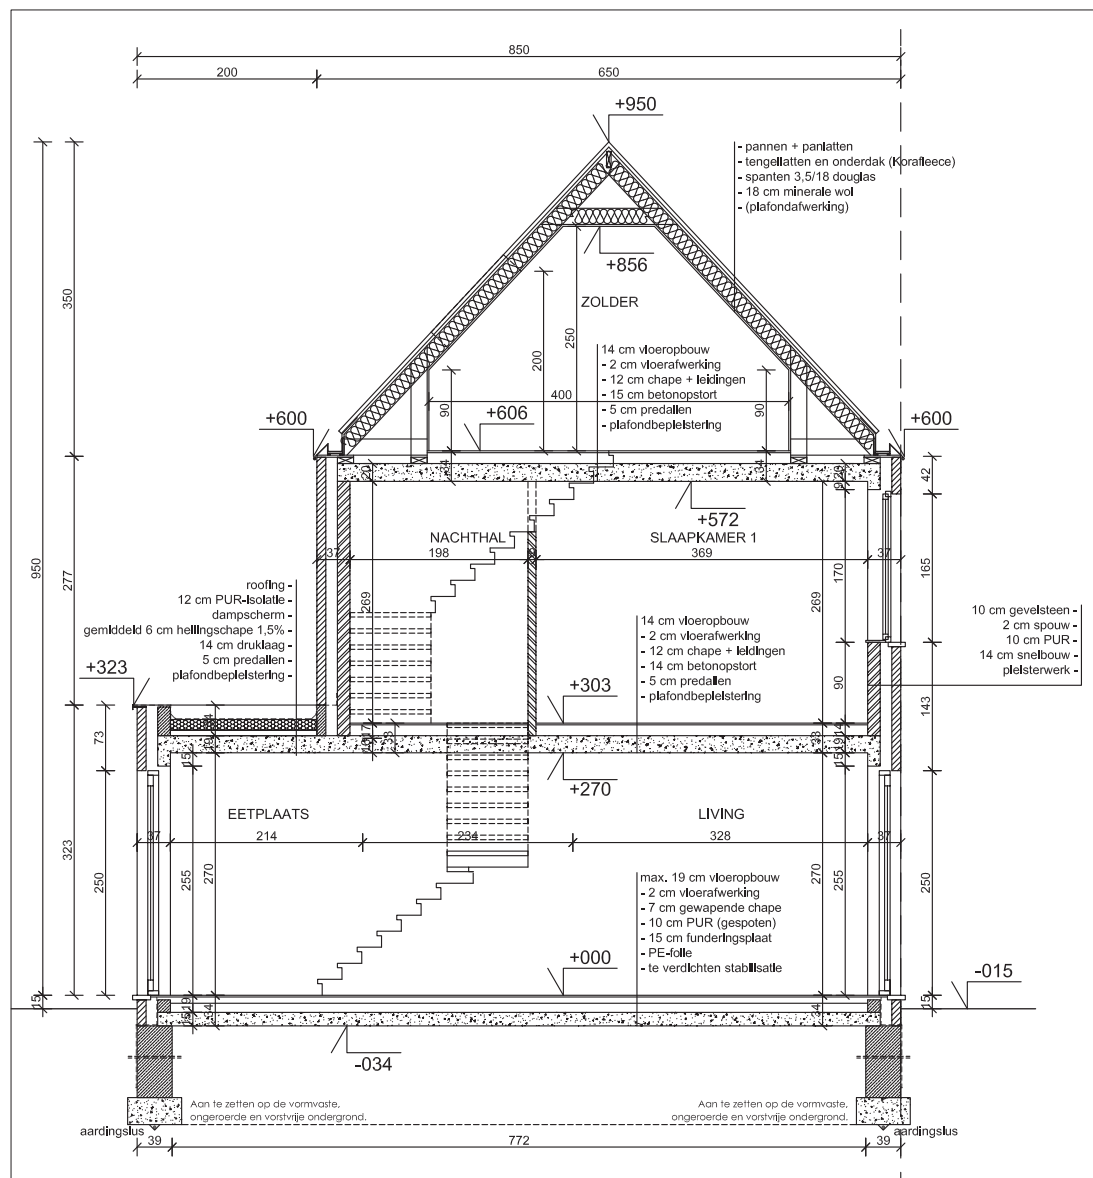

EIKHOF
Vremde

UNICAS
UNIEK WONEN

Lot 10 | Eikhof

Br. bew. opp. 146,15m²

glvr: 53,55 m² | 1ste: 53,55m² | zolder: 39,05m²

UNICAS
UNIEK WONEN

Lot 10 | Eikhof

Br. bew. opp. 146,15m²

glvr: 53,55 m² | 1ste: 53,55m² | zolder: 39,05m²

Lot 10 | Eikhof

Br. bew. opp. 146,15m²

glvr: 53,55 m² | 1ste: 53,55m² | zolder: 39,05m²

UNICAS
UNIEK WONEN

Lot 10 | Eikhof

Br. bew. opp. 146,15m²

glvr: 53,55 m² | 1ste: 53,55m² | zolder: 39,05m²

UNICAS
UNIEK WONEN

Lot 10 | Eikhof

Br. bew. opp. 146,15m²

glvr: 53,55 m² | 1ste: 53,55m² | zolder: 39,05m²

UNICAS
UNIEK WONEN

Lot 10 | Eikhof

Br. bew. opp. 146,15m²

glvr: 53,55 m² | 1ste: 53,55m² | zolder: 39,05m²