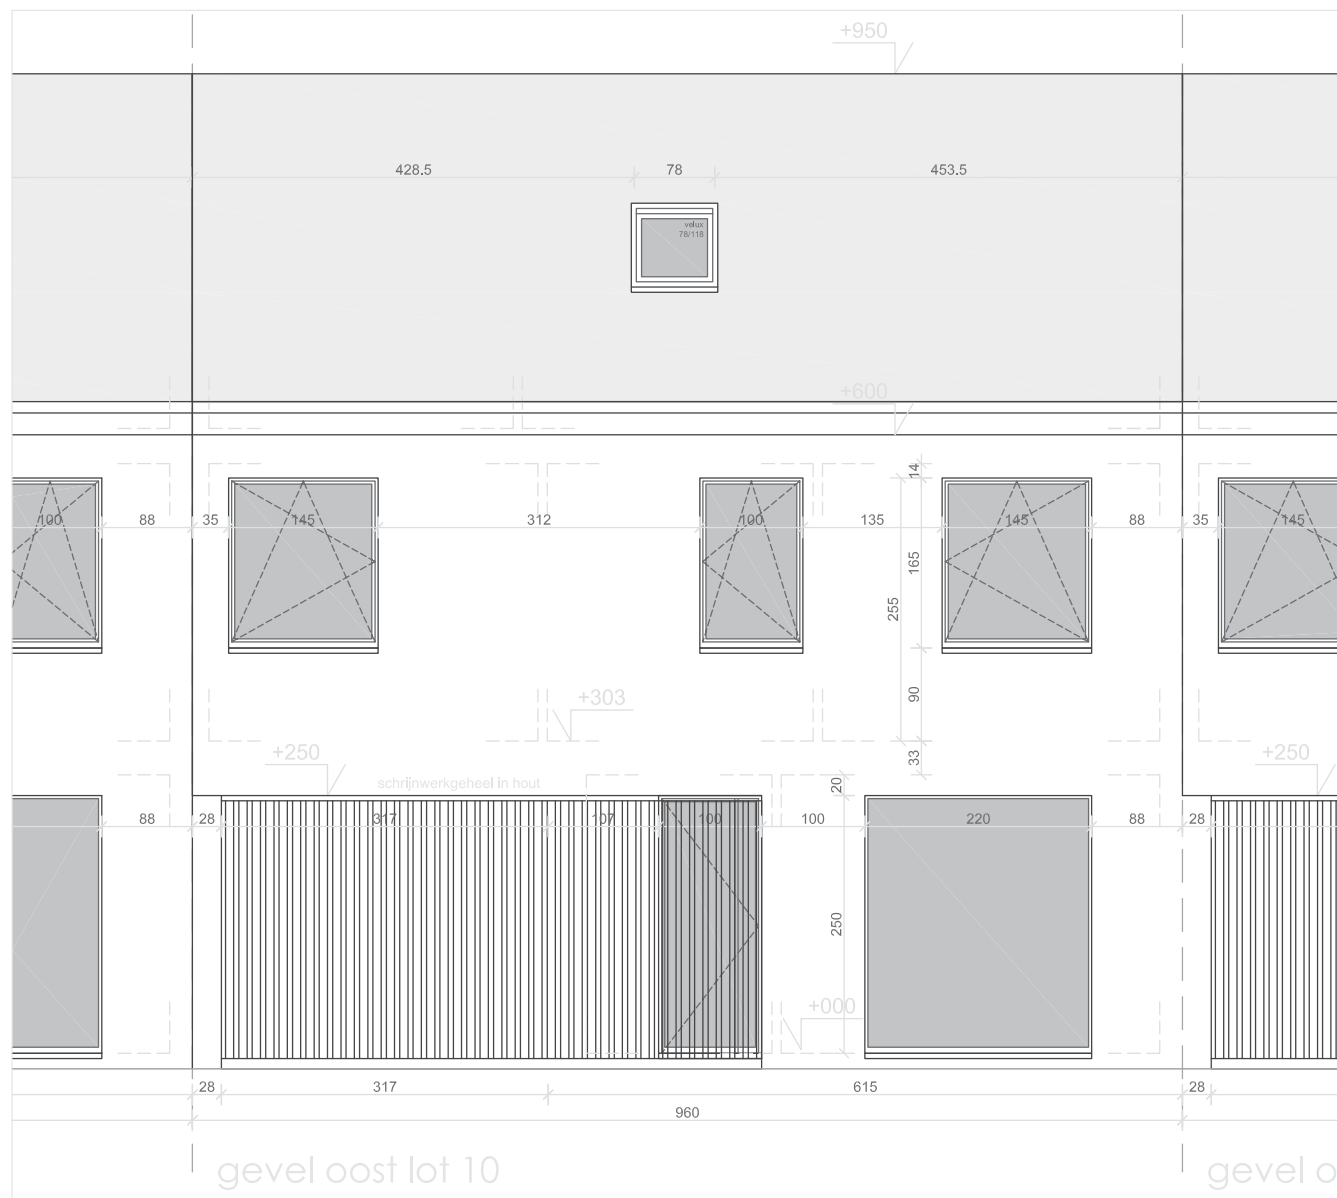

EIKHOF
Vremde

UNICAS
UNIEK WONEN

Lot 10 | Eikhof

Br. bew. opp. 146,15m²

glvr: 53,55 m² | 1ste: 53,55m² | zolder: 39,05m²

UNICAS
UNIEK WONEN

Lot 10 | Eikhof

Br. bew. opp. 146,15m²

glvr: 53,55 m² | 1ste: 53,55m² | zolder: 39,05m²

Lot 10 | Eikhof

Br. bew. opp. 146,15m²

glvr: 53,55 m² | 1ste: 53,55m² | zolder: 39,05m²

UNICAS
UNIEK WONEN

Lot 10 | Eikhof

Br. bew. opp. 146,15m²

glvr: 53,55 m² | 1ste: 53,55m² | zolder: 39,05m²

UNICAS
UNIEK WONEN

Lot 10 | Eikhof

Br. bew. opp. 146,15m²

glvr: 53,55 m² | 1ste: 53,55m² | zolder: 39,05m²

UNICAS
UNIEK WONEN

Lot 10 | Eikhof

Br. bew. opp. 146,15m²

glvr: 53,55 m² | 1ste: 53,55m² | zolder: 39,05m²