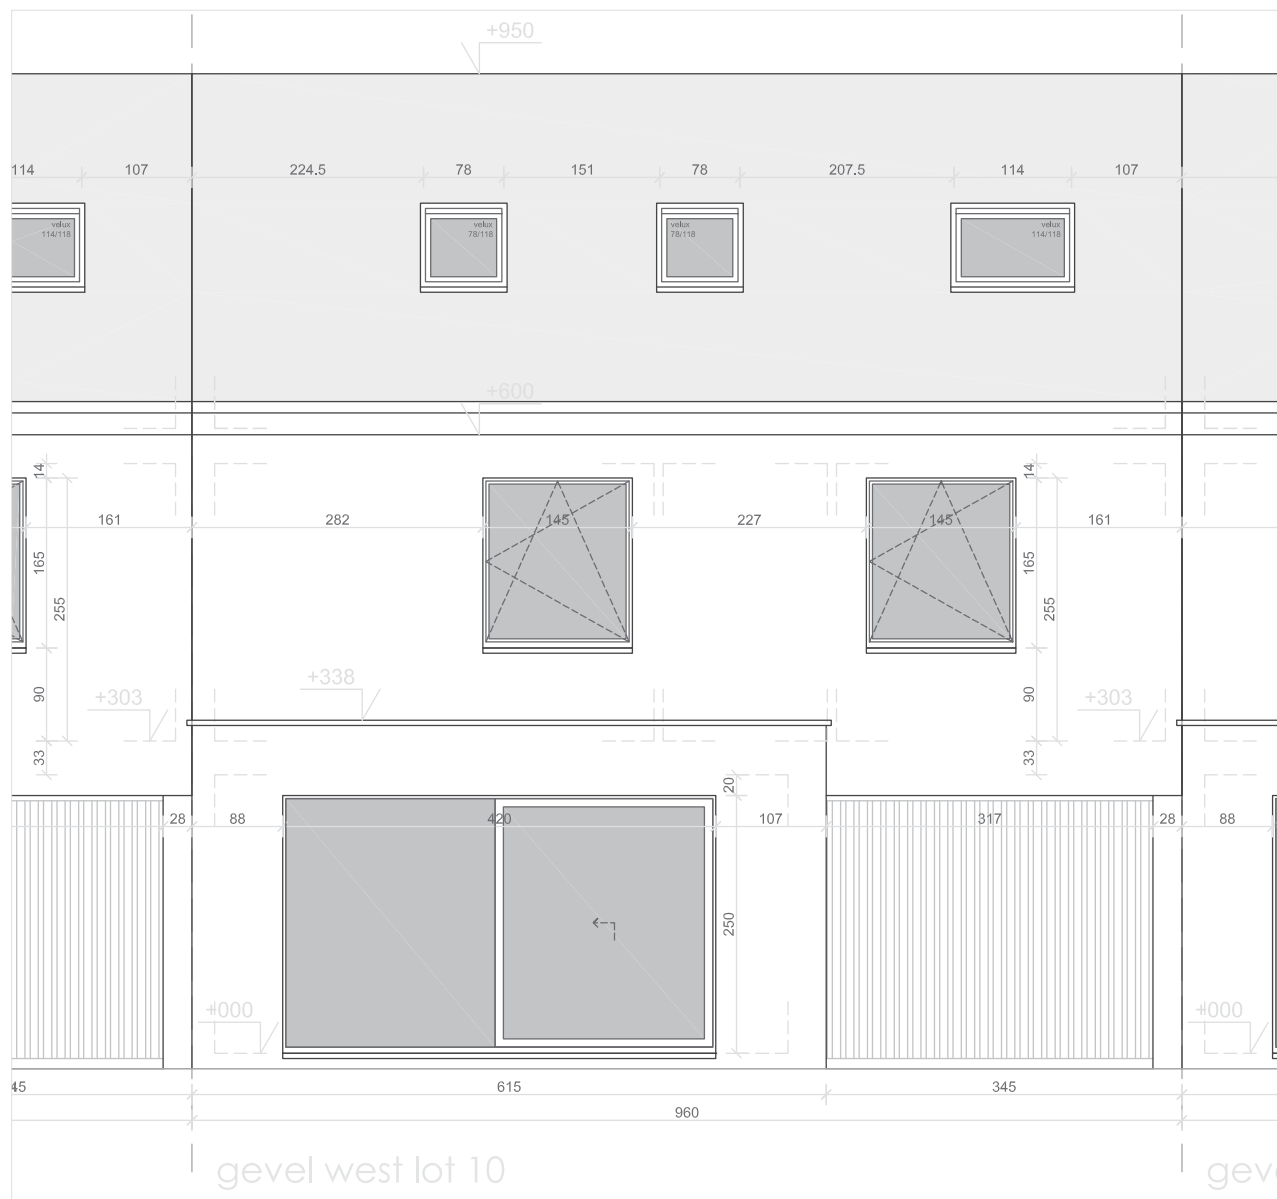

EIKHOF
Vremde

UNICAS
UNIEK WONEN

Lot 10 | Eikhof

Br. bew. opp. 146,15m²

glvr: 53,55 m² | 1ste: 53,55m² | zolder: 39,05m²

UNICAS
UNIEK WONEN

Lot 10 | Eikhof

Br. bew. opp. 146,15m²

glvr: 53,55 m² | 1ste: 53,55m² | zolder: 39,05m²

Lot 10 | Eikhof

Br. bew. opp. 146,15m²

glvr: 53,55 m² | 1ste: 53,55m² | zolder: 39,05m²

UNICAS
UNIEK WONEN

Lot 10 | Eikhof

Br. bew. opp. 146,15m²

glvr: 53,55 m² | 1ste: 53,55m² | zolder: 39,05m²

UNICAS
UNIEK WONEN

Lot 10 | Eikhof

Br. bew. opp. 146,15m²

glvr: 53,55 m² | 1ste: 53,55m² | zolder: 39,05m²

UNICAS
UNIEK WONEN

Lot 10 | Eikhof

Br. bew. opp. 146,15m²

glvr: 53,55 m² | 1ste: 53,55m² | zolder: 39,05m²