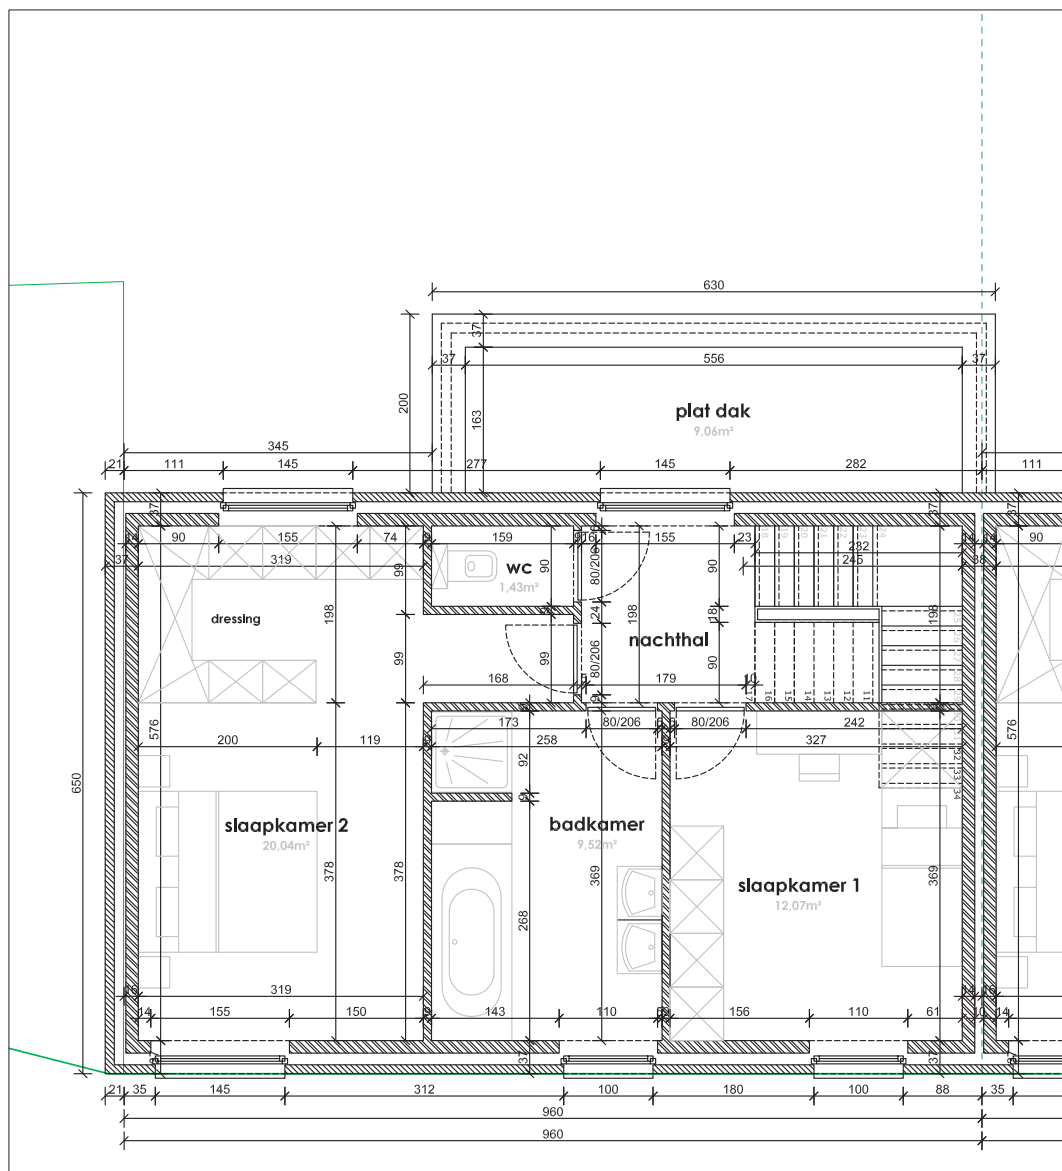

## Lot 11 | Eikhof

Br. bew. opp. 146,15m<sup>2</sup>

glvr: 53,55 m<sup>2</sup> | 1ste: 53,55m<sup>2</sup> | zolder: 39,05m<sup>2</sup>

**UNICAS**  
UNIEK WONEN

## Lot 11 | Eikhof

Br. bew. opp. 146,15m<sup>2</sup>

glvr: 53,55 m<sup>2</sup> | 1ste: 53,55m<sup>2</sup> | zolder: 39,05m<sup>2</sup>

Lot 11 | Eikhof

Br. bew. opp. 146,15m<sup>2</sup>

glvr: 53,55 m<sup>2</sup> | 1ste: 53,55m<sup>2</sup> | zolder: 39,05m<sup>2</sup>

**UNICAS**  
UNIEK WONEN

Lot 11 | Eikhof

Br. bew. opp. 146,15m<sup>2</sup>

glvr: 53,55 m<sup>2</sup> | 1ste: 53,55m<sup>2</sup> | zolder: 39,05m<sup>2</sup>

**UNICAS**  
UNIEK WONEN