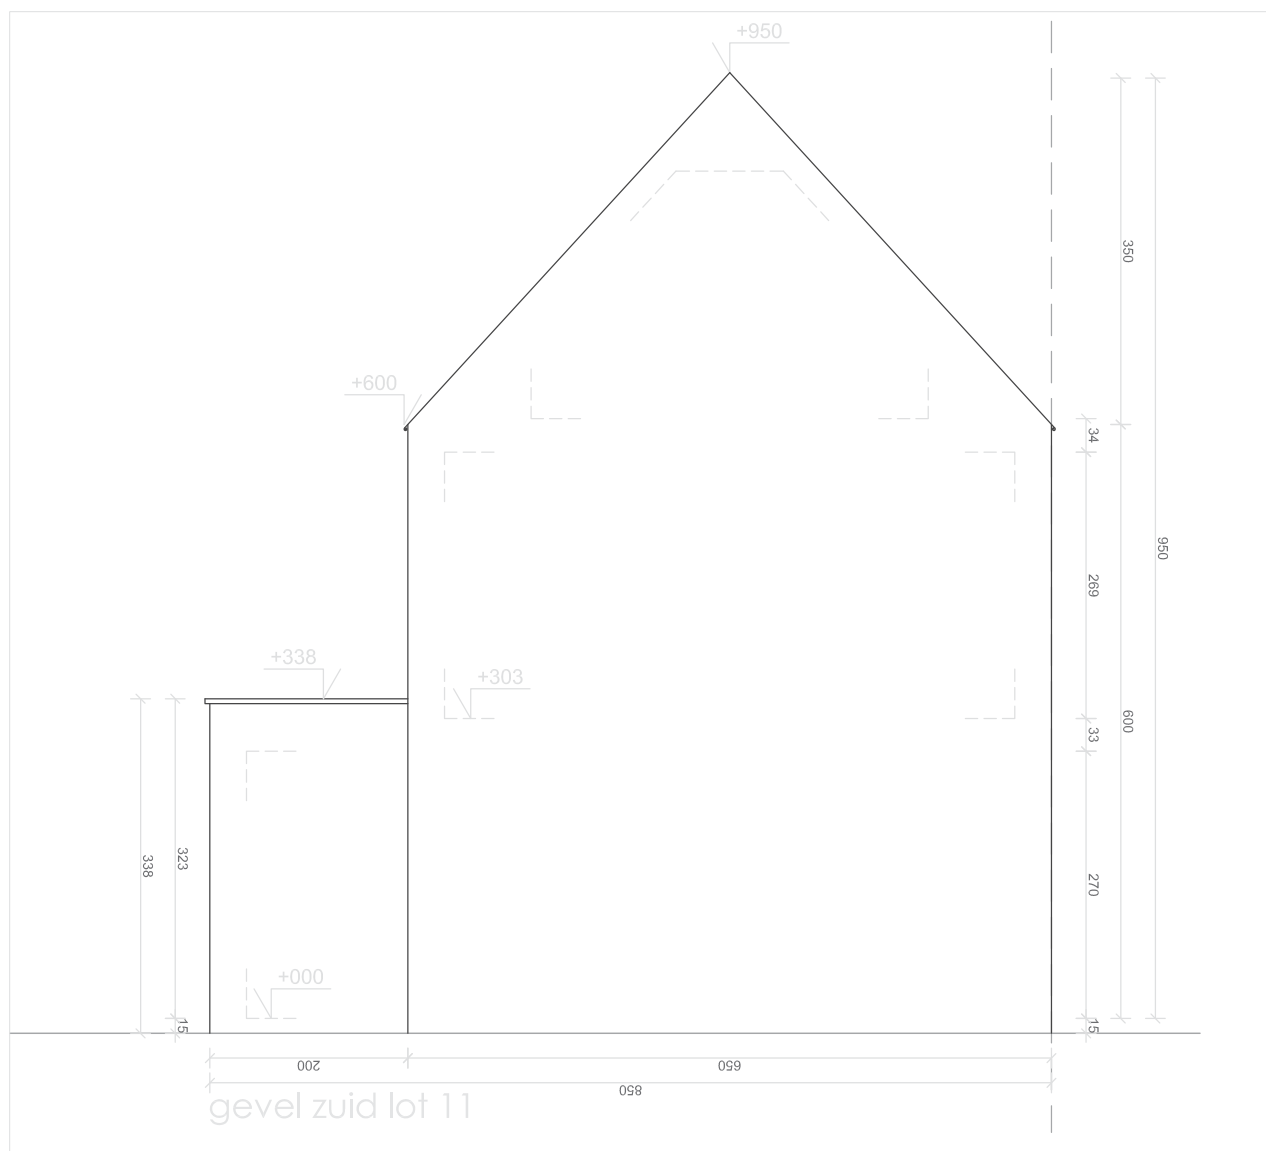

## Lot 11 | Eikhof

Br. bew. opp. 146,15m<sup>2</sup>

glvr: 53,55 m<sup>2</sup> | 1ste: 53,55m<sup>2</sup> | zolder: 39,05m<sup>2</sup>

**UNICAS**  
UNIEK WONEN

## Lot 11 | Eikhof

Br. bew. opp. 146,15m<sup>2</sup>

glvr: 53,55 m<sup>2</sup> | 1ste: 53,55m<sup>2</sup> | zolder: 39,05m<sup>2</sup>

Lot 11 | Eikhof

Br. bew. opp. 146,15m<sup>2</sup>

glvr: 53,55 m<sup>2</sup> | 1ste: 53,55m<sup>2</sup> | zolder: 39,05m<sup>2</sup>

## Lot 11 | Eikhof

Br. bew. opp. 146,15m<sup>2</sup>

glvr: 53,55 m<sup>2</sup> | 1ste: 53,55m<sup>2</sup> | zolder: 39,05m<sup>2</sup>

**UNICAS**  
UNIEK WONEN

Lot 11 | Eikhof

Br. bew. opp. 146,15m<sup>2</sup>

glvr: 53,55 m<sup>2</sup> | 1ste: 53,55m<sup>2</sup> | zolder: 39,05m<sup>2</sup>

**UNICAS**  
UNIEK WONEN