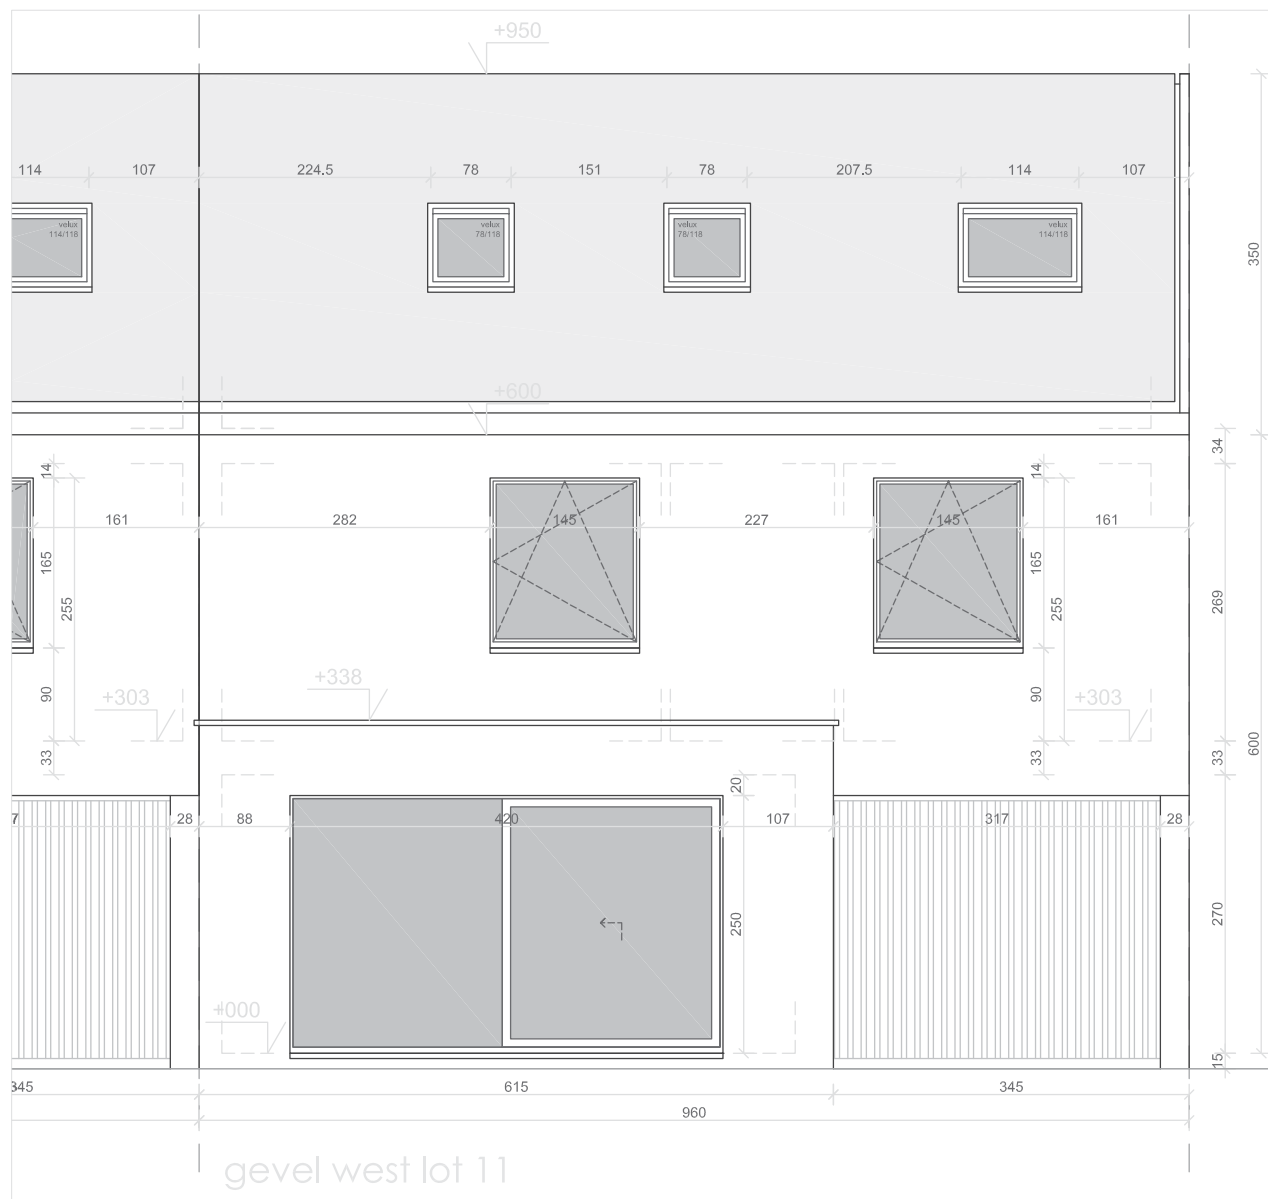

## Lot 11 | Eikhof

Br. bew. opp. 146,15m<sup>2</sup>

glvr: 53,55 m<sup>2</sup> | 1ste: 53,55m<sup>2</sup> | zolder: 39,05m<sup>2</sup>

**UNICAS**  
UNIEK WONEN

## Lot 11 | Eikhof

Br. bew. opp. 146,15m<sup>2</sup>

glvr: 53,55 m<sup>2</sup> | 1ste: 53,55m<sup>2</sup> | zolder: 39,05m<sup>2</sup>

Lot 11 | Eikhof

Br. bew. opp. 146,15m<sup>2</sup>

glvr: 53,55 m<sup>2</sup> | 1ste: 53,55m<sup>2</sup> | zolder: 39,05m<sup>2</sup>

**UNICAS**  
UNIEK WONEN

Lot 11 | Eikhof

Br. bew. opp. 146,15m<sup>2</sup>

glvr: 53,55 m<sup>2</sup> | 1ste: 53,55m<sup>2</sup> | zolder: 39,05m<sup>2</sup>

**UNICAS**  
UNIEK WONEN

## Lot 11 | Eikhof

Br. bew. opp. 146,15m<sup>2</sup>

glvr: 53,55 m<sup>2</sup> | 1ste: 53,55m<sup>2</sup> | zolder: 39,05m<sup>2</sup>

**UNICAS**  
UNIEK WONEN

Lot 11 | Eikhof

Br. bew. opp. 146,15m<sup>2</sup>