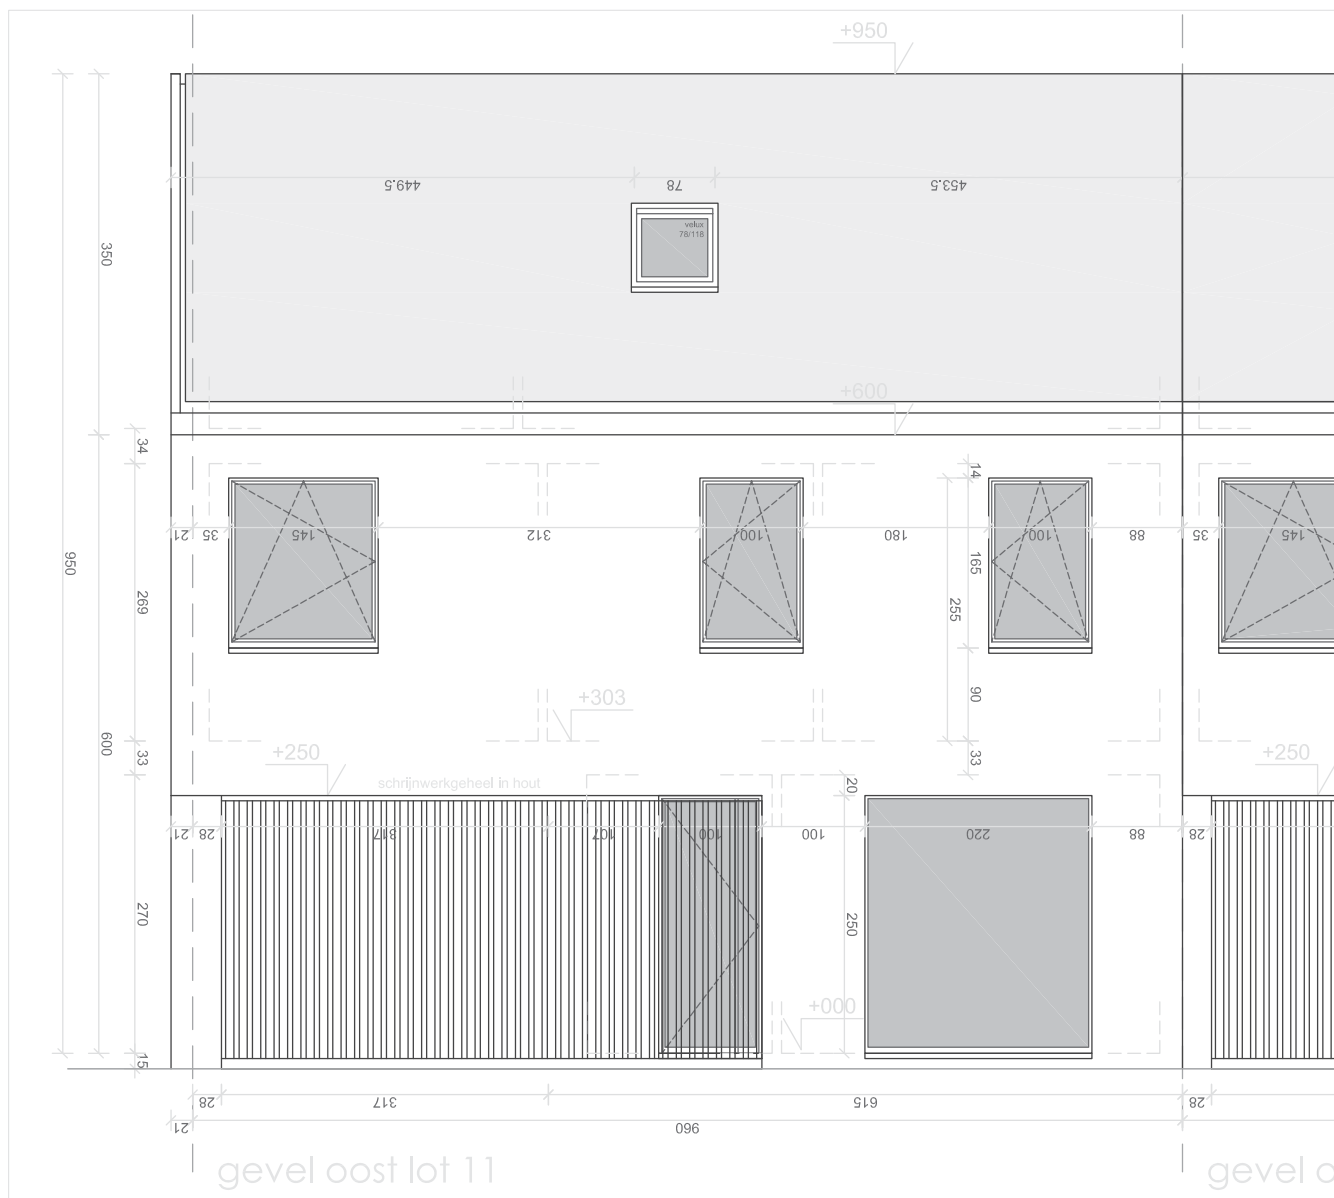

## Lot 11 | Eikhof

Br. bew. opp. 146,15m<sup>2</sup>

glvr: 53,55 m<sup>2</sup> | 1ste: 53,55m<sup>2</sup> | zolder: 39,05m<sup>2</sup>

**UNICAS**  
UNIEK WONEN

## Lot 11 | Eikhof

Br. bew. opp. 146,15m<sup>2</sup>

glvr: 53,55 m<sup>2</sup> | 1ste: 53,55m<sup>2</sup> | zolder: 39,05m<sup>2</sup>

Lot 11 | Eikhof

Br. bew. opp. 146,15m<sup>2</sup>

glvr: 53,55 m<sup>2</sup> | 1ste: 53,55m<sup>2</sup> | zolder: 39,05m<sup>2</sup>

**UNICAS**  
UNIEK WONEN

Lot 11 | Eikhof

Br. bew. opp. 146,15m<sup>2</sup>

glvr: 53,55 m<sup>2</sup> | 1ste: 53,55m<sup>2</sup> | zolder: 39,05m<sup>2</sup>

**UNICAS**  
UNIEK WONEN