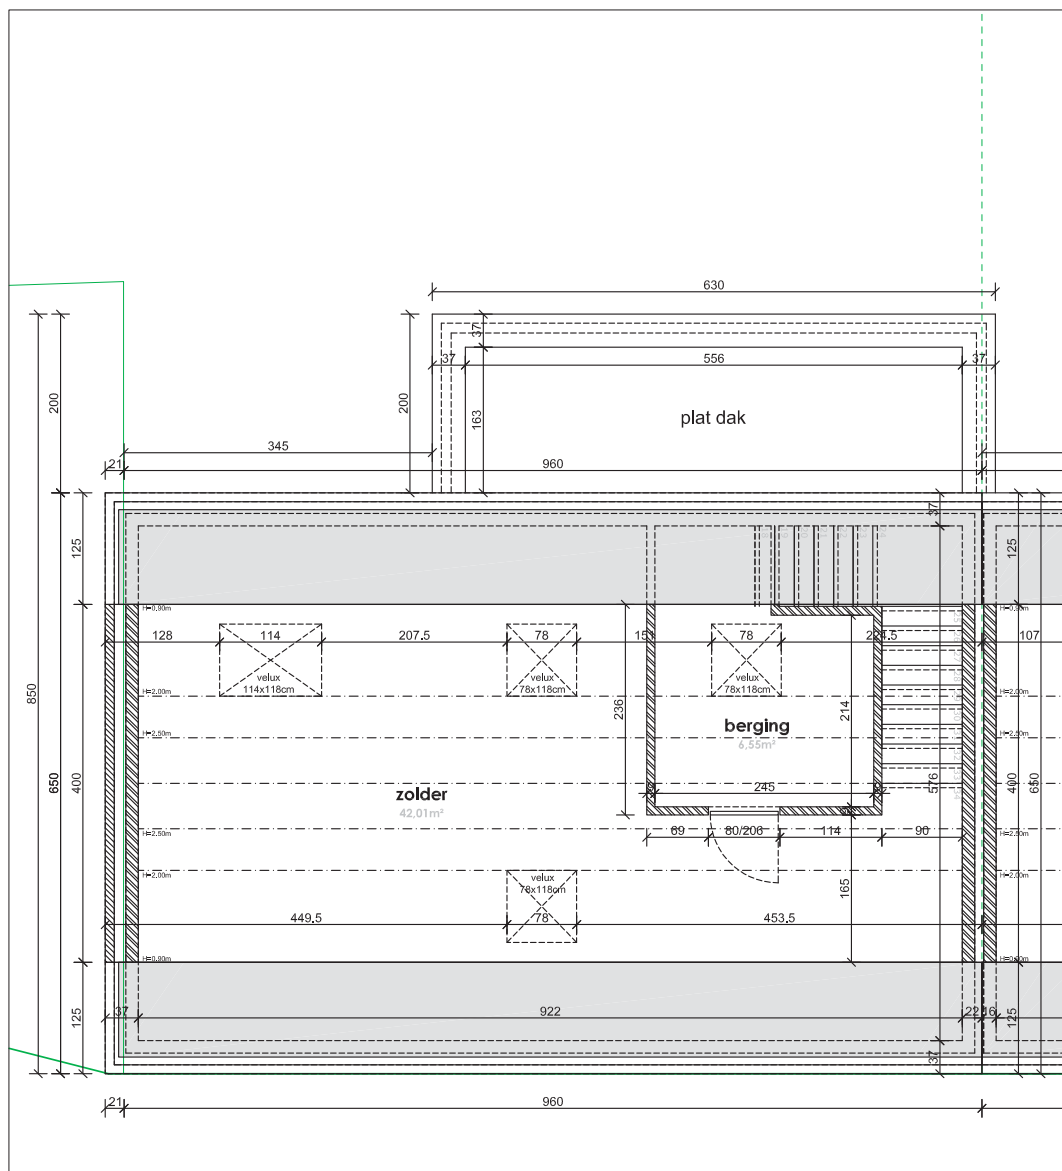

## Lot 11 | Eikhof

Br. bew. opp. 146,15m<sup>2</sup>

glvr: 53,55 m<sup>2</sup> | 1ste: 53,55m<sup>2</sup> | zolder: 39,05m<sup>2</sup>

**UNICAS**  
UNIEK WONEN

## Lot 11 | Eikhof

Br. bew. opp. 146,15m<sup>2</sup>

glvr: 53,55 m<sup>2</sup> | 1ste: 53,55m<sup>2</sup> | zolder: 39,05m<sup>2</sup>

Lot 11 | Eikhof

Br. bew. opp. 146,15m<sup>2</sup>

glvr: 53,55 m<sup>2</sup> | 1ste: 53,55m<sup>2</sup> | zolder: 39,05m<sup>2</sup>

**UNICAS**  
UNIEK WONEN

Lot 11 | Eikhof

Br. bew. opp. 146,15m<sup>2</sup>

glvr: 53,55 m<sup>2</sup> | 1ste: 53,55m<sup>2</sup> | zolder: 39,05m<sup>2</sup>

**UNICAS**  
UNIEK WONEN

## Lot 11 | Eikhof

Br. bew. opp. 146,15m<sup>2</sup>

glvr: 53,55 m<sup>2</sup> | 1ste: 53,55m<sup>2</sup> | zolder: 39,05m<sup>2</sup>

**UNICAS**  
UNIEK WONEN

Lot 11 | Eikhof

Br. bew. opp. 146,15m<sup>2</sup>