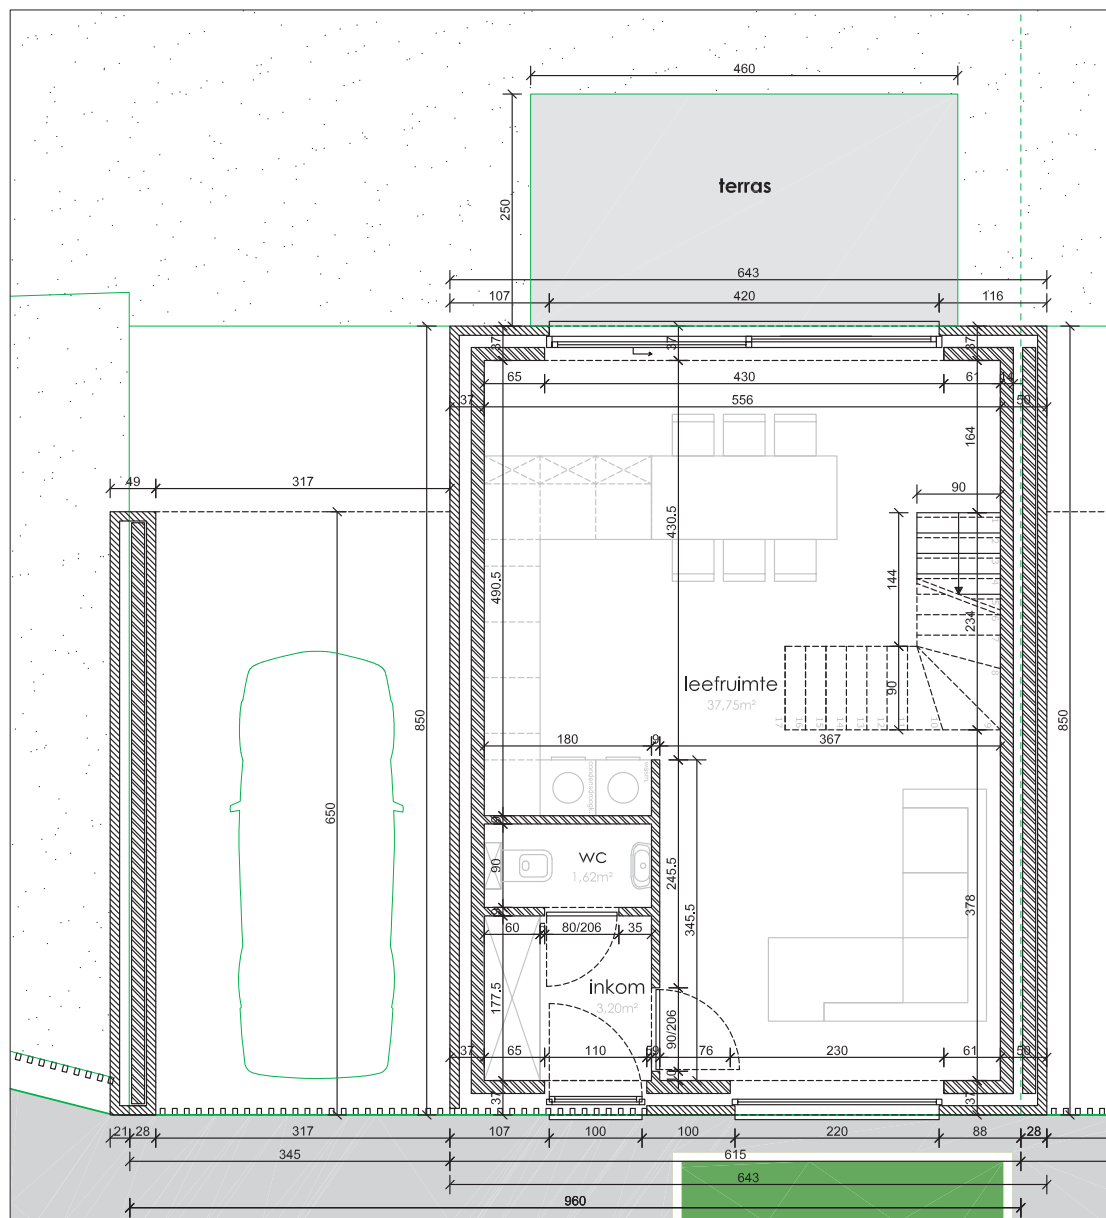

## Lot 11 | Eikhof

Br. bew. opp. 146,15m<sup>2</sup>

glvr: 53,55 m<sup>2</sup> | 1ste: 53,55m<sup>2</sup> | zolder: 39,05m<sup>2</sup>

**UNICAS**  
UNIEK WONEN

## Lot 11 | Eikhof

Br. bew. opp. 146,15m<sup>2</sup>

glvr: 53,55 m<sup>2</sup> | 1ste: 53,55m<sup>2</sup> | zolder: 39,05m<sup>2</sup>

Lot 11 | Eikhof

Br. bew. opp. 146,15m<sup>2</sup>

glvr: 53,55 m<sup>2</sup> | 1ste: 53,55m<sup>2</sup> | zolder: 39,05m<sup>2</sup>

**UNICAS**  
UNIEK WONEN

Lot 11 | Eikhof

Br. bew. opp. 146,15m<sup>2</sup>

glvr: 53,55 m<sup>2</sup> | 1ste: 53,55m<sup>2</sup> | zolder: 39,05m<sup>2</sup>

**UNICAS**  
UNIEK WONEN