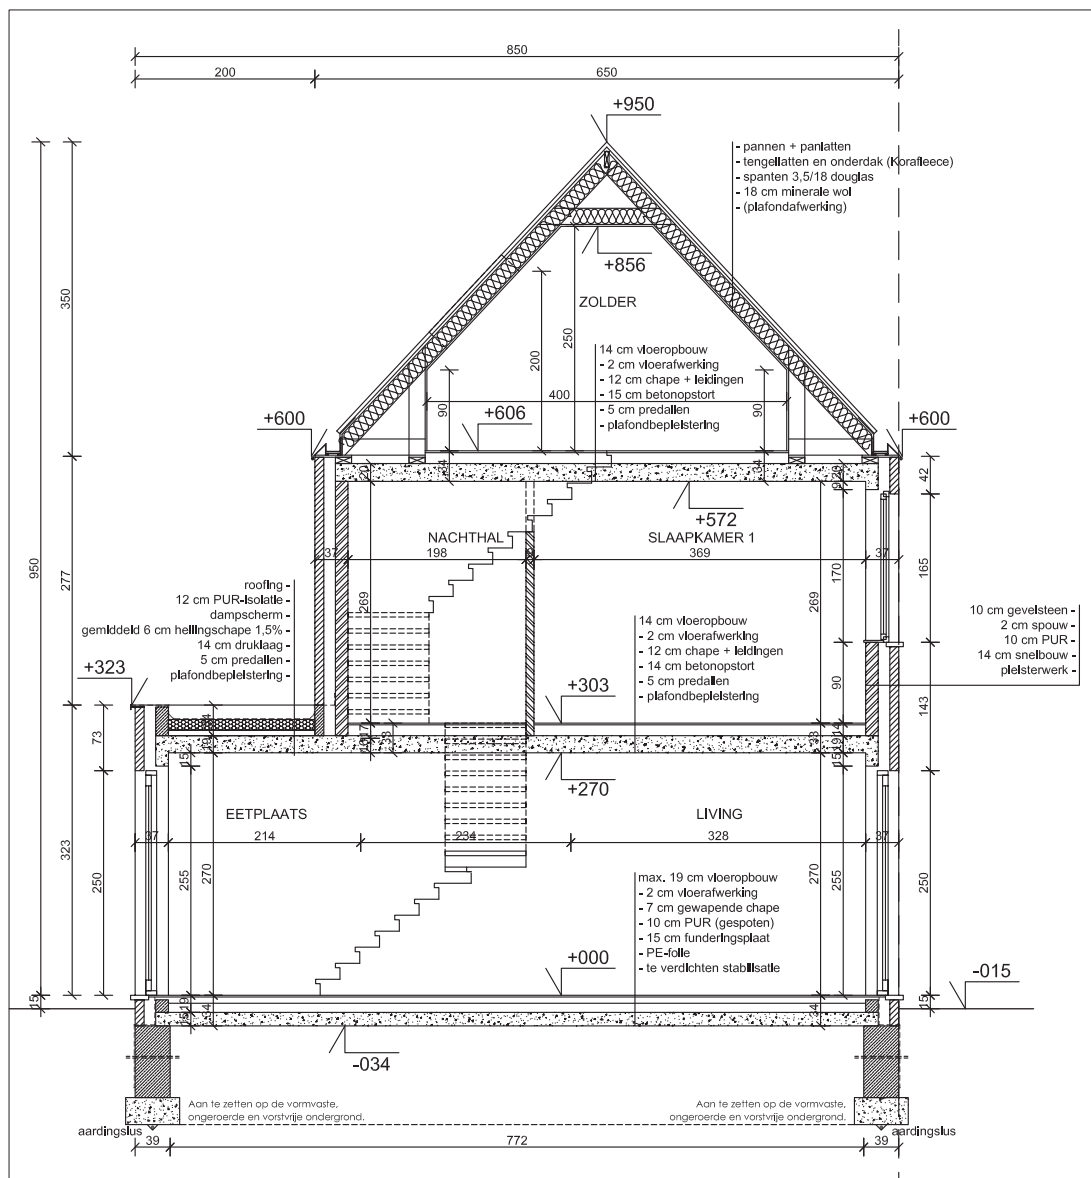

## Lot 11 | Eikhof

Br. bew. opp. 146,15m<sup>2</sup>

glvr: 53,55 m<sup>2</sup> | 1ste: 53,55m<sup>2</sup> | zolder: 39,05m<sup>2</sup>

**UNICAS**  
UNIEK WONEN

## Lot 11 | Eikhof

Br. bew. opp. 146,15m<sup>2</sup>

glvr: 53,55 m<sup>2</sup> | 1ste: 53,55m<sup>2</sup> | zolder: 39,05m<sup>2</sup>

Lot 11 | Eikhof

Br. bew. opp. 146,15m<sup>2</sup>

glvr: 53,55 m<sup>2</sup> | 1ste: 53,55m<sup>2</sup> | zolder: 39,05m<sup>2</sup>

**UNICAS**  
UNIEK WONEN

Lot 11 | Eikhof

Br. bew. opp. 146,15m<sup>2</sup>

glvr: 53,55 m<sup>2</sup> | 1ste: 53,55m<sup>2</sup> | zolder: 39,05m<sup>2</sup>

**UNICAS**  
UNIEK WONEN

## Lot 11 | Eikhof

Br. bew. opp. 146,15m<sup>2</sup>

glvr: 53,55 m<sup>2</sup> | 1ste: 53,55m<sup>2</sup> | zolder: 39,05m<sup>2</sup>

**UNICAS**  
UNIEK WONEN

Lot 11 | Eikhof

Br. bew. opp. 146,15m<sup>2</sup>