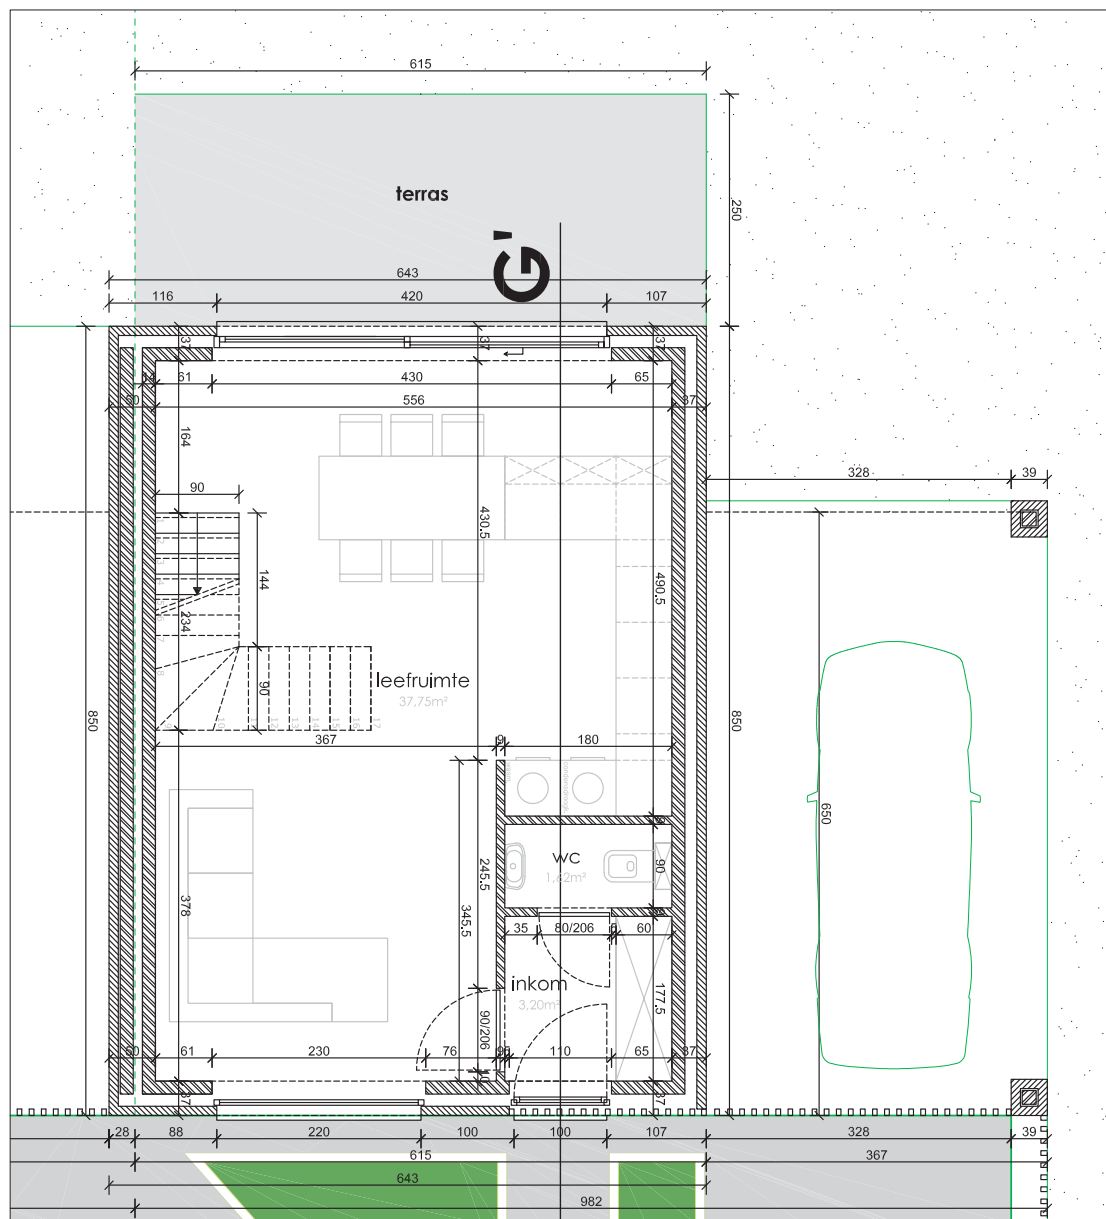

EIKHOF
Vremde

UNICAS
UNIEK WONEN

Lot 12 | Eikhof

Br. bew. opp. 157,83m²

glvr: 54,66 m² | 1ste: 63,83m² | zolder: 39,34m²

UNICAS
UNIEK WONEN

Lot 12 | Eikhof

Br. bew. opp. 157,83m²

glvr: 54,66 m² | 1ste: 63,83m² | zolder: 39,34m²

UNICAS
UNIEK WONEN

Lot 12 | Eikhof

Br. bew. opp. 157,83m²

glvr: 54,66 m² | 1ste: 63,83m² | zolder: 39,34m²

UNICAS
UNIEK WONEN

Lot 12 | Eikhof

Br. bew. opp. 157,83m²

glvr: 54,66 m² | 1ste: 63,83m² | zolder: 39,34m²

Lot 12 | Eikhof

Br. bew. opp. 157,83m²

glvr: 54,66 m² | 1ste: 63,83m² | zolder: 39,34m²

UNICAS
UNIEK WONEN

Lot 12 | Eikhof

Br. bew. opp. 157,83m²

glvr: 54,66 m² | 1ste: 63,83m² | zolder: 39,34m²

UNICAS
UNIEK WONEN

Lot 12 | Eikhof

Br. bew. opp. 157,83m²

glvr: 54,66 m² | 1ste: 63,83m² | zolder: 39,34m²

UNICAS
UNIEK WONEN