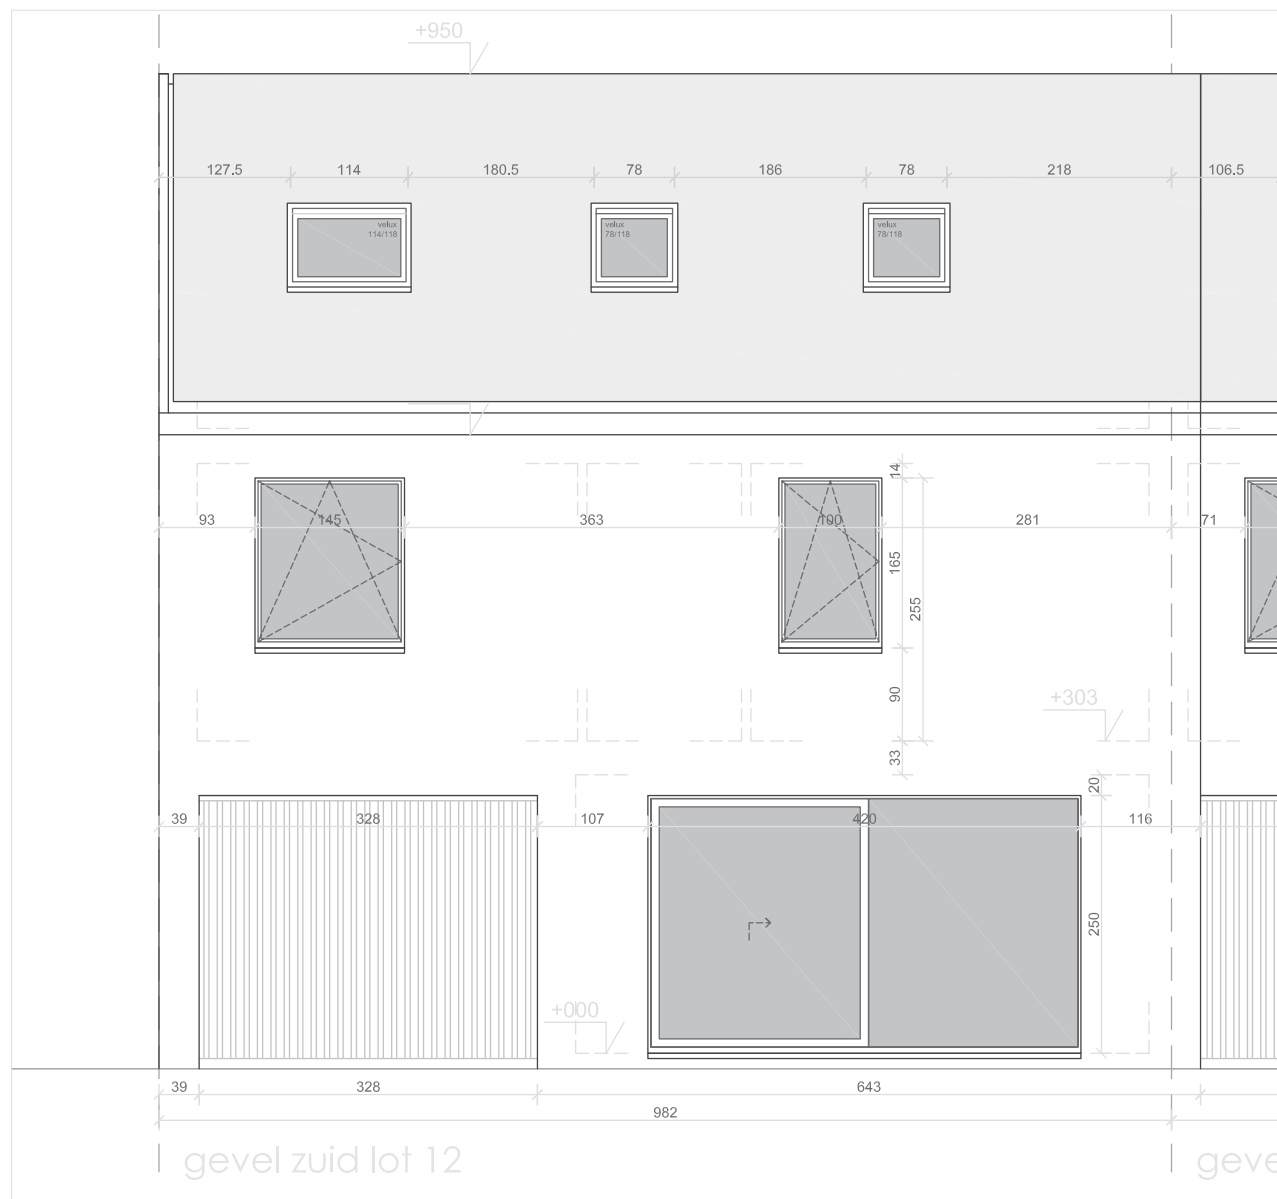

EIKHOF
Vremde

UNICAS
UNIEK WONEN

Lot 12 | Eikhof

Br. bew. opp. 157,83m²

glvr: 54,66 m² | 1ste: 63,83m² | zolder: 39,34m²

UNICAS
UNIEK WONEN

Lot 12 | Eikhof

Br. bew. opp. 157,83m²

glvr: 54,66 m² | 1ste: 63,83m² | zolder: 39,34m²

UNICAS
UNIEK WONEN

Lot 12 | Eikhof

Br. bew. opp. 157,83m²

glvr: 54,66 m² | 1ste: 63,83m² | zolder: 39,34m²

UNICAS
UNIEK WONEN

Lot 12 | Eikhof

Br. bew. opp. 157,83m²

glvr: 54,66 m² | 1ste: 63,83m² | zolder: 39,34m²

Lot 12 | Eikhof

Br. bew. opp. 157,83m²

glvr: 54,66 m² | 1ste: 63,83m² | zolder: 39,34m²

UNICAS
UNIEK WONEN

Lot 12 | Eikhof

Br. bew. opp. 157,83m²

glvr: 54,66 m² | 1ste: 63,83m² | zolder: 39,34m²

UNICAS
UNIEK WONEN

Lot 12 | Eikhof

Br. bew. opp. 157,83m²

glvr: 54,66 m² | 1ste: 63,83m² | zolder: 39,34m²

UNICAS
UNIEK WONEN