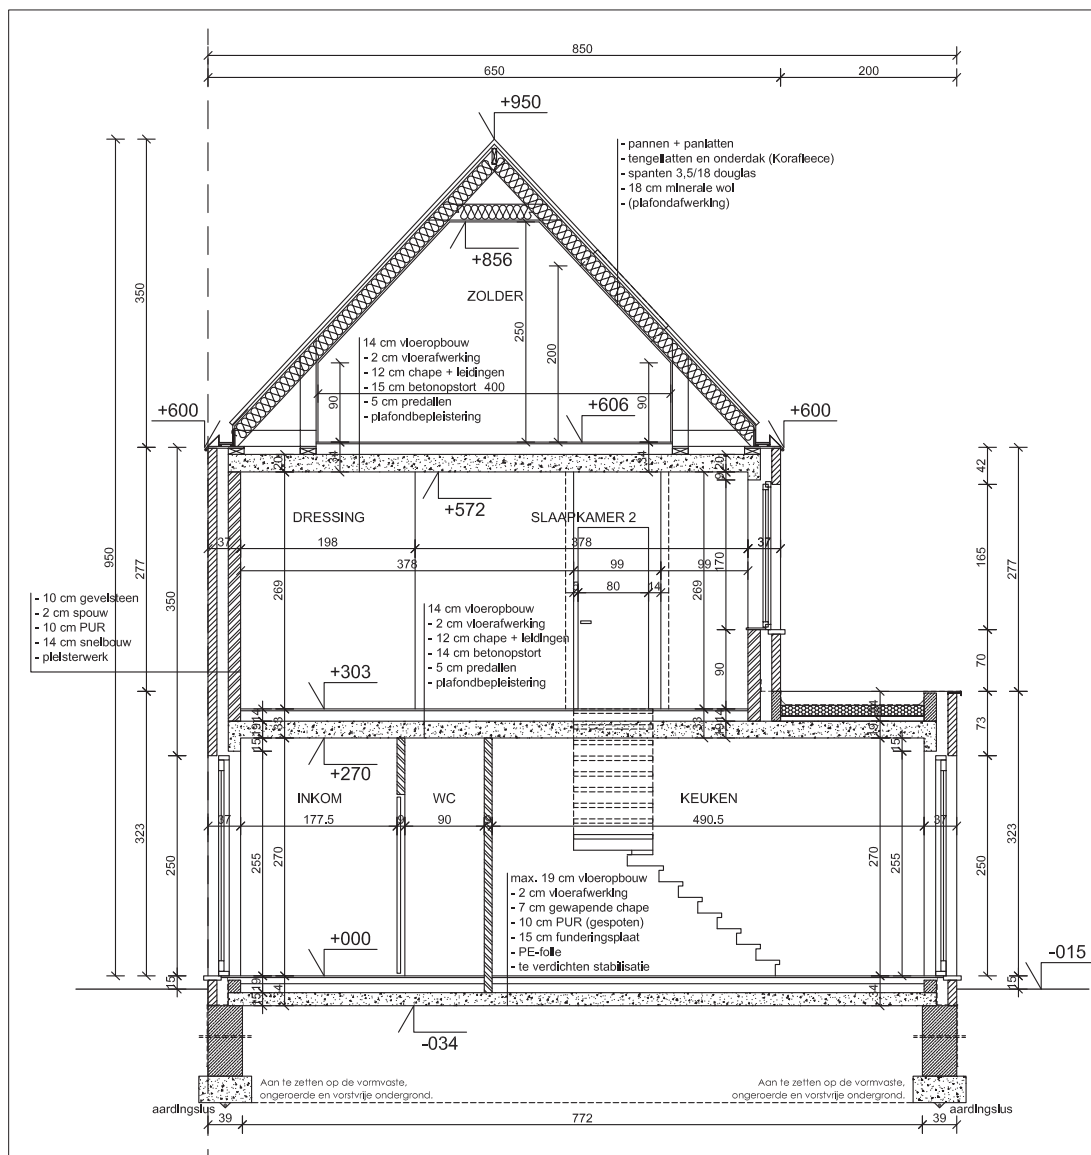

EIKHOF
Vremde

UNICAS
UNIEK WONEN

Lot 12 | Eikhof

Br. bew. opp. 157,83m²

glvr: 54,66 m² | 1ste: 63,83m² | zolder: 39,34m²

UNICAS
UNIEK WONEN

Lot 12 | Eikhof

Br. bew. opp. 157,83m²

glvr: 54,66 m² | 1ste: 63,83m² | zolder: 39,34m²

UNICAS
UNIEK WONEN

Lot 12 | Eikhof

Br. bew. opp. 157,83m²

glvr: 54,66 m² | 1ste: 63,83m² | zolder: 39,34m²

UNICAS
UNIEK WONEN

Lot 12 | Eikhof

Br. bew. opp. 157,83m²

glvr: 54,66 m² | 1ste: 63,83m² | zolder: 39,34m²

Lot 12 | Eikhof

Br. bew. opp. 157,83m²

glvr: 54,66 m² | 1ste: 63,83m² | zolder: 39,34m²

UNICAS
UNIEK WONEN

Lot 12 | Eikhof

Br. bew. opp. 157,83m²

glvr: 54,66 m² | 1ste: 63,83m² | zolder: 39,34m²

UNICAS
UNIEK WONEN

Lot 12 | Eikhof

Br. bew. opp. 157,83m²

glvr: 54,66 m² | 1ste: 63,83m² | zolder: 39,34m²

UNICAS
UNIEK WONEN