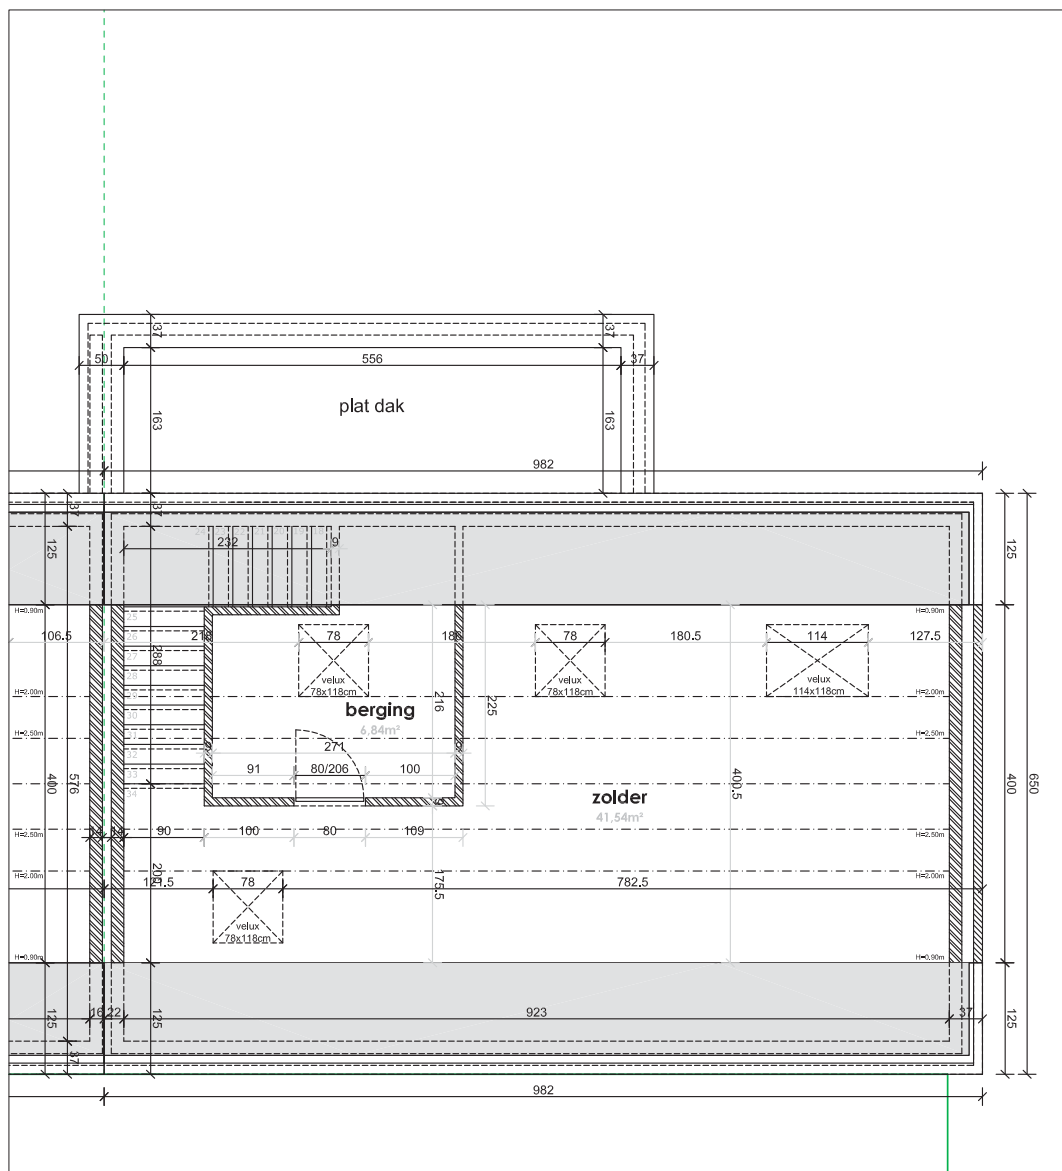

EIKHOF
Vremde

UNICAS
UNIEK WONEN

Lot 12 | Eikhof

Br. bew. opp. 157,83m²

glvr: 54,66 m² | 1ste: 63,83m² | zolder: 39,34m²

UNICAS
UNIEK WONEN

Lot 12 | Eikhof

Br. bew. opp. 157,83m²

glvr: 54,66 m² | 1ste: 63,83m² | zolder: 39,34m²

UNICAS
UNIEK WONEN

Lot 12 | Eikhof

Br. bew. opp. 157,83m²

glvr: 54,66 m² | 1ste: 63,83m² | zolder: 39,34m²

UNICAS
UNIEK WONEN

Lot 12 | Eikhof

Br. bew. opp. 157,83m²

glvr: 54,66 m² | 1ste: 63,83m² | zolder: 39,34m²

Lot 12 | Eikhof

Br. bew. opp. 157,83m²

glvr: 54,66 m² | 1ste: 63,83m² | zolder: 39,34m²

UNICAS
UNIEK WONEN

Lot 12 | Eikhof

Br. bew. opp. 157,83m²

glvr: 54,66 m² | 1ste: 63,83m² | zolder: 39,34m²

UNICAS
UNIEK WONEN

Lot 12 | Eikhof

Br. bew. opp. 157,83m²

glvr: 54,66 m² | 1ste: 63,83m² | zolder: 39,34m²

UNICAS
UNIEK WONEN