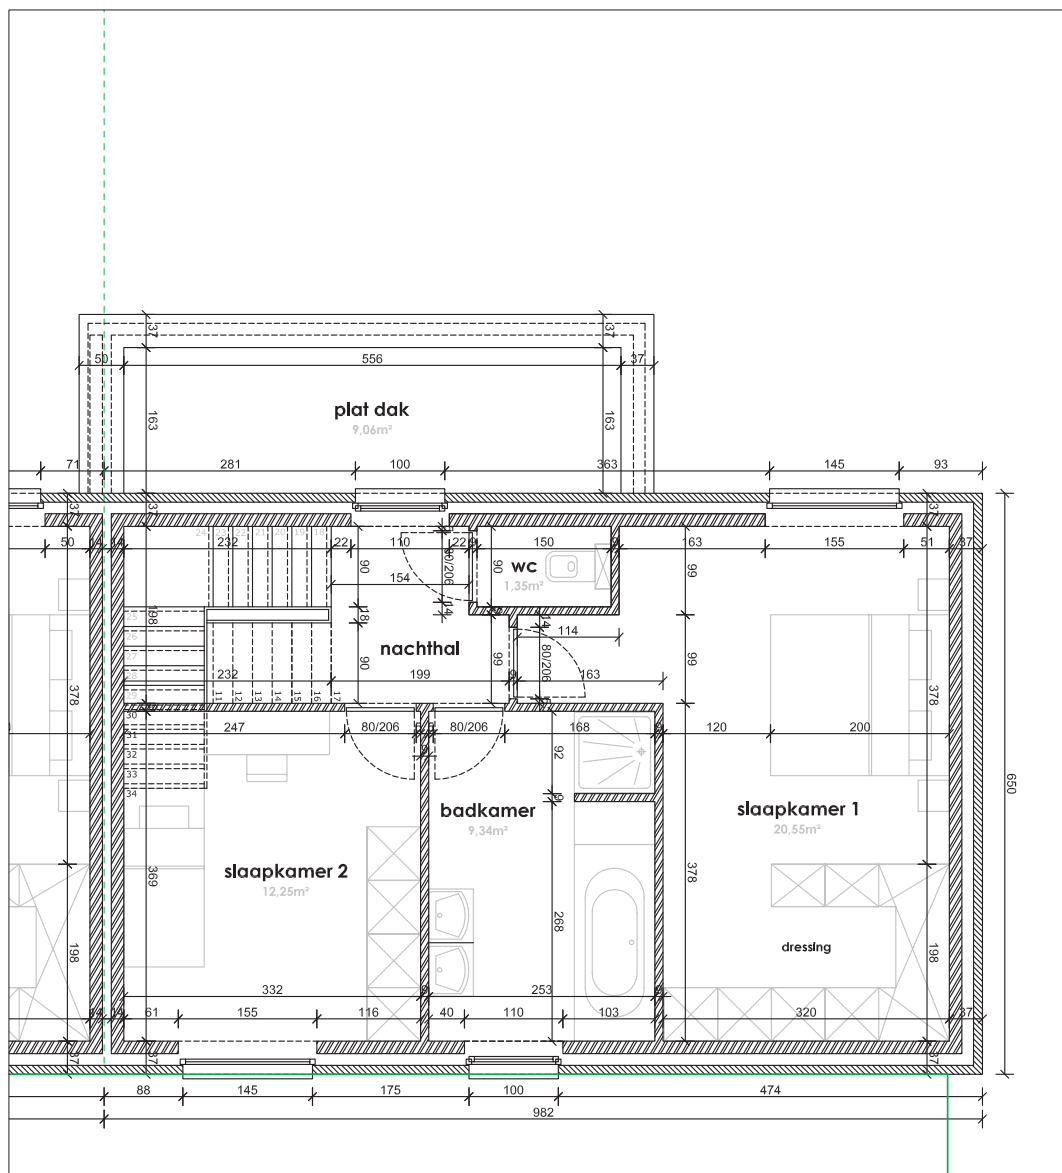

EIKHOF
Vremde

UNICAS
UNIEK WONEN

Lot 12 | Eikhof

Br. bew. opp. 157,83m²

glvr: 54,66 m² | 1ste: 63,83m² | zolder: 39,34m²

UNICAS
UNIEK WONEN

Lot 12 | Eikhof

Br. bew. opp. 157,83m²

glvr: 54,66 m² | 1ste: 63,83m² | zolder: 39,34m²

UNICAS
UNIEK WONEN

Lot 12 | Eikhof

Br. bew. opp. 157,83m²

glvr: 54,66 m² | 1ste: 63,83m² | zolder: 39,34m²

UNICAS
UNIEK WONEN

Lot 12 | Eikhof

Br. bew. opp. 157,83m²

glvr: 54,66 m² | 1ste: 63,83m² | zolder: 39,34m²

Lot 12 | Eikhof

Br. bew. opp. 157,83m²

glvr: 54,66 m² | 1ste: 63,83m² | zolder: 39,34m²

UNICAS
UNIEK WONEN

Lot 12 | Eikhof

Br. bew. opp. 157,83m²

glvr: 54,66 m² | 1ste: 63,83m² | zolder: 39,34m²

UNICAS
UNIEK WONEN

Lot 12 | Eikhof

Br. bew. opp. 157,83m²

glvr: 54,66 m² | 1ste: 63,83m² | zolder: 39,34m²

UNICAS
UNIEK WONEN