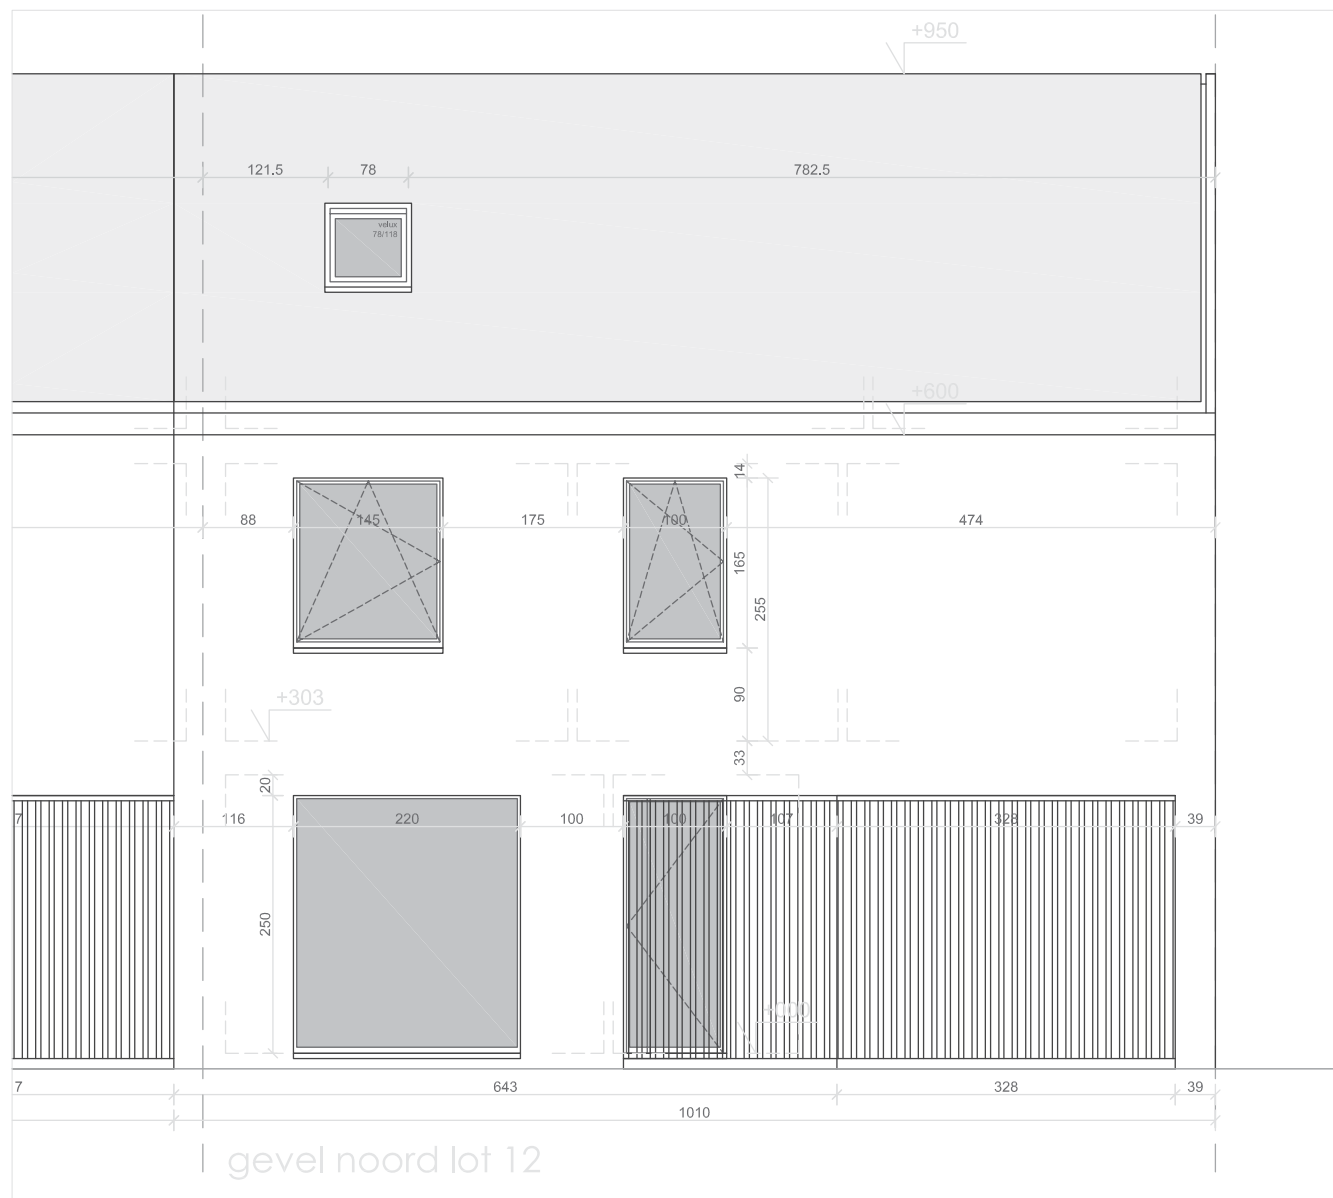

EIKHOF
Vremde

UNICAS
UNIEK WONEN

Lot 12 | Eikhof

Br. bew. opp. 157,83m²

glvr: 54,66 m² | 1ste: 63,83m² | zolder: 39,34m²

UNICAS
UNIEK WONEN

Lot 12 | Eikhof

Br. bew. opp. 157,83m²

glvr: 54,66 m² | 1ste: 63,83m² | zolder: 39,34m²

UNICAS
UNIEK WONEN

Lot 12 | Eikhof

Br. bew. opp. 157,83m²

glvr: 54,66 m² | 1ste: 63,83m² | zolder: 39,34m²

UNICAS
UNIEK WONEN

Lot 12 | Eikhof

Br. bew. opp. 157,83m²

glvr: 54,66 m² | 1ste: 63,83m² | zolder: 39,34m²

Lot 12 | Eikhof

Br. bew. opp. 157,83m²

glvr: 54,66 m² | 1ste: 63,83m² | zolder: 39,34m²

UNICAS
UNIEK WONEN

Lot 12 | Eikhof

Br. bew. opp. 157,83m²

glvr: 54,66 m² | 1ste: 63,83m² | zolder: 39,34m²

UNICAS
UNIEK WONEN

Lot 12 | Eikhof

Br. bew. opp. 157,83m²

glvr: 54,66 m² | 1ste: 63,83m² | zolder: 39,34m²

UNICAS
UNIEK WONEN