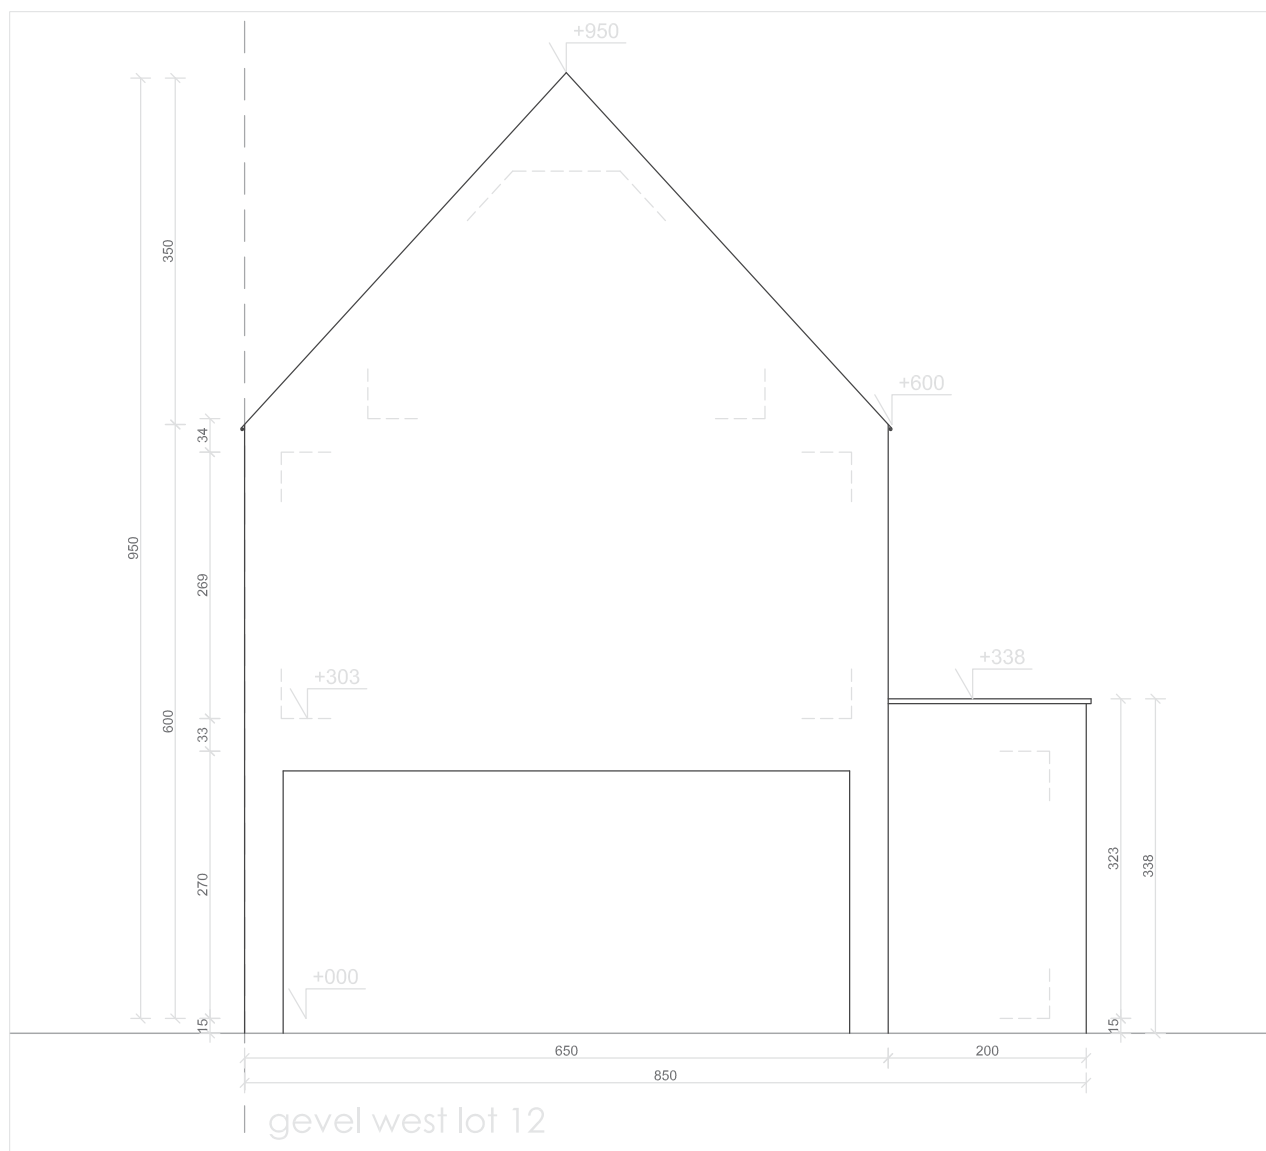

EIKHOF
Vremde

UNICAS
UNIEK WONEN

Lot 12 | Eikhof

Br. bew. opp. 157,83m²

glvr: 54,66 m² | 1ste: 63,83m² | zolder: 39,34m²

UNICAS
UNIEK WONEN

Lot 12 | Eikhof

Br. bew. opp. 157,83m²

glvr: 54,66 m² | 1ste: 63,83m² | zolder: 39,34m²

UNICAS
UNIEK WONEN

Lot 12 | Eikhof

Br. bew. opp. 157,83m²

glvr: 54,66 m² | 1ste: 63,83m² | zolder: 39,34m²

UNICAS
UNIEK WONEN

Lot 12 | Eikhof

Br. bew. opp. 157,83m²

glvr: 54,66 m² | 1ste: 63,83m² | zolder: 39,34m²

Lot 12 | Eikhof

Br. bew. opp. 157,83m²

glvr: 54,66 m² | 1ste: 63,83m² | zolder: 39,34m²

UNICAS
UNIEK WONEN

Lot 12 | Eikhof

Br. bew. opp. 157,83m²

glvr: 54,66 m² | 1ste: 63,83m² | zolder: 39,34m²

UNICAS
UNIEK WONEN

Lot 12 | Eikhof

Br. bew. opp. 157,83m²

glvr: 54,66 m² | 1ste: 63,83m² | zolder: 39,34m²

UNICAS
UNIEK WONEN