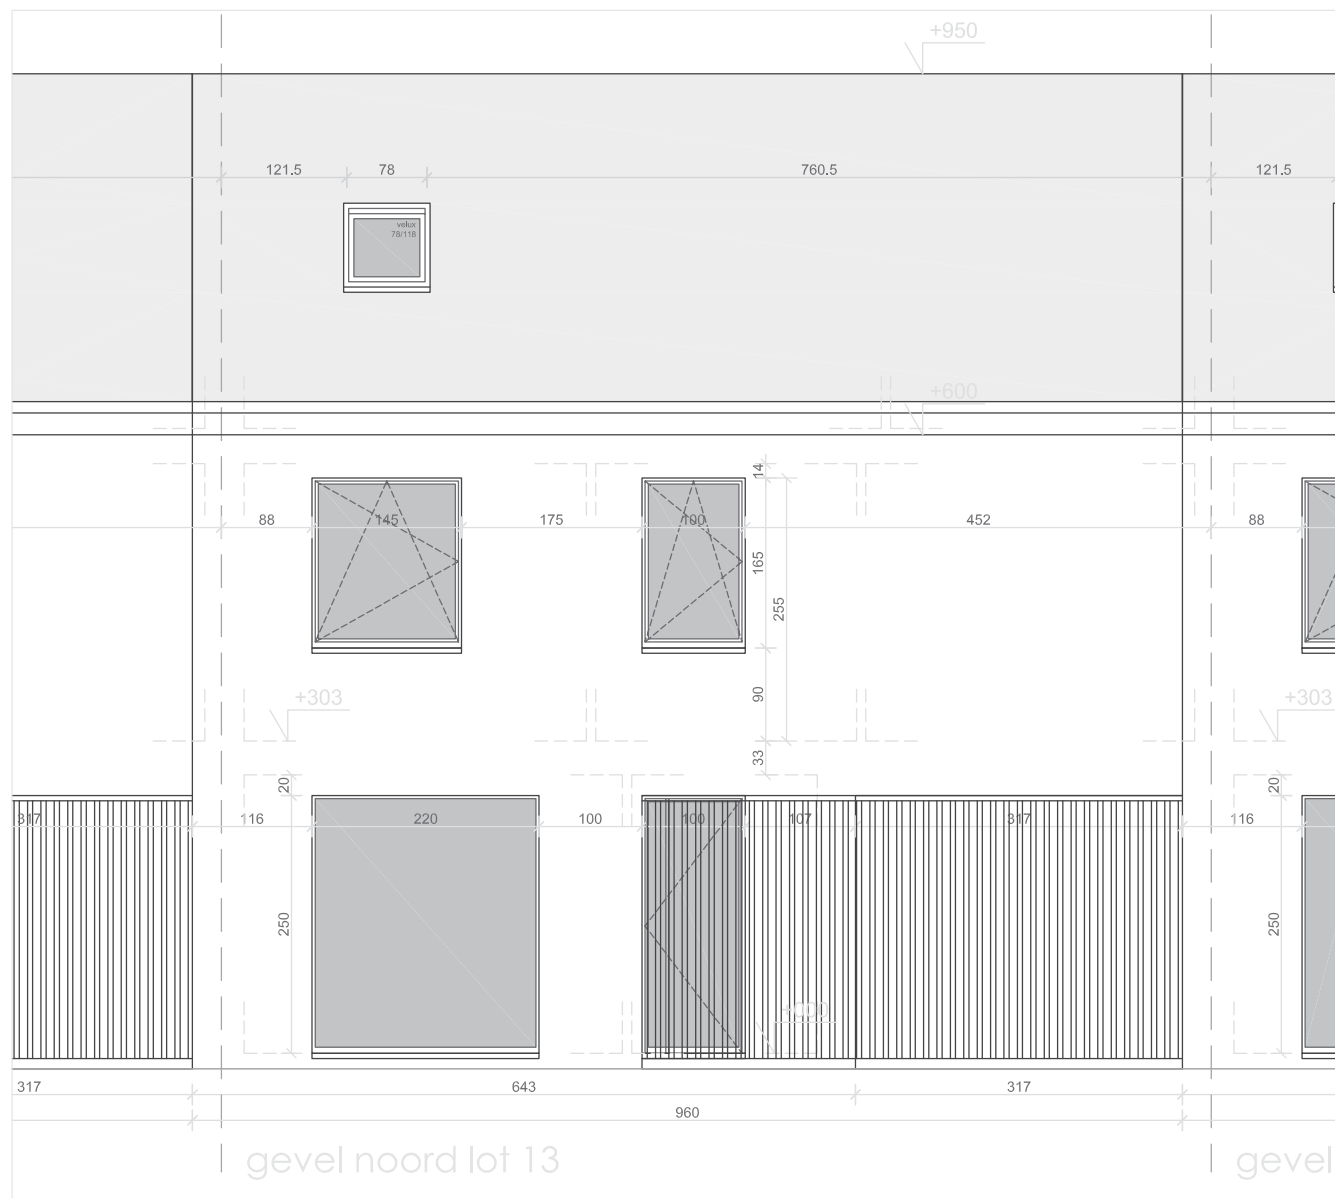

EIKHOF
Vremde

UNICAS
UNIEK WONEN

Lot 13 | Eikhof

Br. bew. opp. 155,51m²

glvr: 54,66 m² | 1ste: 62,40m² | zolder: 38,45m²

UNICAS
UNIEK WONEN

Lot 13 | Eikhof

Br. bew. opp. 155,51m²

glvr: 54,66 m² | 1ste: 62,40m² | zolder: 38,45m²

UNICAS
UNIEK WONEN

Lot 13 | Eikhof

Br. bew. opp. 155,51m²

glvr: 54,66 m² | 1ste: 62,40m² | zolder: 38,45m²

UNICAS
UNIEK WONEN

Lot 13 | Eikhof

Br. bew. opp. 155,51m²

glvr: 54,66 m² | 1ste: 62,40m² | zolder: 38,45m²

UNICAS
UNIEK WONEN

Lot 13 | Eikhof

Br. bew. opp. 155,51m²

glvr: 54,66 m² | 1ste: 62,40m² | zolder: 38,45m²

Lot 13 | Eikhof

Br. bew. opp. 155,51m²

glvr: 54,66 m² | 1ste: 62,40m² | zolder: 38,45m²