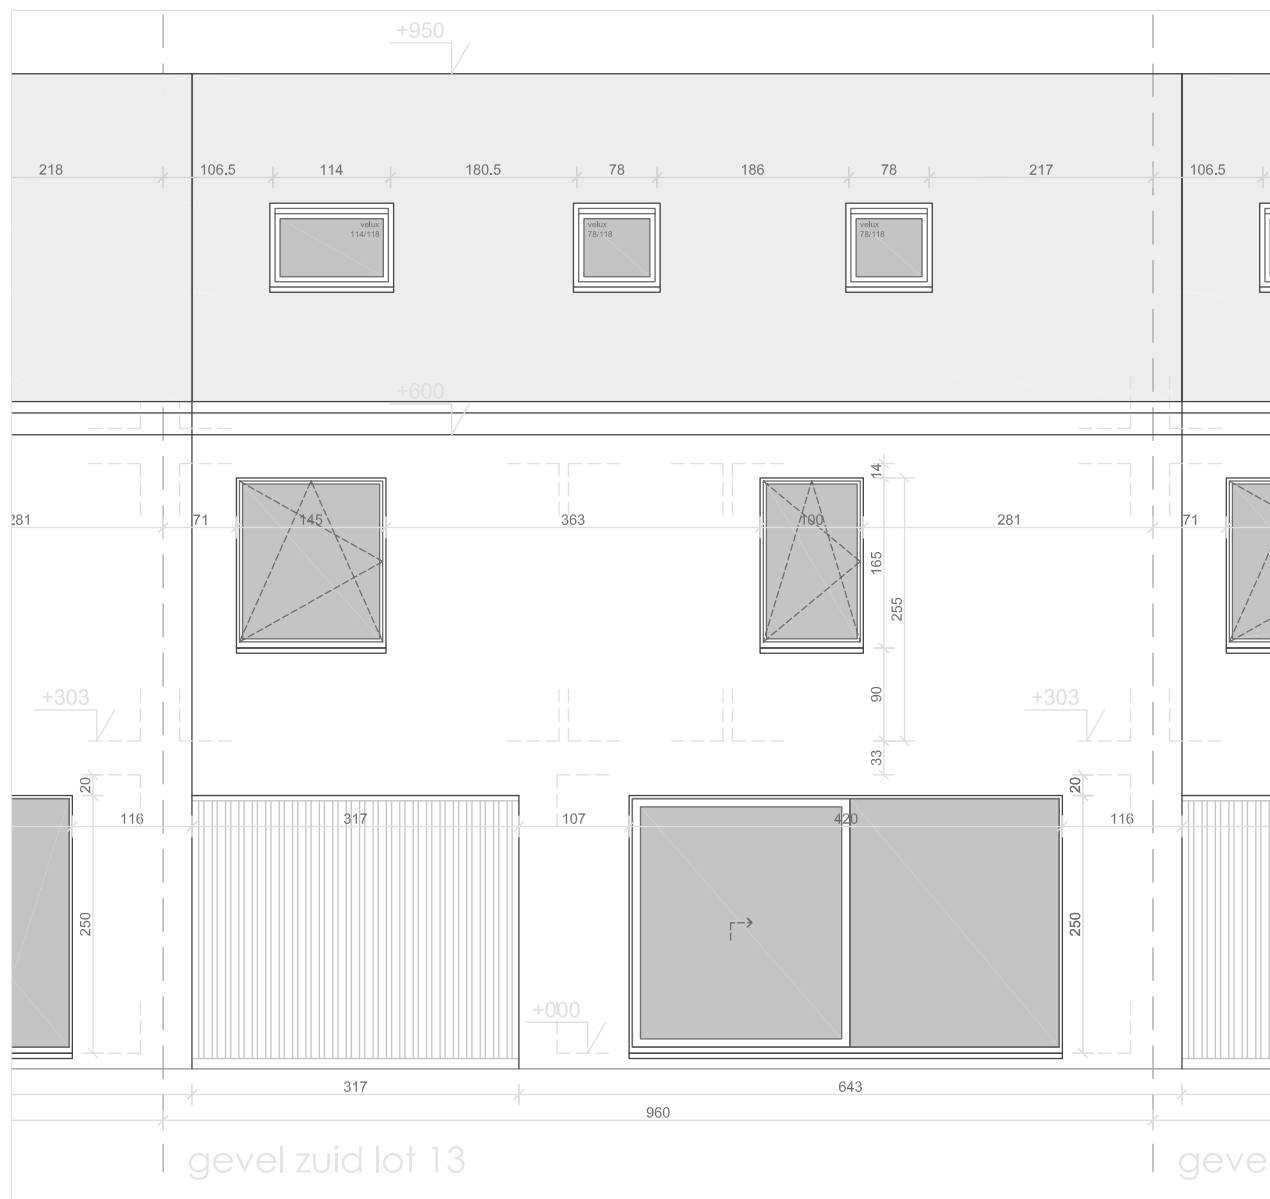

EIKHOF
Vremde

UNICAS
UNIEK WONEN

Lot 13 | Eikhof

Br. bew. opp. 155,51m²

glvr: 54,66 m² | 1ste: 62,40m² | zolder: 38,45m²

UNICAS
UNIEK WONEN

Lot 13 | Eikhof

Br. bew. opp. 155,51m²

glvr: 54,66 m² | 1ste: 62,40m² | zolder: 38,45m²

UNICAS
UNIEK WONEN

Lot 13 | Eikhof

Br. bew. opp. 155,51m²

glvr: 54,66 m² | 1ste: 62,40m² | zolder: 38,45m²

UNICAS
UNIEK WONEN

Lot 13 | Eikhof

Br. bew. opp. 155,51m²

glvr: 54,66 m² | 1ste: 62,40m² | zolder: 38,45m²

UNICAS
UNIEK WONEN

Lot 13 | Eikhof

Br. bew. opp. 155,51m²

glvr: 54,66 m² | 1ste: 62,40m² | zolder: 38,45m²

Lot 13 | Eikhof

Br. bew. opp. 155,51m²

glvr: 54,66 m² | 1ste: 62,40m² | zolder: 38,45m²