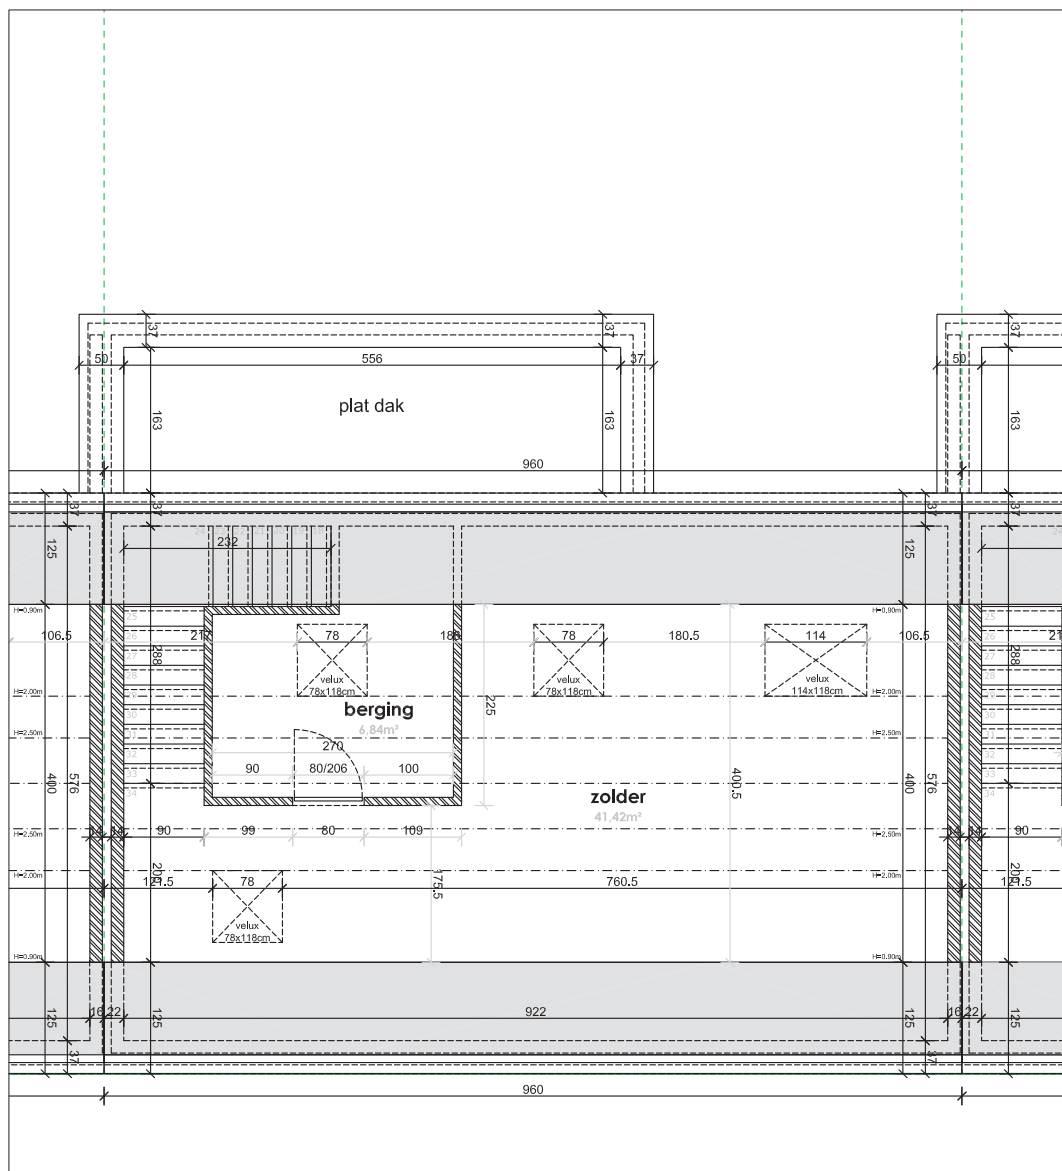

EIKHOF
Vremde

UNICAS
UNIEK WONEN

Lot 13 | Eikhof

Br. bew. opp. 155,51m²

glvr: 54,66 m² | 1ste: 62,40m² | zolder: 38,45m²

UNICAS
UNIEK WONEN

Lot 13 | Eikhof

Br. bew. opp. 155,51m²

glvr: 54,66 m² | 1ste: 62,40m² | zolder: 38,45m²

UNICAS
UNIEK WONEN

Lot 13 | Eikhof

Br. bew. opp. 155,51m²

glvr: 54,66 m² | 1ste: 62,40m² | zolder: 38,45m²

UNICAS
UNIEK WONEN

Lot 13 | Eikhof

Br. bew. opp. 155,51m²

glvr: 54,66 m² | 1ste: 62,40m² | zolder: 38,45m²

UNICAS
UNIEK WONEN

Lot 13 | Eikhof

Br. bew. opp. 155,51m²

glvr: 54,66 m² | 1ste: 62,40m² | zolder: 38,45m²

Lot 13 | Eikhof

Br. bew. opp. 155,51m²

glvr: 54,66 m² | 1ste: 62,40m² | zolder: 38,45m²