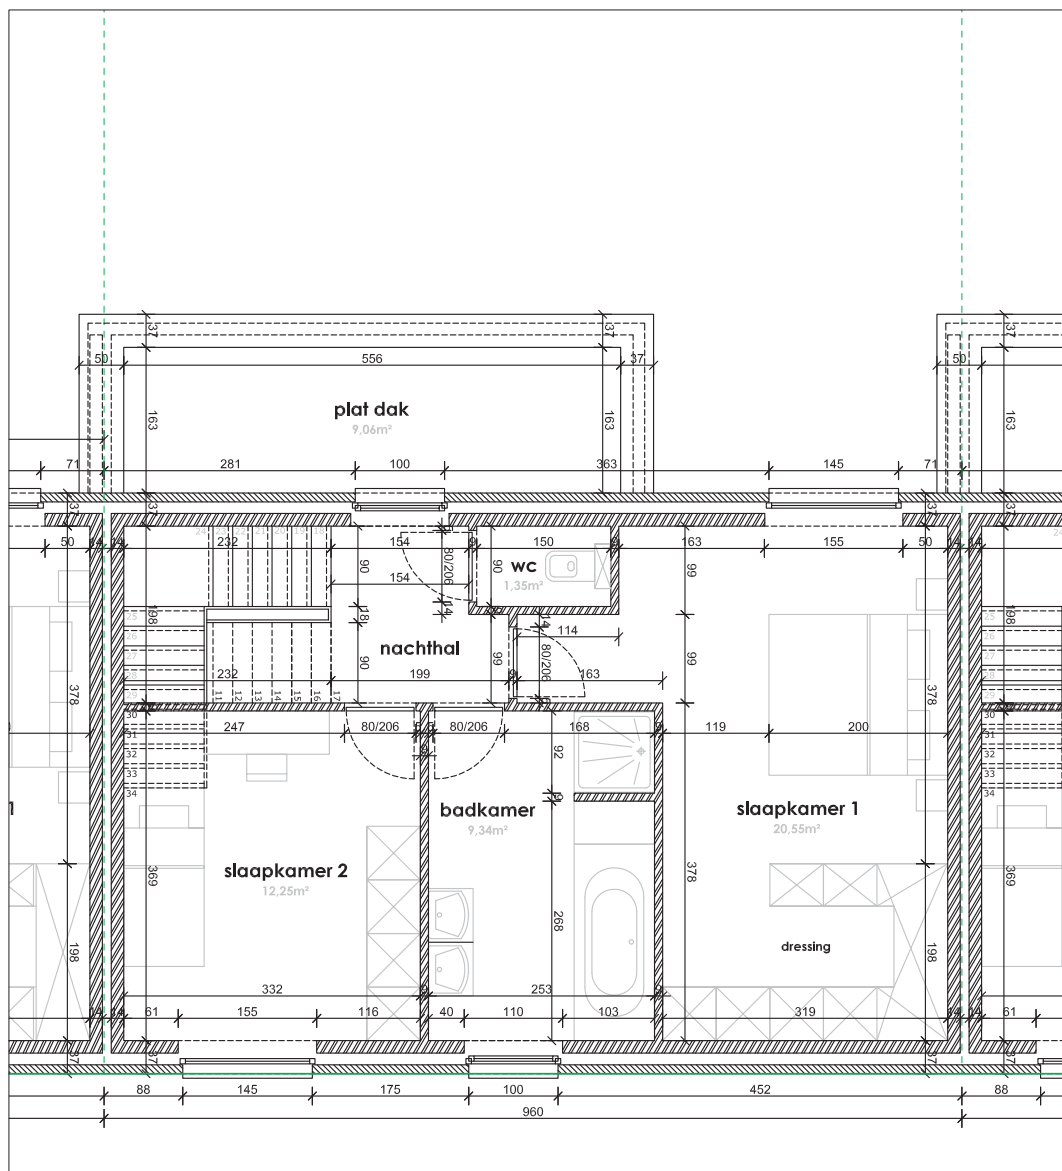

EIKHOF
Vremde

UNICAS
UNIEK WONEN

Lot 13 | Eikhof

Br. bew. opp. 155,51m²

glvr: 54,66 m² | 1ste: 62,40m² | zolder: 38,45m²

UNICAS
UNIEK WONEN

Lot 13 | Eikhof

Br. bew. opp. 155,51m²

glvr: 54,66 m² | 1ste: 62,40m² | zolder: 38,45m²

UNICAS
UNIEK WONEN

Lot 13 | Eikhof

Br. bew. opp. 155,51m²

glvr: 54,66 m² | 1ste: 62,40m² | zolder: 38,45m²

UNICAS
UNIEK WONEN

Lot 13 | Eikhof

Br. bew. opp. 155,51m²

glvr: 54,66 m² | 1ste: 62,40m² | zolder: 38,45m²

UNICAS
UNIEK WONEN

Lot 13 | Eikhof

Br. bew. opp. 155,51m²

glvr: 54,66 m² | 1ste: 62,40m² | zolder: 38,45m²

Lot 13 | Eikhof

Br. bew. opp. 155,51m²

glvr: 54,66 m² | 1ste: 62,40m² | zolder: 38,45m²