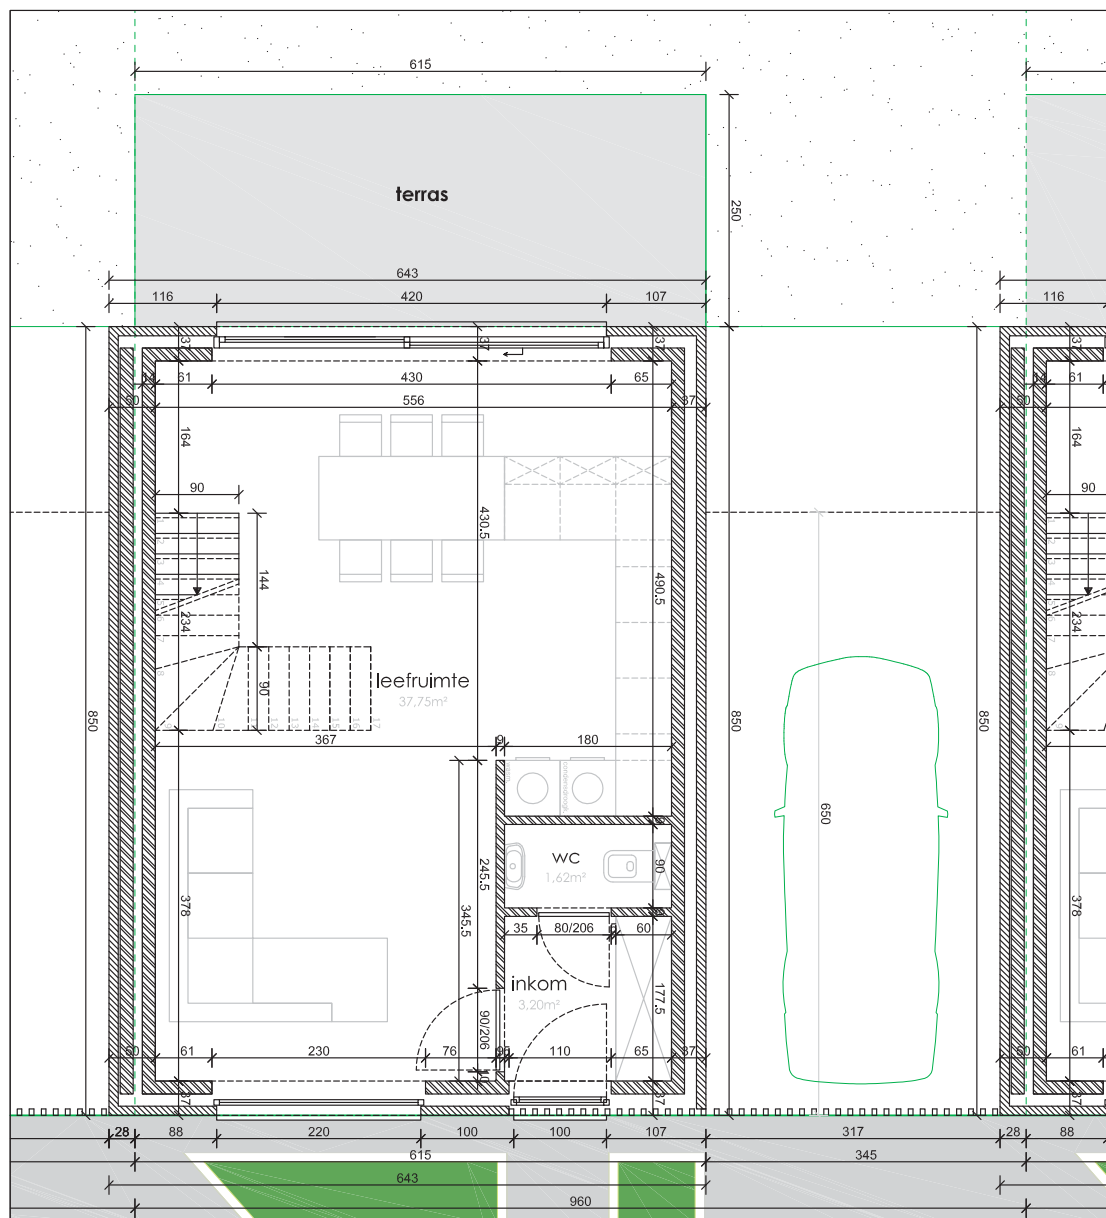

EIKHOF
Vremde

UNICAS
UNIEK WONEN

Lot 13 | Eikhof

Br. bew. opp. 155,51m²

glvr: 54,66 m² | 1ste: 62,40m² | zolder: 38,45m²

UNICAS
UNIEK WONEN

Lot 13 | Eikhof

Br. bew. opp. 155,51m²

glvr: 54,66 m² | 1ste: 62,40m² | zolder: 38,45m²

UNICAS
UNIEK WONEN

Lot 13 | Eikhof

Br. bew. opp. 155,51m²

glvr: 54,66 m² | 1ste: 62,40m² | zolder: 38,45m²

UNICAS
UNIEK WONEN

Lot 13 | Eikhof

Br. bew. opp. 155,51m²

glvr: 54,66 m² | 1ste: 62,40m² | zolder: 38,45m²

UNICAS
UNIEK WONEN

Lot 13 | Eikhof

Br. bew. opp. 155,51m²

glvr: 54,66 m² | 1ste: 62,40m² | zolder: 38,45m²

Lot 13 | Eikhof

Br. bew. opp. 155,51m²

glvr: 54,66 m² | 1ste: 62,40m² | zolder: 38,45m²