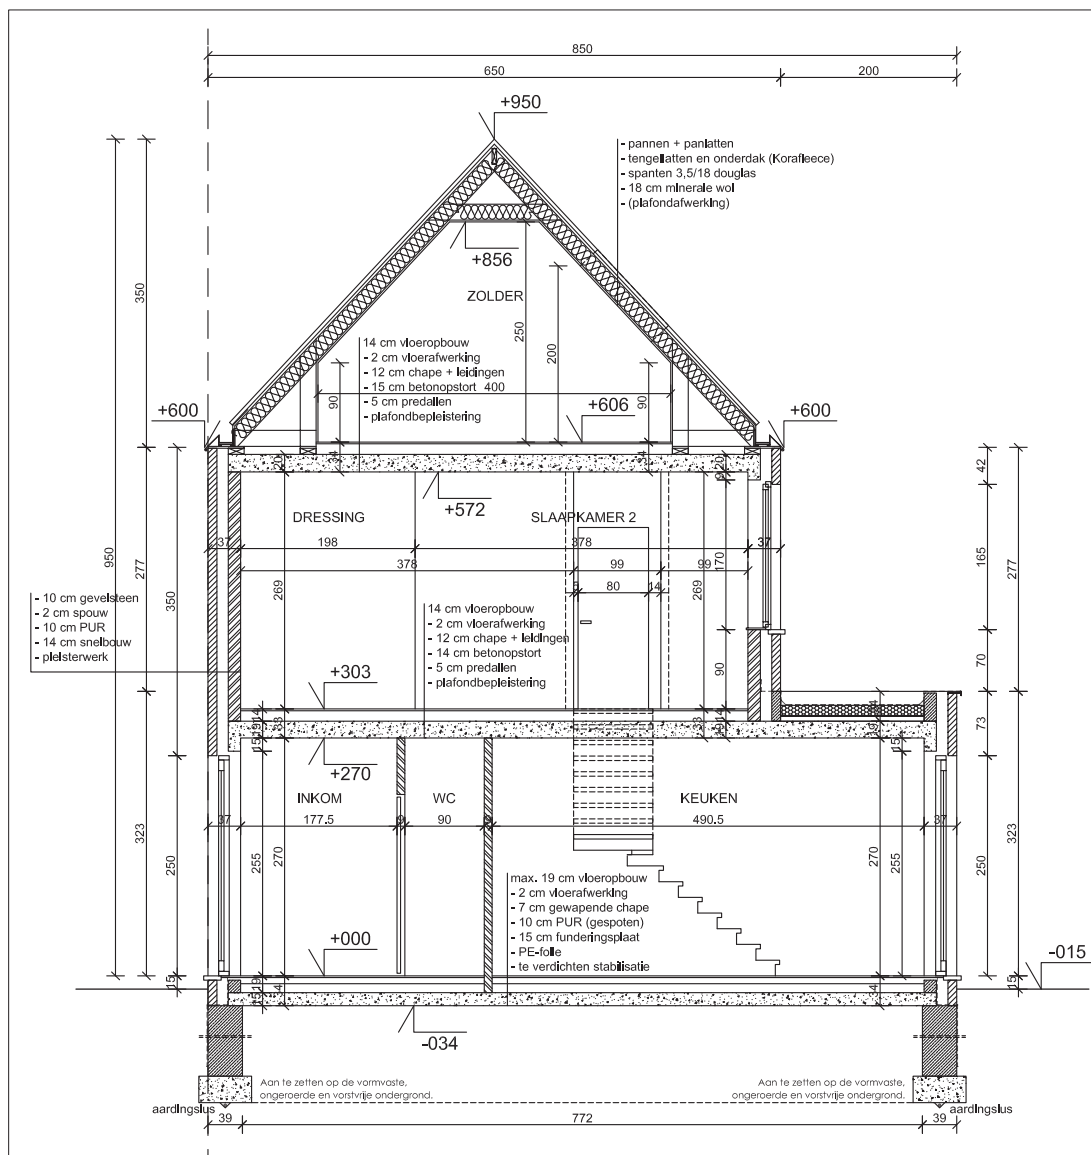

EIKHOF
Vremde

UNICAS
UNIEK WONEN

Lot 13 | Eikhof

Br. bew. opp. 155,51m²

glvr: 54,66 m² | 1ste: 62,40m² | zolder: 38,45m²

UNICAS
UNIEK WONEN

Lot 13 | Eikhof

Br. bew. opp. 155,51m²

glvr: 54,66 m² | 1ste: 62,40m² | zolder: 38,45m²

UNICAS
UNIEK WONEN

Lot 13 | Eikhof

Br. bew. opp. 155,51m²

glvr: 54,66 m² | 1ste: 62,40m² | zolder: 38,45m²

UNICAS
UNIEK WONEN

Lot 13 | Eikhof

Br. bew. opp. 155,51m²

glvr: 54,66 m² | 1ste: 62,40m² | zolder: 38,45m²

UNICAS
UNIEK WONEN

Lot 13 | Eikhof

Br. bew. opp. 155,51m²

glvr: 54,66 m² | 1ste: 62,40m² | zolder: 38,45m²

Lot 13 | Eikhof

Br. bew. opp. 155,51m²

glvr: 54,66 m² | 1ste: 62,40m² | zolder: 38,45m²