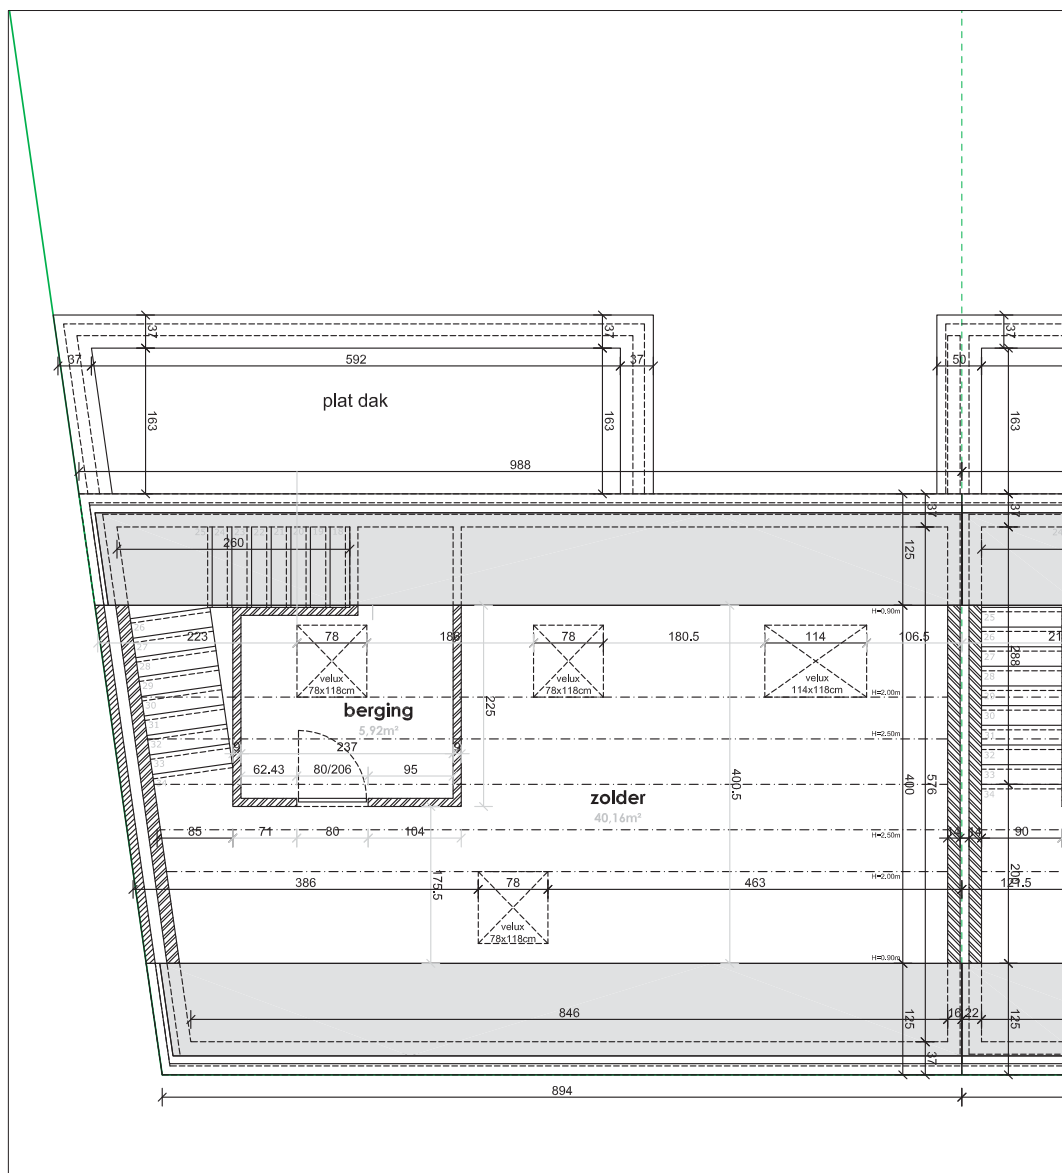

EIKHOF
Vremde

UNICAS
UNIEK WONEN

Lot 14 | Eikhof

Br. bew. opp. 150,74m²

glvr: 51,88 m² | 1ste: 61,17m² | zolder: 37,69m²

UNICAS
UNIEK WONEN

Lot 14 | Eikhof

Br. bew. opp. 150,74m²

glvr: 51,88 m² | 1ste: 61,17m² | zolder: 37,69m²

UNICAS
UNIEK WONEN

Lot 14 | Eikhof

Br. bew. opp. 150,74m²

glvr: 51,88 m² | 1ste: 61,17m² | zolder: 37,69m²

UNICAS
UNIEK WONEN

Lot 14 | Eikhof

Br. bew. opp. 150,74m²

glvr: 51,88 m² | 1ste: 61,17m² | zolder: 37,69m²

Lot 14 | Eikhof

Br. bew. opp. 150,74m²

glvr: 51,88 m² | 1ste: 61,17m² | zolder: 37,69m²

UNICAS
UNIEK WONEN

Lot 14 | Eikhof

Br. bew. opp. 150,74m²

glvr: 51,88 m² | 1ste: 61,17m² | zolder: 37,69m²

UNICAS
UNIEK WONEN

Lot 14 | Eikhof

Br. bew. opp. 150,74m²

glvr: 51,88 m² | 1ste: 61,17m² | zolder: 37,69m²

UNICAS
UNIEK WONEN