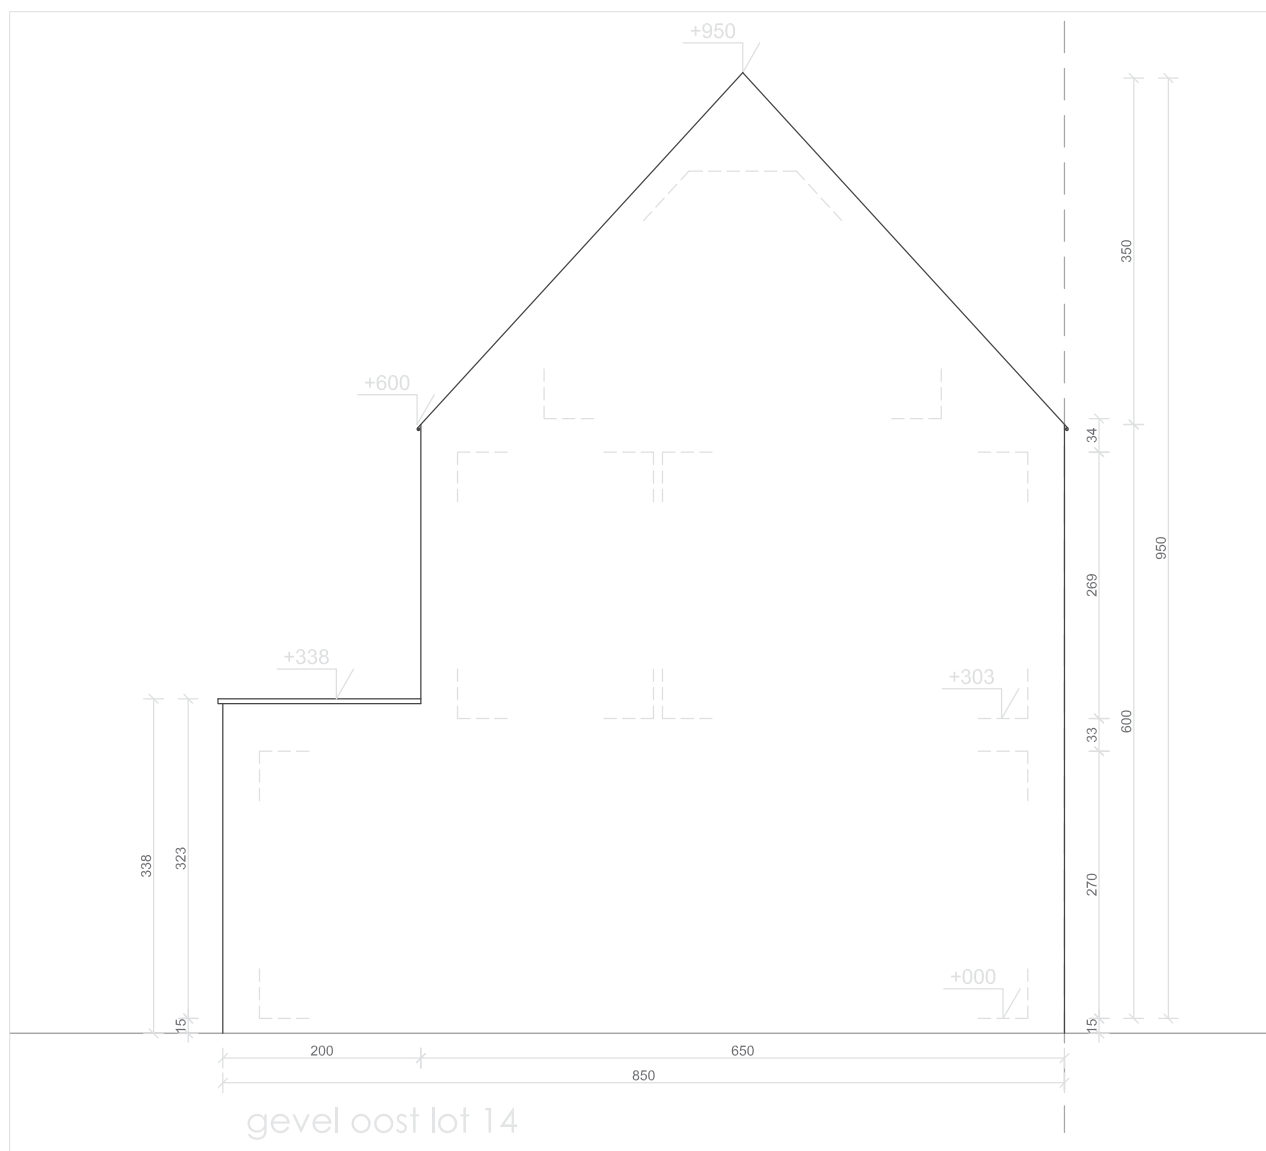

EIKHOF
Vremde

UNICAS
UNIEK WONEN

Lot 14 | Eikhof

Br. bew. opp. 150,74m²

glvr: 51,88 m² | 1ste: 61,17m² | zolder: 37,69m²

UNICAS
UNIEK WONEN

Lot 14 | Eikhof

Br. bew. opp. 150,74m²

glvr: 51,88 m² | 1ste: 61,17m² | zolder: 37,69m²

UNICAS
UNIEK WONEN

Lot 14 | Eikhof

Br. bew. opp. 150,74m²

glvr: 51,88 m² | 1ste: 61,17m² | zolder: 37,69m²

UNICAS
UNIEK WONEN

Lot 14 | Eikhof

Br. bew. opp. 150,74m²

glvr: 51,88 m² | 1ste: 61,17m² | zolder: 37,69m²

Lot 14 | Eikhof

Br. bew. opp. 150,74m²

glvr: 51,88 m² | 1ste: 61,17m² | zolder: 37,69m²

UNICAS
UNIEK WONEN

Lot 14 | Eikhof

Br. bew. opp. 150,74m²

glvr: 51,88 m² | 1ste: 61,17m² | zolder: 37,69m²

UNICAS
UNIEK WONEN

Lot 14 | Eikhof

Br. bew. opp. 150,74m²

glvr: 51,88 m² | 1ste: 61,17m² | zolder: 37,69m²

UNICAS
UNIEK WONEN