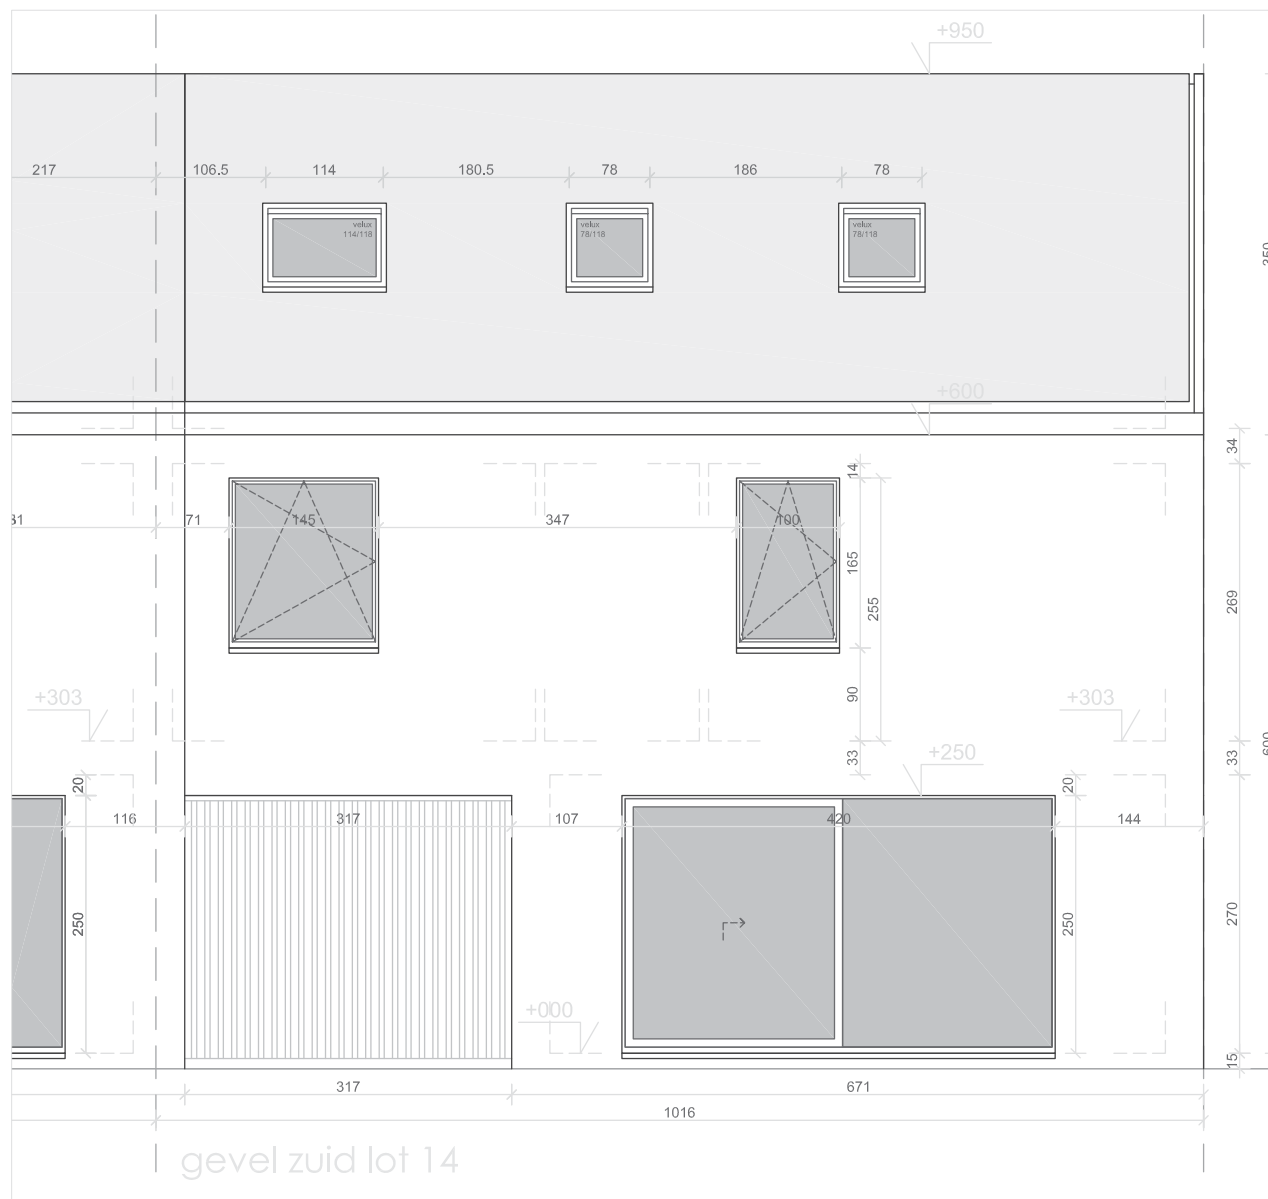

EIKHOF
Vremde

UNICAS
UNIEK WONEN

Lot 14 | Eikhof

Br. bew. opp. 150,74m²

glvr: 51,88 m² | 1ste: 61,17m² | zolder: 37,69m²

UNICAS
UNIEK WONEN

Lot 14 | Eikhof

Br. bew. opp. 150,74m²

glvr: 51,88 m² | 1ste: 61,17m² | zolder: 37,69m²

UNICAS
UNIEK WONEN

Lot 14 | Eikhof

Br. bew. opp. 150,74m²

glvr: 51,88 m² | 1ste: 61,17m² | zolder: 37,69m²

UNICAS
UNIEK WONEN

Lot 14 | Eikhof

Br. bew. opp. 150,74m²

glvr: 51,88 m² | 1ste: 61,17m² | zolder: 37,69m²

Lot 14 | Eikhof

Br. bew. opp. 150,74m²

glvr: 51,88 m² | 1ste: 61,17m² | zolder: 37,69m²

UNICAS
UNIEK WONEN

Lot 14 | Eikhof

Br. bew. opp. 150,74m²

glvr: 51,88 m² | 1ste: 61,17m² | zolder: 37,69m²

UNICAS
UNIEK WONEN

Lot 14 | Eikhof

Br. bew. opp. 150,74m²

glvr: 51,88 m² | 1ste: 61,17m² | zolder: 37,69m²

UNICAS
UNIEK WONEN