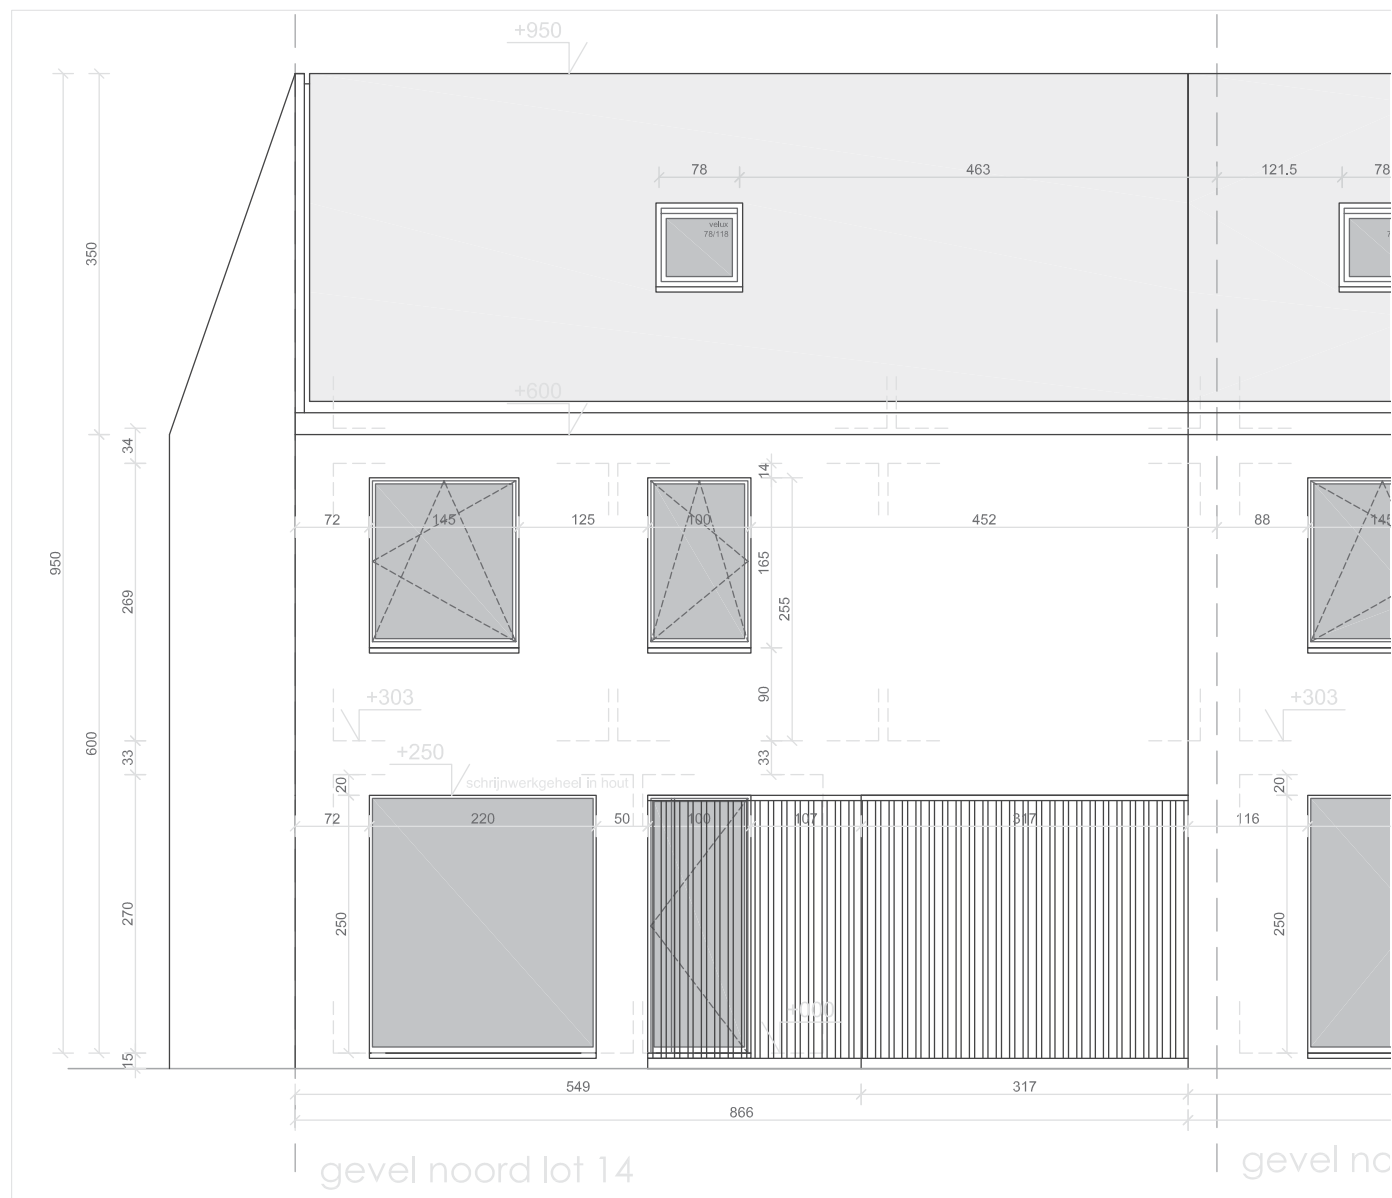

EIKHOF
Vremde

UNICAS
UNIEK WONEN

Lot 14 | Eikhof

Br. bew. opp. 150,74m²

glvr: 51,88 m² | 1ste: 61,17m² | zolder: 37,69m²

UNICAS
UNIEK WONEN

Lot 14 | Eikhof

Br. bew. opp. 150,74m²

glvr: 51,88 m² | 1ste: 61,17m² | zolder: 37,69m²

UNICAS
UNIEK WONEN

Lot 14 | Eikhof

Br. bew. opp. 150,74m²

glvr: 51,88 m² | 1ste: 61,17m² | zolder: 37,69m²

UNICAS
UNIEK WONEN

Lot 14 | Eikhof

Br. bew. opp. 150,74m²

glvr: 51,88 m² | 1ste: 61,17m² | zolder: 37,69m²

Lot 14 | Eikhof

Br. bew. opp. 150,74m²

glvr: 51,88 m² | 1ste: 61,17m² | zolder: 37,69m²

UNICAS
UNIEK WONEN

Lot 14 | Eikhof

Br. bew. opp. 150,74m²

glvr: 51,88 m² | 1ste: 61,17m² | zolder: 37,69m²

UNICAS
UNIEK WONEN

Lot 14 | Eikhof

Br. bew. opp. 150,74m²

glvr: 51,88 m² | 1ste: 61,17m² | zolder: 37,69m²

UNICAS
UNIEK WONEN