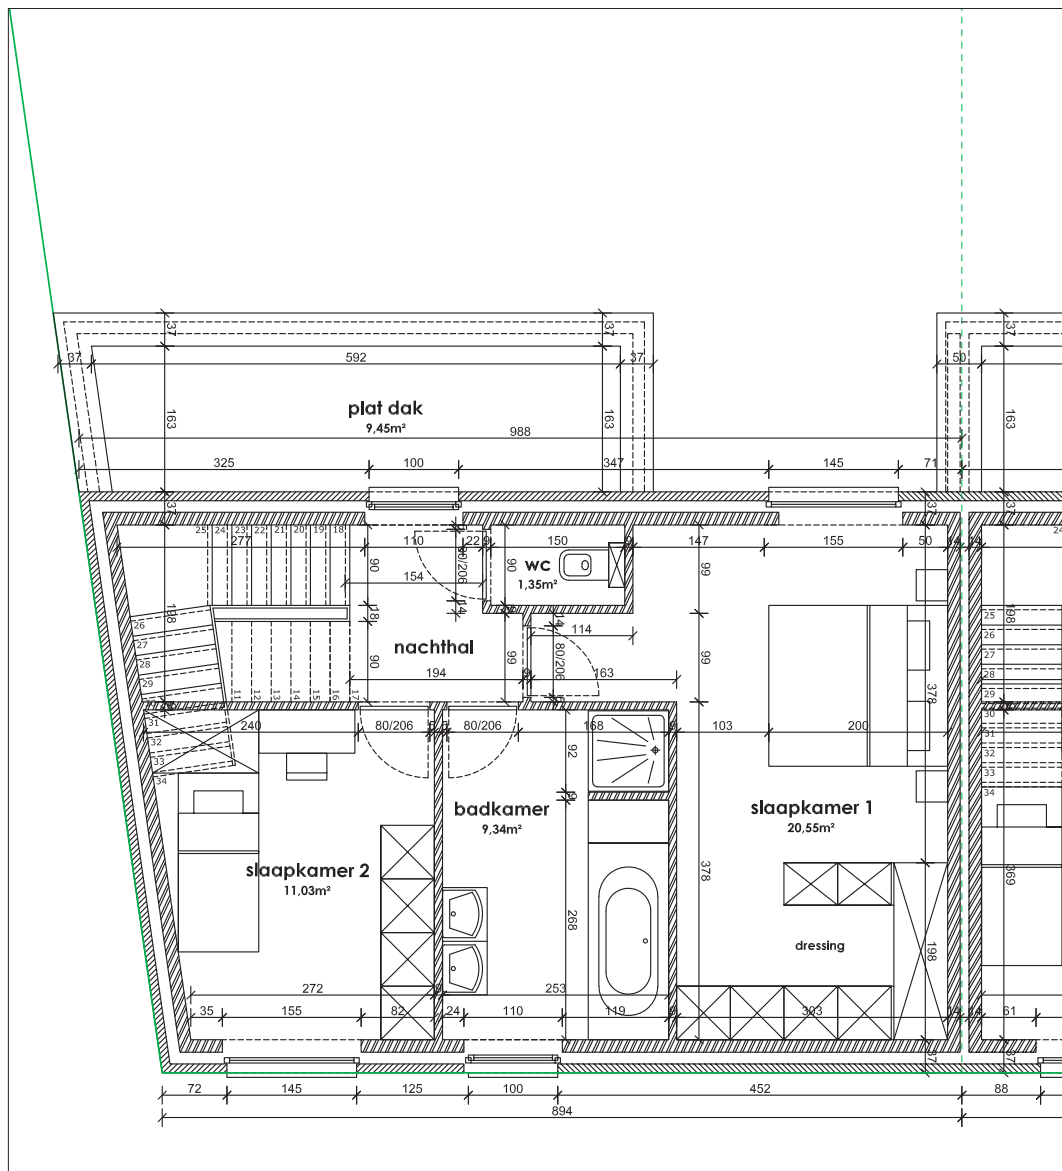

EIKHOF
Vremde

UNICAS
UNIEK WONEN

Lot 14 | Eikhof

Br. bew. opp. 150,74m²

glvr: 51,88 m² | 1ste: 61,17m² | zolder: 37,69m²

UNICAS
UNIEK WONEN

Lot 14 | Eikhof

Br. bew. opp. 150,74m²

glvr: 51,88 m² | 1ste: 61,17m² | zolder: 37,69m²

UNICAS
UNIEK WONEN

Lot 14 | Eikhof

Br. bew. opp. 150,74m²

glvr: 51,88 m² | 1ste: 61,17m² | zolder: 37,69m²

UNICAS
UNIEK WONEN

Lot 14 | Eikhof

Br. bew. opp. 150,74m²

glvr: 51,88 m² | 1ste: 61,17m² | zolder: 37,69m²

Lot 14 | Eikhof

Br. bew. opp. 150,74m²

glvr: 51,88 m² | 1ste: 61,17m² | zolder: 37,69m²

UNICAS
UNIEK WONEN

Lot 14 | Eikhof

Br. bew. opp. 150,74m²

glvr: 51,88 m² | 1ste: 61,17m² | zolder: 37,69m²

UNICAS
UNIEK WONEN

Lot 14 | Eikhof

Br. bew. opp. 150,74m²

glvr: 51,88 m² | 1ste: 61,17m² | zolder: 37,69m²

UNICAS
UNIEK WONEN