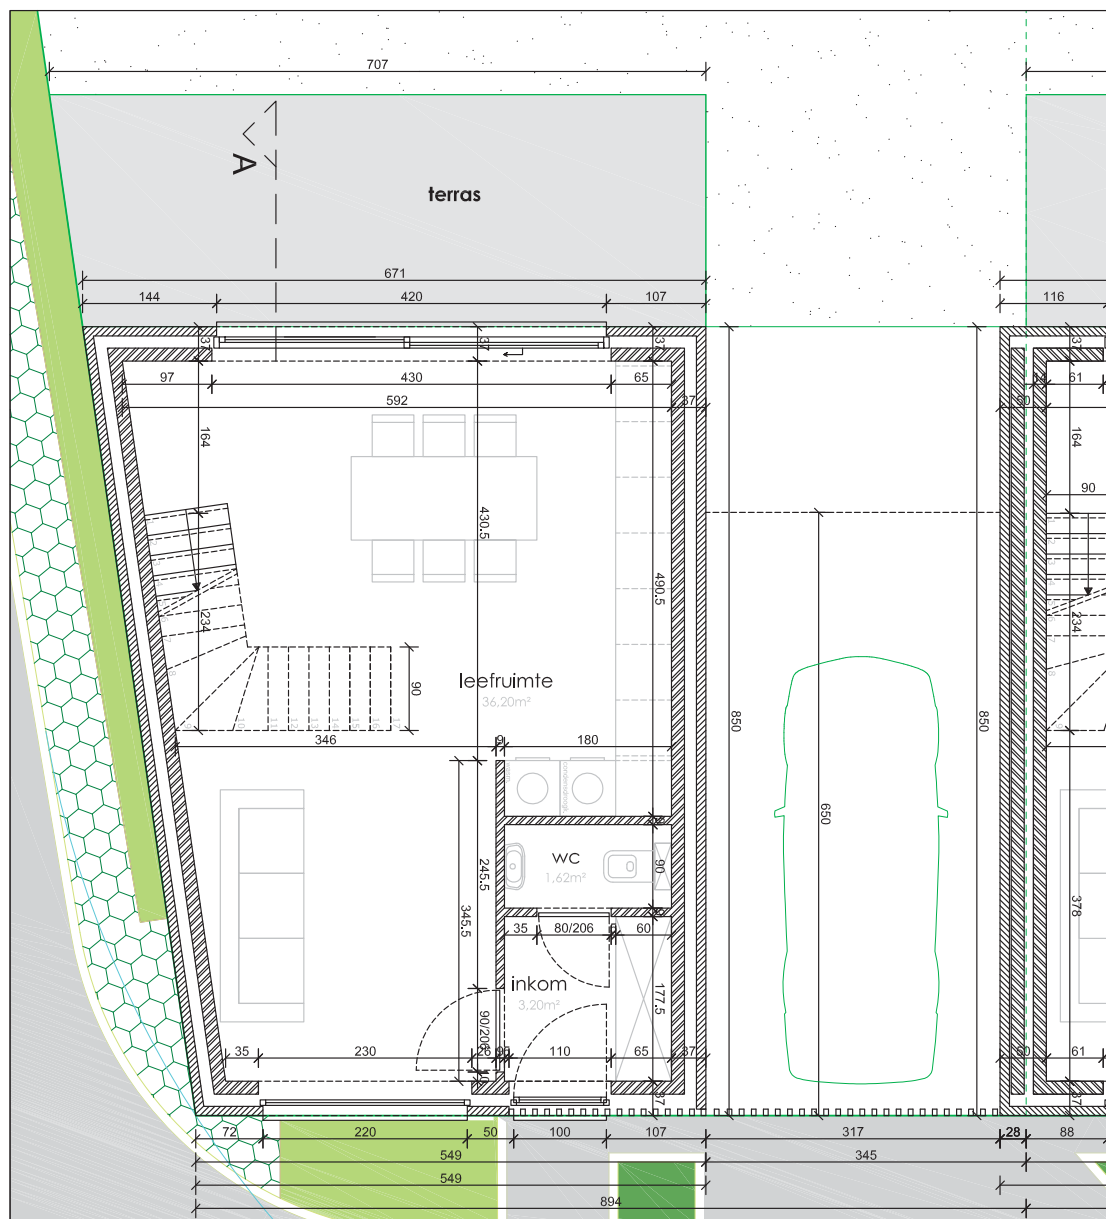

EIKHOF
Vremde

UNICAS
UNIEK WONEN

Lot 14 | Eikhof

Br. bew. opp. 150,74m²

glvr: 51,88 m² | 1ste: 61,17m² | zolder: 37,69m²

UNICAS
UNIEK WONEN

Lot 14 | Eikhof

Br. bew. opp. 150,74m²

glvr: 51,88 m² | 1ste: 61,17m² | zolder: 37,69m²

UNICAS
UNIEK WONEN

Lot 14 | Eikhof

Br. bew. opp. 150,74m²

glvr: 51,88 m² | 1ste: 61,17m² | zolder: 37,69m²

UNICAS
UNIEK WONEN

Lot 14 | Eikhof

Br. bew. opp. 150,74m²

glvr: 51,88 m² | 1ste: 61,17m² | zolder: 37,69m²

Lot 14 | Eikhof

Br. bew. opp. 150,74m²

glvr: 51,88 m² | 1ste: 61,17m² | zolder: 37,69m²

UNICAS
UNIEK WONEN

Lot 14 | Eikhof

Br. bew. opp. 150,74m²

glvr: 51,88 m² | 1ste: 61,17m² | zolder: 37,69m²

UNICAS
UNIEK WONEN

Lot 14 | Eikhof

Br. bew. opp. 150,74m²

glvr: 51,88 m² | 1ste: 61,17m² | zolder: 37,69m²

UNICAS
UNIEK WONEN