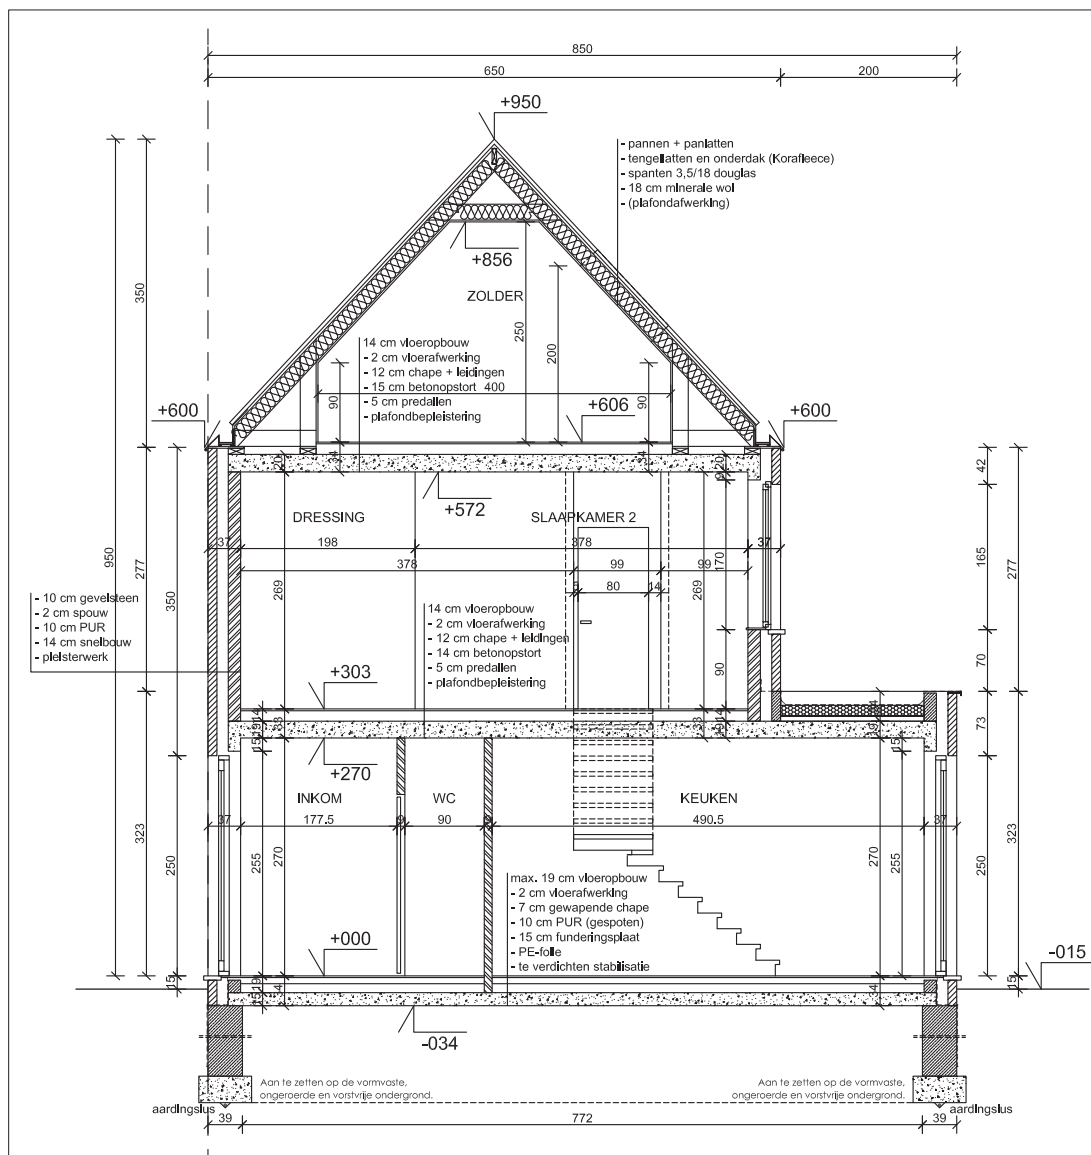

EIKHOF
Vremde

UNICAS
UNIEK WONEN

Lot 14 | Eikhof

Br. bew. opp. 150,74m²

glvr: 51,88 m² | 1ste: 61,17m² | zolder: 37,69m²

UNICAS
UNIEK WONEN

Lot 14 | Eikhof

Br. bew. opp. 150,74m²

glvr: 51,88 m² | 1ste: 61,17m² | zolder: 37,69m²

UNICAS
UNIEK WONEN

Lot 14 | Eikhof

Br. bew. opp. 150,74m²

glvr: 51,88 m² | 1ste: 61,17m² | zolder: 37,69m²

UNICAS
UNIEK WONEN

Lot 14 | Eikhof

Br. bew. opp. 150,74m²

glvr: 51,88 m² | 1ste: 61,17m² | zolder: 37,69m²

Lot 14 | Eikhof

Br. bew. opp. 150,74m²

glvr: 51,88 m² | 1ste: 61,17m² | zolder: 37,69m²

UNICAS
UNIEK WONEN

Lot 14 | Eikhof

Br. bew. opp. 150,74m²

glvr: 51,88 m² | 1ste: 61,17m² | zolder: 37,69m²

UNICAS
UNIEK WONEN

Lot 14 | Eikhof

Br. bew. opp. 150,74m²

glvr: 51,88 m² | 1ste: 61,17m² | zolder: 37,69m²

UNICAS
UNIEK WONEN