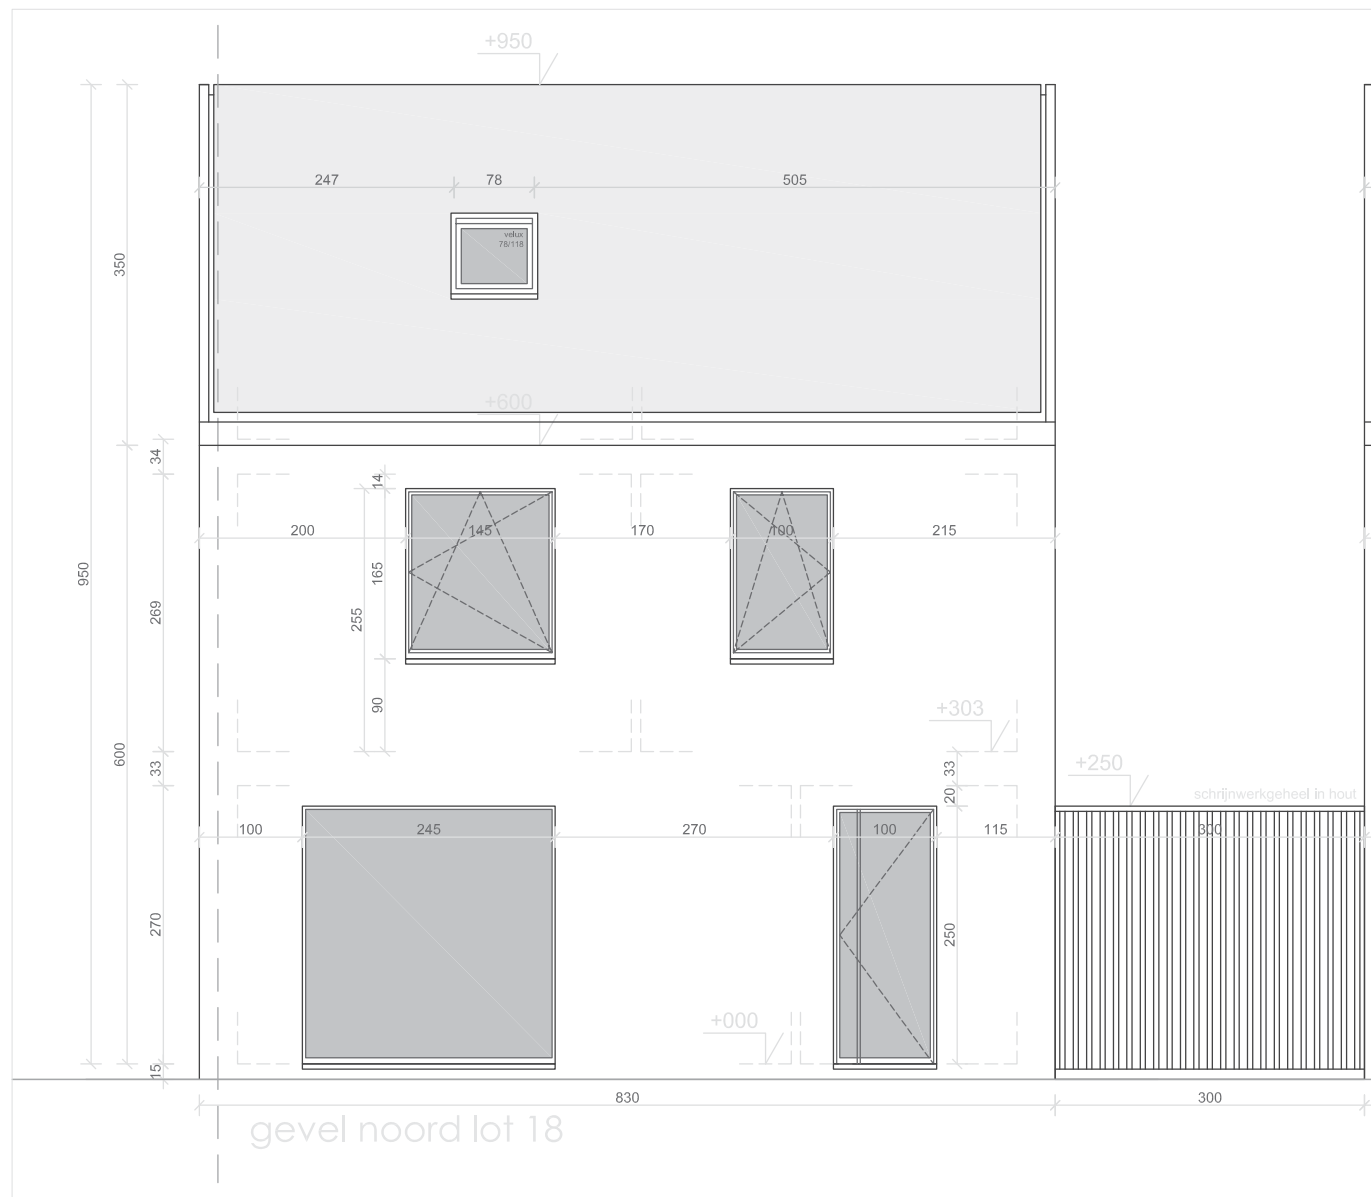

EIKHOF
Vremde

UNICAS
UNIEK WONEN

Lot 18 | Eikhof

Br. bew. opp. 154,05m²

glvr: 58,80m² | 1ste: 58,80m² | zolder: 36,45m²

Lot 18 | Eikhof

Br. bew. opp. 154,05m²

glvr: 58,80m² | 1ste: 58,80m² | zolder: 36,45m²

UNICAS
UNIEK WONEN

Lot 18 | Eikhof

Br. bew. opp. 154,05m²

glvr: 58,80m² | 1ste: 58,80m² | zolder: 36,45m²

Lot 18 | Eikhof

Br. bew. opp. 154,05m²

glvr: 58,80m² | 1ste: 58,80m² | zolder: 36,45m²

Vremde 'Eikhof' - TYPEDOORSNEDE LOTEN 15-18

Lot 18 | Eikhof

Br. bew. opp. 154,05m²

glvr: 58,80m² | 1ste: 58,80m² | zolder: 36,45m²

UNICAS
UNIEK WONEN

Lot 18 | Eikhof

Br. bew. opp. 154,05m²

glvr: 58,80m² | 1ste: 58,80m² | zolder: 36,45m²

UNICAS
UNIEK WONEN