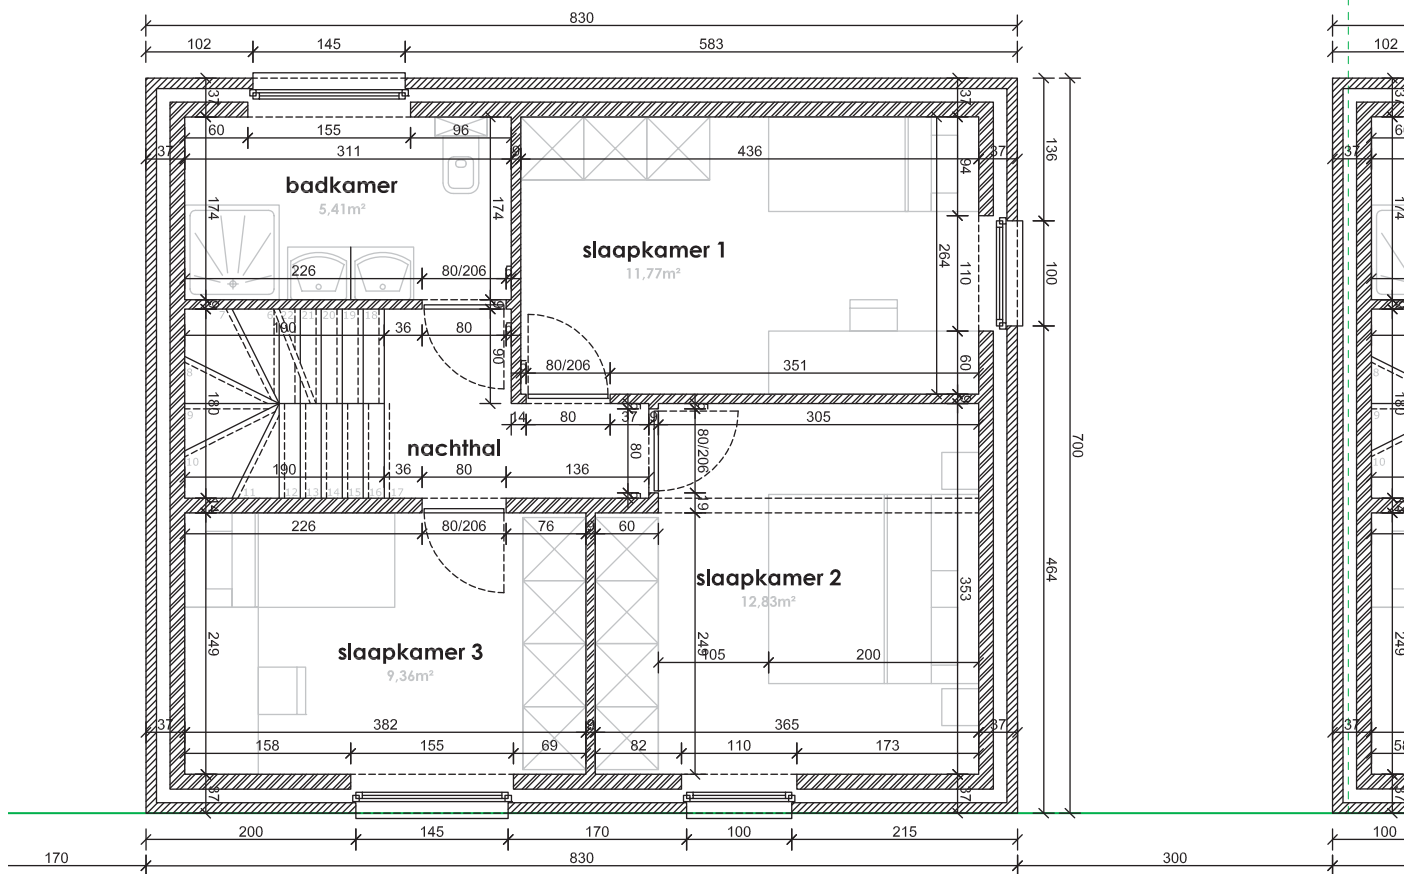

EIKHOF
Vremde

UNICAS
UNIEK WONEN

Lot 18 | Eikhof

Br. bew. opp. 154,05m²

glvr: 58,80m² | 1ste: 58,80m² | zolder: 36,45m²

Lot 18 | Eikhof

Br. bew. opp. 154,05m²

glvr: 58,80m² | 1ste: 58,80m² | zolder: 36,45m²

UNICAS
UNIEK WONEN

Lot 18 | Eikhof

Br. bew. opp. 154,05m²

glvr: 58,80m² | 1ste: 58,80m² | zolder: 36,45m²

Lot 18 | Eikhof

Br. bew. opp. 154,05m²

glvr: 58,80m² | 1ste: 58,80m² | zolder: 36,45m²

Vremde 'Eikhof' - TYPEDOORSNEDE LOTEN 15-18

Lot 18 | Eikhof

Br. bew. opp. 154,05m²

glvr: 58,80m² | 1ste: 58,80m² | zolder: 36,45m²

UNICAS
UNIEK WONEN

Lot 18 | Eikhof

Br. bew. opp. 154,05m²

glvr: 58,80m² | 1ste: 58,80m² | zolder: 36,45m²

UNICAS
UNIEK WONEN