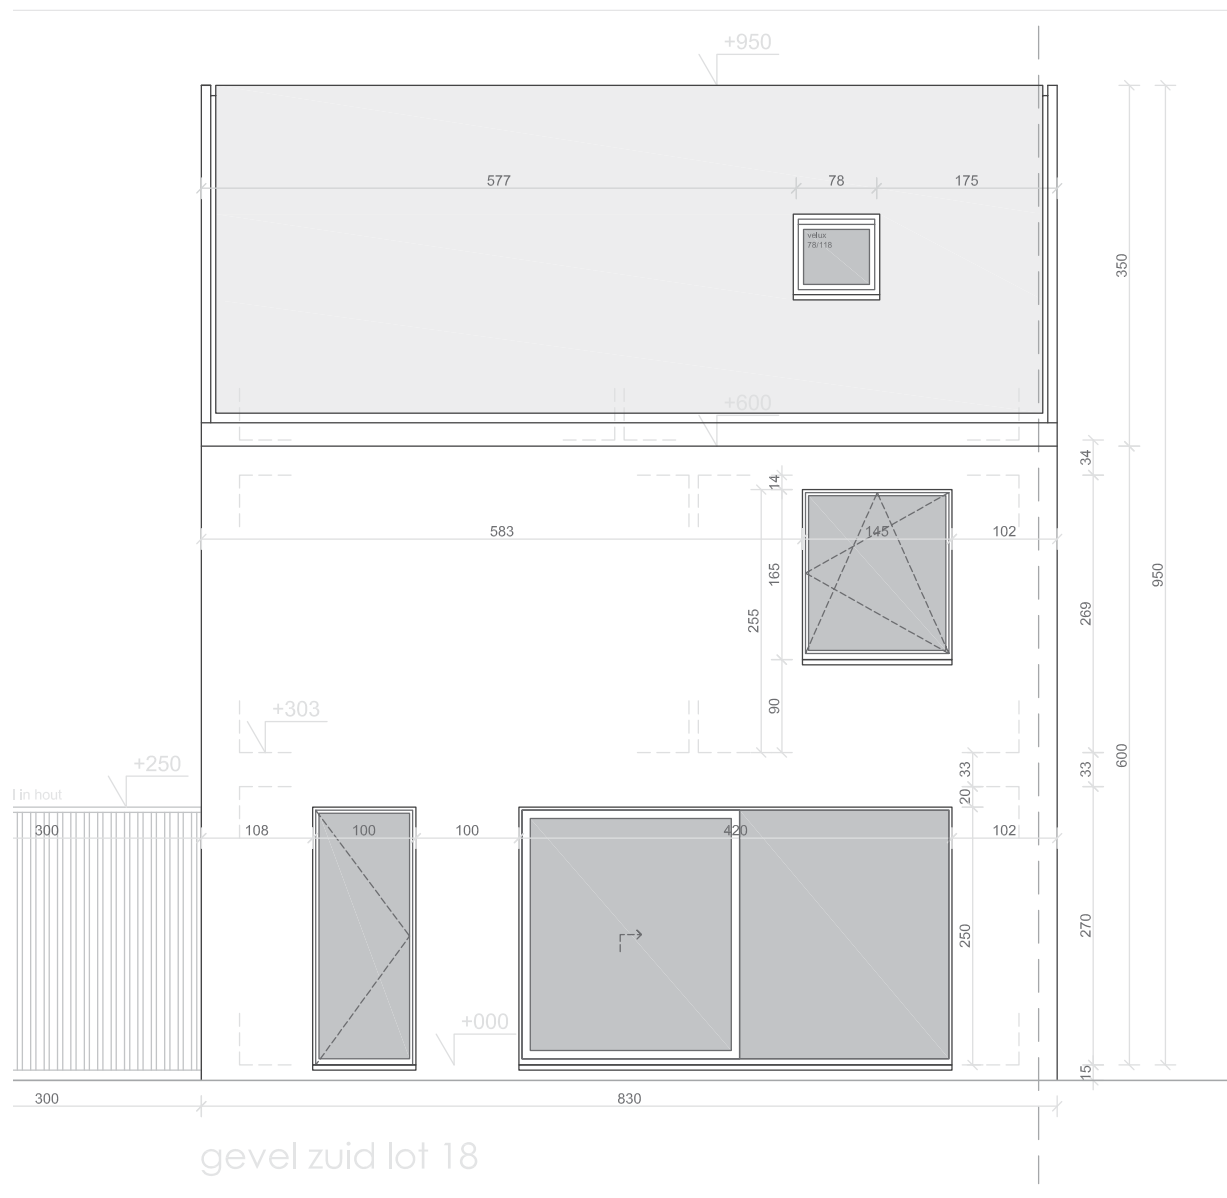

EIKHOF
Vremde

UNICAS
UNIEK WONEN

Lot 18 | Eikhof

Br. bew. opp. 154,05m²

glvr: 58,80m² | 1ste: 58,80m² | zolder: 36,45m²

Lot 18 | Eikhof

Br. bew. opp. 154,05m²

glvr: 58,80m² | 1ste: 58,80m² | zolder: 36,45m²

UNICAS
UNIEK WONEN

Lot 18 | Eikhof

Br. bew. opp. 154,05m²

glvr: 58,80m² | 1ste: 58,80m² | zolder: 36,45m²

Lot 18 | Eikhof

Br. bew. opp. 154,05m²

glvr: 58,80m² | 1ste: 58,80m² | zolder: 36,45m²

Vremde 'Eikhof' - TYPEDOORSNEDE LOTEN 15-18

Lot 18 | Eikhof

Br. bew. opp. 154,05m²

glvr: 58,80m² | 1ste: 58,80m² | zolder: 36,45m²

UNICAS
UNIEK WONEN

Lot 18 | Eikhof

Br. bew. opp. 154,05m²

glvr: 58,80m² | 1ste: 58,80m² | zolder: 36,45m²

UNICAS
UNIEK WONEN