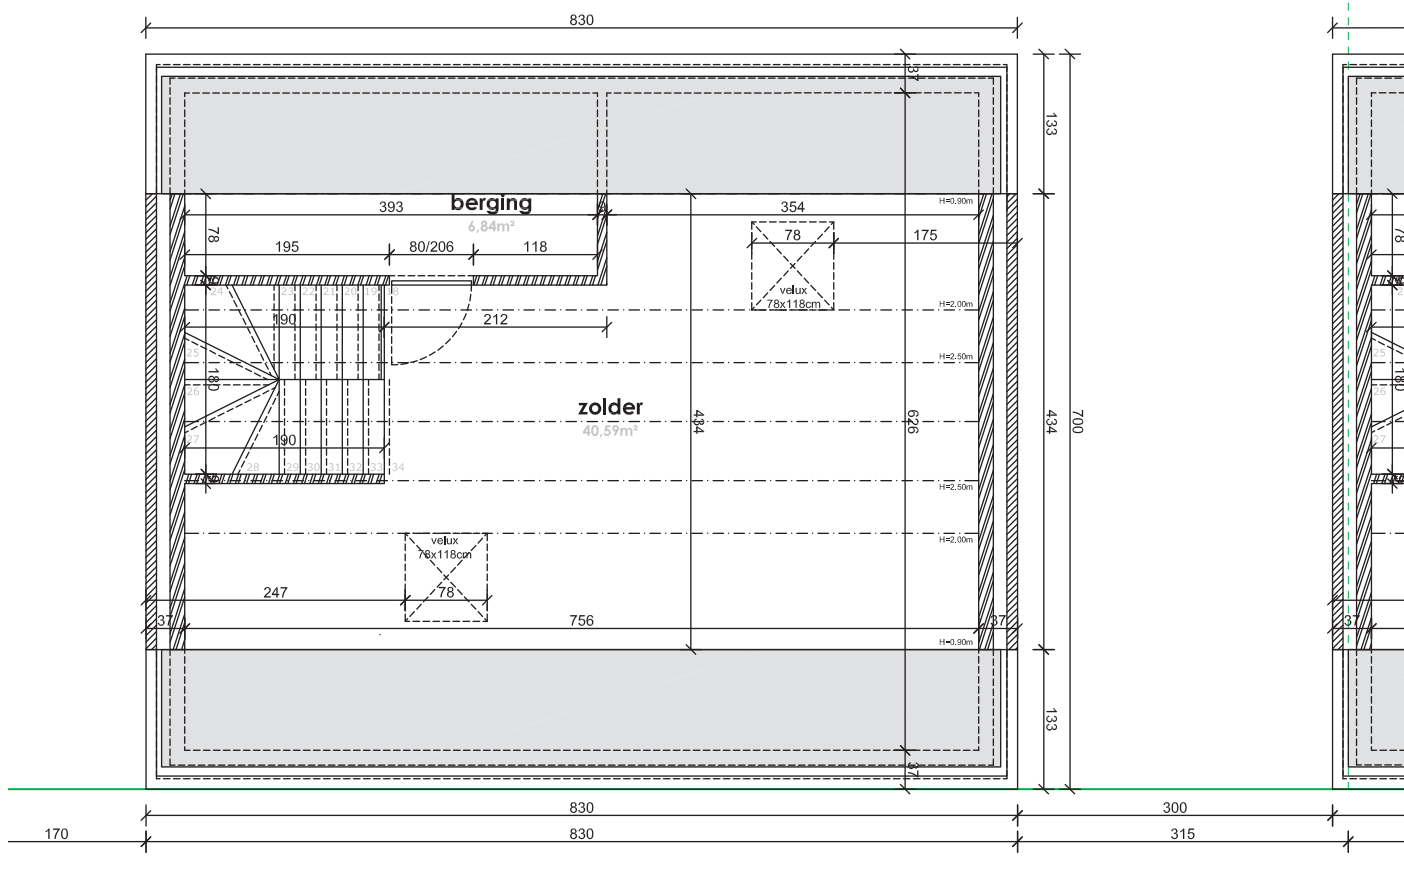

EIKHOF
Vremde

UNICAS
UNIEK WONEN

Lot 18 | Eikhof

Br. bew. opp. 154,05m²

glvr: 58,80m² | 1ste: 58,80m² | zolder: 36,45m²

Lot 18 | Eikhof

Br. bew. opp. 154,05m²

glvr: 58,80m² | 1ste: 58,80m² | zolder: 36,45m²

UNICAS
UNIEK WONEN

Lot 18 | Eikhof

Br. bew. opp. 154,05m²

glvr: 58,80m² | 1ste: 58,80m² | zolder: 36,45m²

Lot 18 | Eikhof

Br. bew. opp. 154,05m²

glvr: 58,80m² | 1ste: 58,80m² | zolder: 36,45m²

Vremde 'Eikhof' - TYPEDOORSNEDE LOTEN 15-18

Lot 18 | Eikhof

Br. bew. opp. 154,05m²

glvr: 58,80m² | 1ste: 58,80m² | zolder: 36,45m²

UNICAS
UNIEK WONEN

Lot 18 | Eikhof

Br. bew. opp. 154,05m²

glvr: 58,80m² | 1ste: 58,80m² | zolder: 36,45m²

UNICAS
UNIEK WONEN