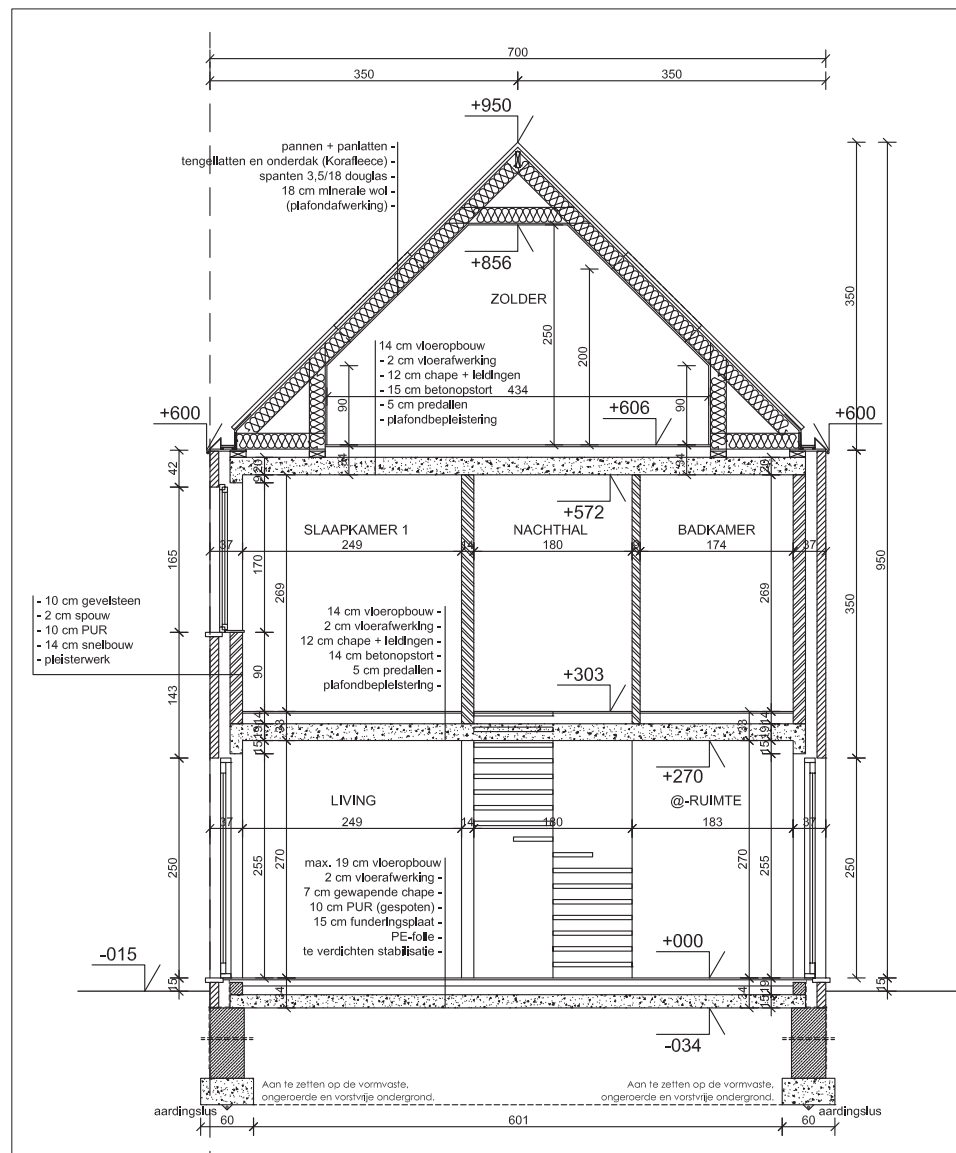

EIKHOF
Vremde

UNICAS
UNIEK WONEN

Lot 18 | Eikhof

Br. bew. opp. 154,05m²

glvr: 58,80m² | 1ste: 58,80m² | zolder: 36,45m²

Lot 18 | Eikhof

Br. bew. opp. 154,05m²

glvr: 58,80m² | 1ste: 58,80m² | zolder: 36,45m²

UNICAS
UNIEK WONEN

Lot 18 | Eikhof

Br. bew. opp. 154,05m²

glvr: 58,80m² | 1ste: 58,80m² | zolder: 36,45m²

Lot 18 | Eikhof

Br. bew. opp. 154,05m²

glvr: 58,80m² | 1ste: 58,80m² | zolder: 36,45m²

Vremde 'Eikhof' - TYPEDOORSNEDE LOTEN 15-18

Lot 18 | Eikhof

Br. bew. opp. 154,05m²

glvr: 58,80m² | 1ste: 58,80m² | zolder: 36,45m²

UNICAS
UNIEK WONEN

Lot 18 | Eikhof

Br. bew. opp. 154,05m²

glvr: 58,80m² | 1ste: 58,80m² | zolder: 36,45m²

UNICAS
UNIEK WONEN