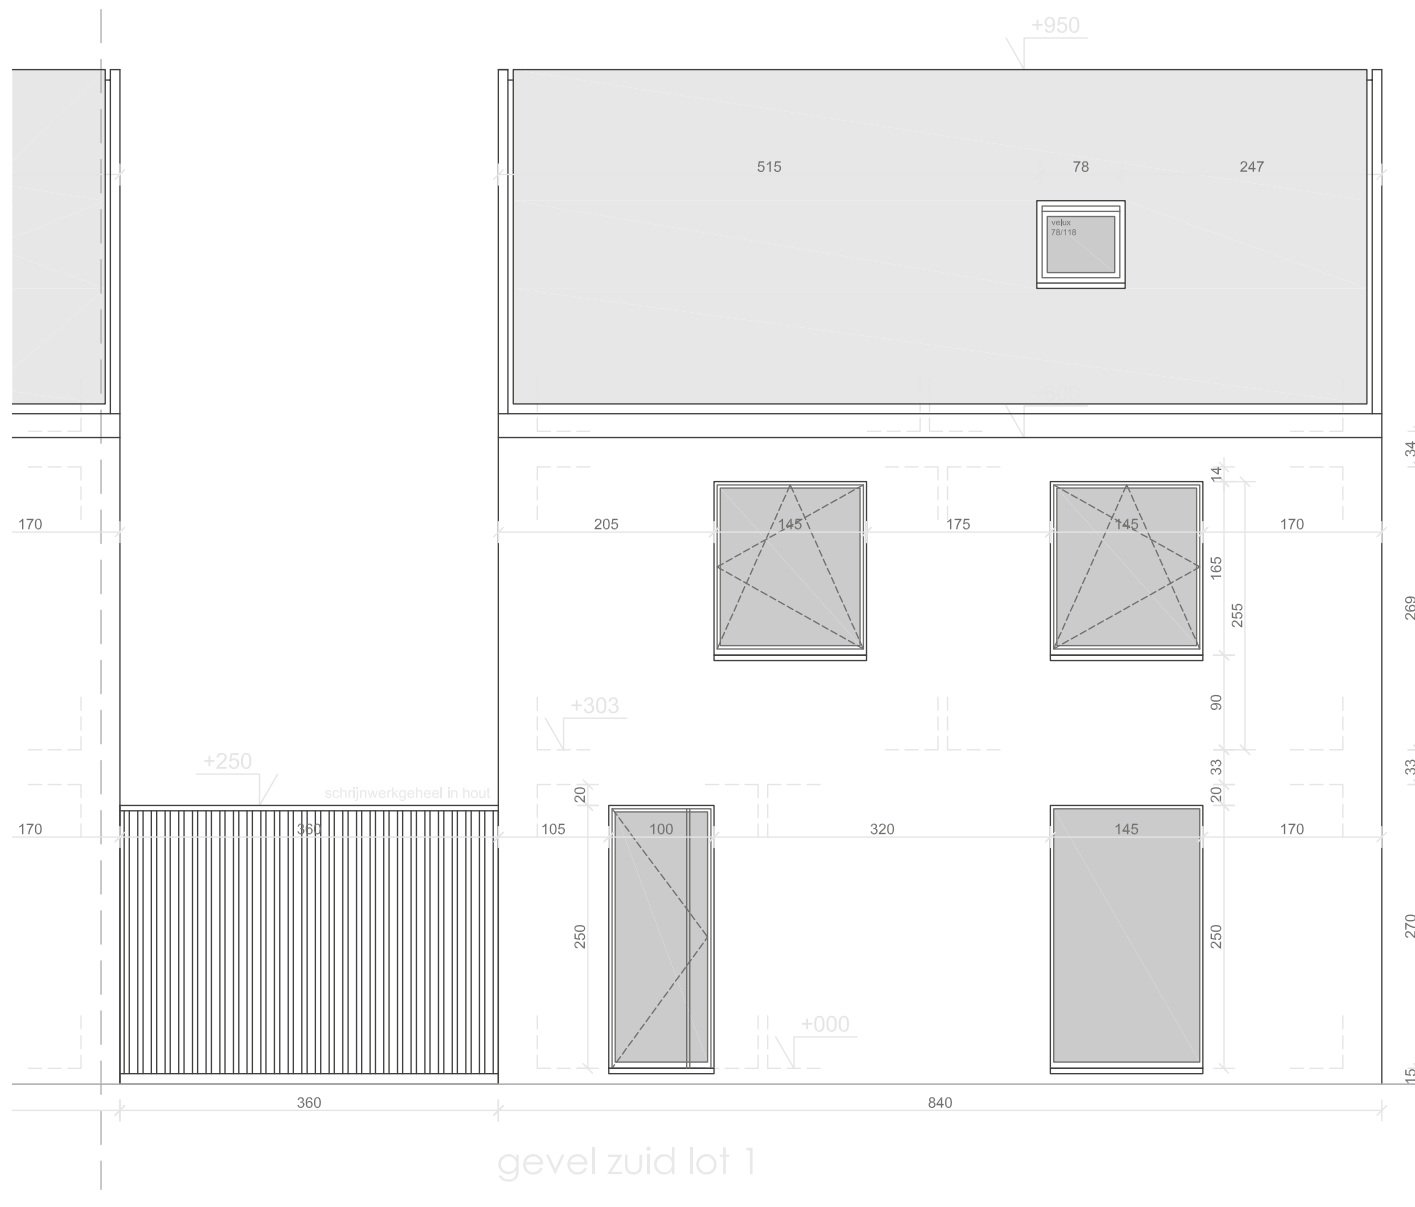

EIKHOF
Vremde

Lot 1 | Eikhof

Br. bew. opp. 154,05m²

UNICAS
UNIEK WONEN

Lot 1 | Eikhof

Br. bew. opp. 154,05m²

UNICAS
UNIEK WONEN

Lot 1 | Eikhof

Br. bew. opp. 154,05m²

Lot 1 | Eikhof

Br. bew. opp. 154,05m²

Lot 1 | Eikhof

Br. bew. opp. 154,05m²

Lot 1 | Eikhof

Br. bew. opp. 154,05m²

UNICAS
UNIEK WONEN

Lot 1 | Eikhof

Br. bew. opp. 154,05m²

UNICAS
UNIEK WONEN