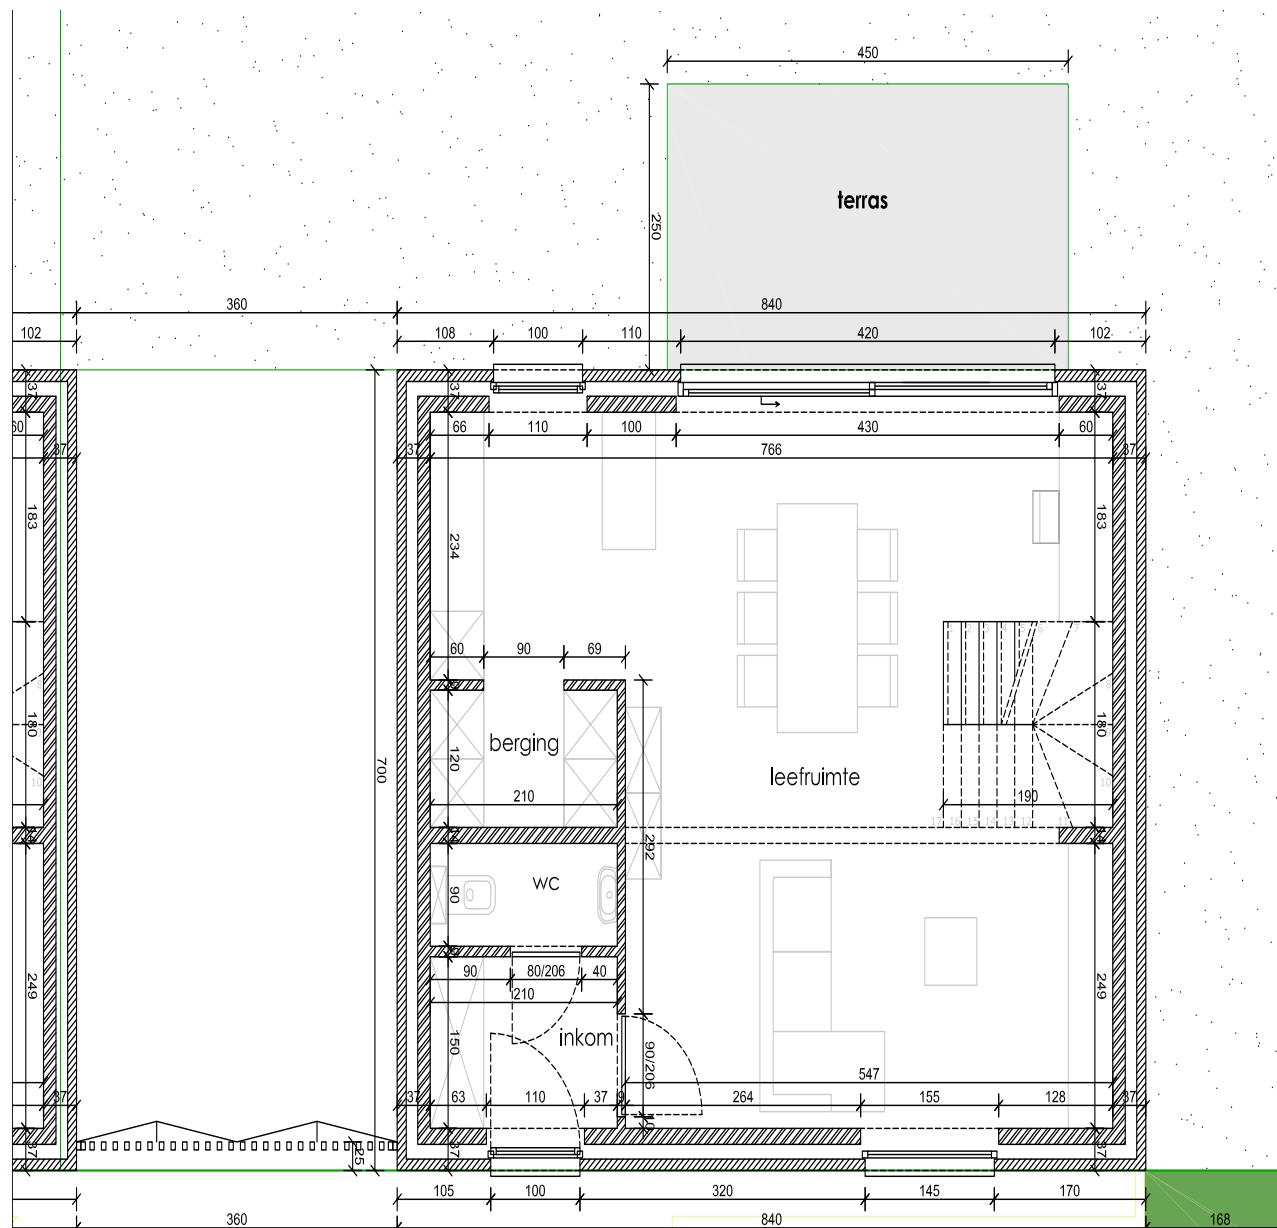

EIKHOF
Vremde

Lot 1 | Eikhof

Br. bew. opp. 154,05m²

UNICAS
UNIEK WONEN

Lot 1 | Eikhof

Br. bew. opp. 154,05m²

UNICAS
UNIEK WONEN

Lot 1 | Eikhof

Br. bew. opp. 154,05m²

Lot 1 | Eikhof

Br. bew. opp. 154,05m²

Lot 1 | Eikhof

Br. bew. opp. 154,05m²

Lot 1 | Eikhof

Br. bew. opp. 154,05m²

UNICAS
UNIEK WONEN

Lot 1 | Eikhof

Br. bew. opp. 154,05m²

UNICAS
UNIEK WONEN