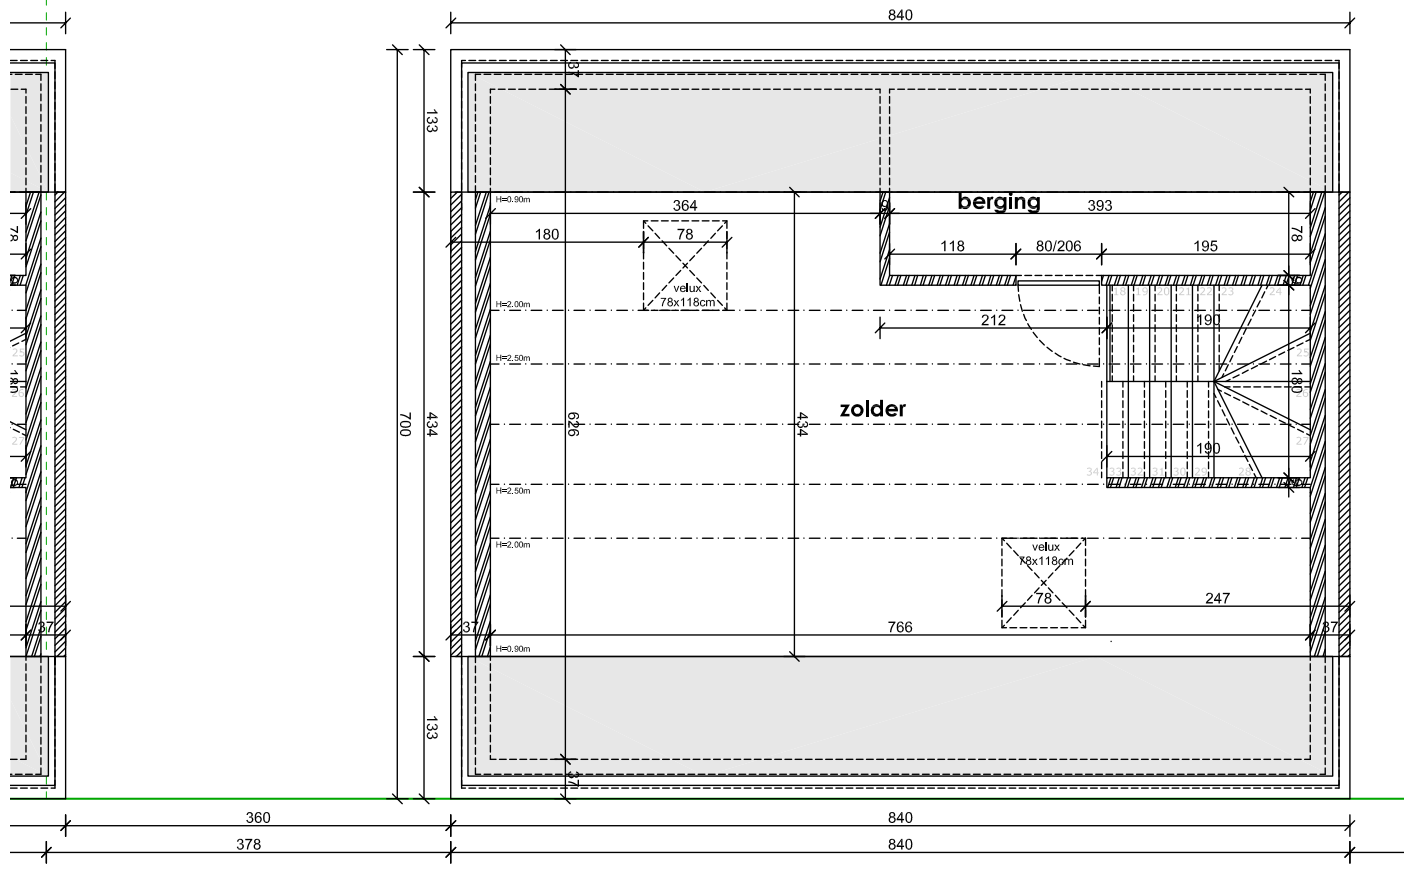

EIKHOF
Vremde

Lot 1 | Eikhof

Br. bew. opp. 154,05m²

UNICAS
UNIEK WONEN

Lot 1 | Eikhof

Br. bew. opp. 154,05m²

UNICAS
UNIEK WONEN

Lot 1 | Eikhof

Br. bew. opp. 154,05m²

Lot 1 | Eikhof

Br. bew. opp. 154,05m²

Lot 1 | Eikhof

Br. bew. opp. 154,05m²

Lot 1 | Eikhof

Br. bew. opp. 154,05m²

UNICAS
UNIEK WONEN

Lot 1 | Eikhof

Br. bew. opp. 154,05m²

UNICAS
UNIEK WONEN