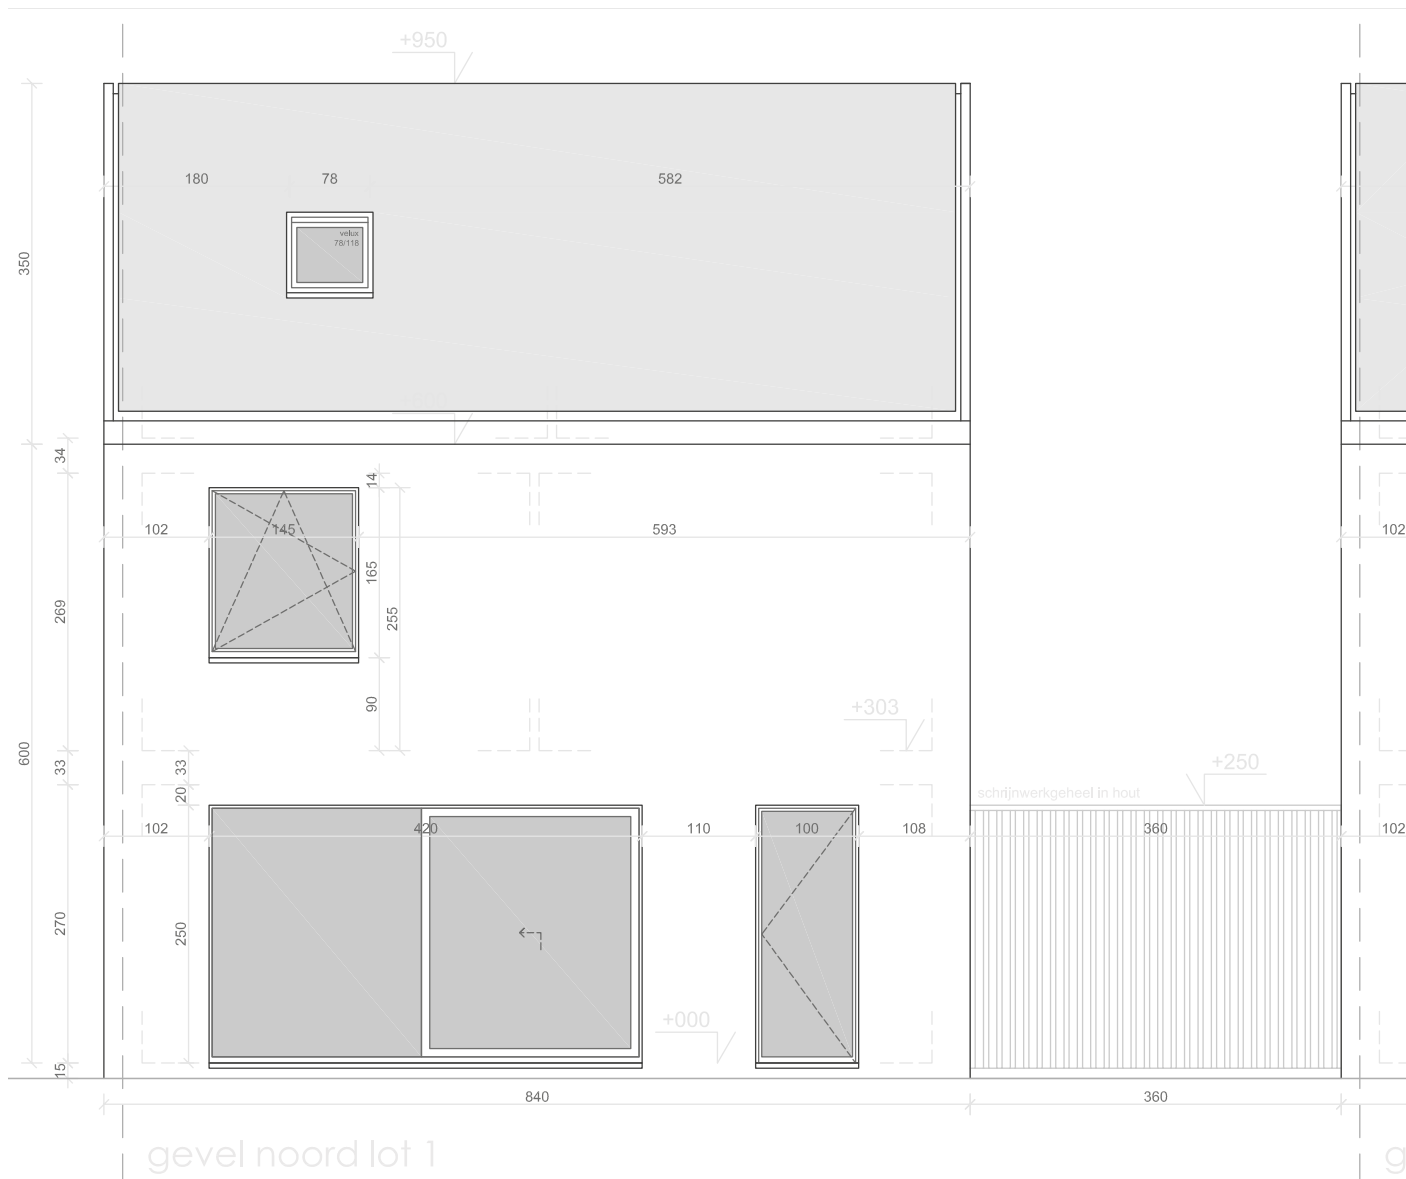

EIKHOF
Vremde

Lot 1 | Eikhof

Br. bew. opp. 154,05m²

UNICAS
UNIEK WONEN

Lot 1 | Eikhof

Br. bew. opp. 154,05m²

UNICAS
UNIEK WONEN

Lot 1 | Eikhof

Br. bew. opp. 154,05m²

Lot 1 | Eikhof

Br. bew. opp. 154,05m²

Lot 1 | Eikhof

Br. bew. opp. 154,05m²

Lot 1 | Eikhof

Br. bew. opp. 154,05m²

UNICAS
UNIEK WONEN

Lot 1 | Eikhof

Br. bew. opp. 154,05m²

UNICAS
UNIEK WONEN