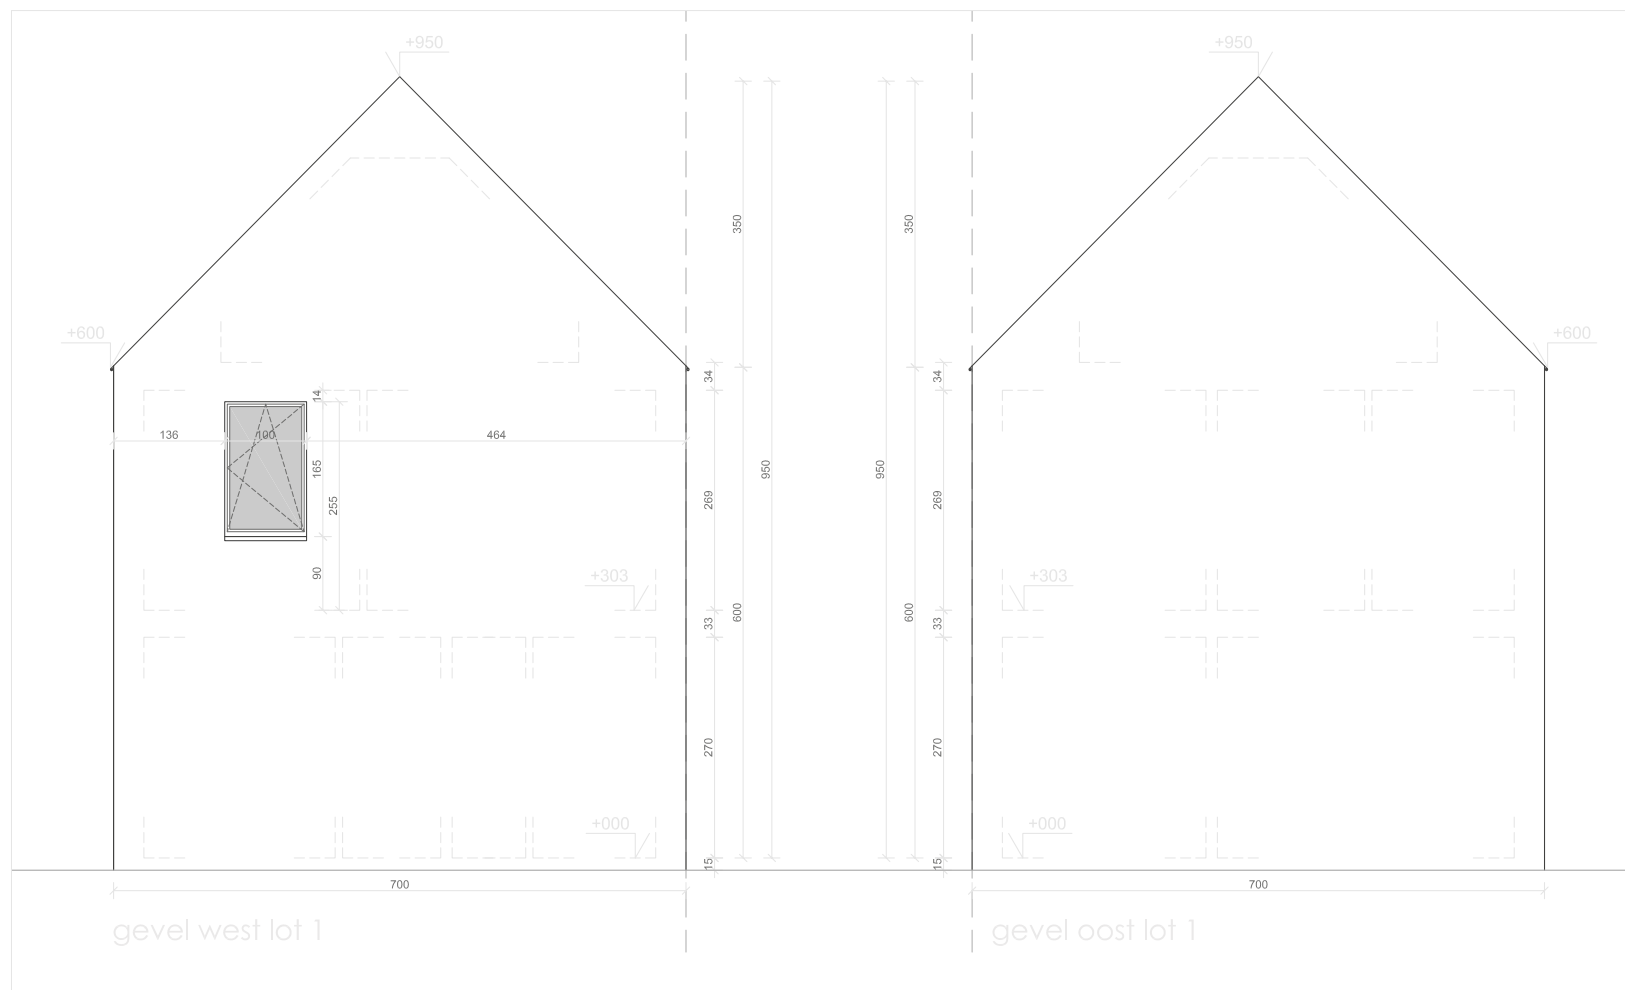

EIKHOF
Vremde

Lot 1 | Eikhof

Br. bew. opp. 154,05m²

UNICAS
UNIEK WONEN

Lot 1 | Eikhof

Br. bew. opp. 154,05m²

UNICAS
UNIEK WONEN

Lot 1 | Eikhof

Br. bew. opp. 154,05m²

Lot 1 | Eikhof

Br. bew. opp. 154,05m²

Lot 1 | Eikhof

Br. bew. opp. 154,05m²

Lot 1 | Eikhof

Br. bew. opp. 154,05m²

UNICAS
UNIEK WONEN

Lot 1 | Eikhof

Br. bew. opp. 154,05m²

UNICAS
UNIEK WONEN