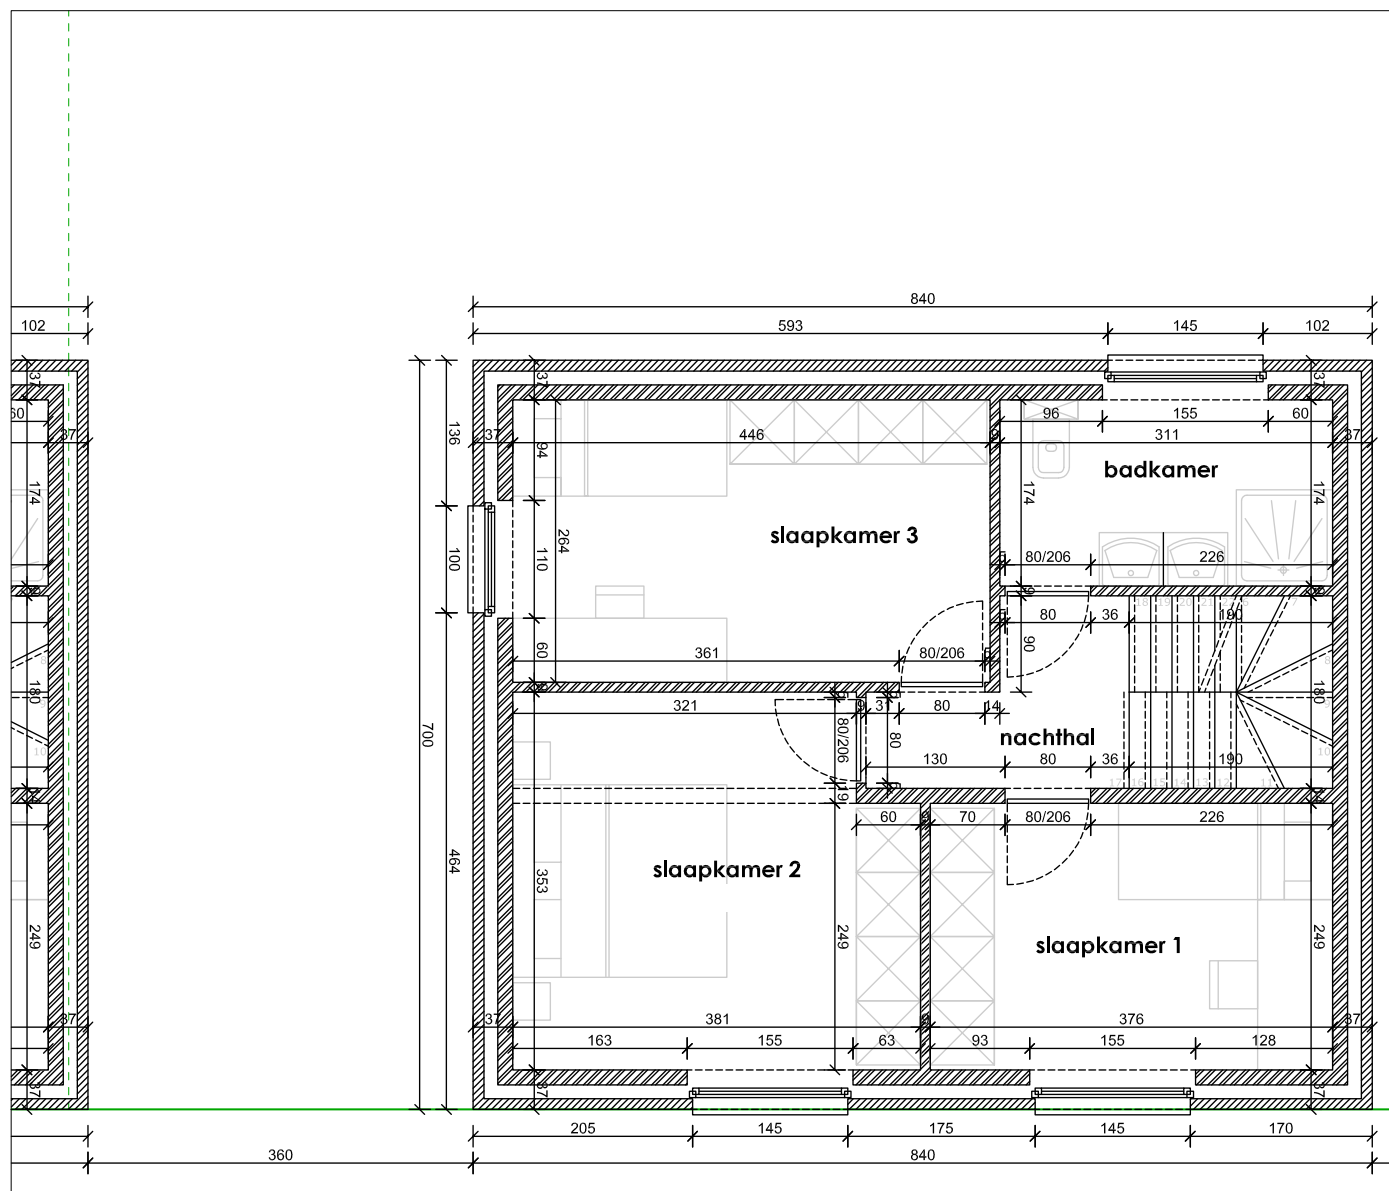

EIKHOF
Vremde

Lot 1 | Eikhof

Br. bew. opp. 154,05m²

UNICAS
UNIEK WONEN

Lot 1 | Eikhof

Br. bew. opp. 154,05m²

UNICAS
UNIEK WONEN

Lot 1 | Eikhof

Br. bew. opp. 154,05m²

Lot 1 | Eikhof

Br. bew. opp. 154,05m²

Lot 1 | Eikhof

Br. bew. opp. 154,05m²

Lot 1 | Eikhof

Br. bew. opp. 154,05m²

UNICAS
UNIEK WONEN

Lot 1 | Eikhof

Br. bew. opp. 154,05m²

UNICAS
UNIEK WONEN