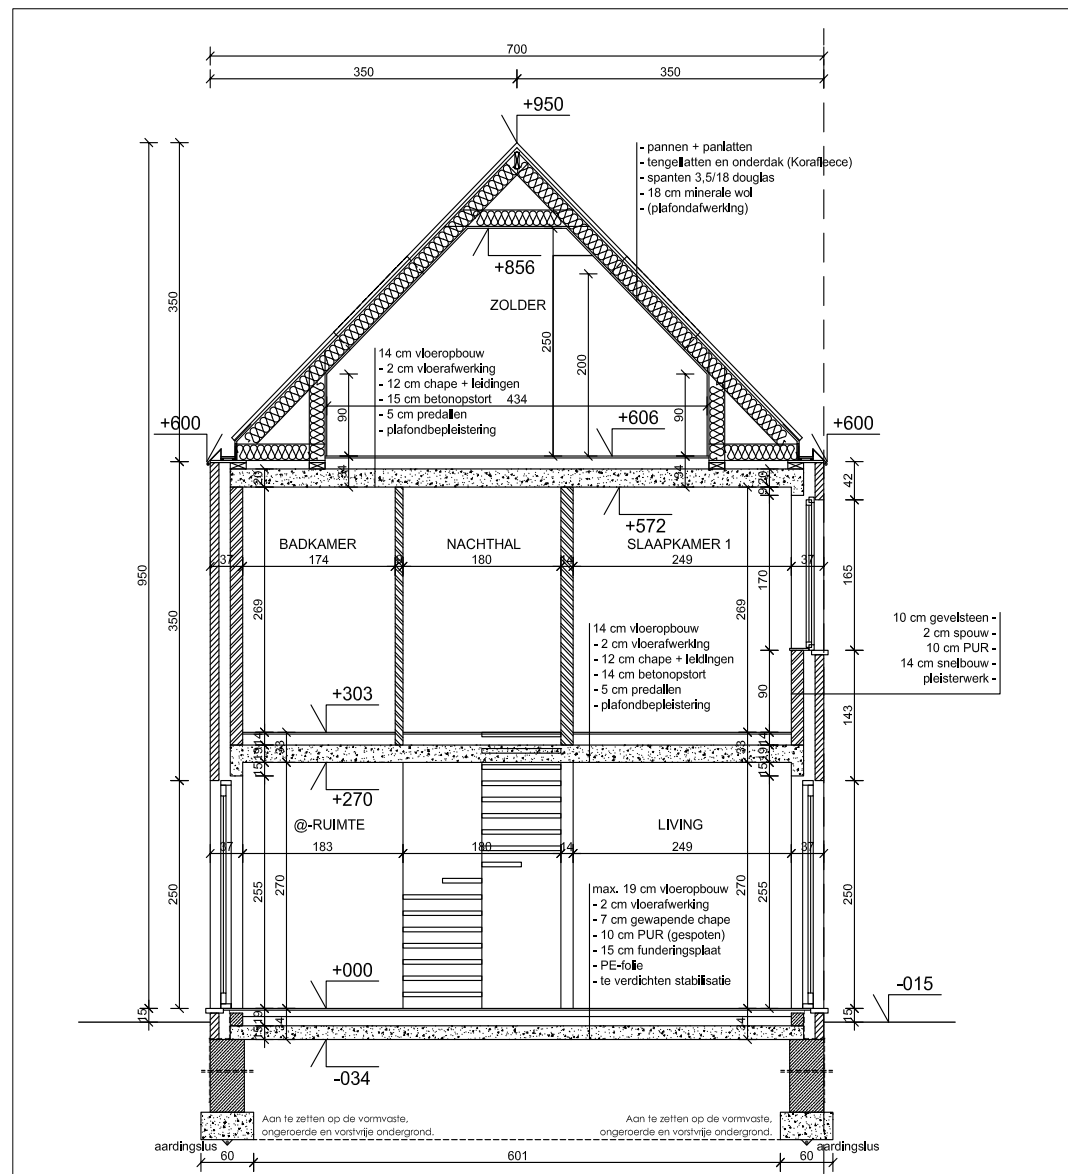

EIKHOF
Vremde

Lot 1 | Eikhof

Br. bew. opp. 154,05m²

UNICAS
UNIEK WONEN

Lot 1 | Eikhof

Br. bew. opp. 154,05m²

UNICAS
UNIEK WONEN

Lot 1 | Eikhof

Br. bew. opp. 154,05m²

Lot 1 | Eikhof

Br. bew. opp. 154,05m²

Lot 1 | Eikhof

Br. bew. opp. 154,05m²

Lot 1 | Eikhof

Br. bew. opp. 154,05m²

UNICAS
UNIEK WONEN

Lot 1 | Eikhof

Br. bew. opp. 154,05m²

UNICAS
UNIEK WONEN