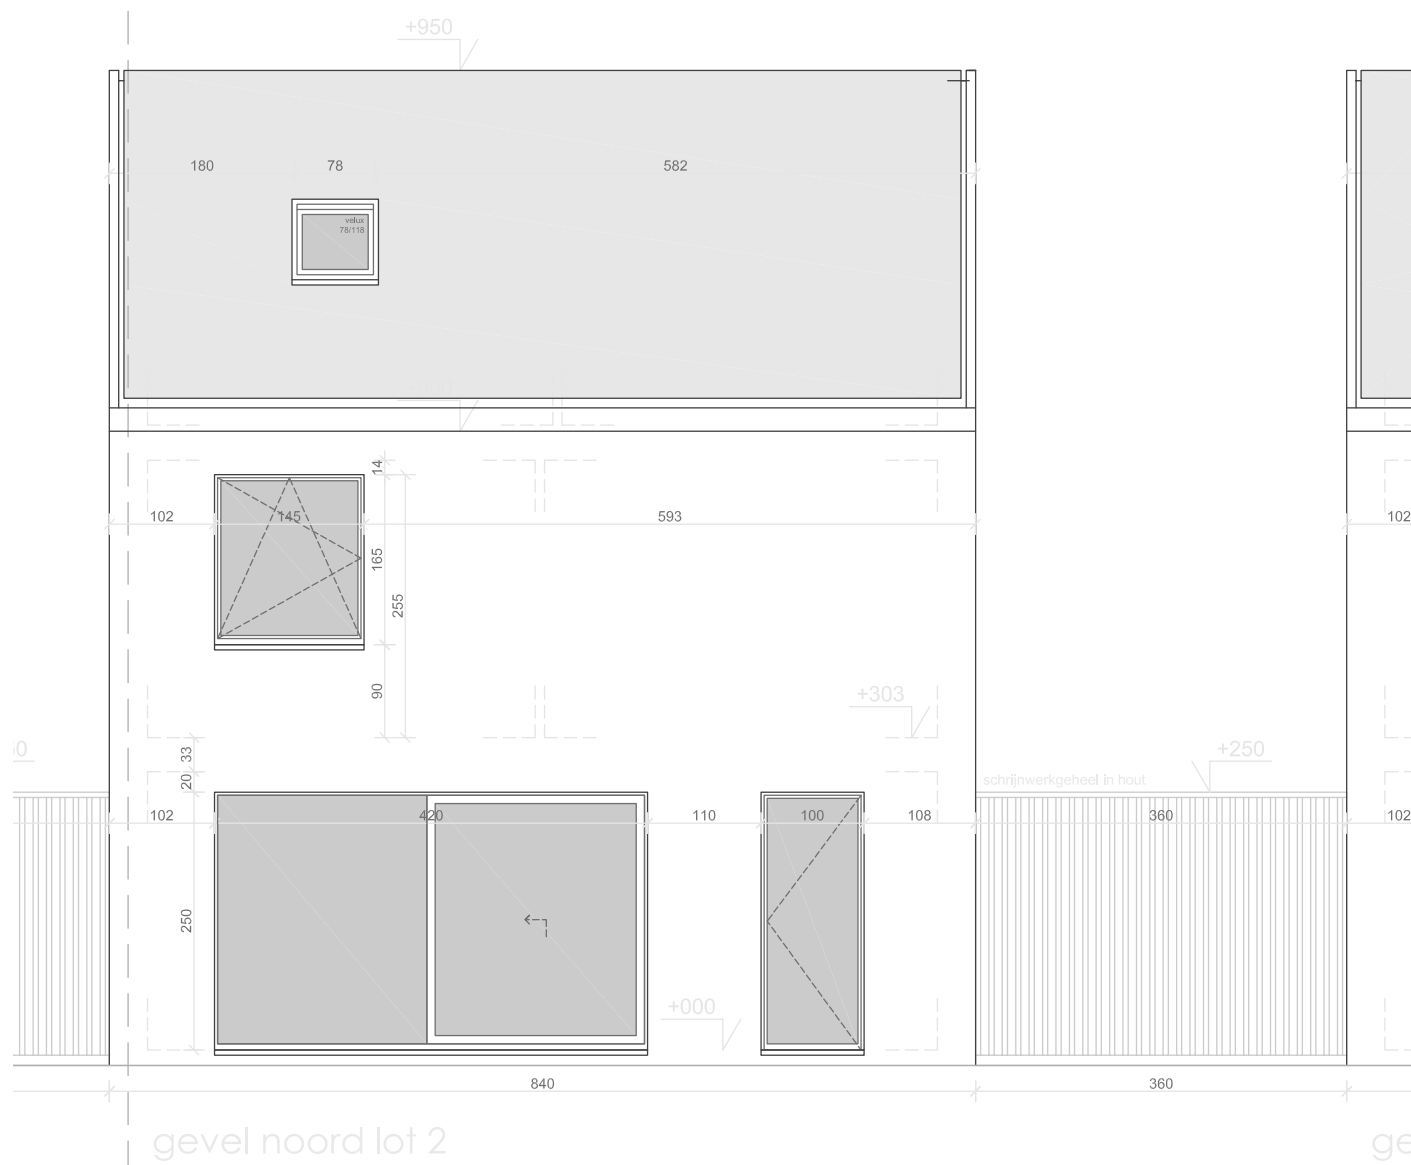

EIKHOF
Vremde

Lot 2 | Eikhof

Br. bew. opp. 154,05m²

UNICAS
UNIEK WONEN

Lot 2 | Eikhof

Br. bew. opp. 154,05m²

UNICAS
UNIEK WONEN

Lot 2 | Eikhof

Br. bew. opp. 154,05m²

Lot 2 | Eikhof

Br. bew. opp. 154,05m²

UNICAS
UNIEK WONEN

Lot 2 | Eikhof

Br. bew. opp. 154,05m²

Lot 2 | Eikhof

Br. bew. opp. 154,05m²

UNICAS
UNIEK WONEN

Lot 2 | Eikhof

Br. bew. opp. 154,05m²

UNICAS
UNIEK WONEN