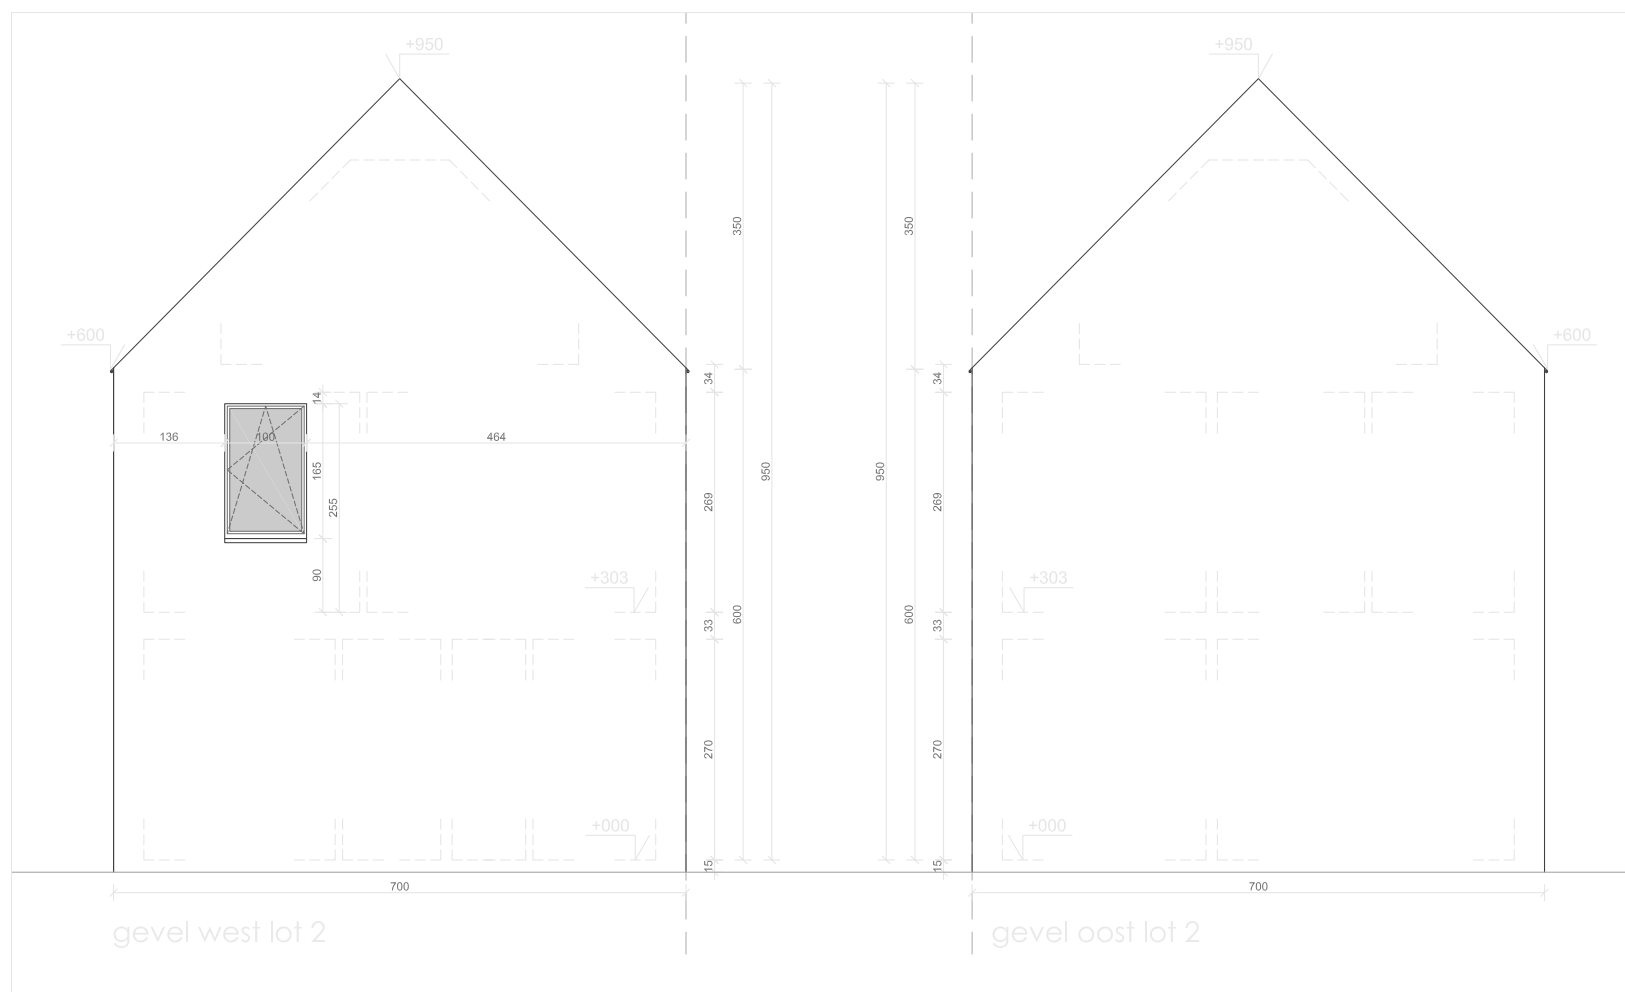

EIKHOF
Vremde

Lot 2 | Eikhof

Br. bew. opp. 154,05m²

UNICAS
UNIEK WONEN

Lot 2 | Eikhof

Br. bew. opp. 154,05m²

UNICAS
UNIEK WONEN

Lot 2 | Eikhof

Br. bew. opp. 154,05m²

Lot 2 | Eikhof

Br. bew. opp. 154,05m²

UNICAS
UNIEK WONEN

Lot 2 | Eikhof

Br. bew. opp. 154,05m²

Lot 2 | Eikhof

Br. bew. opp. 154,05m²

UNICAS
UNIEK WONEN

Lot 2 | Eikhof

Br. bew. opp. 154,05m²

UNICAS
UNIEK WONEN