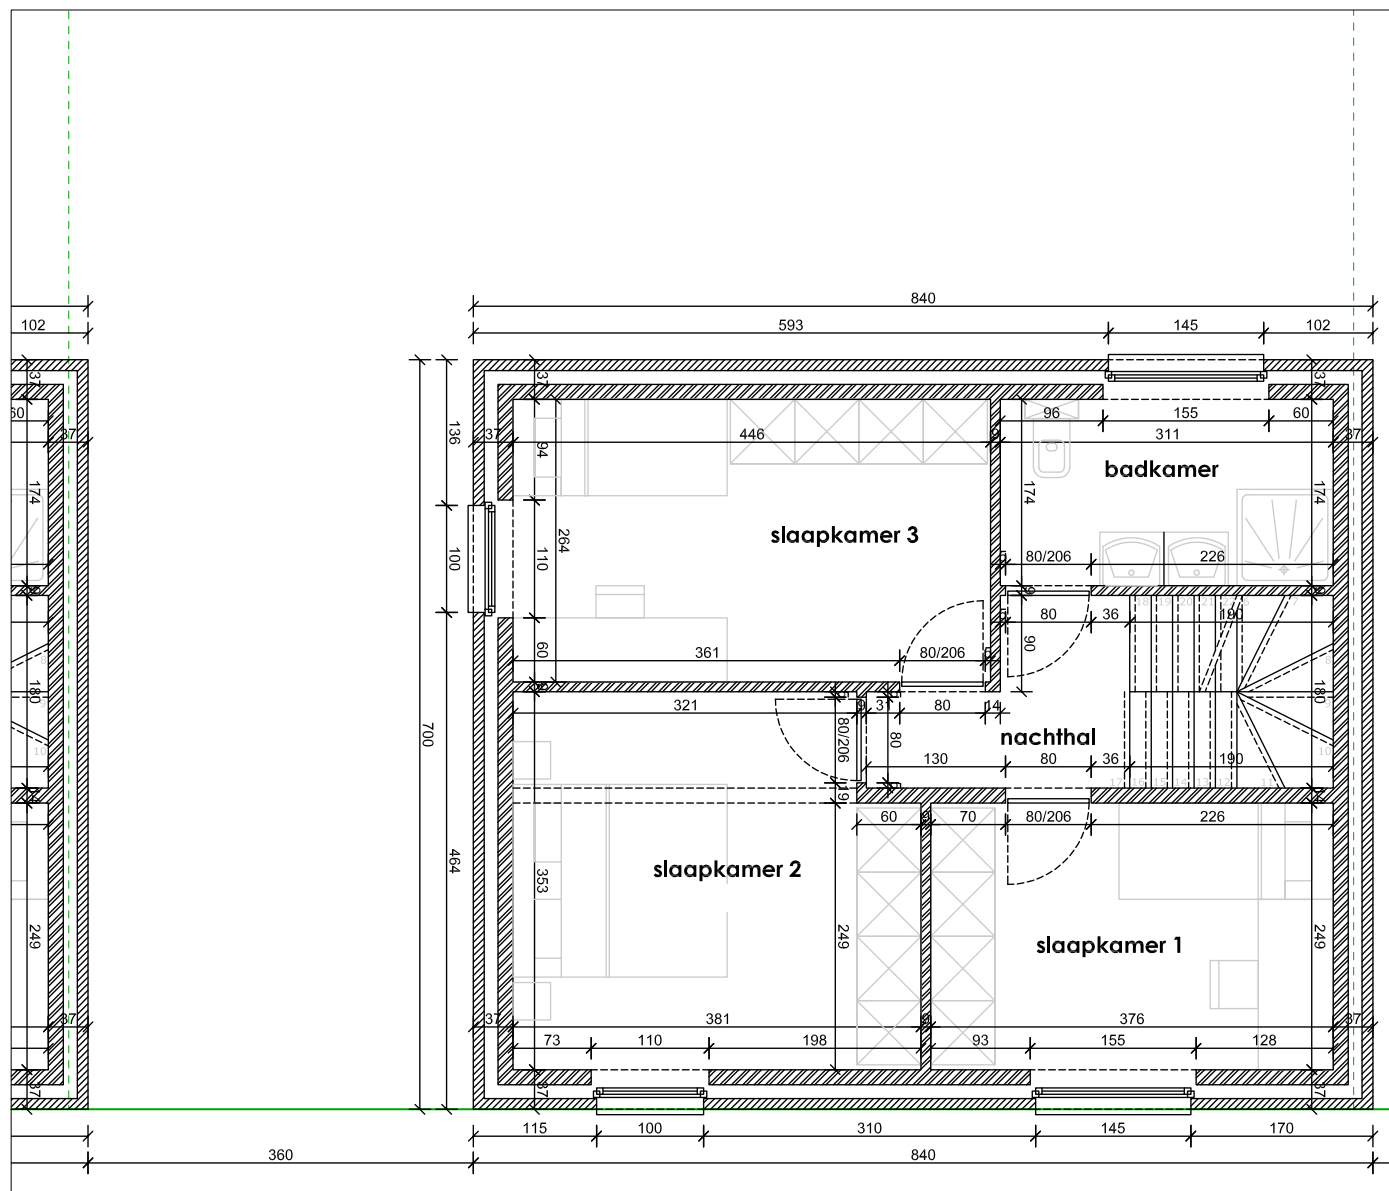

EIKHOF
Vremde

Lot 2 | Eikhof

Br. bew. opp. 154,05m²

UNICAS
UNIEK WONEN

Lot 2 | Eikhof

Br. bew. opp. 154,05m²

UNICAS
UNIEK WONEN

Lot 2 | Eikhof

Br. bew. opp. 154,05m²

Lot 2 | Eikhof

Br. bew. opp. 154,05m²

UNICAS
UNIEK WONEN

Lot 2 | Eikhof

Br. bew. opp. 154,05m²

Lot 2 | Eikhof

Br. bew. opp. 154,05m²

UNICAS
UNIEK WONEN

Lot 2 | Eikhof

Br. bew. opp. 154,05m²

UNICAS
UNIEK WONEN