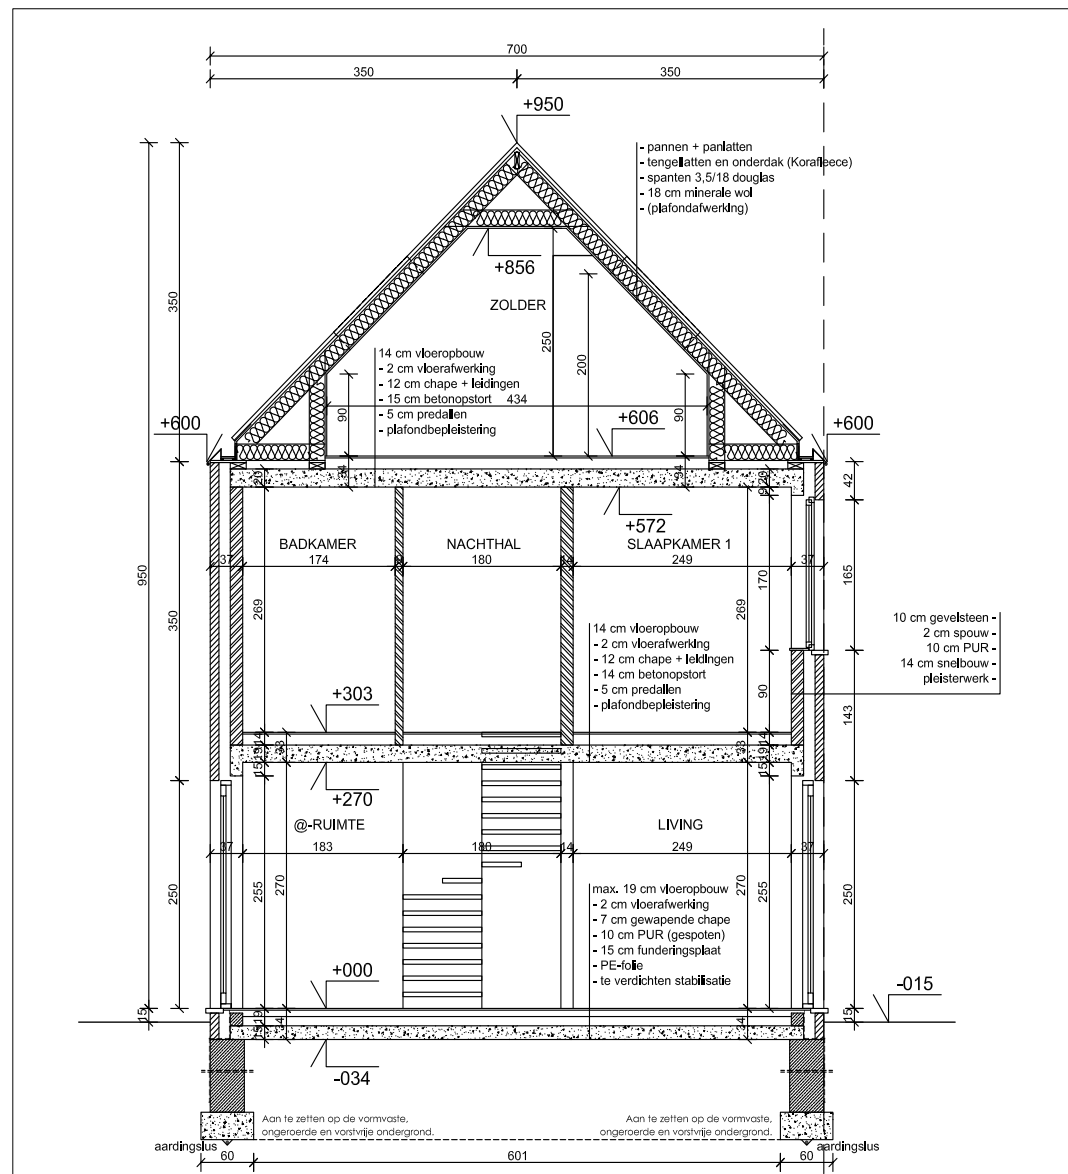

EIKHOF
Vremde

Lot 2 | Eikhof

Br. bew. opp. 154,05m²

UNICAS
UNIEK WONEN

Lot 2 | Eikhof

Br. bew. opp. 154,05m²

UNICAS
UNIEK WONEN

Lot 2 | Eikhof

Br. bew. opp. 154,05m²

Lot 2 | Eikhof

Br. bew. opp. 154,05m²

UNICAS
UNIEK WONEN

Lot 2 | Eikhof

Br. bew. opp. 154,05m²

Lot 2 | Eikhof

Br. bew. opp. 154,05m²

UNICAS
UNIEK WONEN

Lot 2 | Eikhof

Br. bew. opp. 154,05m²

UNICAS
UNIEK WONEN