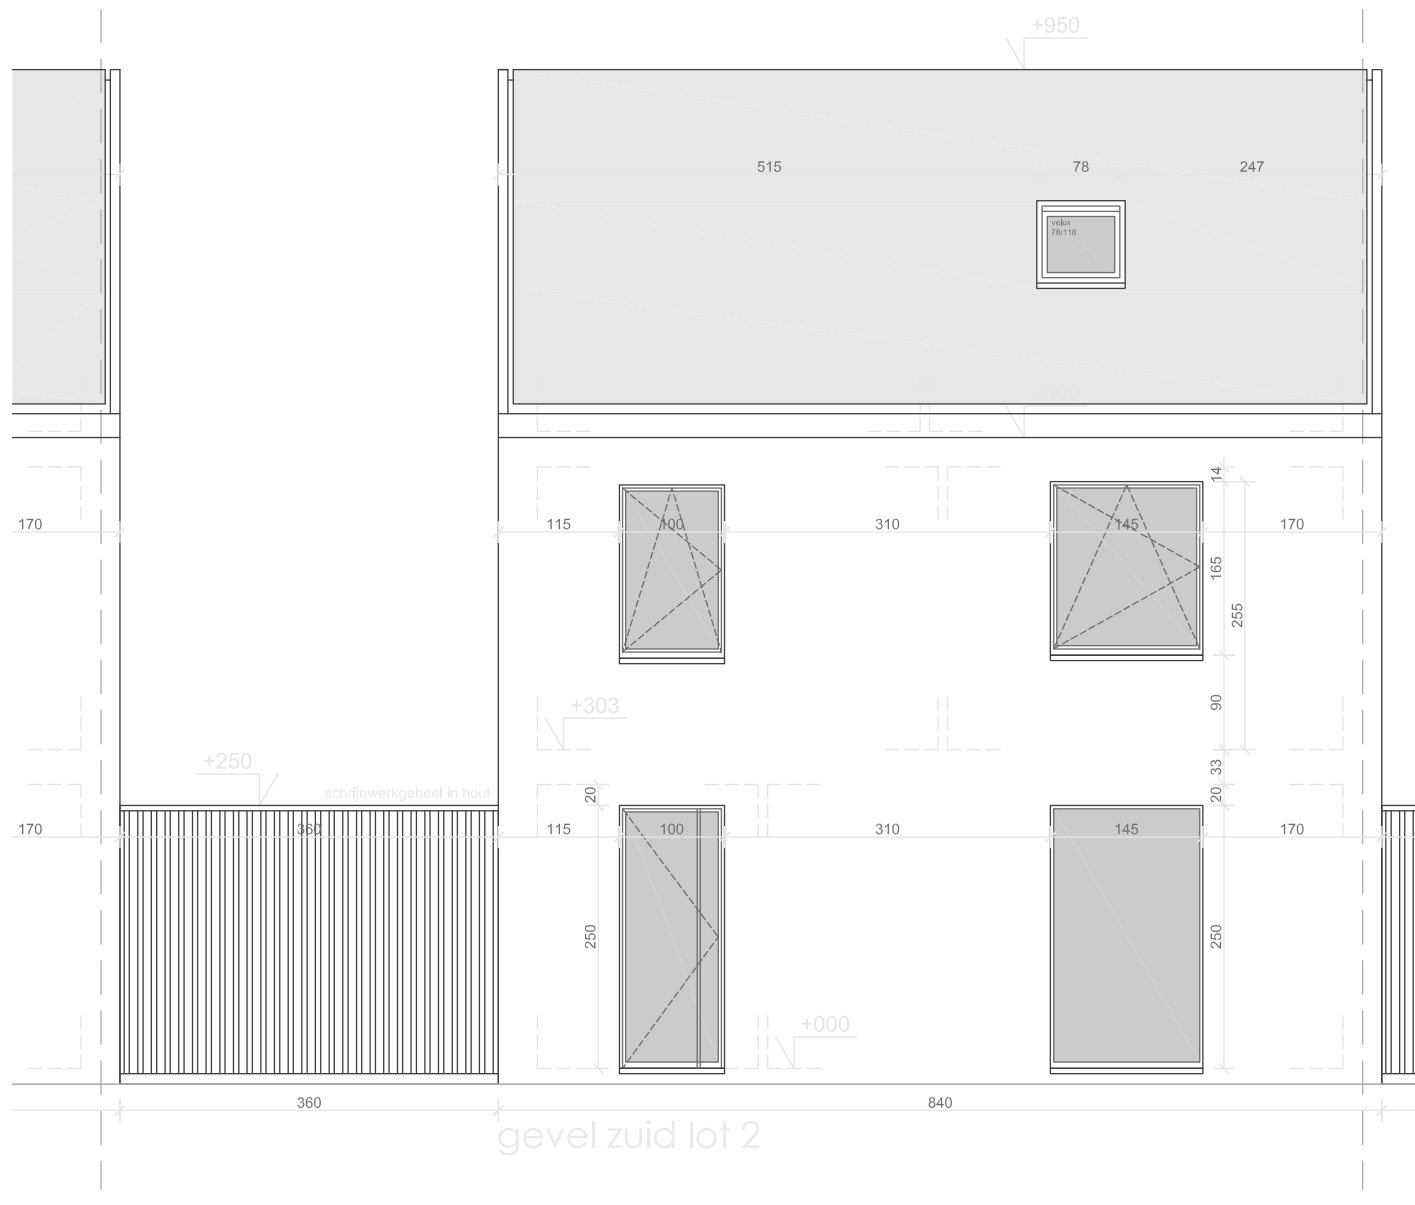

EIKHOF
Vremde

Lot 2 | Eikhof

Br. bew. opp. 154,05m²

UNICAS
UNIEK WONEN

Lot 2 | Eikhof

Br. bew. opp. 154,05m²

UNICAS
UNIEK WONEN

Lot 2 | Eikhof

Br. bew. opp. 154,05m²

Lot 2 | Eikhof

Br. bew. opp. 154,05m²

UNICAS
UNIEK WONEN

Lot 2 | Eikhof

Br. bew. opp. 154,05m²

Lot 2 | Eikhof

Br. bew. opp. 154,05m²

UNICAS
UNIEK WONEN

Lot 2 | Eikhof

Br. bew. opp. 154,05m²

UNICAS
UNIEK WONEN