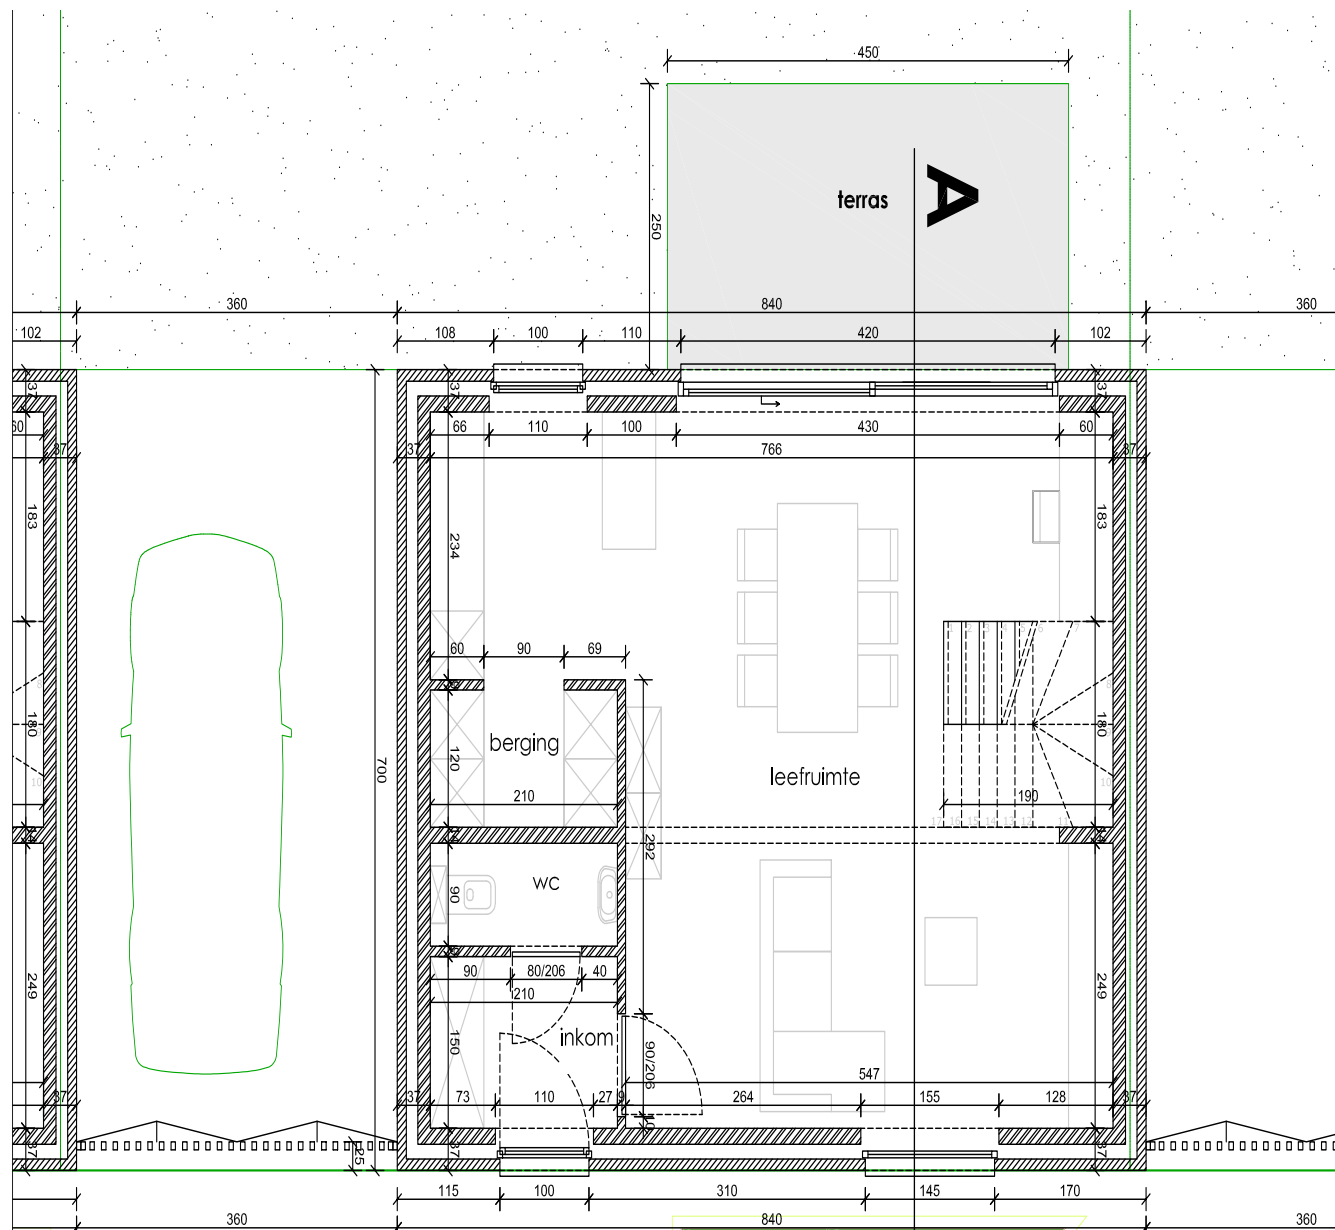

EIKHOF
Vremde

Lot 2 | Eikhof

Br. bew. opp. 154,05m²

UNICAS
UNIEK WONEN

Lot 2 | Eikhof

Br. bew. opp. 154,05m²

UNICAS
UNIEK WONEN

Lot 2 | Eikhof

Br. bew. opp. 154,05m²

Lot 2 | Eikhof

Br. bew. opp. 154,05m²

UNICAS
UNIEK WONEN

Lot 2 | Eikhof

Br. bew. opp. 154,05m²

Lot 2 | Eikhof

Br. bew. opp. 154,05m²

UNICAS
UNIEK WONEN

Lot 2 | Eikhof

Br. bew. opp. 154,05m²

UNICAS
UNIEK WONEN