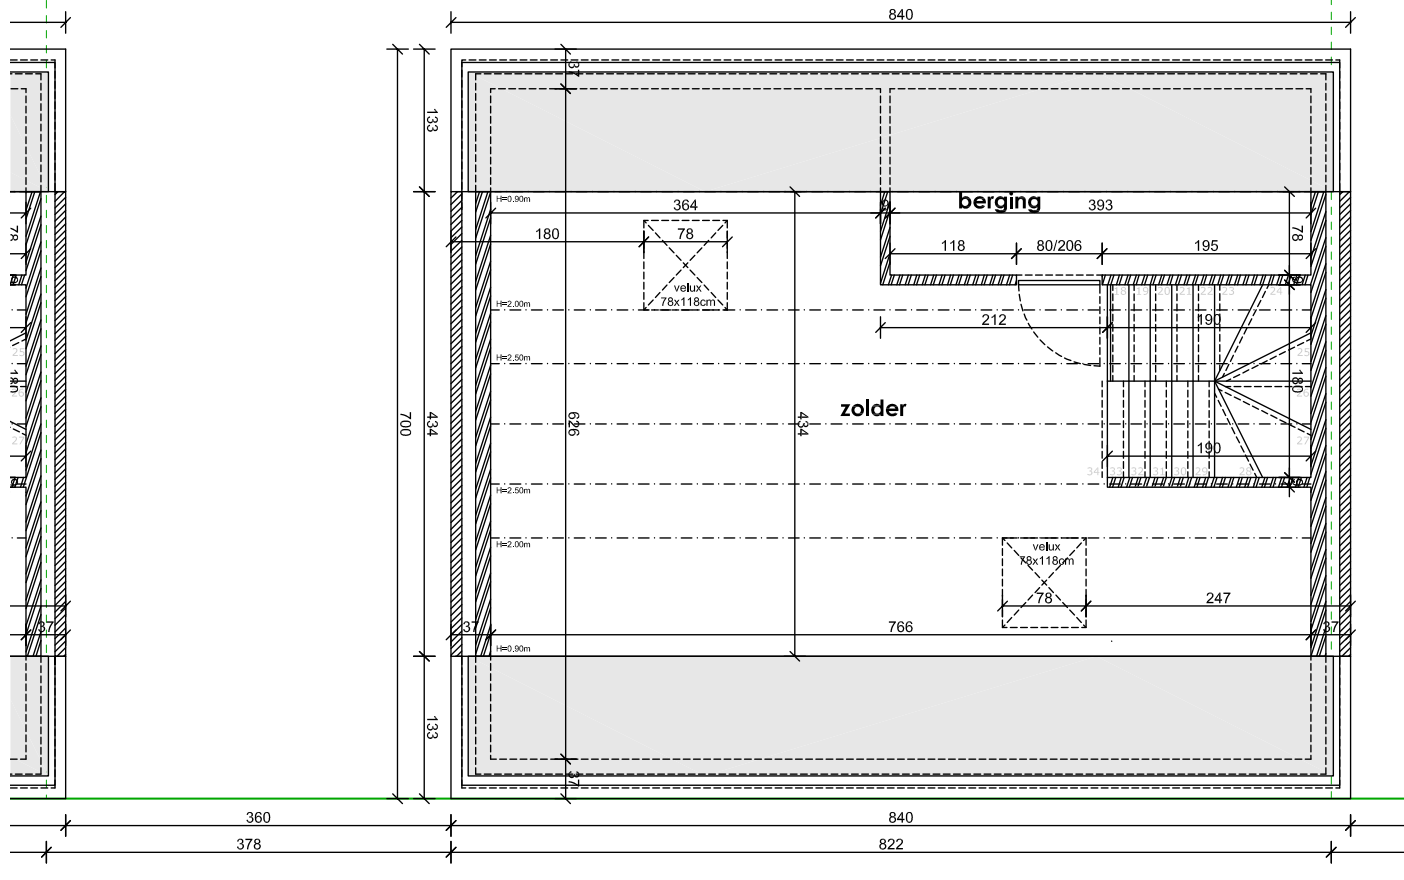

EIKHOF
Vremde

Lot 2 | Eikhof

Br. bew. opp. 154,05m²

UNICAS
UNIEK WONEN

Lot 2 | Eikhof

Br. bew. opp. 154,05m²

UNICAS
UNIEK WONEN

Lot 2 | Eikhof

Br. bew. opp. 154,05m²

Lot 2 | Eikhof

Br. bew. opp. 154,05m²

UNICAS
UNIEK WONEN

Lot 2 | Eikhof

Br. bew. opp. 154,05m²

Lot 2 | Eikhof

Br. bew. opp. 154,05m²

UNICAS
UNIEK WONEN

Lot 2 | Eikhof

Br. bew. opp. 154,05m²

UNICAS
UNIEK WONEN