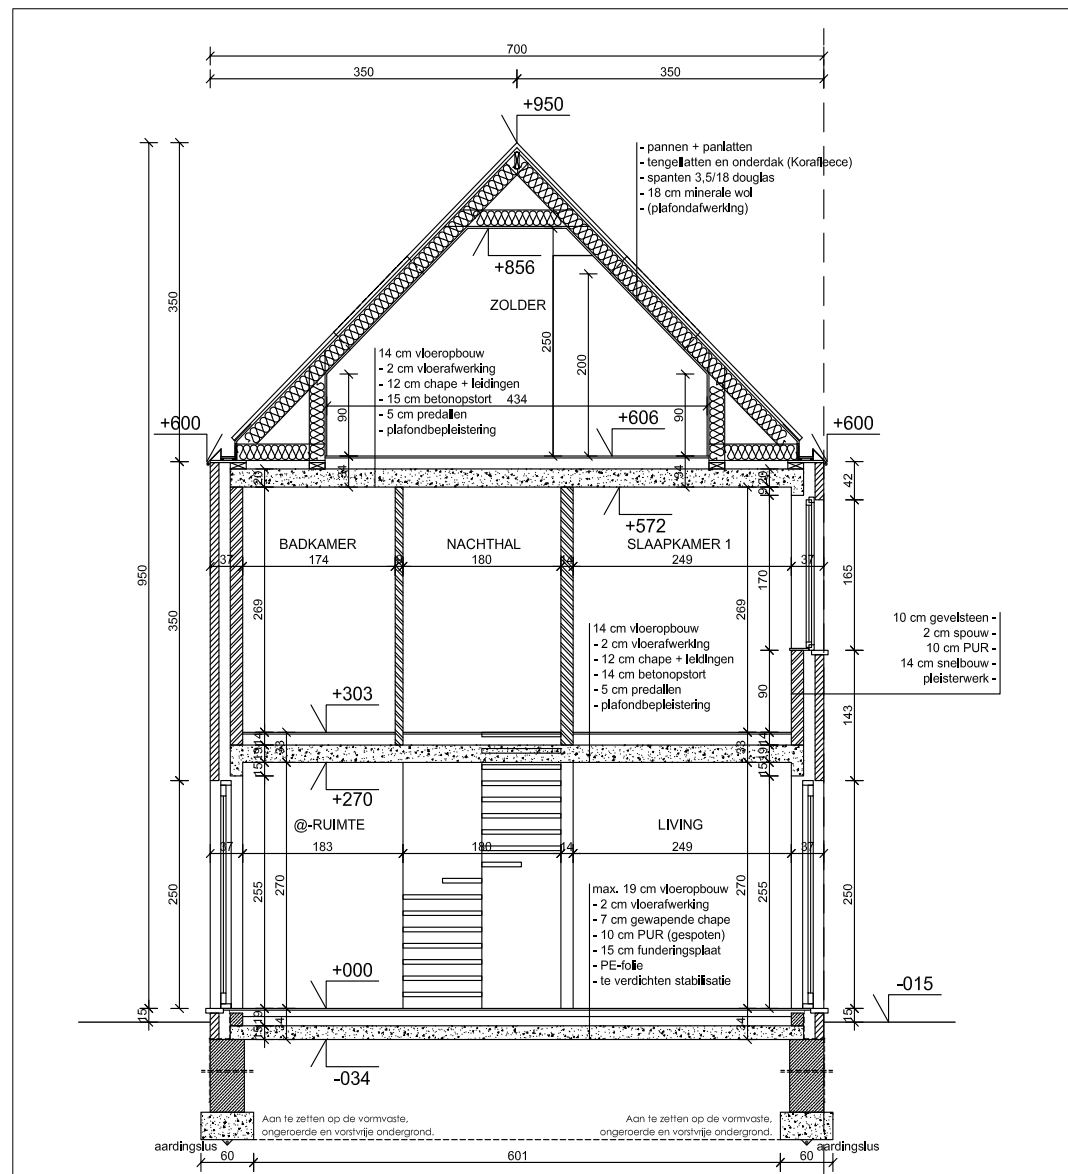

EIKHOF
Vremde

Lot 3 | Eikhof

Br. bew. opp. 154,05m²

UNICAS
UNIEK WONEN

Lot 3 | Eikhof

Br. bew. opp. 154,05m²

UNICAS
UNIEK WONEN

Lot 3 | Eikhof

Br. bew. opp. 154,05m²

gevel noord lot 3

Lot 3 | Eikhof

Br. bew. opp. 154,05m²

UNICAS
UNIEK WONEN

Lot 3 | Eikhof

Br. bew. opp. 154,05m²

UNICAS
UNIEK WONEN

Lot 3 | Eikhof

Br. bew. opp. 154,05m²

UNICAS
UNIEK WONEN