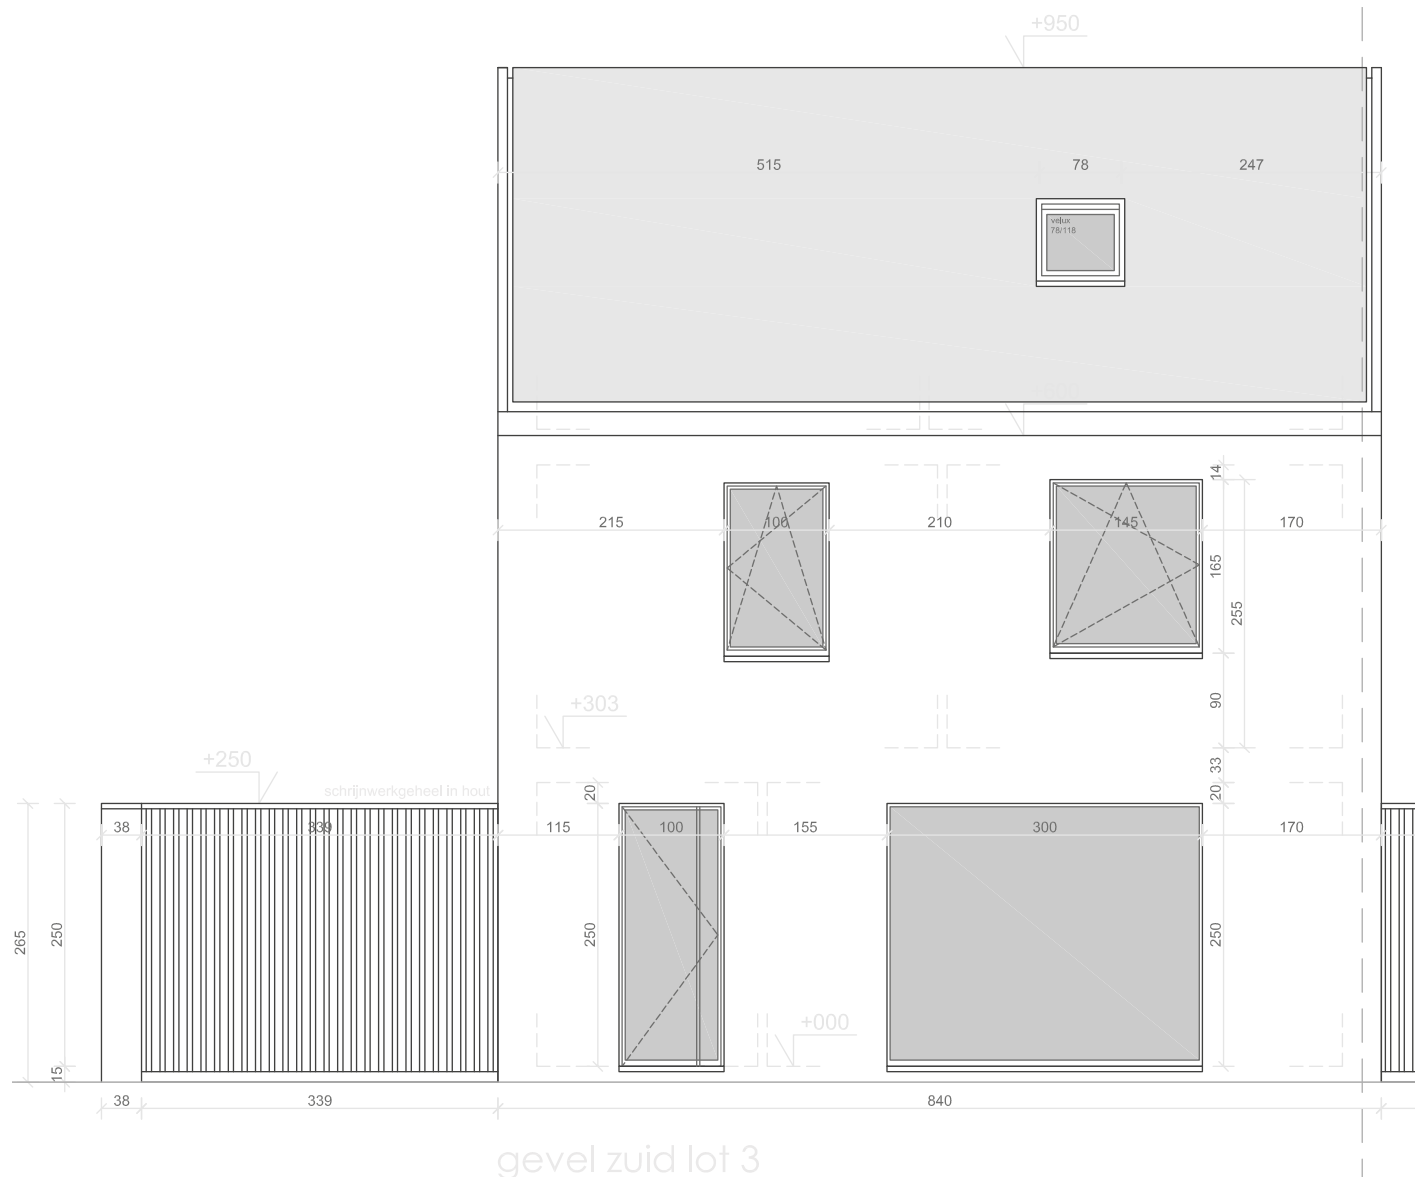

EIKHOF
Vremde

Lot 3 | Eikhof

Br. bew. opp. 154,05m²

UNICAS
UNIEK WONEN

Lot 3 | Eikhof

Br. bew. opp. 154,05m²

UNICAS
UNIEK WONEN

Lot 3 | Eikhof

Br. bew. opp. 154,05m²

gevel noord lot 3

Lot 3 | Eikhof

Br. bew. opp. 154,05m²

UNICAS
UNIEK WONEN

Lot 3 | Eikhof

Br. bew. opp. 154,05m²

UNICAS
UNIEK WONEN

Lot 3 | Eikhof

Br. bew. opp. 154,05m²

UNICAS
UNIEK WONEN