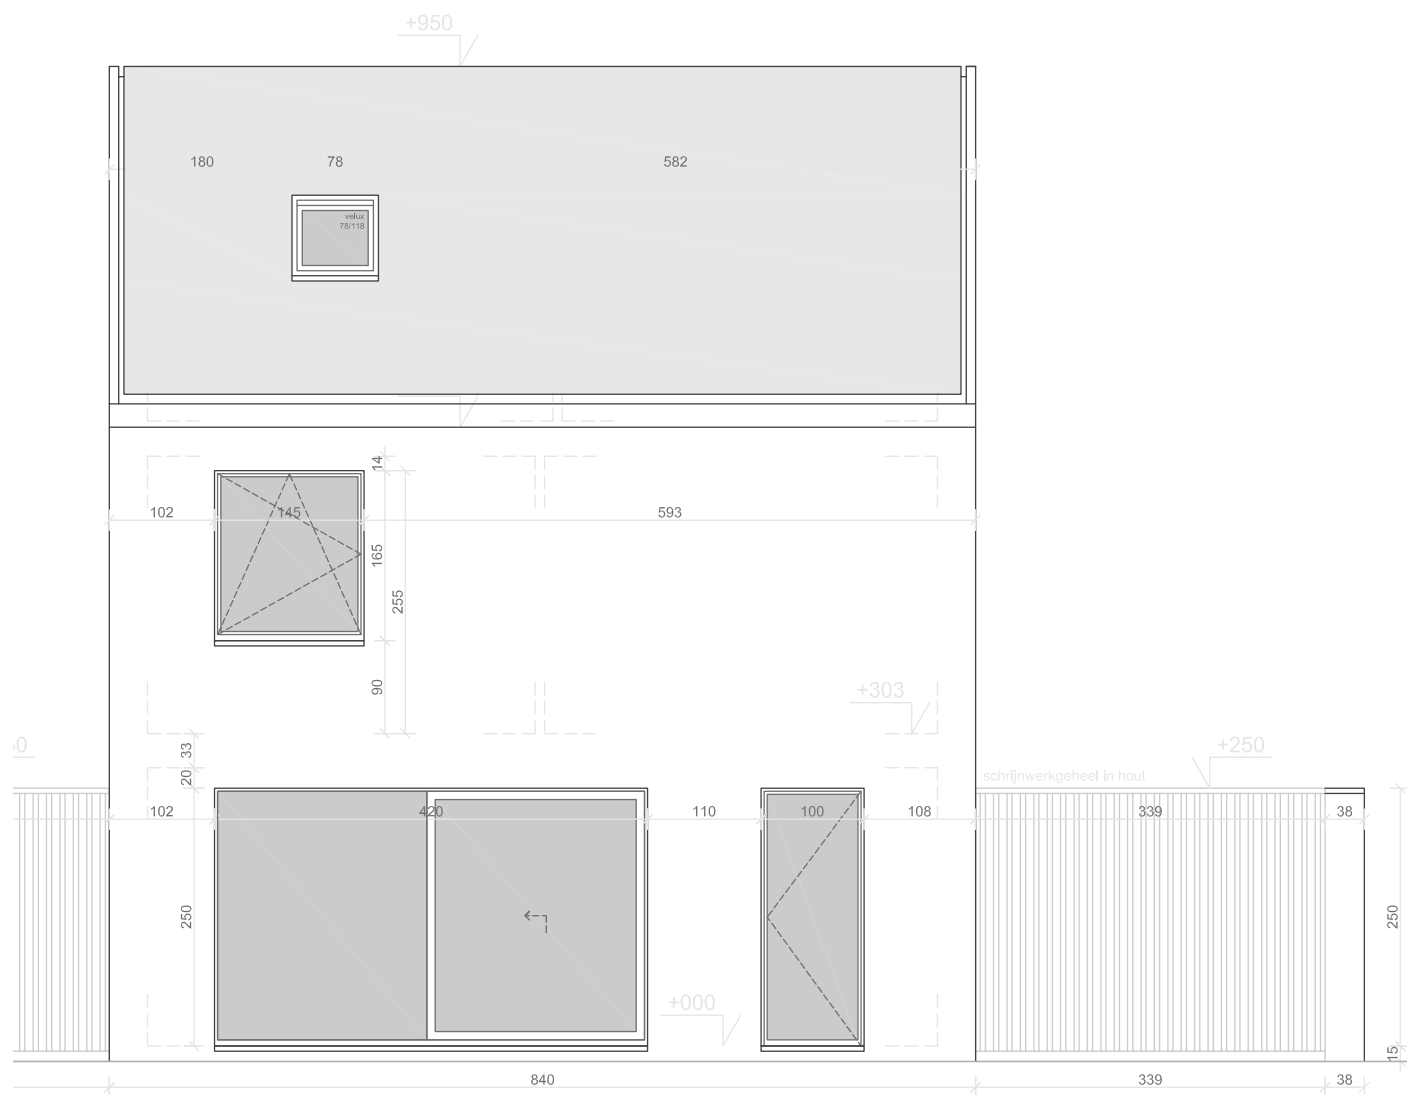

EIKHOF
Vremde

Lot 3 | Eikhof

Br. bew. opp. 154,05m²

UNICAS
UNIEK WONEN

Lot 3 | Eikhof

Br. bew. opp. 154,05m²

UNICAS
UNIEK WONEN

Lot 3 | Eikhof

Br. bew. opp. 154,05m²

gevel noord lot 3

Lot 3 | Eikhof

Br. bew. opp. 154,05m²

UNICAS
UNIEK WONEN

Lot 3 | Eikhof

Br. bew. opp. 154,05m²

UNICAS
UNIEK WONEN

Lot 3 | Eikhof

Br. bew. opp. 154,05m²

UNICAS
UNIEK WONEN