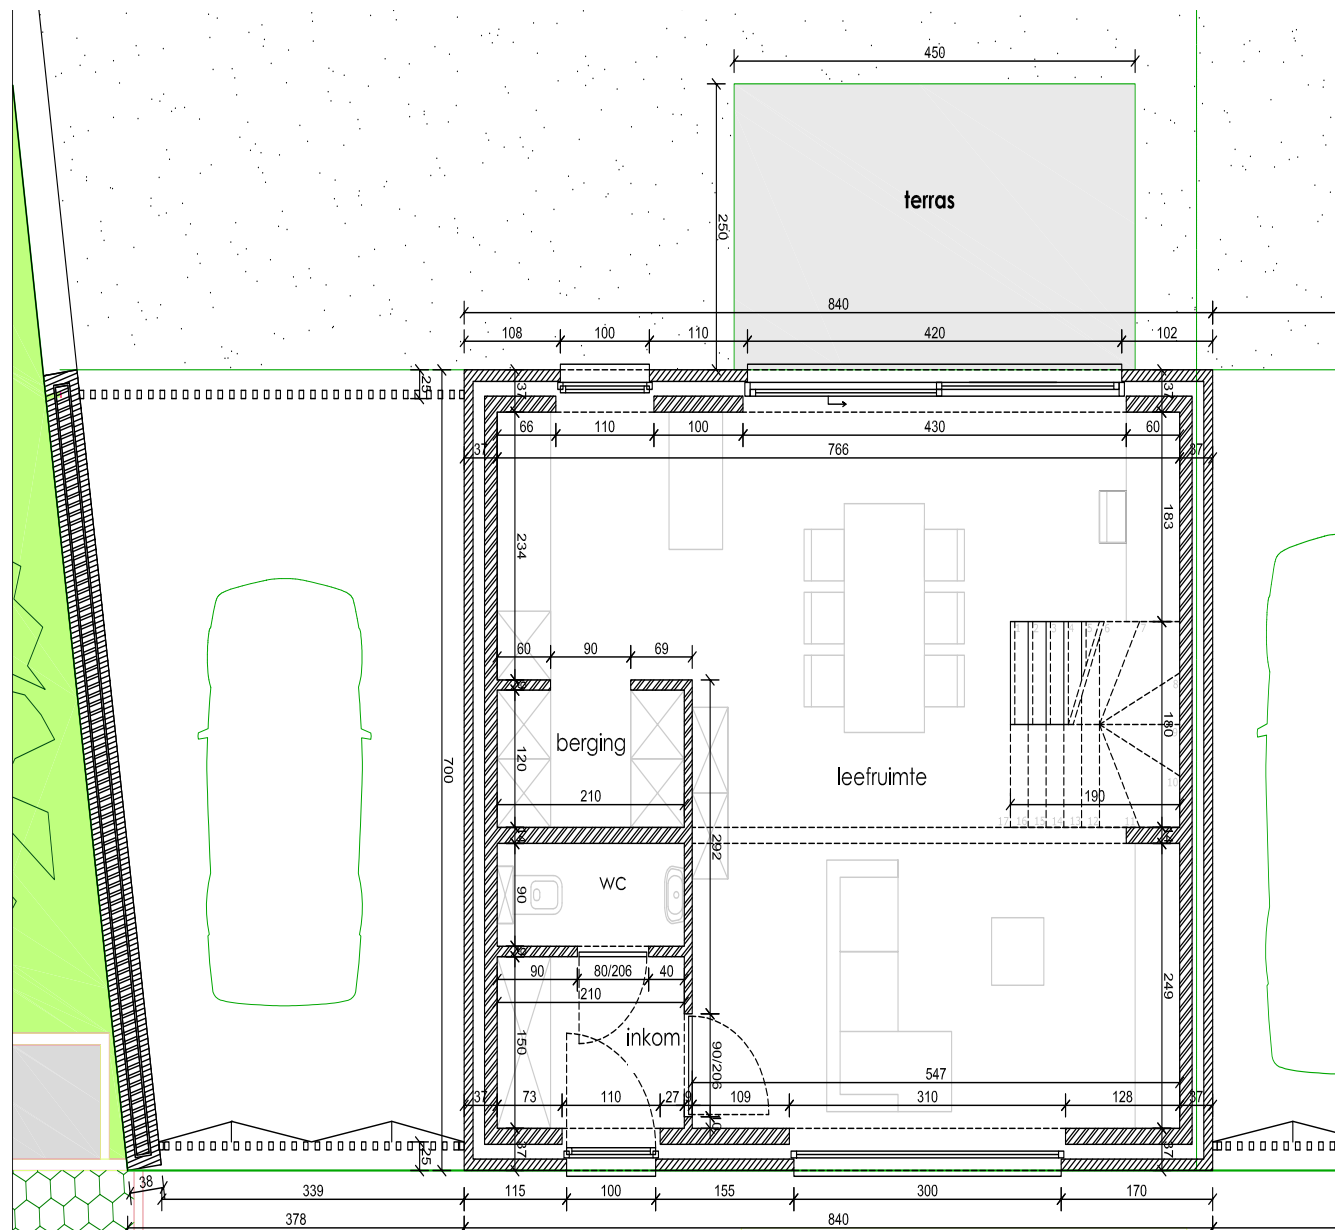

EIKHOF
Vremde

Lot 3 | Eikhof

Br. bew. opp. 154,05m²

UNICAS
UNIEK WONEN

Lot 3 | Eikhof

Br. bew. opp. 154,05m²

UNICAS
UNIEK WONEN

Lot 3 | Eikhof

Br. bew. opp. 154,05m²

gevel noord lot 3

Lot 3 | Eikhof

Br. bew. opp. 154,05m²

UNICAS
UNIEK WONEN

Lot 3 | Eikhof

Br. bew. opp. 154,05m²

UNICAS
UNIEK WONEN

Lot 3 | Eikhof

Br. bew. opp. 154,05m²

UNICAS
UNIEK WONEN