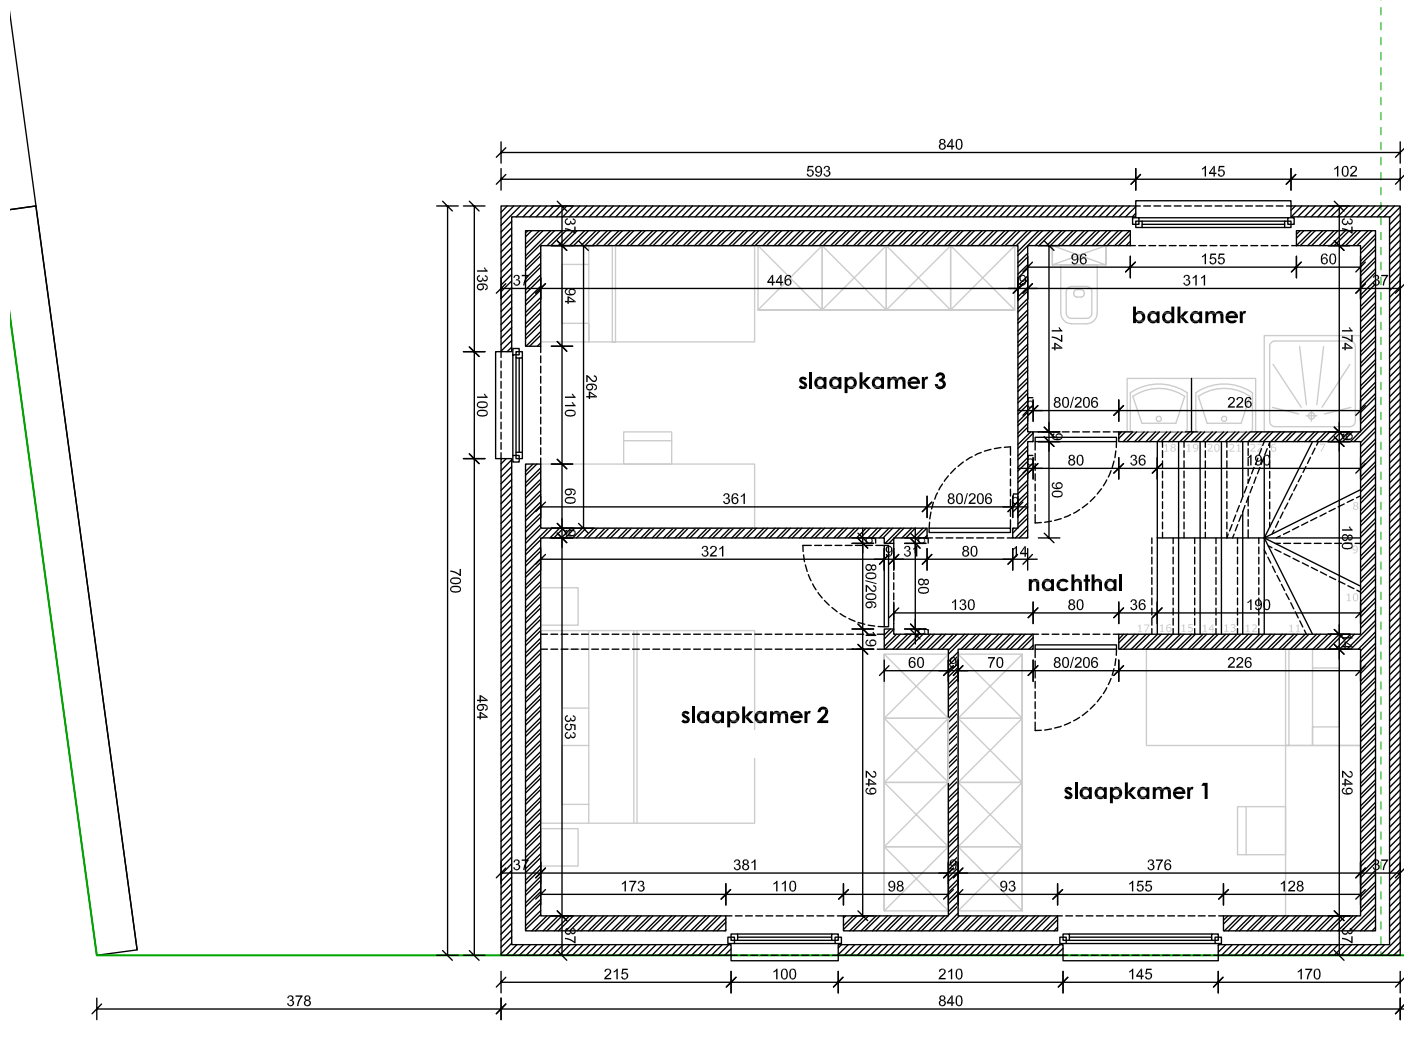

EIKHOF
Vremde

Lot 3 | Eikhof

Br. bew. opp. 154,05m²

UNICAS
UNIEK WONEN

Lot 3 | Eikhof

Br. bew. opp. 154,05m²

UNICAS
UNIEK WONEN

Lot 3 | Eikhof

Br. bew. opp. 154,05m²

gevel noord lot 3

Lot 3 | Eikhof

Br. bew. opp. 154,05m²

UNICAS
UNIEK WONEN

Lot 3 | Eikhof

Br. bew. opp. 154,05m²

UNICAS
UNIEK WONEN

Lot 3 | Eikhof

Br. bew. opp. 154,05m²

UNICAS
UNIEK WONEN