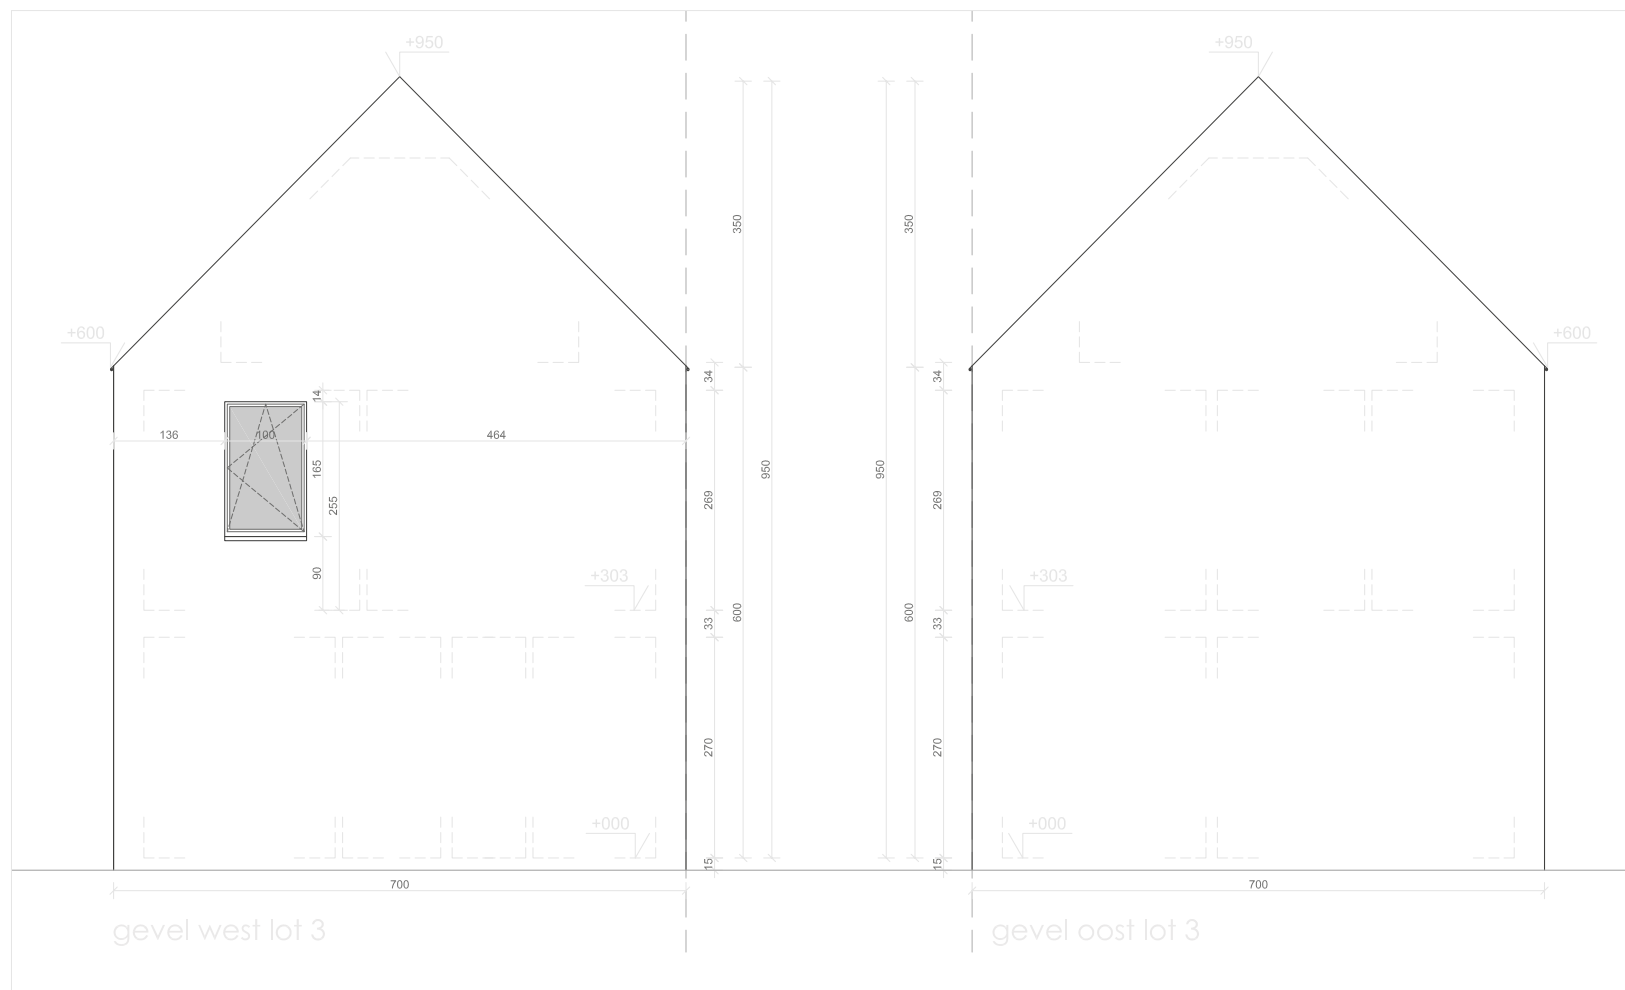

EIKHOF
Vremde

Lot 3 | Eikhof

Br. bew. opp. 154,05m²

UNICAS
UNIEK WONEN

Lot 3 | Eikhof

Br. bew. opp. 154,05m²

UNICAS
UNIEK WONEN

Lot 3 | Eikhof

Br. bew. opp. 154,05m²

gevel noord lot 3

Lot 3 | Eikhof

Br. bew. opp. 154,05m²

UNICAS
UNIEK WONEN

Lot 3 | Eikhof

Br. bew. opp. 154,05m²

UNICAS
UNIEK WONEN

Lot 3 | Eikhof

Br. bew. opp. 154,05m²

UNICAS
UNIEK WONEN