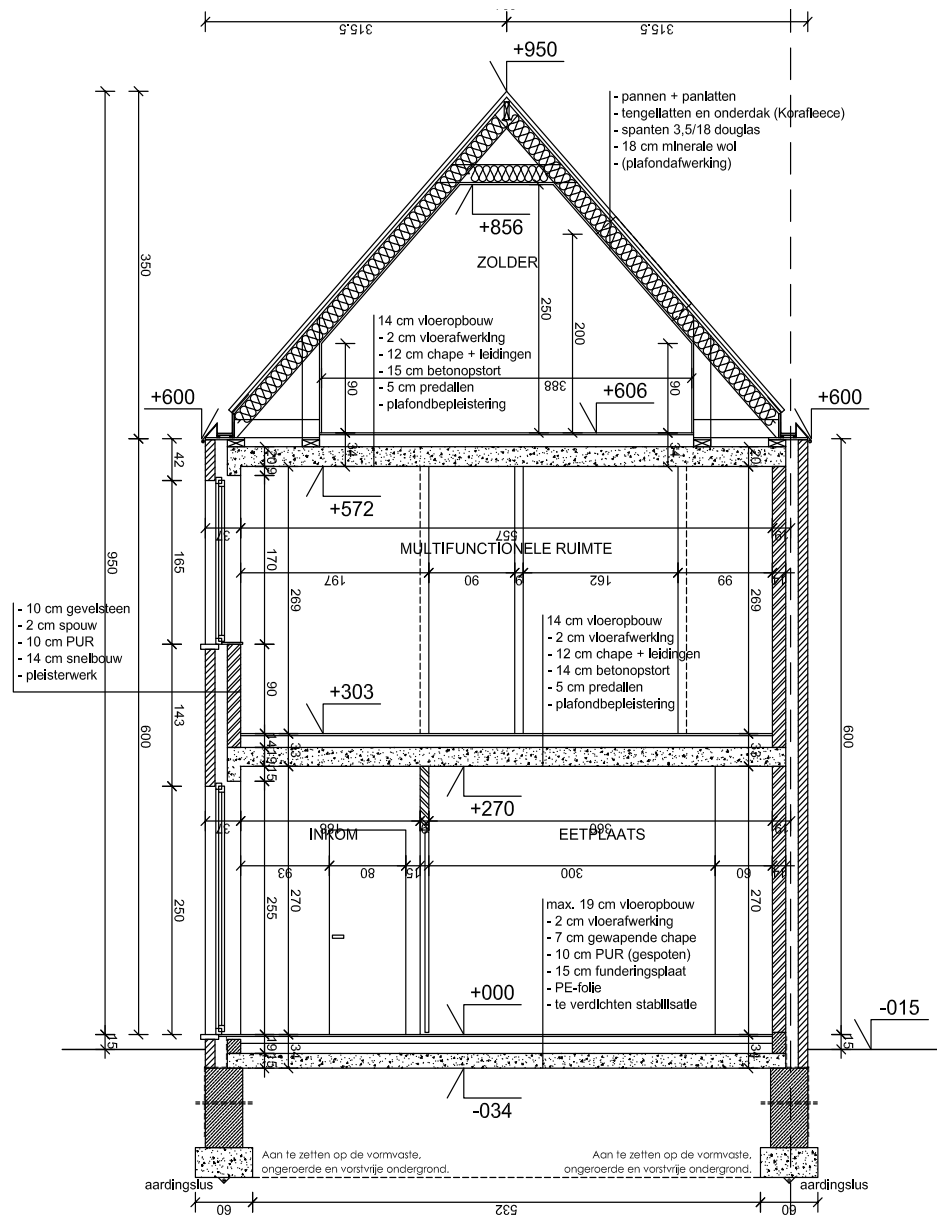

EIKHOF
Vremde

Lot 5 | Eikhof

Br. bew. opp. 137,19m²

UNICAS
UNIEK WONEN

Lot 5 | Eikhof

Br. bew. opp. 137,19m²

UNICAS
UNIEK WONEN

Lot 5 | Eikhof

Br. bew. opp. 137,19m²

Lot 5 | Eikhof

Br. bew. opp. 137,19m²

UNICAS
UNIEK WONEN

Lot 5 | Eikhof

Br. bew. opp. 137,19m²

Lot 5 | Eikhof

Br. bew. opp. 137,19m²

UNICAS
UNIEK WONEN

Lot 5 | Eikhof

Br. bew. opp. 137,19m²