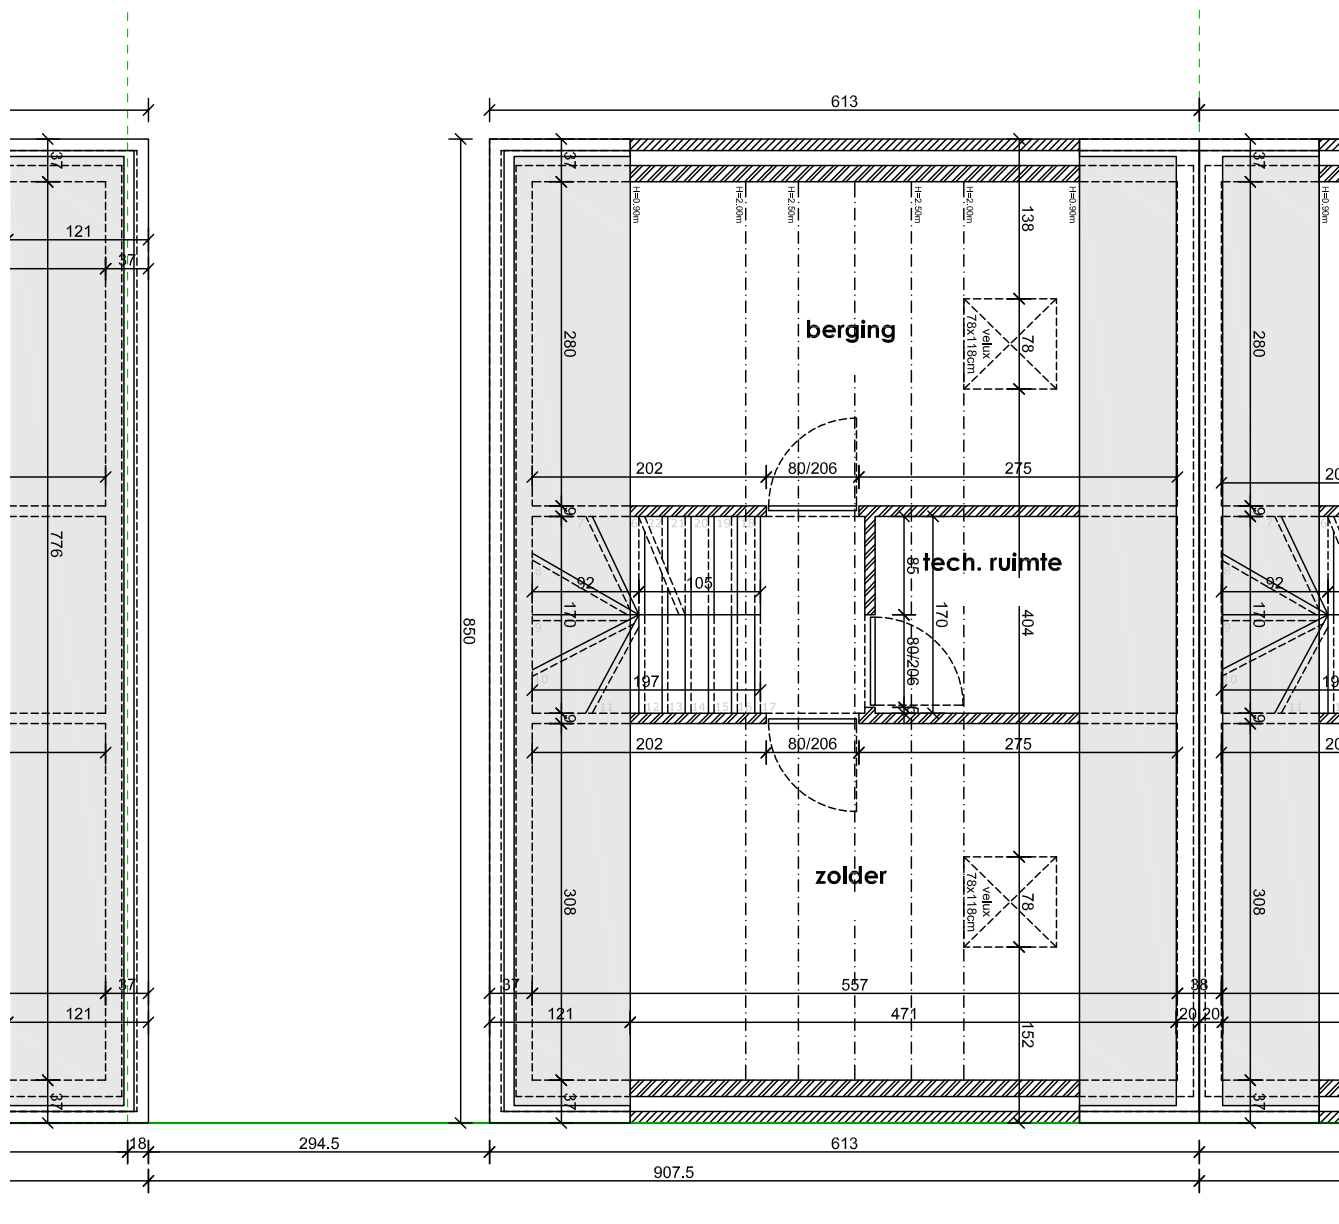

EIKHOF
Vremde

Lot 5 | Eikhof

Br. bew. opp. 137,19m²

UNICAS
UNIEK WONEN

Lot 5 | Eikhof

Br. bew. opp. 137,19m²

UNICAS
UNIEK WONEN

Lot 5 | Eikhof

Br. bew. opp. 137,19m²

Lot 5 | Eikhof

Br. bew. opp. 137,19m²

UNICAS
UNIEK WONEN

Lot 5 | Eikhof

Br. bew. opp. 137,19m²

Lot 5 | Eikhof

Br. bew. opp. 137,19m²

UNICAS
UNIEK WONEN

Lot 5 | Eikhof

Br. bew. opp. 137,19m²