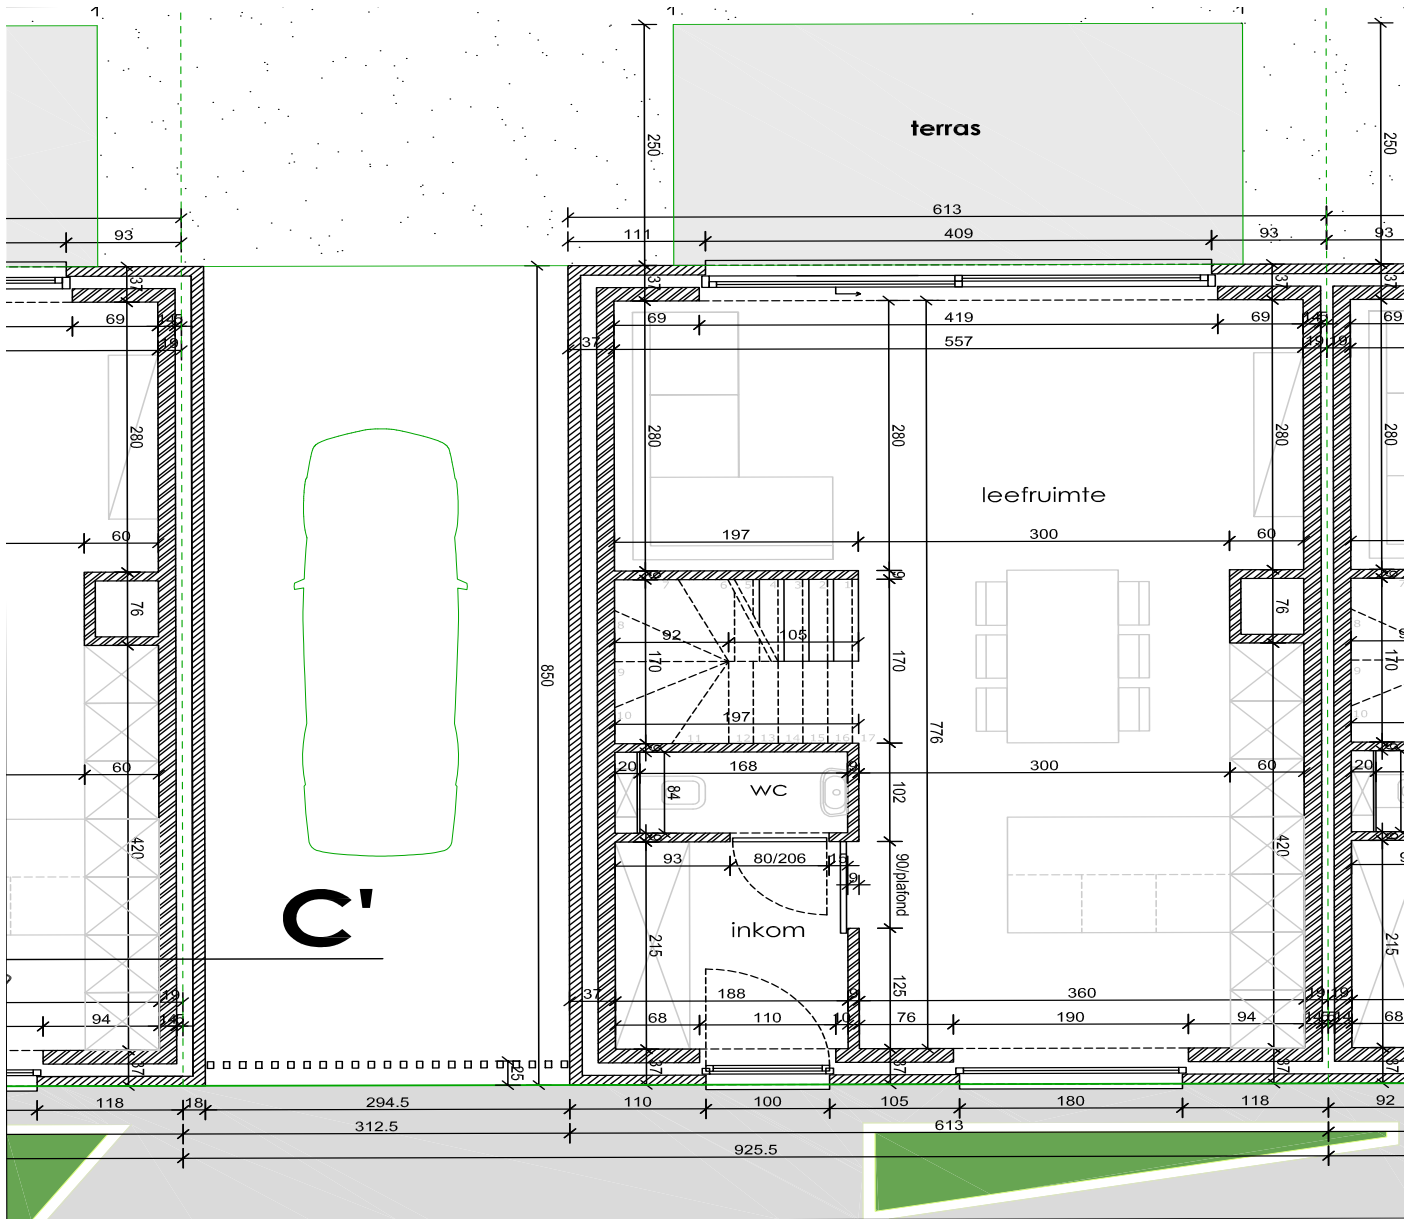

EIKHOF
Vremde

Lot 5 | Eikhof

Br. bew. opp. 137,19m²

UNICAS
UNIEK WONEN

Lot 5 | Eikhof

Br. bew. opp. 137,19m²

UNICAS
UNIEK WONEN

Lot 5 | Eikhof

Br. bew. opp. 137,19m²

Lot 5 | Eikhof

Br. bew. opp. 137,19m²

UNICAS
UNIEK WONEN

Lot 5 | Eikhof

Br. bew. opp. 137,19m²

Lot 5 | Eikhof

Br. bew. opp. 137,19m²

UNICAS
UNIEK WONEN

Lot 5 | Eikhof

Br. bew. opp. 137,19m²