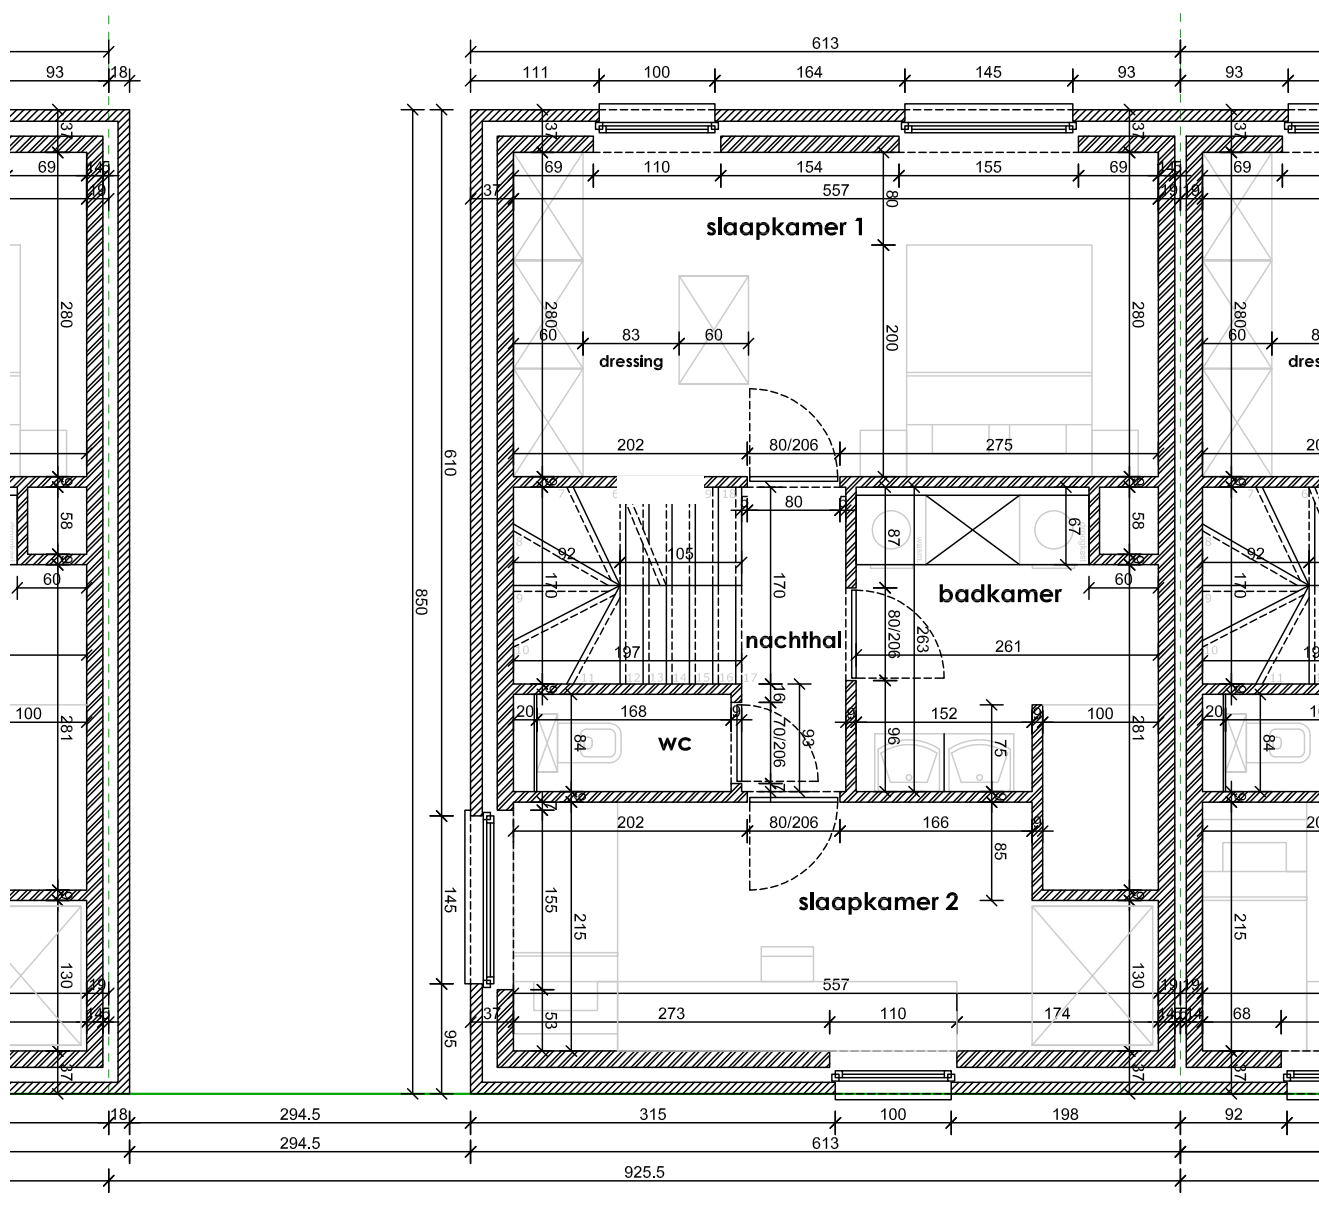

EIKHOF
Vremde

Lot 5 | Eikhof

Br. bew. opp. 137,19m²

UNICAS
UNIEK WONEN

Lot 5 | Eikhof

Br. bew. opp. 137,19m²

UNICAS
UNIEK WONEN

Lot 5 | Eikhof

Br. bew. opp. 137,19m²

Lot 5 | Eikhof

Br. bew. opp. 137,19m²

UNICAS
UNIEK WONEN

Lot 5 | Eikhof

Br. bew. opp. 137,19m²

Lot 5 | Eikhof

Br. bew. opp. 137,19m²

UNICAS
UNIEK WONEN

Lot 5 | Eikhof

Br. bew. opp. 137,19m²