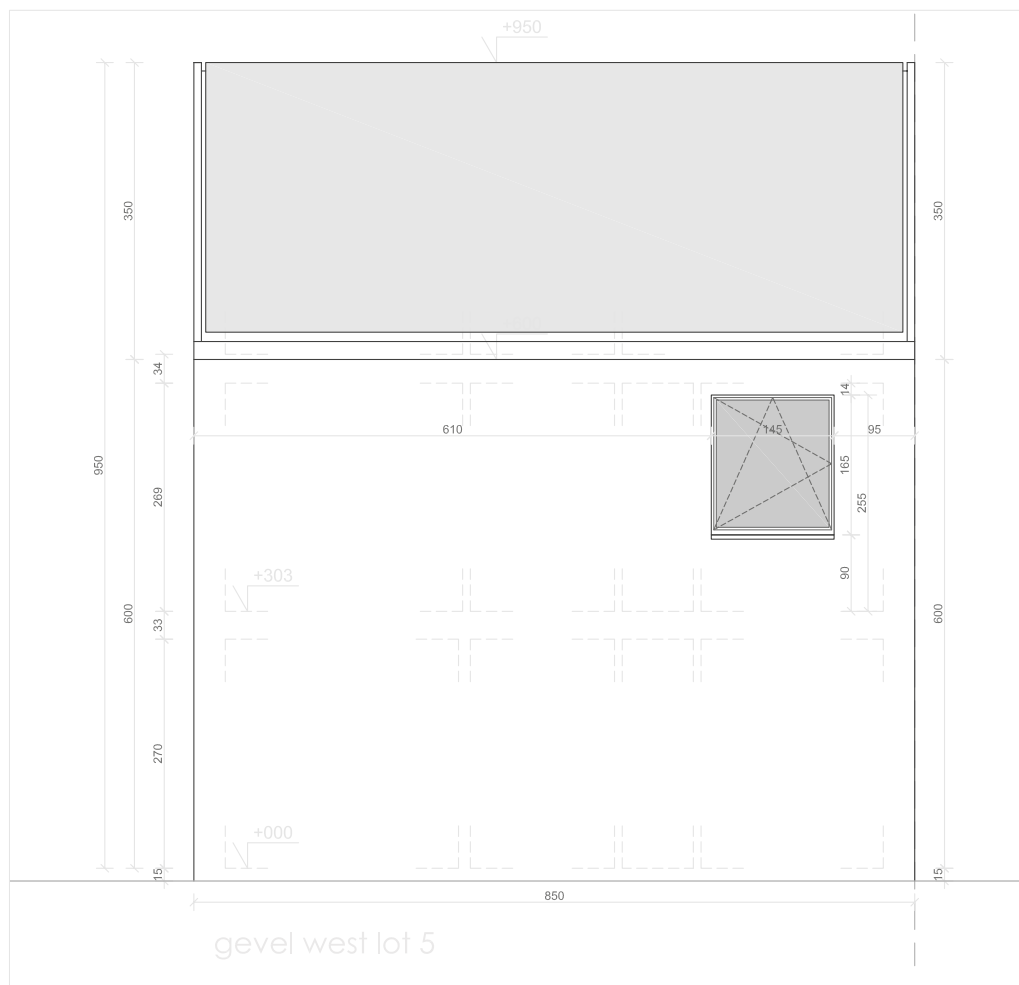

EIKHOF
Vremde

Lot 5 | Eikhof

Br. bew. opp. 137,19m²

UNICAS
UNIEK WONEN

Lot 5 | Eikhof

Br. bew. opp. 137,19m²

UNICAS
UNIEK WONEN

Lot 5 | Eikhof

Br. bew. opp. 137,19m²

Lot 5 | Eikhof

Br. bew. opp. 137,19m²

UNICAS
UNIEK WONEN

Lot 5 | Eikhof

Br. bew. opp. 137,19m²

Lot 5 | Eikhof

Br. bew. opp. 137,19m²

UNICAS
UNIEK WONEN

Lot 5 | Eikhof

Br. bew. opp. 137,19m²