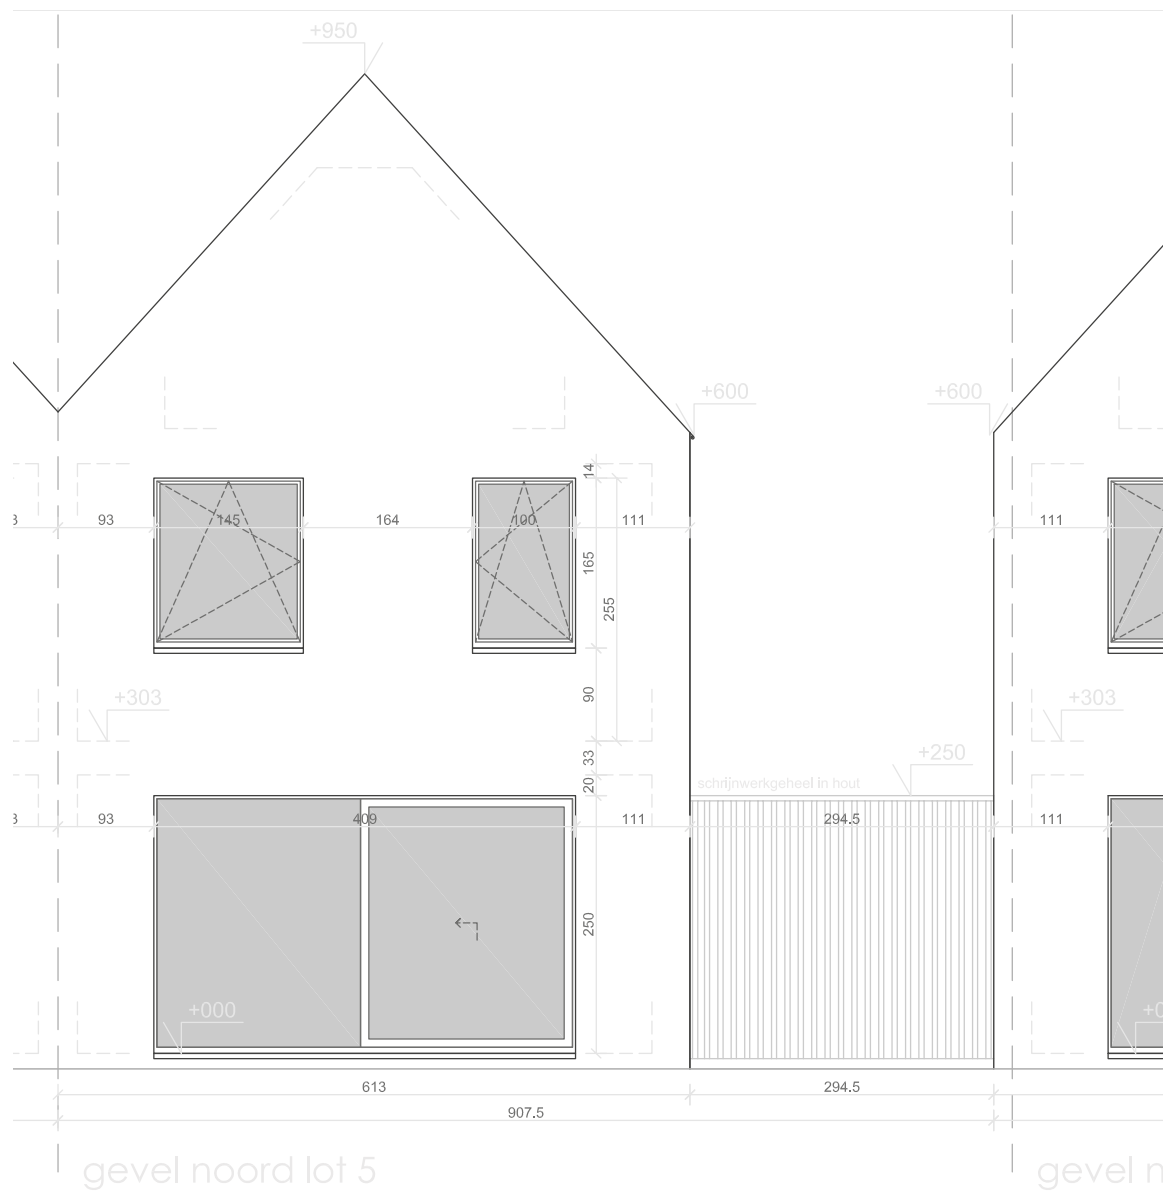

EIKHOF
Vremde

Lot 5 | Eikhof

Br. bew. opp. 137,19m²

UNICAS
UNIEK WONEN

Lot 5 | Eikhof

Br. bew. opp. 137,19m²

UNICAS
UNIEK WONEN

Lot 5 | Eikhof

Br. bew. opp. 137,19m²

Lot 5 | Eikhof

Br. bew. opp. 137,19m²

UNICAS
UNIEK WONEN

Lot 5 | Eikhof

Br. bew. opp. 137,19m²

Lot 5 | Eikhof

Br. bew. opp. 137,19m²

UNICAS
UNIEK WONEN

Lot 5 | Eikhof

Br. bew. opp. 137,19m²