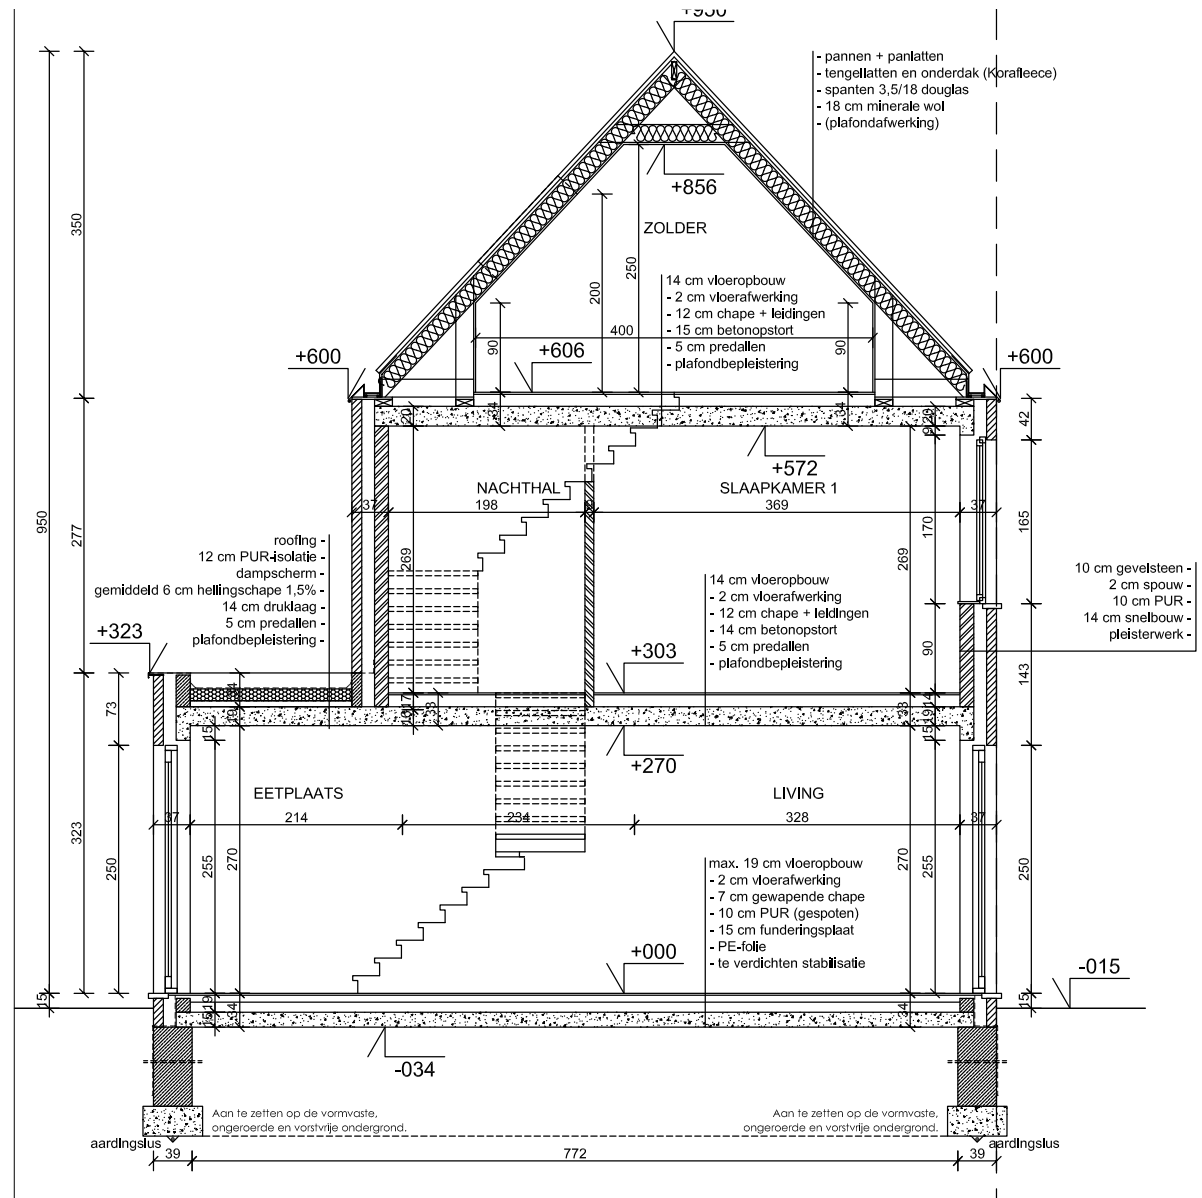

EIKHOF
Vremde

Lot 9 | Eikhof

Br. bew. opp. 146,15m²

Lot 9 | Eikhof

Br. bew. opp. 146,15m²

UNICAS
UNIEK WONEN

Lot 9 | Eikhof

Br. bew. opp. 146,15m²

UNICAS
UNIEK WONEN

Lot 9 | Eikhof

Br. bew. opp. 146,15m²

Lot 9 | Eikhof

Br. bew. opp. 146,15m²

UNICAS
UNIEK WONEN

Lot 9 | Eikhof

Br. bew. opp. 146,15m²