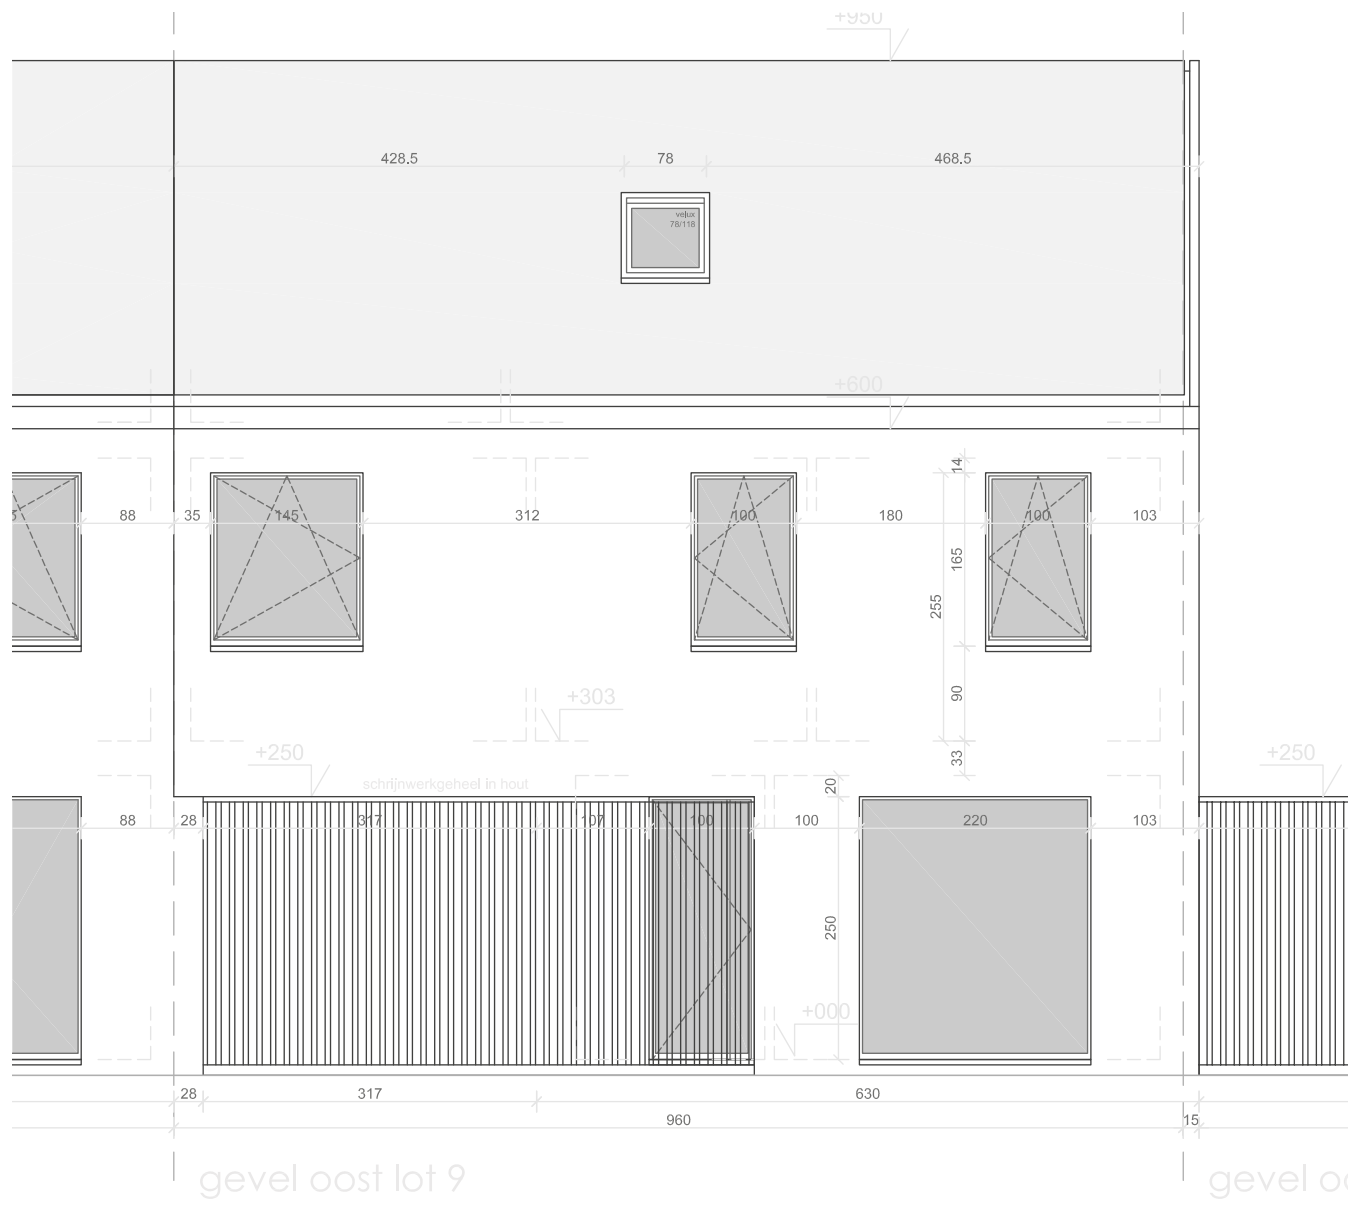

EIKHOF
Vremde

Lot 9 | Eikhof

Br. bew. opp. 146,15m²

Lot 9 | Eikhof

Br. bew. opp. 146,15m²

UNICAS
UNIEK WONEN

Lot 9 | Eikhof

Br. bew. opp. 146,15m²

UNICAS
UNIEK WONEN

Lot 9 | Eikhof

Br. bew. opp. 146,15m²

Lot 9 | Eikhof

Br. bew. opp. 146,15m²

UNICAS
UNIEK WONEN

Lot 9 | Eikhof

Br. bew. opp. 146,15m²