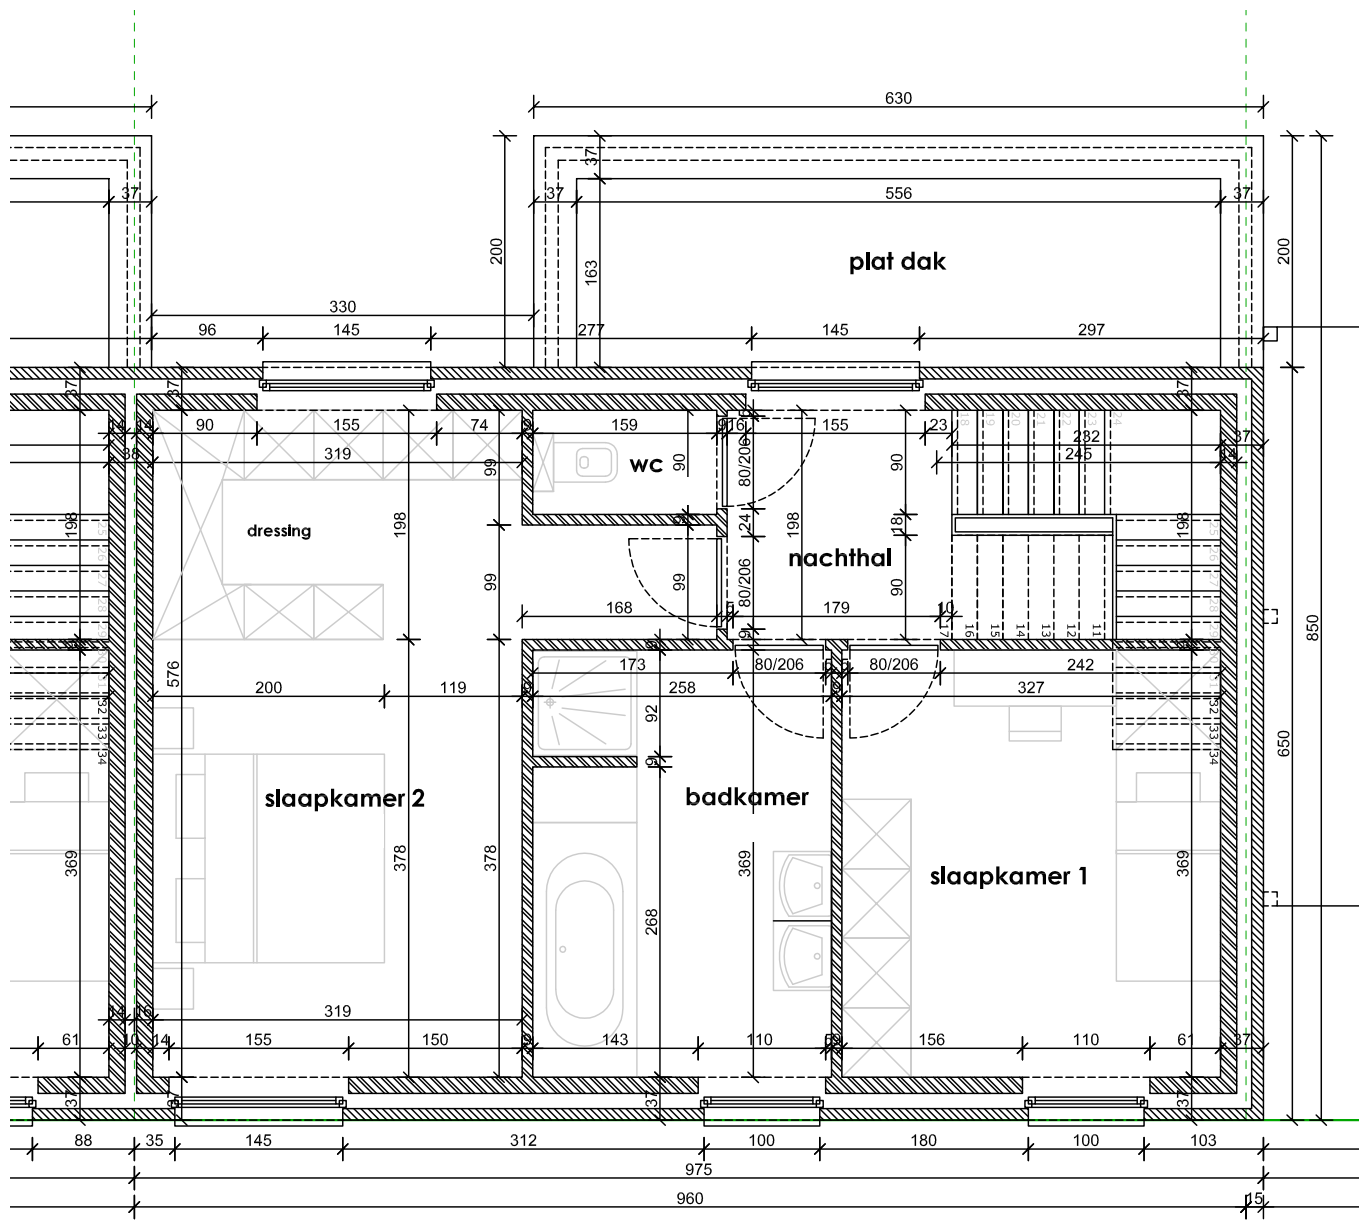

EIKHOF
Vremde

Lot 9 | Eikhof

Br. bew. opp. 146,15m²

Lot 9 | Eikhof

Br. bew. opp. 146,15m²

UNICAS
UNIEK WONEN

Lot 9 | Eikhof

Br. bew. opp. 146,15m²

UNICAS
UNIEK WONEN

Lot 9 | Eikhof

Br. bew. opp. 146,15m²

Lot 9 | Eikhof

Br. bew. opp. 146,15m²

UNICAS
UNIEK WONEN

Lot 9 | Eikhof

Br. bew. opp. 146,15m²