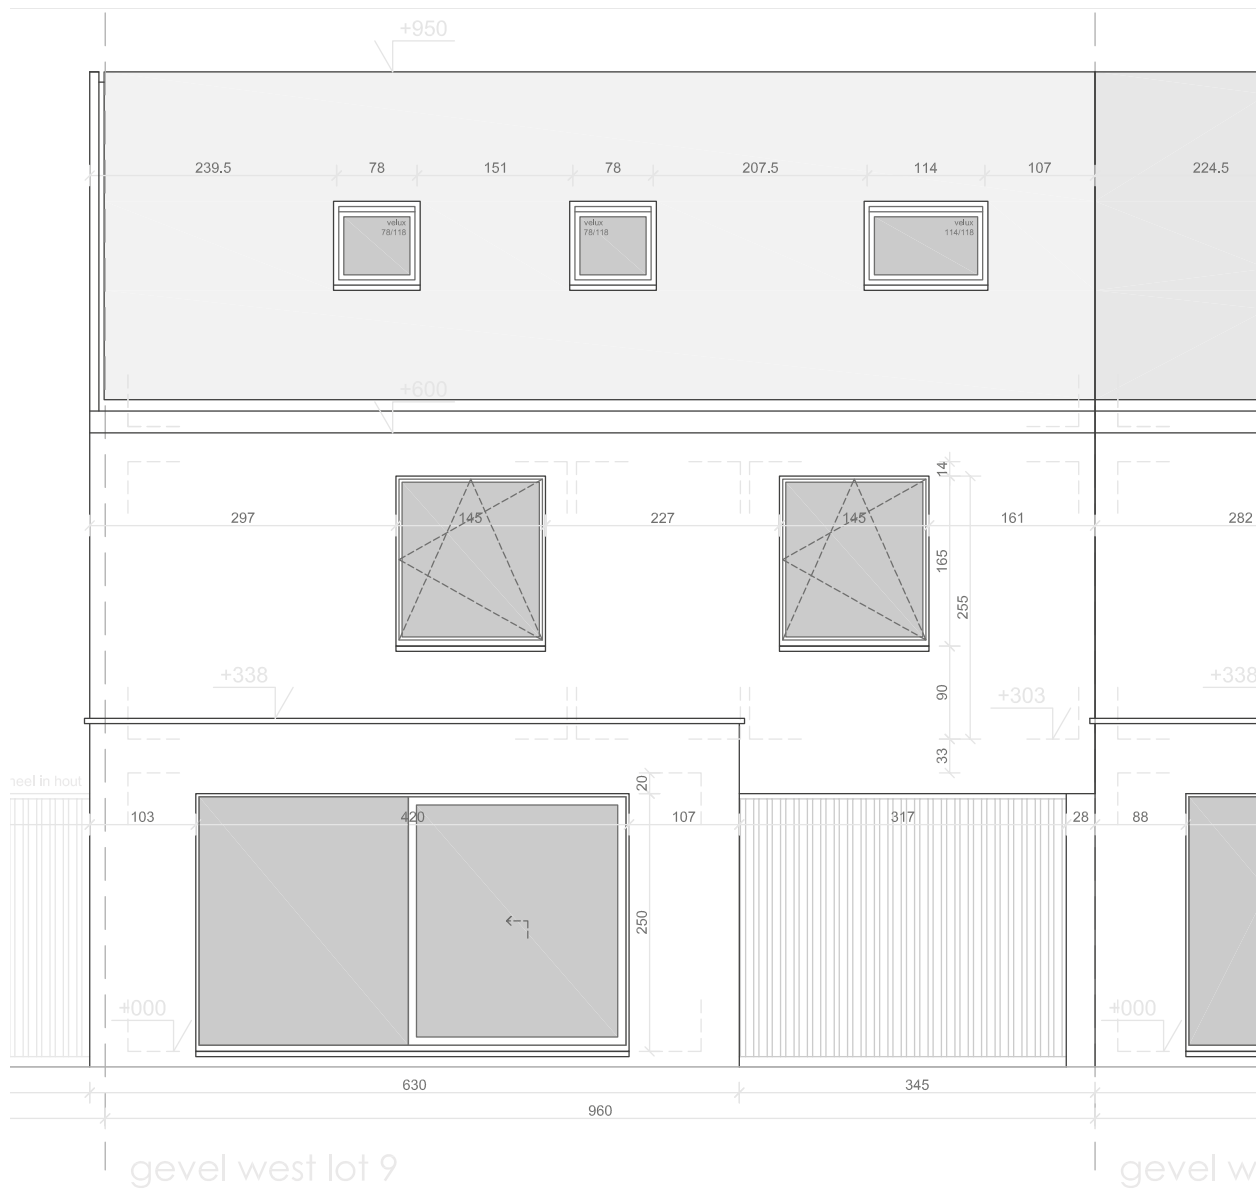

EIKHOF
Vremde

Lot 9 | Eikhof

Br. bew. opp. 146,15m²

Lot 9 | Eikhof

Br. bew. opp. 146,15m²

UNICAS
UNIEK WONEN

Lot 9 | Eikhof

Br. bew. opp. 146,15m²

UNICAS
UNIEK WONEN

Lot 9 | Eikhof

Br. bew. opp. 146,15m²

Lot 9 | Eikhof

Br. bew. opp. 146,15m²

UNICAS
UNIEK WONEN

Lot 9 | Eikhof

Br. bew. opp. 146,15m²