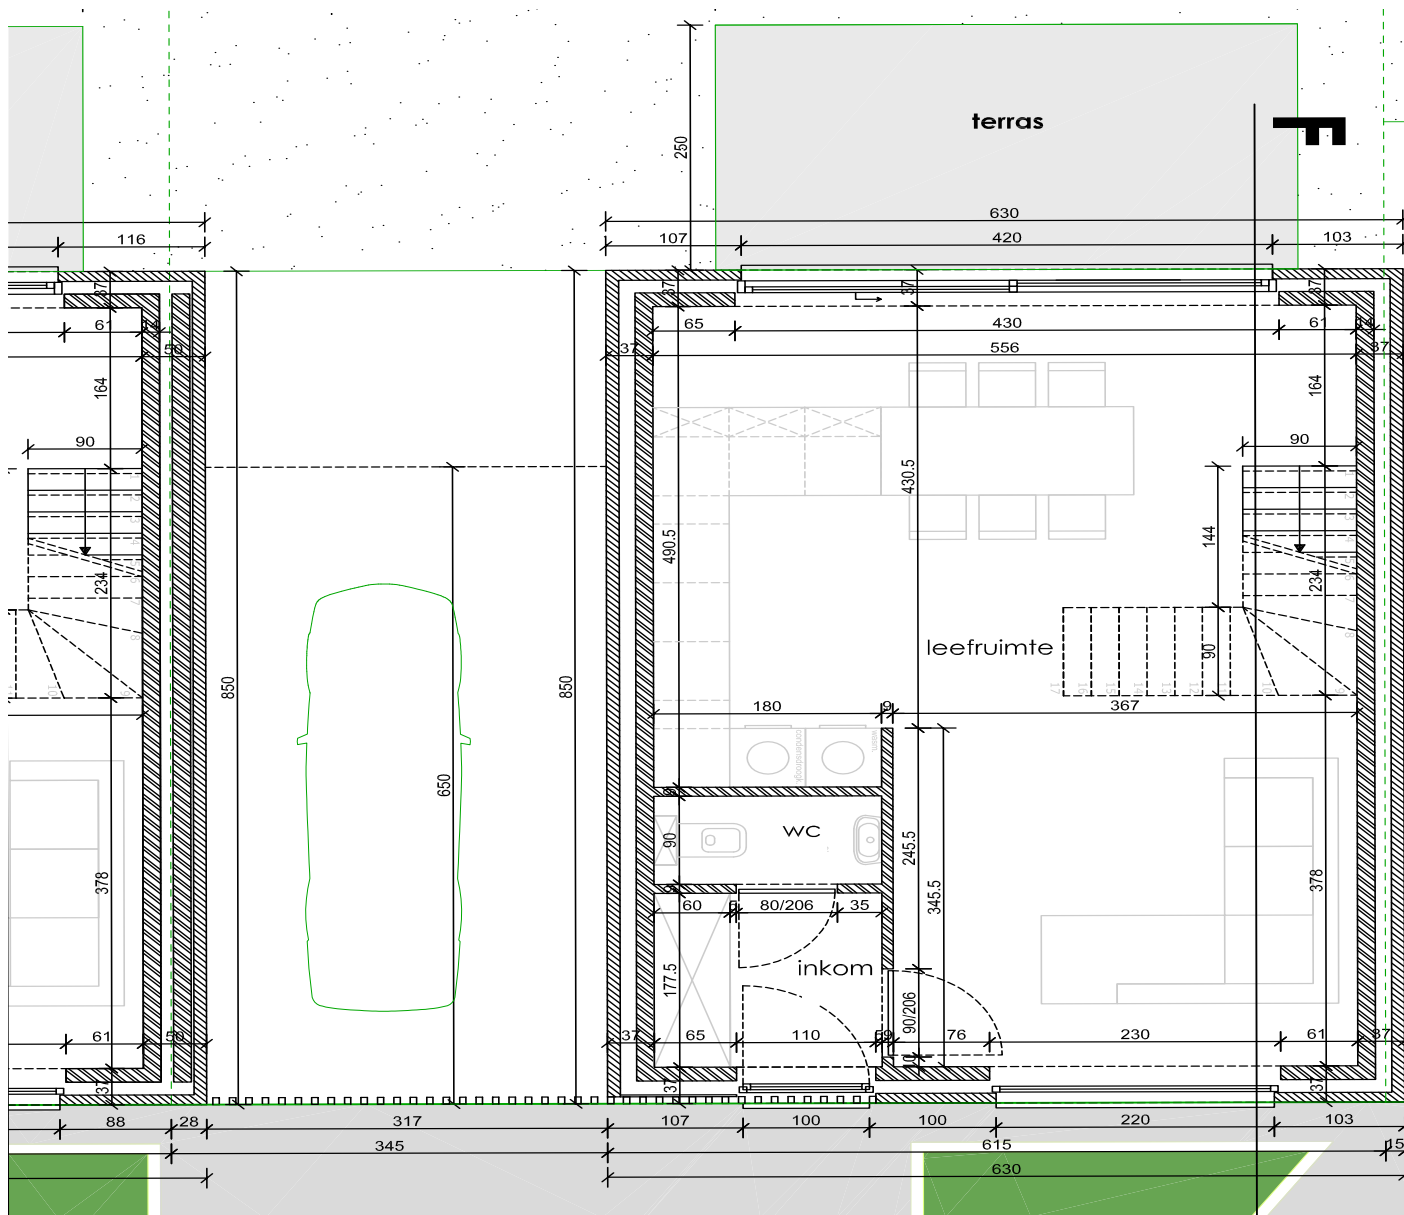

EIKHOF
Vremde

Lot 9 | Eikhof

Br. bew. opp. 146,15m²

Lot 9 | Eikhof

Br. bew. opp. 146,15m²

UNICAS
UNIEK WONEN

Lot 9 | Eikhof

Br. bew. opp. 146,15m²

UNICAS
UNIEK WONEN

Lot 9 | Eikhof

Br. bew. opp. 146,15m²

Lot 9 | Eikhof

Br. bew. opp. 146,15m²

UNICAS
UNIEK WONEN

Lot 9 | Eikhof

Br. bew. opp. 146,15m²