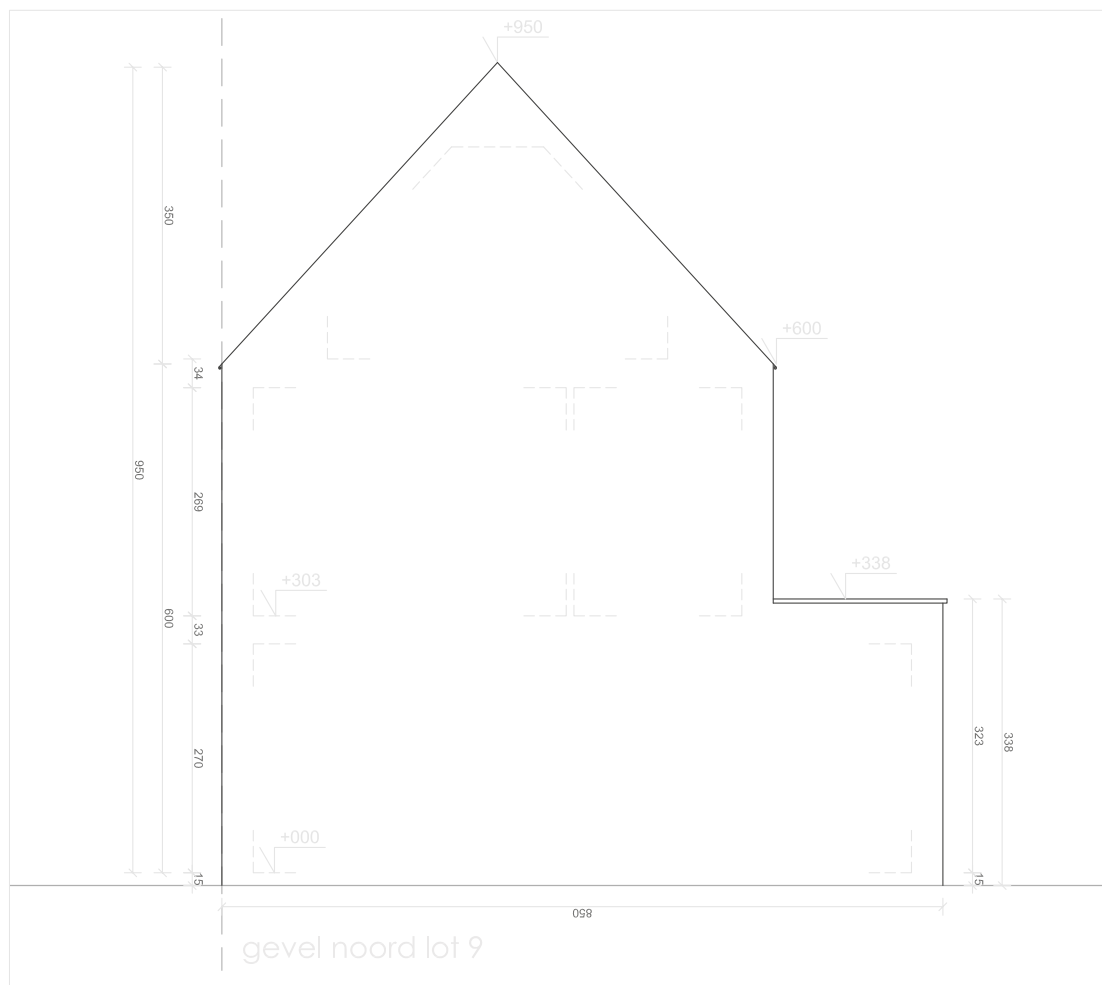

EIKHOF
Vremde

Lot 9 | Eikhof

Br. bew. opp. 146,15m²

Lot 9 | Eikhof

Br. bew. opp. 146,15m²

UNICAS
UNIEK WONEN

Lot 9 | Eikhof

Br. bew. opp. 146,15m²

UNICAS
UNIEK WONEN

Lot 9 | Eikhof

Br. bew. opp. 146,15m²

Lot 9 | Eikhof

Br. bew. opp. 146,15m²

UNICAS
UNIEK WONEN

Lot 9 | Eikhof

Br. bew. opp. 146,15m²