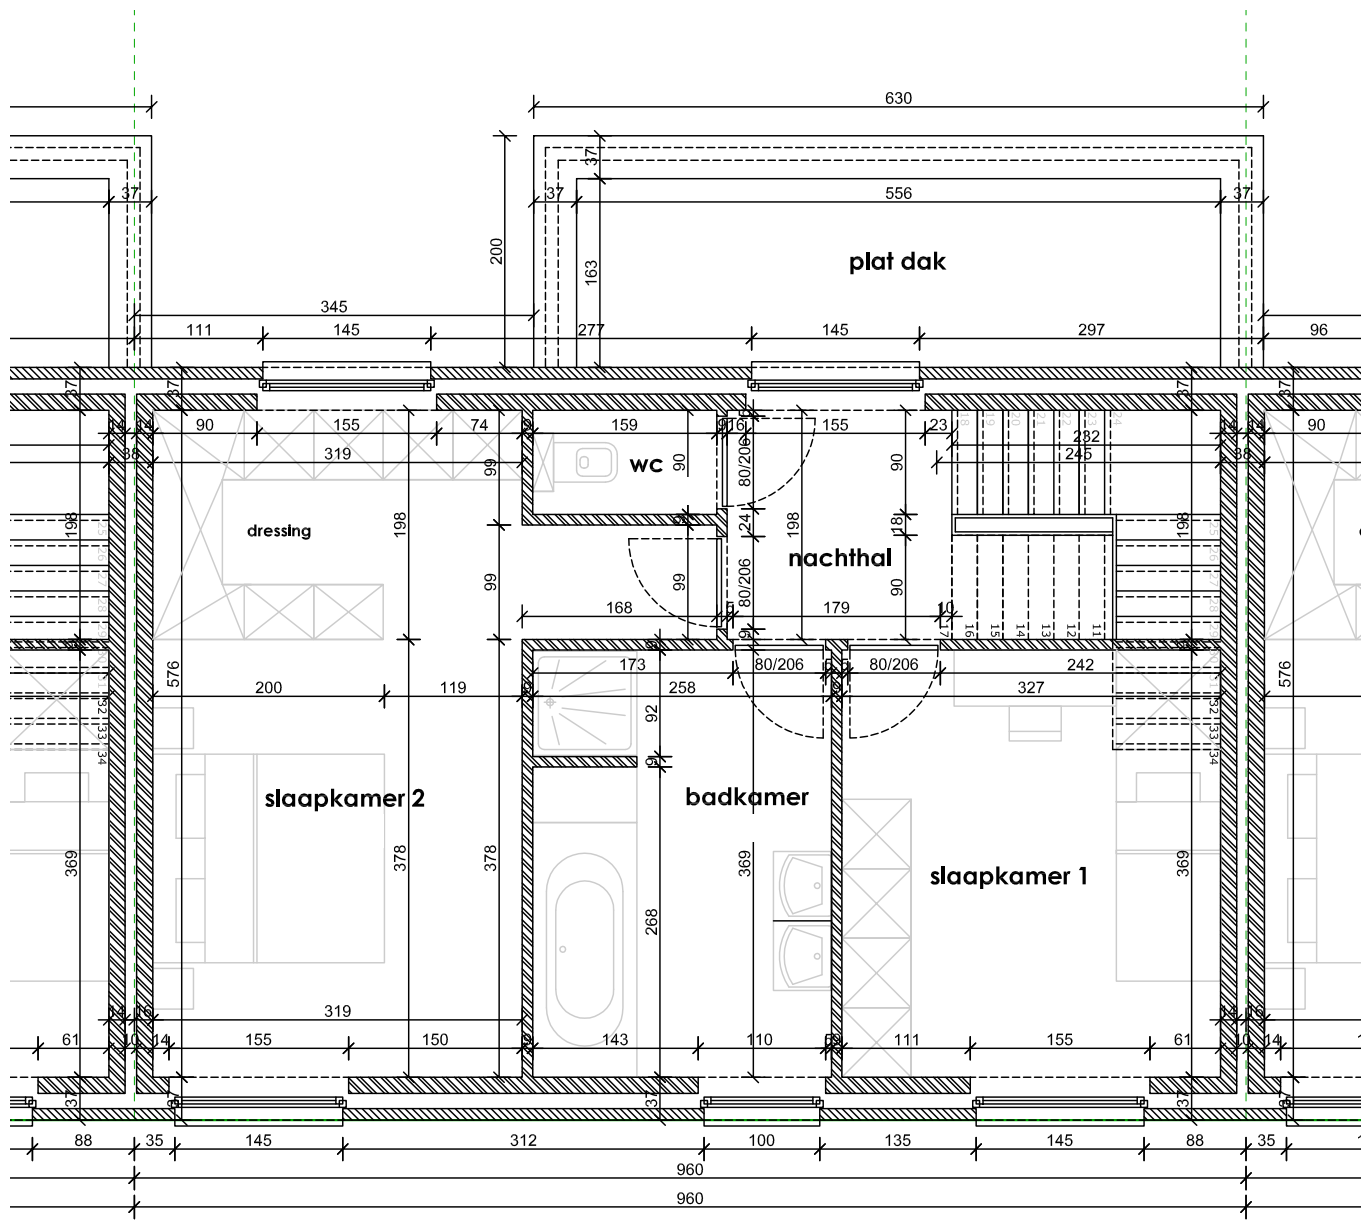

EIKHOF
Vremde

UNICAS
UNIEK WONEN

Lot 10 | Eikhof

Br. bew. opp. 146,15m²

UNICAS
UNIEK WONEN

Lot 10 | Eikhof

Br. bew. opp. 146,15m²

UNICAS
UNIEK WONEN

Lot 10 | Eikhof

Br. bew. opp. 146,15m²

Lot 10 | Eikhof

Br. bew. opp. 146,15m²

UNICAS
UNIEK WONEN

Lot 10 | Eikhof

Br. bew. opp. 146,15m²

Lot 10 | Eikhof

Br. bew. opp. 146,15m²

UNICAS
UNIEK WONEN