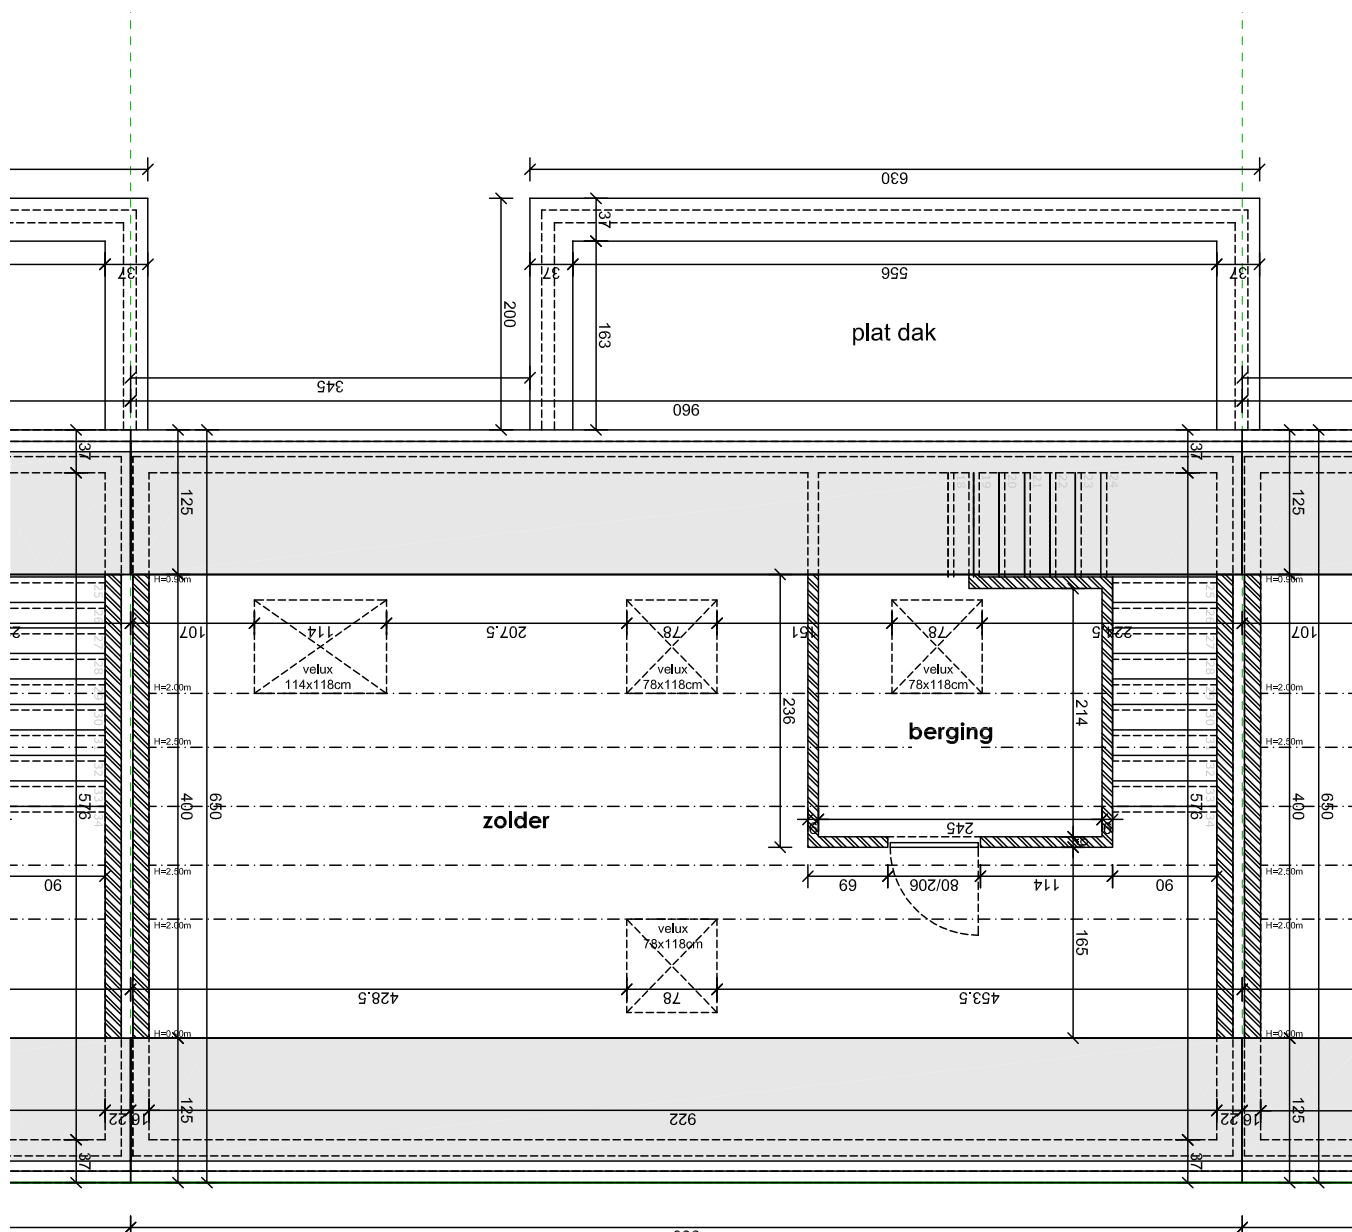

EIKHOF
Vremde

UNICAS
UNIEK WONEN

Lot 10 | Eikhof

Br. bew. opp. 146,15m²

UNICAS
UNIEK WONEN

Lot 10 | Eikhof

Br. bew. opp. 146,15m²

UNICAS
UNIEK WONEN

Lot 10 | Eikhof

Br. bew. opp. 146,15m²

Lot 10 | Eikhof

Br. bew. opp. 146,15m²

UNICAS
UNIEK WONEN

Lot 10 | Eikhof

Br. bew. opp. 146,15m²

Lot 10 | Eikhof

Br. bew. opp. 146,15m²

UNICAS
UNIEK WONEN