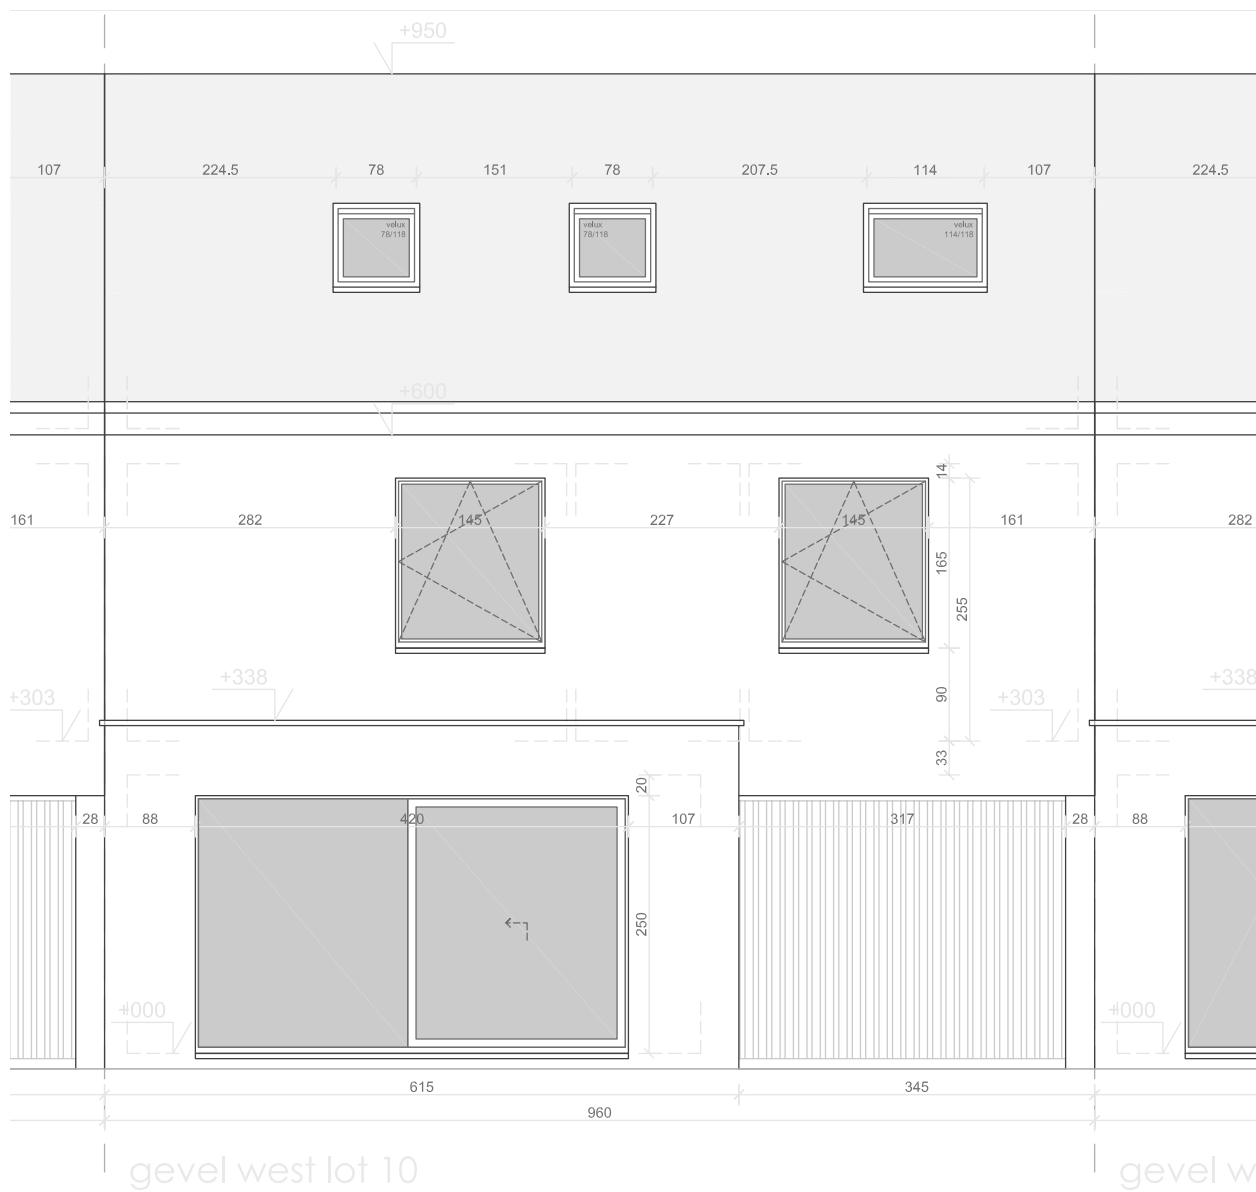

EIKHOF
Vremde

UNICAS
UNIEK WONEN

Lot 10 | Eikhof

Br. bew. opp. 146,15m²

UNICAS
UNIEK WONEN

Lot 10 | Eikhof

Br. bew. opp. 146,15m²

UNICAS
UNIEK WONEN

Lot 10 | Eikhof

Br. bew. opp. 146,15m²

Lot 10 | Eikhof

Br. bew. opp. 146,15m²

UNICAS
UNIEK WONEN

Lot 10 | Eikhof

Br. bew. opp. 146,15m²

Lot 10 | Eikhof

Br. bew. opp. 146,15m²

UNICAS
UNIEK WONEN