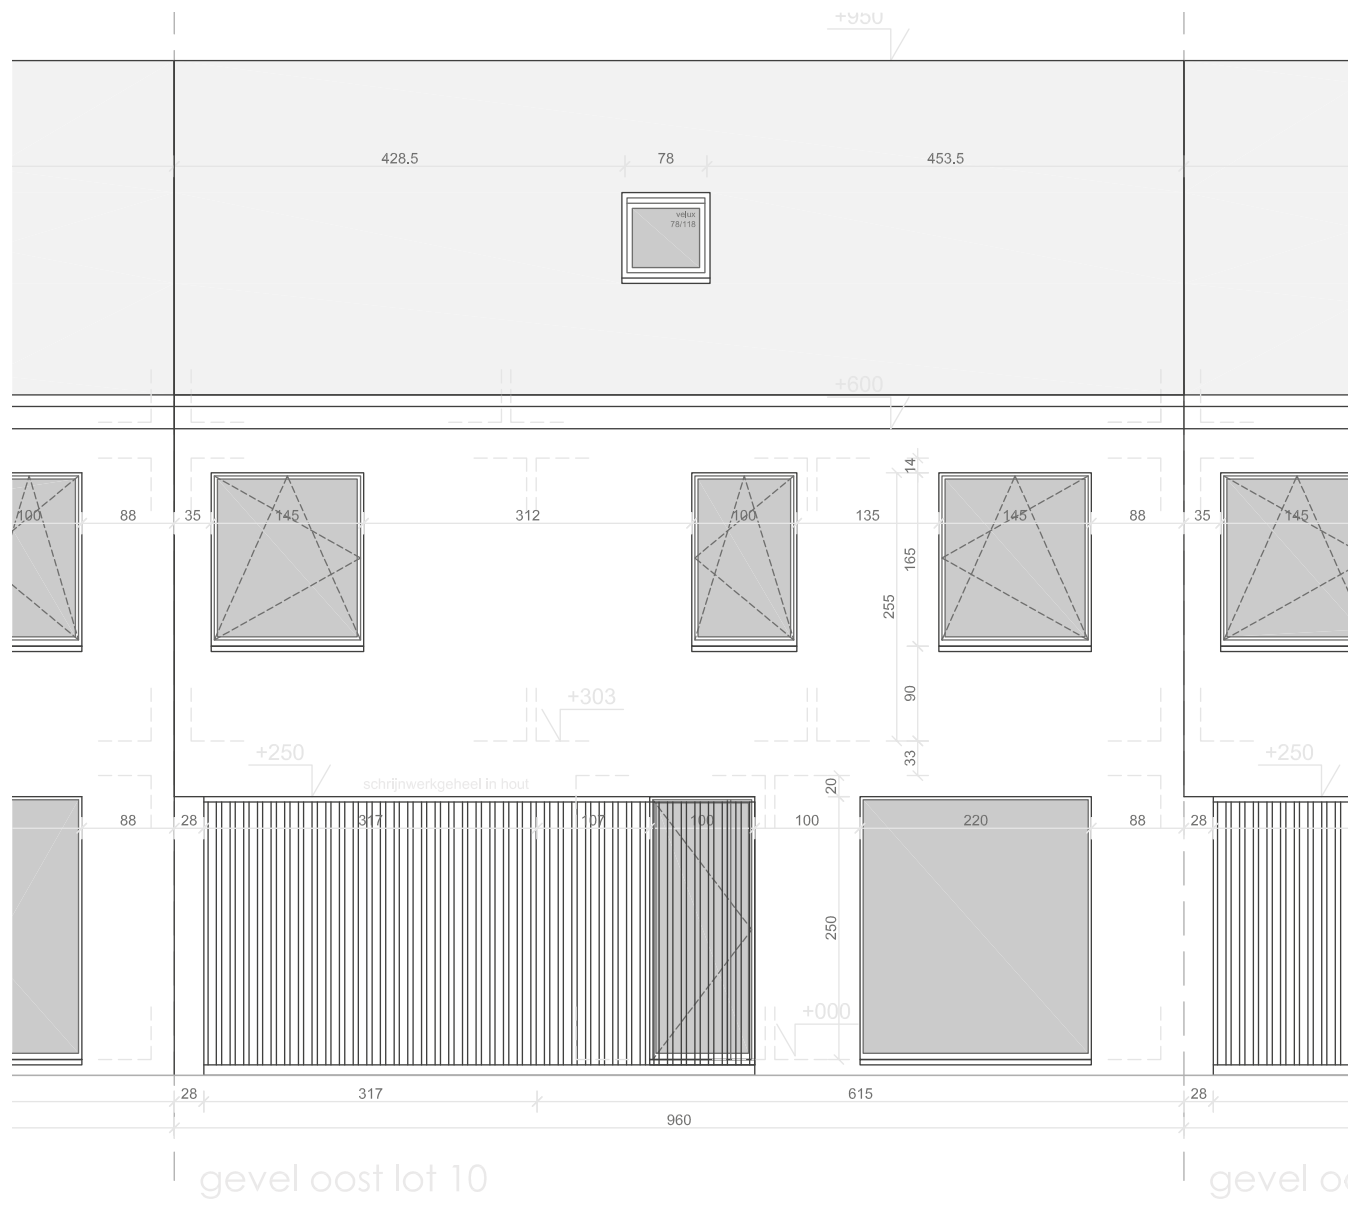

EIKHOF
Vremde

UNICAS
UNIEK WONEN

Lot 10 | Eikhof

Br. bew. opp. 146,15m²

UNICAS
UNIEK WONEN

Lot 10 | Eikhof

Br. bew. opp. 146,15m²

UNICAS
UNIEK WONEN

Lot 10 | Eikhof

Br. bew. opp. 146,15m²

Lot 10 | Eikhof

Br. bew. opp. 146,15m²

UNICAS
UNIEK WONEN

Lot 10 | Eikhof

Br. bew. opp. 146,15m²

Lot 10 | Eikhof

Br. bew. opp. 146,15m²

UNICAS
UNIEK WONEN