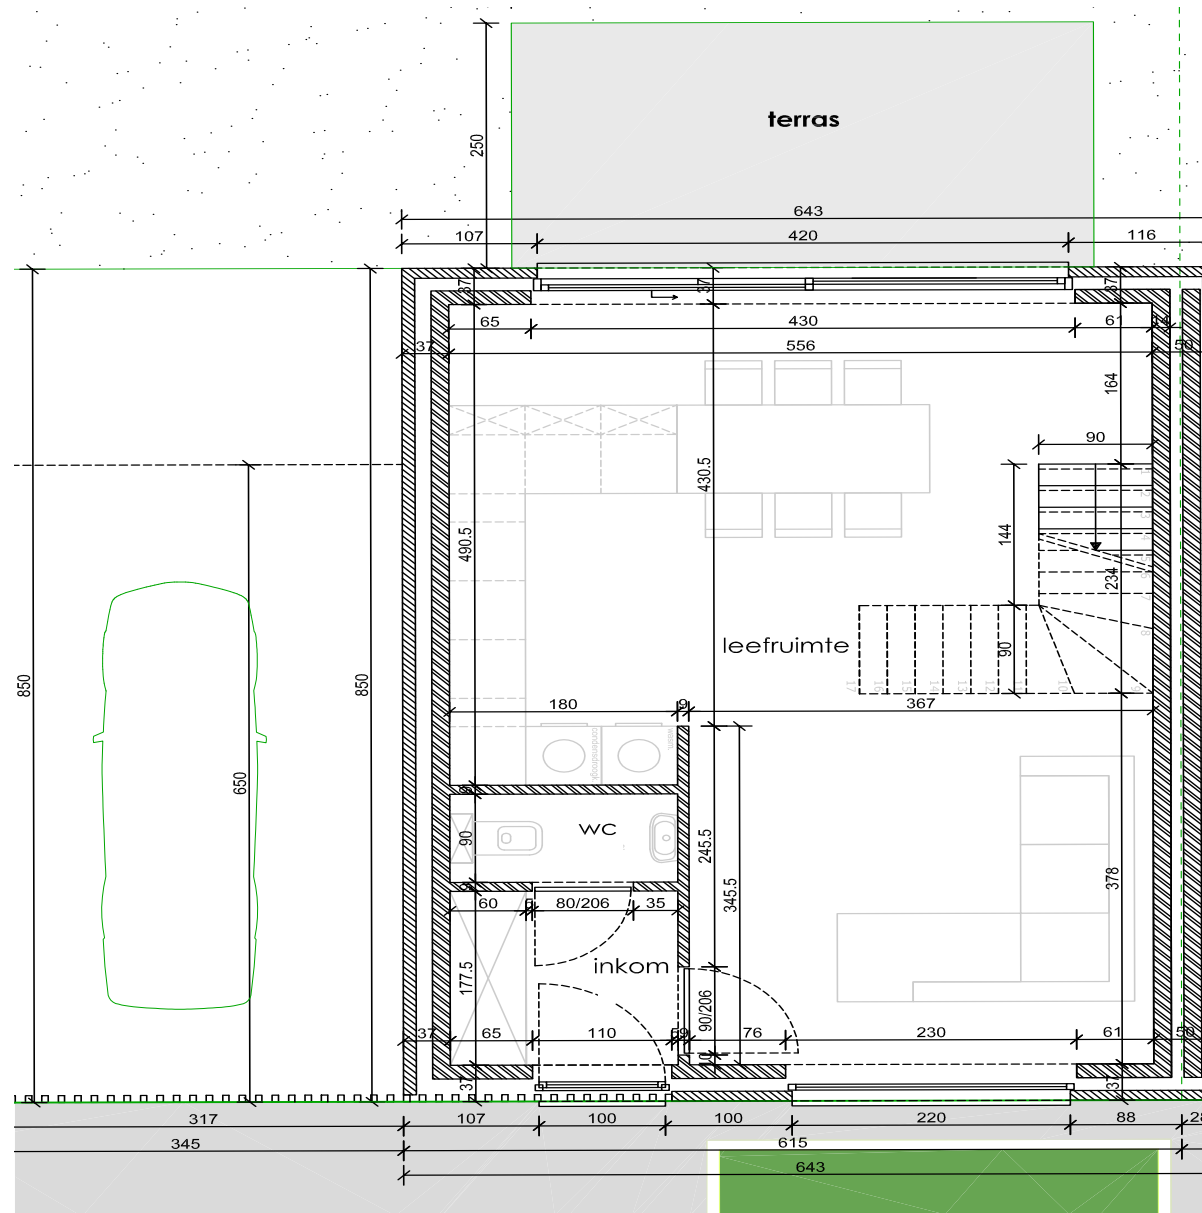

EIKHOF
Vremde

UNICAS
UNIEK WONEN

Lot 10 | Eikhof

Br. bew. opp. 146,15m²

UNICAS
UNIEK WONEN

Lot 10 | Eikhof

Br. bew. opp. 146,15m²

UNICAS
UNIEK WONEN

Lot 10 | Eikhof

Br. bew. opp. 146,15m²

Lot 10 | Eikhof

Br. bew. opp. 146,15m²

UNICAS
UNIEK WONEN

Lot 10 | Eikhof

Br. bew. opp. 146,15m²

Lot 10 | Eikhof

Br. bew. opp. 146,15m²

UNICAS
UNIEK WONEN