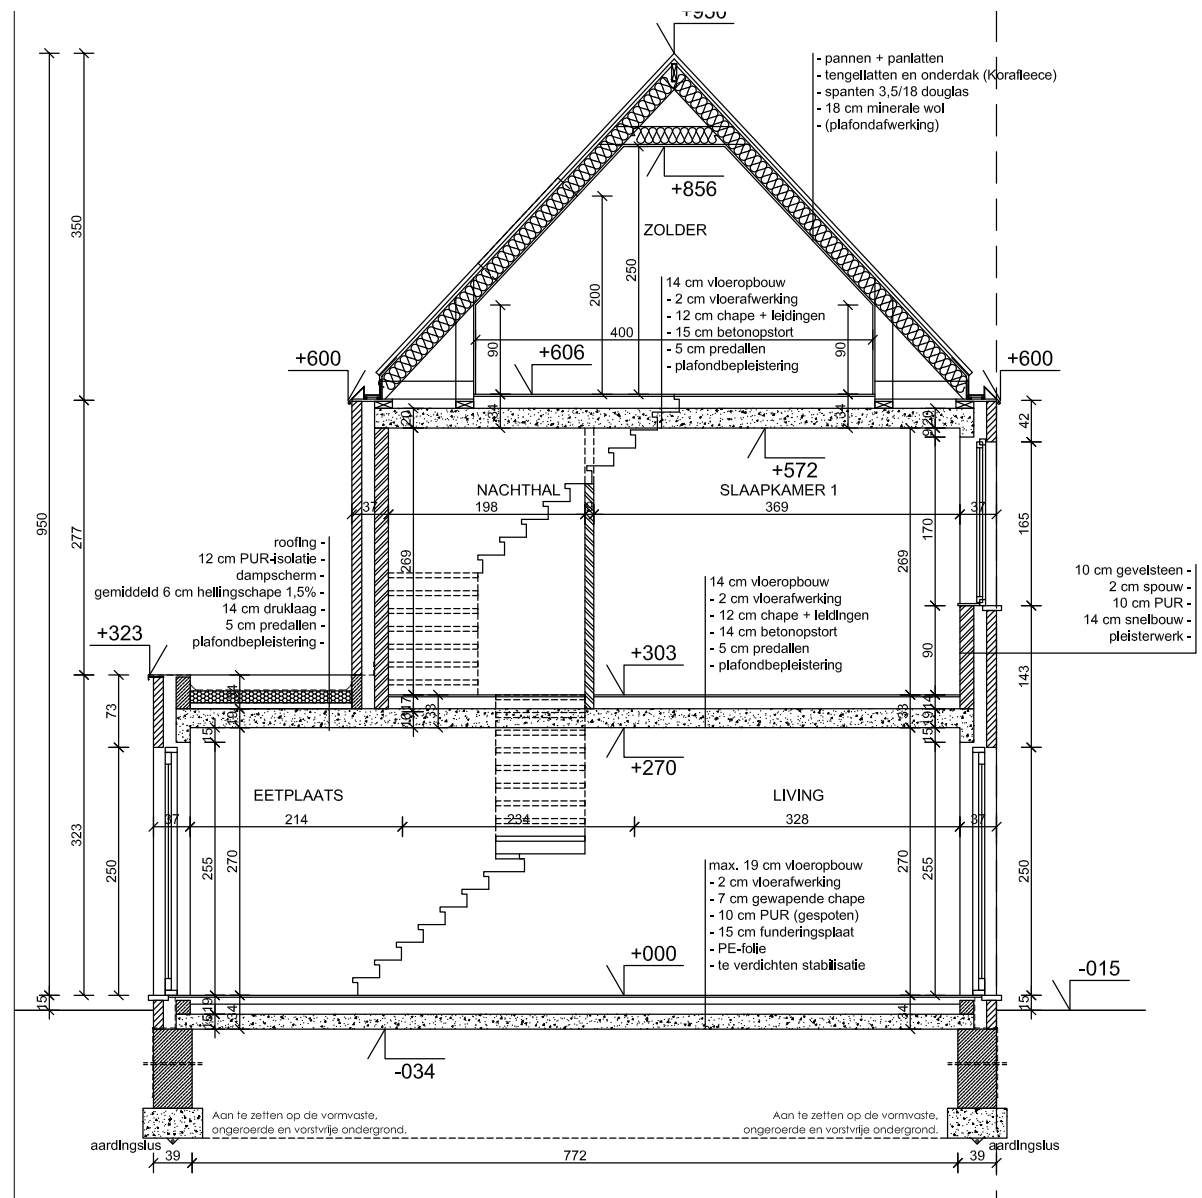

EIKHOF
Vremde

UNICAS
UNIEK WONEN

Lot 10 | Eikhof

Br. bew. opp. 146,15m²

UNICAS
UNIEK WONEN

Lot 10 | Eikhof

Br. bew. opp. 146,15m²

UNICAS
UNIEK WONEN

Lot 10 | Eikhof

Br. bew. opp. 146,15m²

Lot 10 | Eikhof

Br. bew. opp. 146,15m²

UNICAS
UNIEK WONEN

Lot 10 | Eikhof

Br. bew. opp. 146,15m²

Lot 10 | Eikhof

Br. bew. opp. 146,15m²

UNICAS
UNIEK WONEN