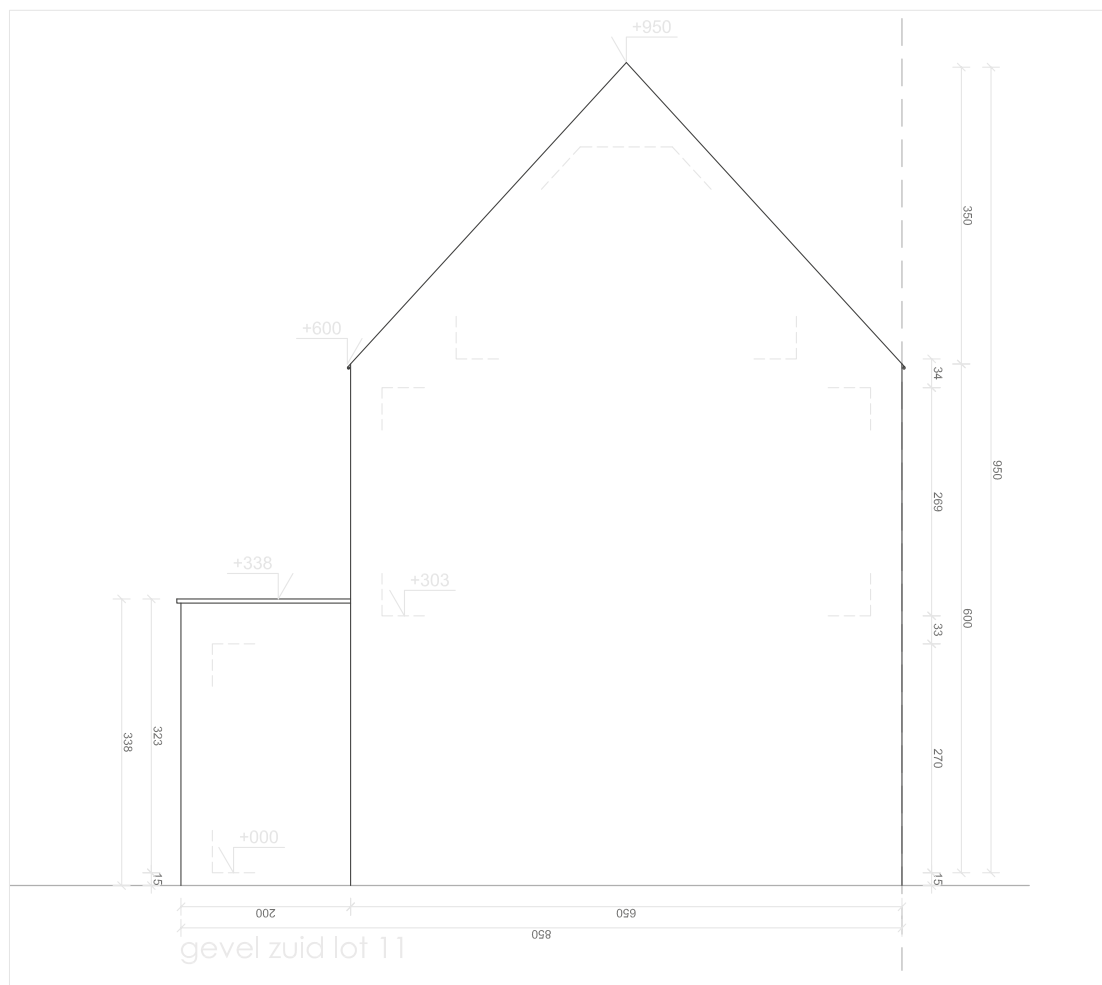

EIKHOF
Vremde

UNICAS
UNIEK WONEN

Lot 11 | Eikhof

Br. bew. opp. 146,15m²

UNICAS
UNIEK WONEN

Lot 11 | Eikhof

Br. bew. opp. 146,15m²

UNICAS
UNIEK WONEN

Lot 11 | Eikhof

Br. bew. opp. 146,15m²

Lot 11 | Eikhof

Br. bew. opp. 146,15m²

Lot 11 | Eikhof

Br. bew. opp. 146,15m²

UNICAS
UNIEK W O N E N

Lot 11 | Eikhof

Br. bew. opp. 146,15m²

UNICAS
UNIEK WONEN

Lot 11 | Eikhof

Br. bew. opp. 146,15m²

UNICAS
UNIEK WONEN