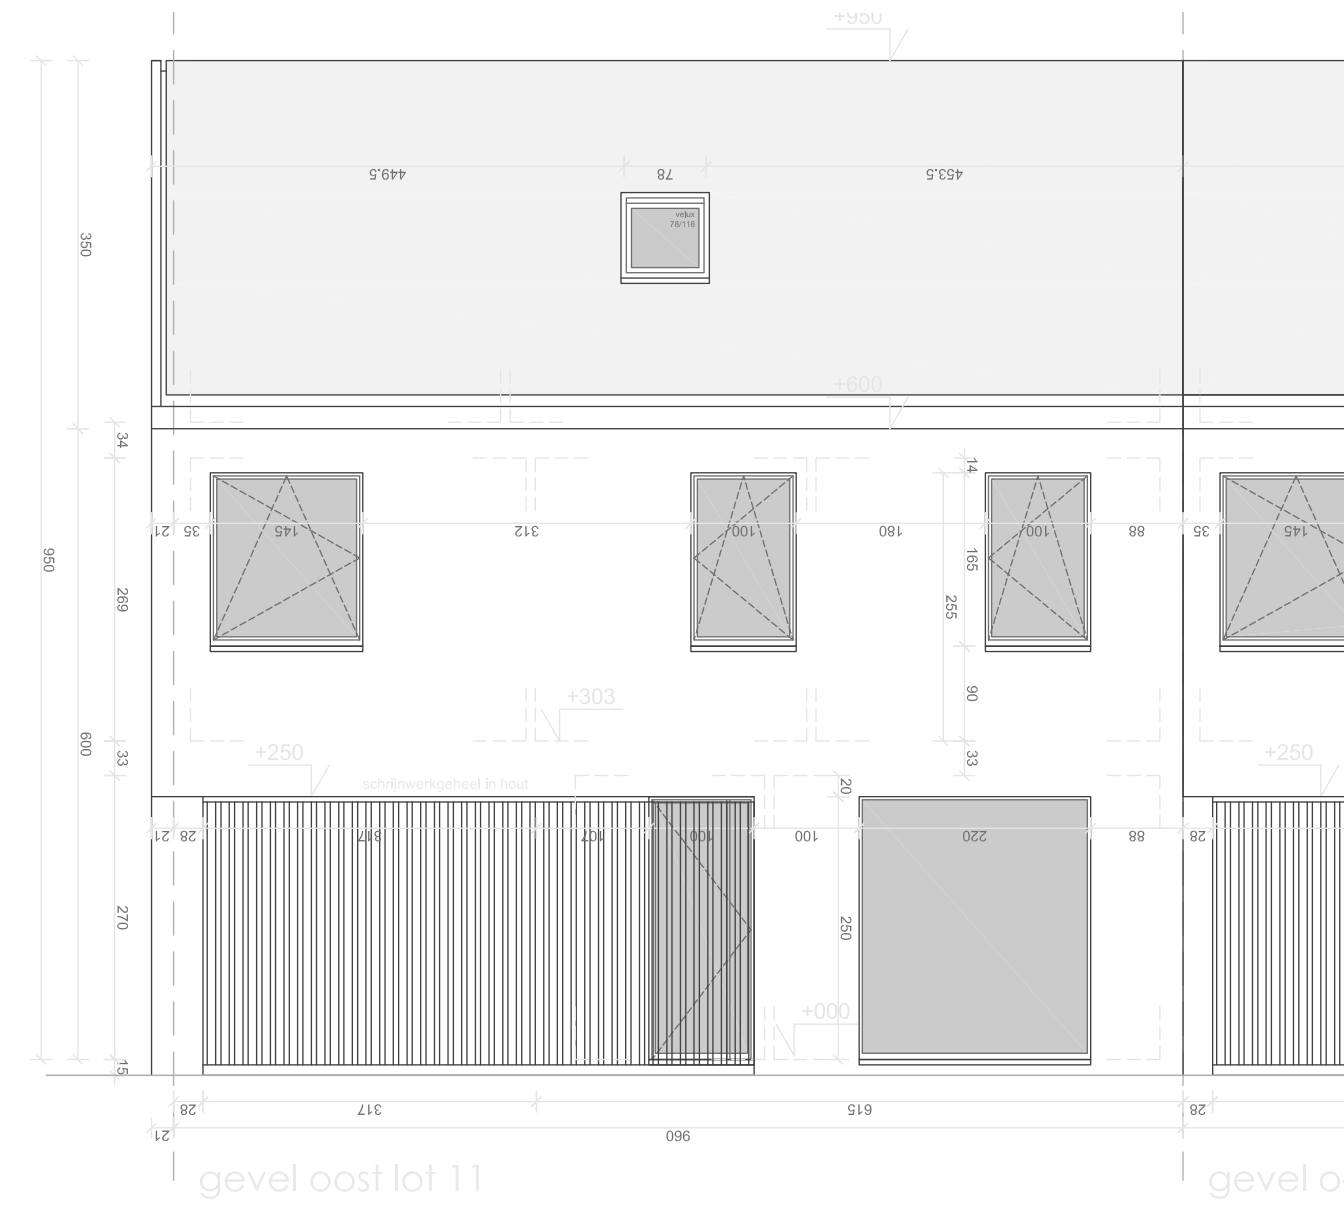

EIKHOF
Vremde

UNICAS
UNIEK WONEN

Lot 11 | Eikhof

Br. bew. opp. 146,15m²

UNICAS
UNIEK WONEN

Lot 11 | Eikhof

Br. bew. opp. 146,15m²

UNICAS
UNIEK WONEN

Lot 11 | Eikhof

Br. bew. opp. 146,15m²

Lot 11 | Eikhof

Br. bew. opp. 146,15m²

Lot 11 | Eikhof

Br. bew. opp. 146,15m²

UNICAS
UNIEK W O N E N

Lot 11 | Eikhof

Br. bew. opp. 146,15m²

UNICAS
UNIEK WONEN

Lot 11 | Eikhof

Br. bew. opp. 146,15m²

UNICAS
UNIEK WONEN