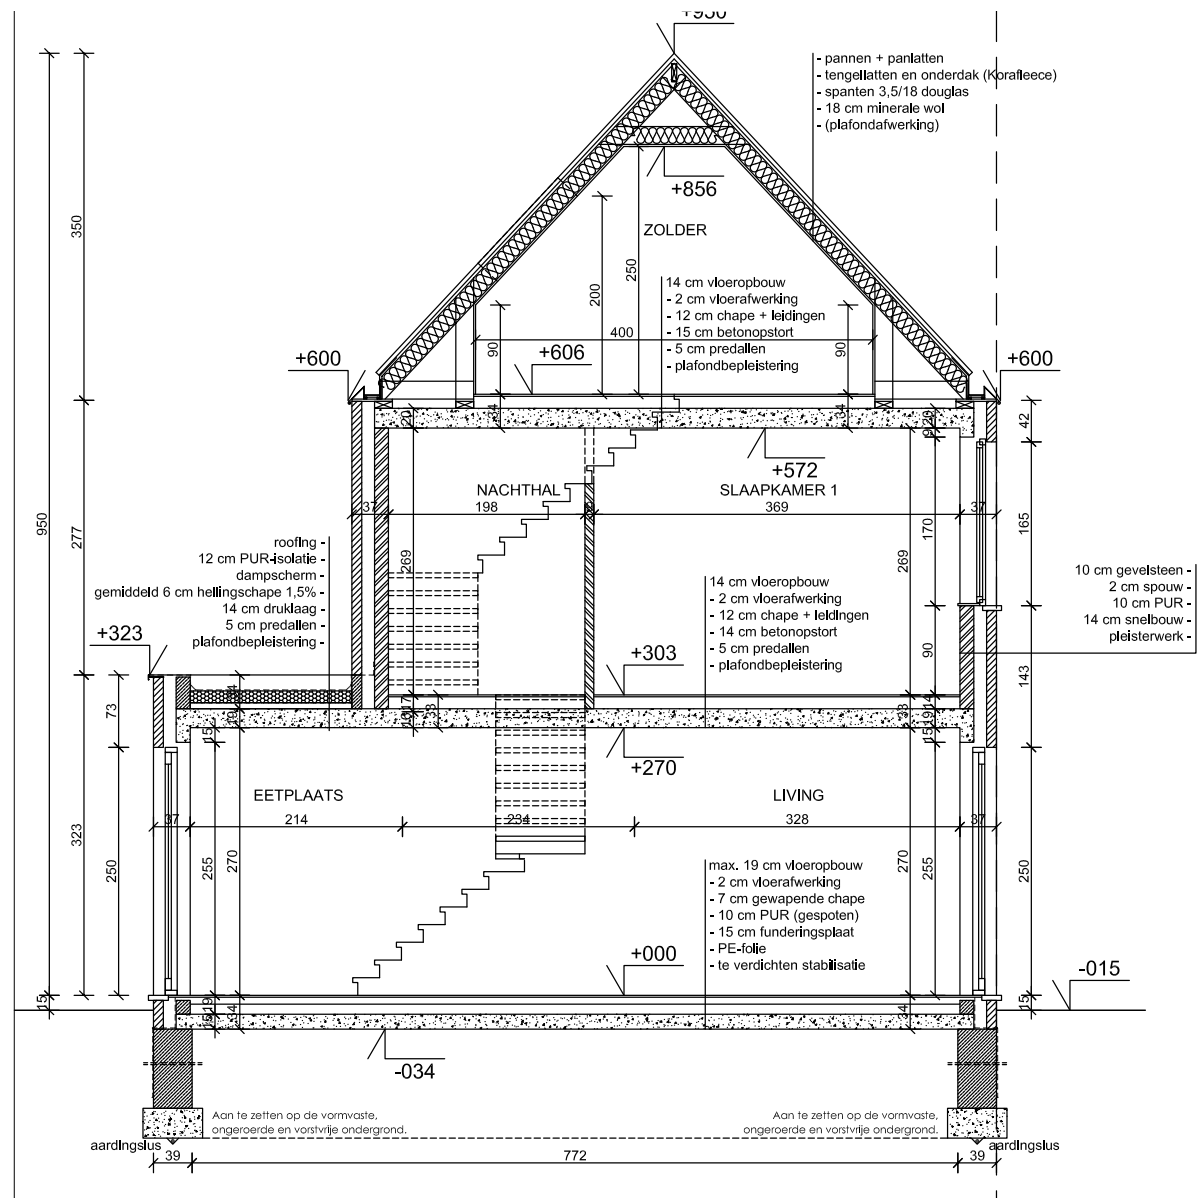

EIKHOF
Vremde

UNICAS
UNIEK WONEN

Lot 11 | Eikhof

Br. bew. opp. 146,15m²

UNICAS
UNIEK WONEN

Lot 11 | Eikhof

Br. bew. opp. 146,15m²

UNICAS
UNIEK WONEN

Lot 11 | Eikhof

Br. bew. opp. 146,15m²

Lot 11 | Eikhof

Br. bew. opp. 146,15m²

Lot 11 | Eikhof

Br. bew. opp. 146,15m²

UNICAS
UNIEK W O N E N

Lot 11 | Eikhof

Br. bew. opp. 146,15m²

UNICAS
UNIEK WONEN

Lot 11 | Eikhof

Br. bew. opp. 146,15m²

UNICAS
UNIEK WONEN