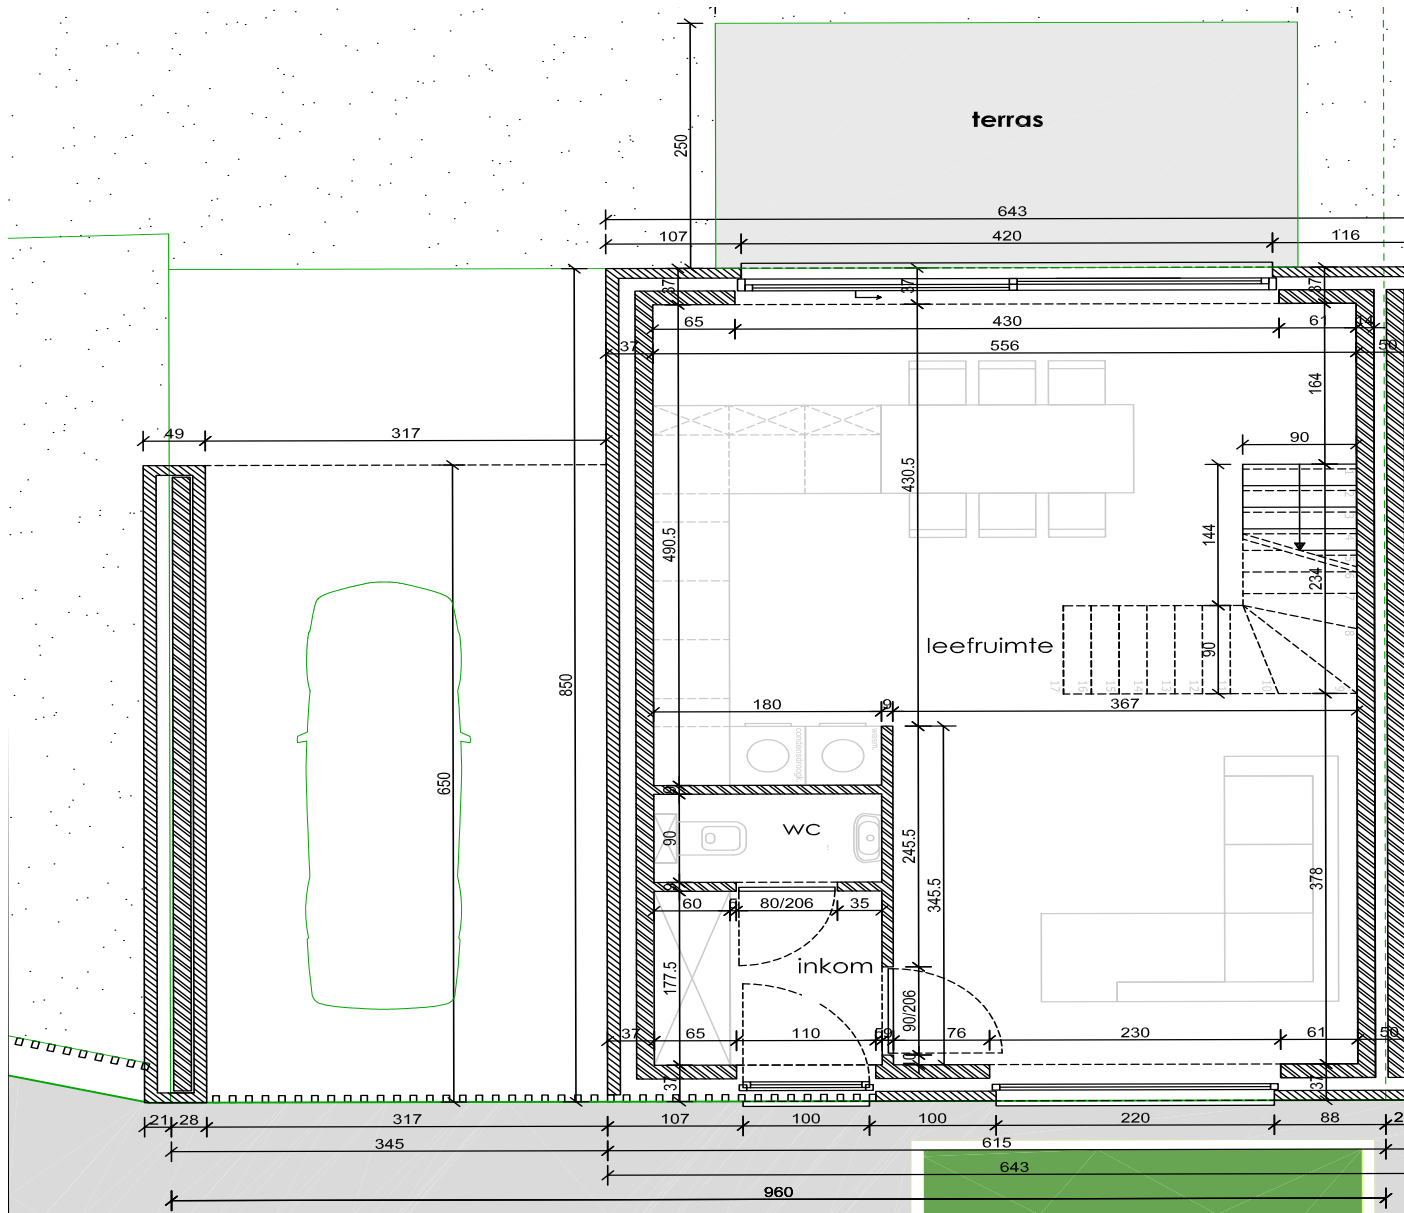

EIKHOF
Vremde

UNICAS
UNIEK WONEN

Lot 11 | Eikhof

Br. bew. opp. 146,15m²

UNICAS
UNIEK WONEN

Lot 11 | Eikhof

Br. bew. opp. 146,15m²

UNICAS
UNIEK WONEN

Lot 11 | Eikhof

Br. bew. opp. 146,15m²

Lot 11 | Eikhof

Br. bew. opp. 146,15m²

Lot 11 | Eikhof

Br. bew. opp. 146,15m²

UNICAS
UNIEK W O N E N

Lot 11 | Eikhof

Br. bew. opp. 146,15m²

UNICAS
UNIEK WONEN

Lot 11 | Eikhof

Br. bew. opp. 146,15m²

UNICAS
UNIEK WONEN