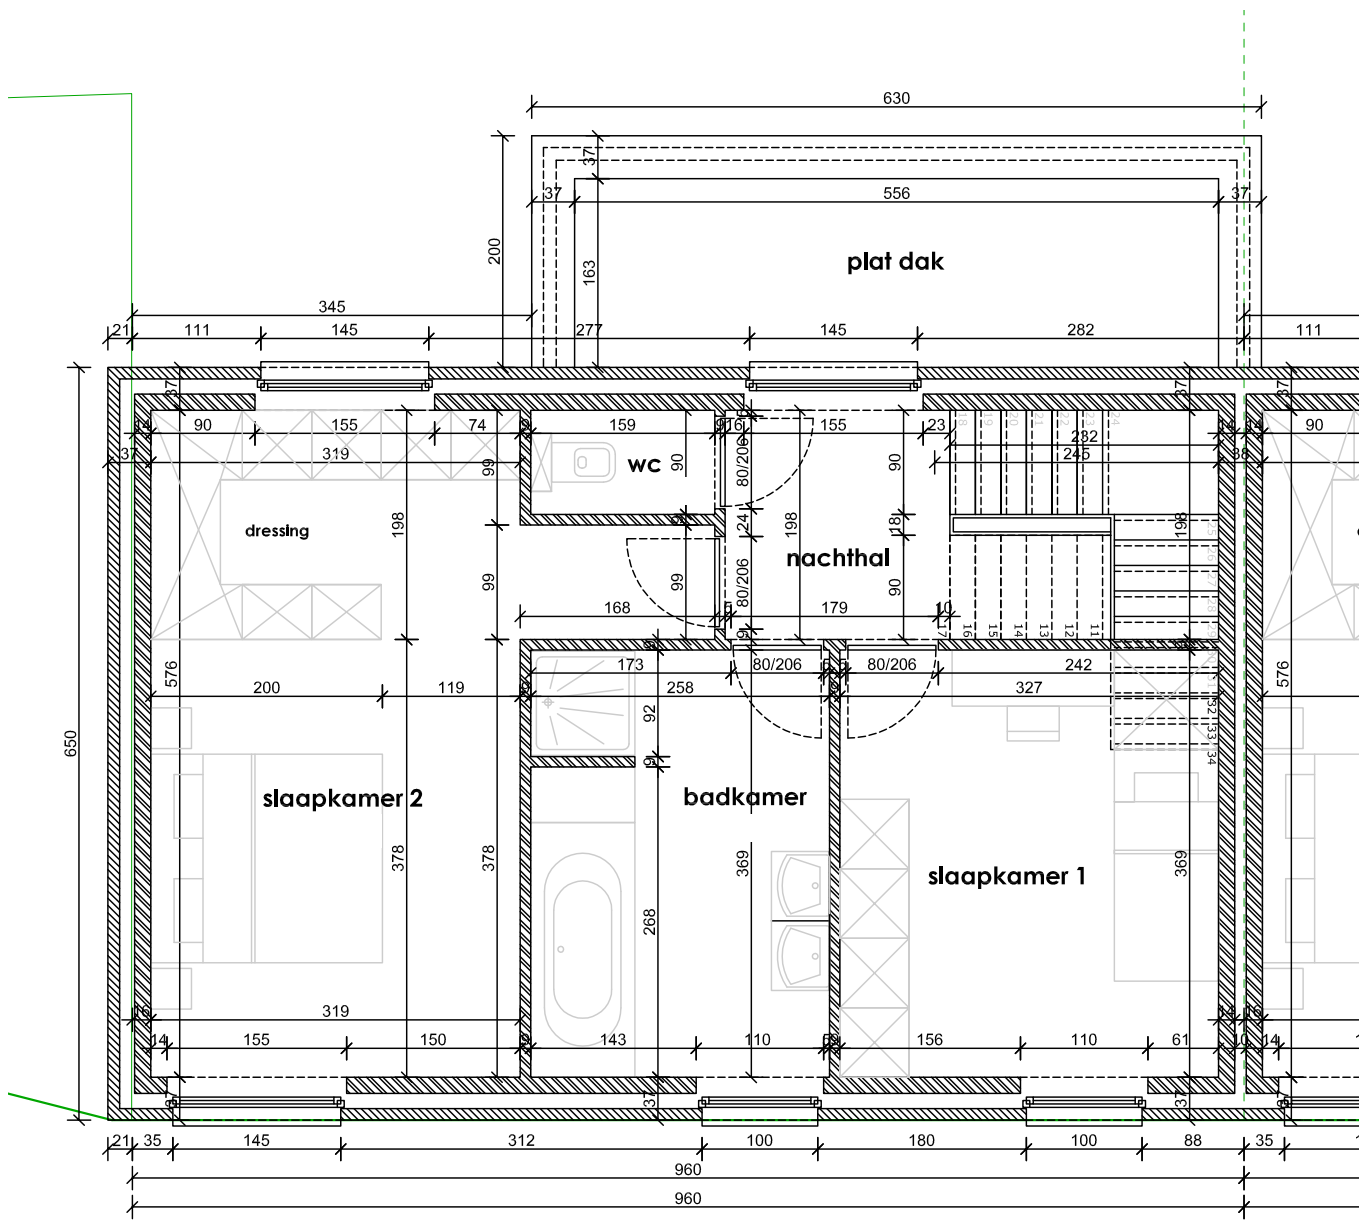

EIKHOF
Vremde

UNICAS
UNIEK WONEN

Lot 11 | Eikhof

Br. bew. opp. 146,15m²

UNICAS
UNIEK WONEN

Lot 11 | Eikhof

Br. bew. opp. 146,15m²

UNICAS
UNIEK WONEN

Lot 11 | Eikhof

Br. bew. opp. 146,15m²

Lot 11 | Eikhof

Br. bew. opp. 146,15m²

Lot 11 | Eikhof

Br. bew. opp. 146,15m²

UNICAS
UNIEK W O N E N

Lot 11 | Eikhof

Br. bew. opp. 146,15m²

UNICAS
UNIEK WONEN

Lot 11 | Eikhof

Br. bew. opp. 146,15m²

UNICAS
UNIEK WONEN