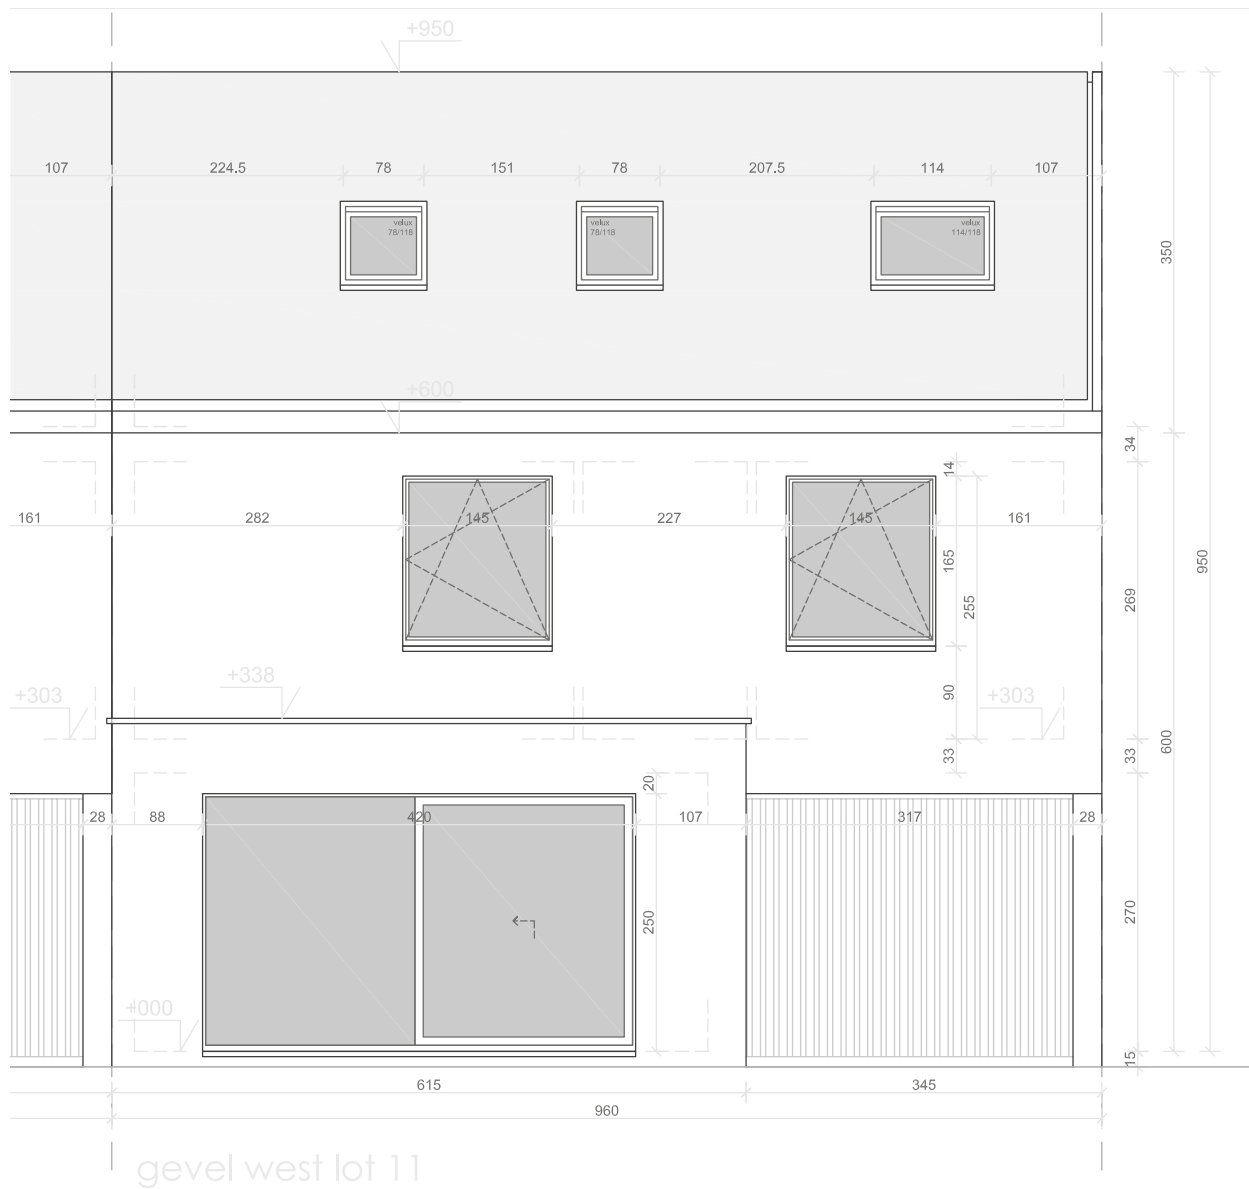

EIKHOF
Vremde

UNICAS
UNIEK WONEN

Lot 11 | Eikhof

Br. bew. opp. 146,15m²

UNICAS
UNIEK WONEN

Lot 11 | Eikhof

Br. bew. opp. 146,15m²

UNICAS
UNIEK WONEN

Lot 11 | Eikhof

Br. bew. opp. 146,15m²

Lot 11 | Eikhof

Br. bew. opp. 146,15m²

Lot 11 | Eikhof

Br. bew. opp. 146,15m²

UNICAS
UNIEK W O N E N

Lot 11 | Eikhof

Br. bew. opp. 146,15m²

UNICAS
UNIEK WONEN

Lot 11 | Eikhof

Br. bew. opp. 146,15m²

UNICAS
UNIEK WONEN