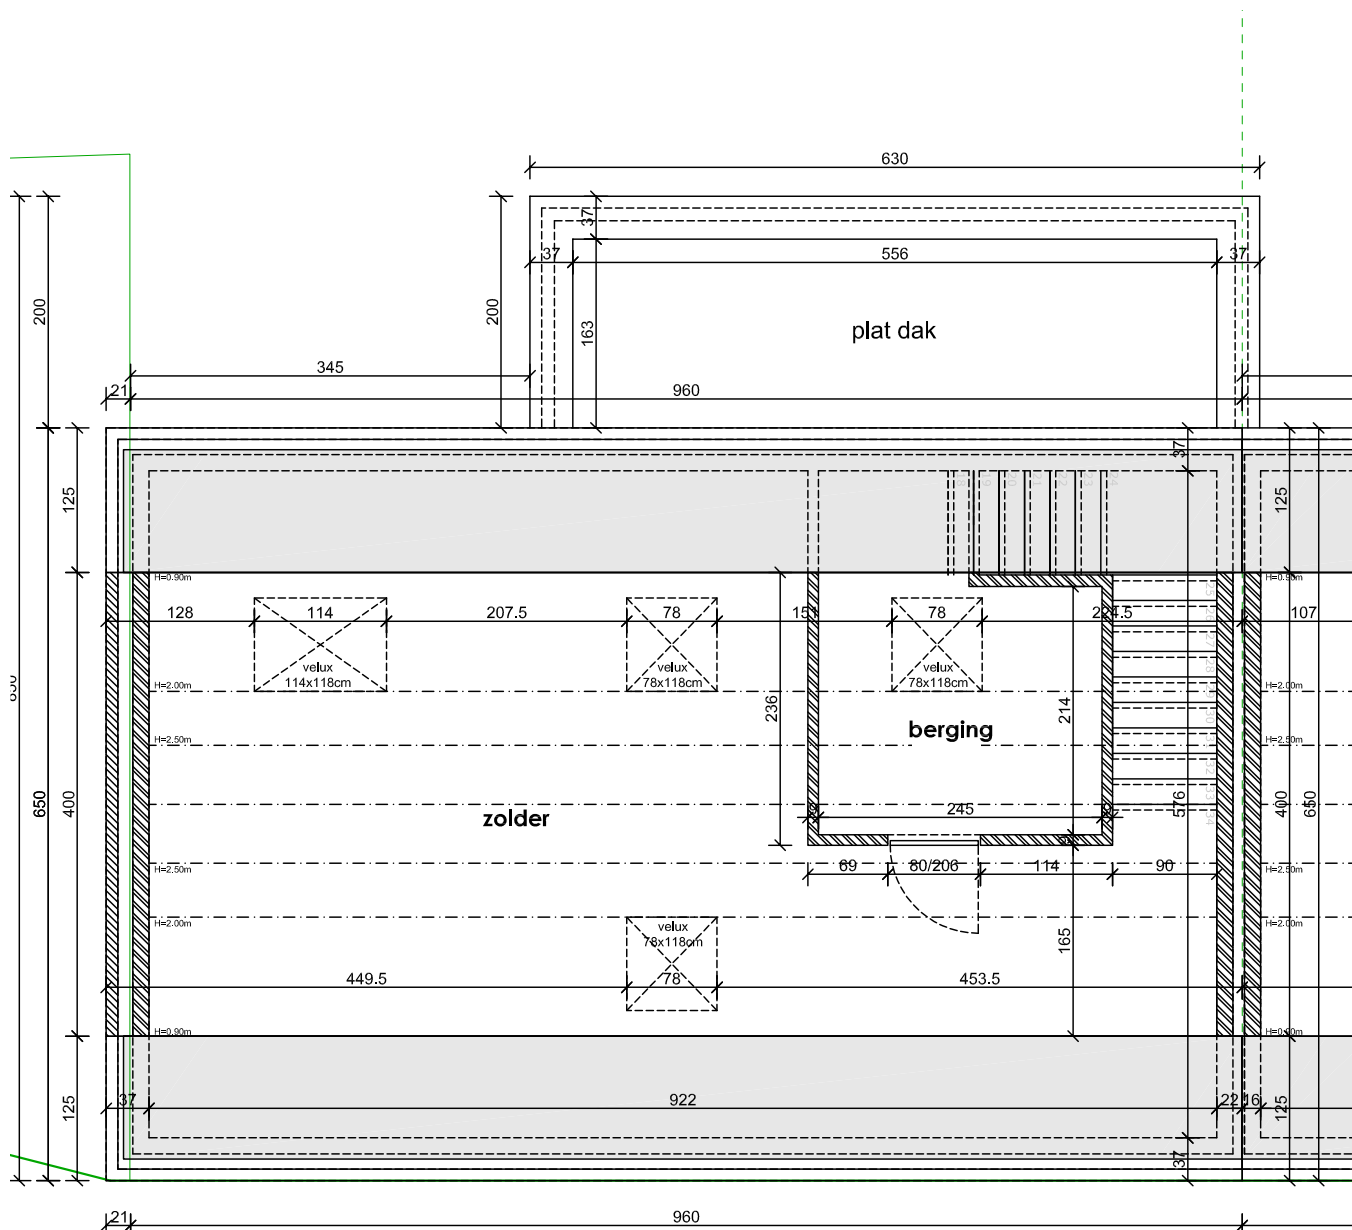

EIKHOF
Vremde

UNICAS
UNIEK WONEN

Lot 11 | Eikhof

Br. bew. opp. 146,15m²

UNICAS
UNIEK WONEN

Lot 11 | Eikhof

Br. bew. opp. 146,15m²

UNICAS
UNIEK WONEN

Lot 11 | Eikhof

Br. bew. opp. 146,15m²

Lot 11 | Eikhof

Br. bew. opp. 146,15m²

Lot 11 | Eikhof

Br. bew. opp. 146,15m²

UNICAS
UNIEK W O N E N

Lot 11 | Eikhof

Br. bew. opp. 146,15m²

UNICAS
UNIEK WONEN

Lot 11 | Eikhof

Br. bew. opp. 146,15m²

UNICAS
UNIEK WONEN