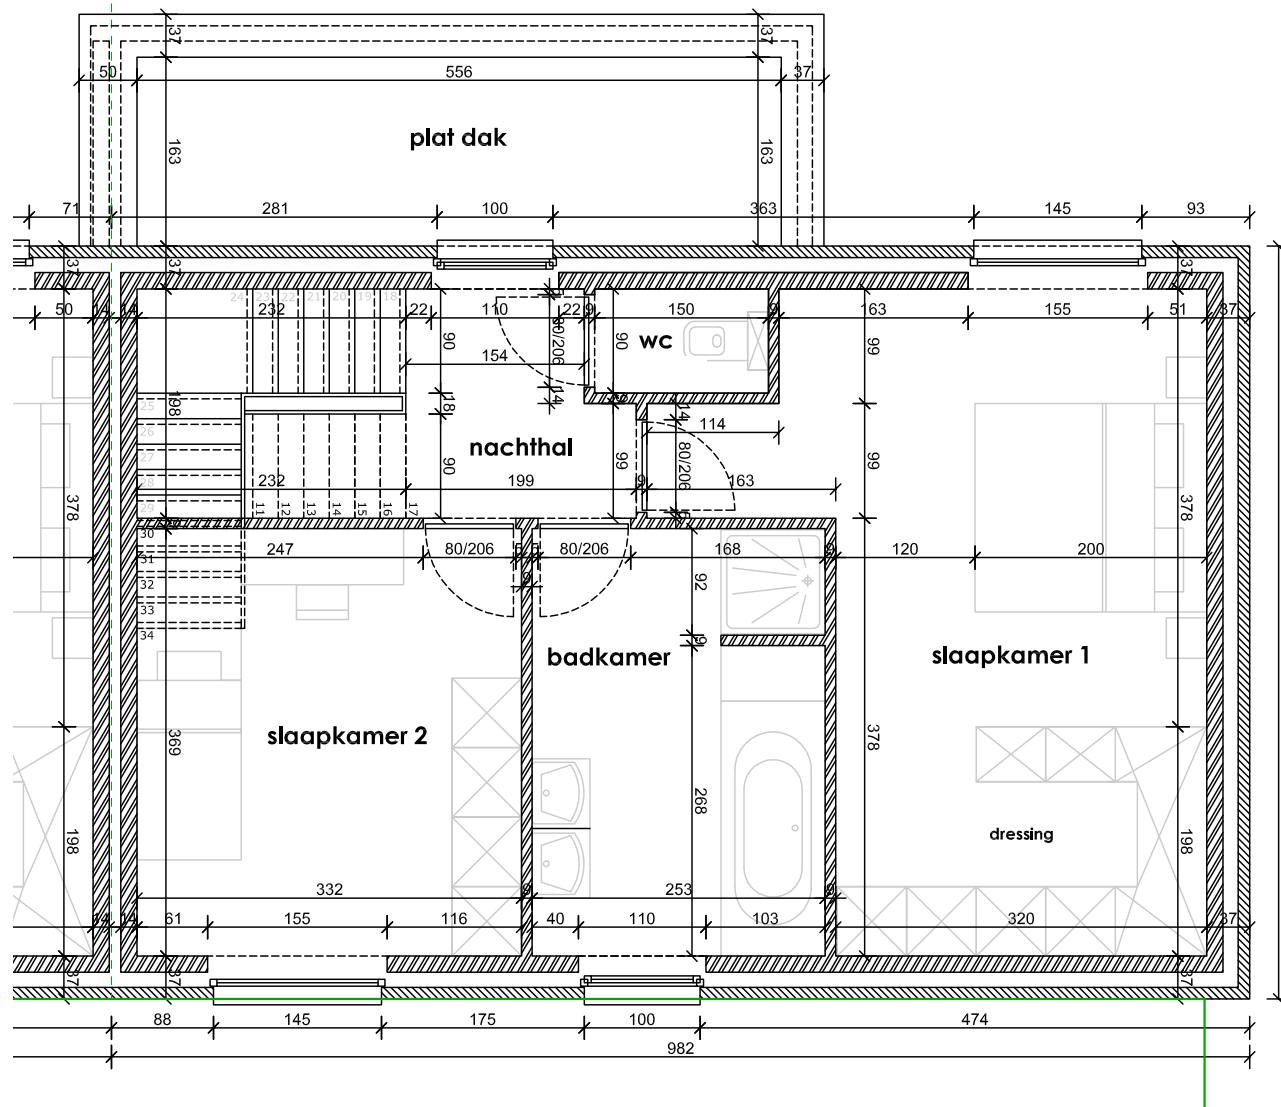

EIKHOF
Vremde

Lot 12 | Eikhof

Br. bew. opp. 157,83m²

UNICAS
UNIEK WONEN

Lot 12 | Eikhof

Br. bew. opp. 157.83m²

Lot 12 | Eikhof

Br. bew. opp. 157,83m²

Lot 12 | Eikhof

Br. bew. opp. 157,83m²

Lot 12 | Eikhof

Br. bew. opp. 157,83m²

UNICAS
UNIEK WONEN

Lot 12 | Eikhof

Br. bew. opp. 157,83m²