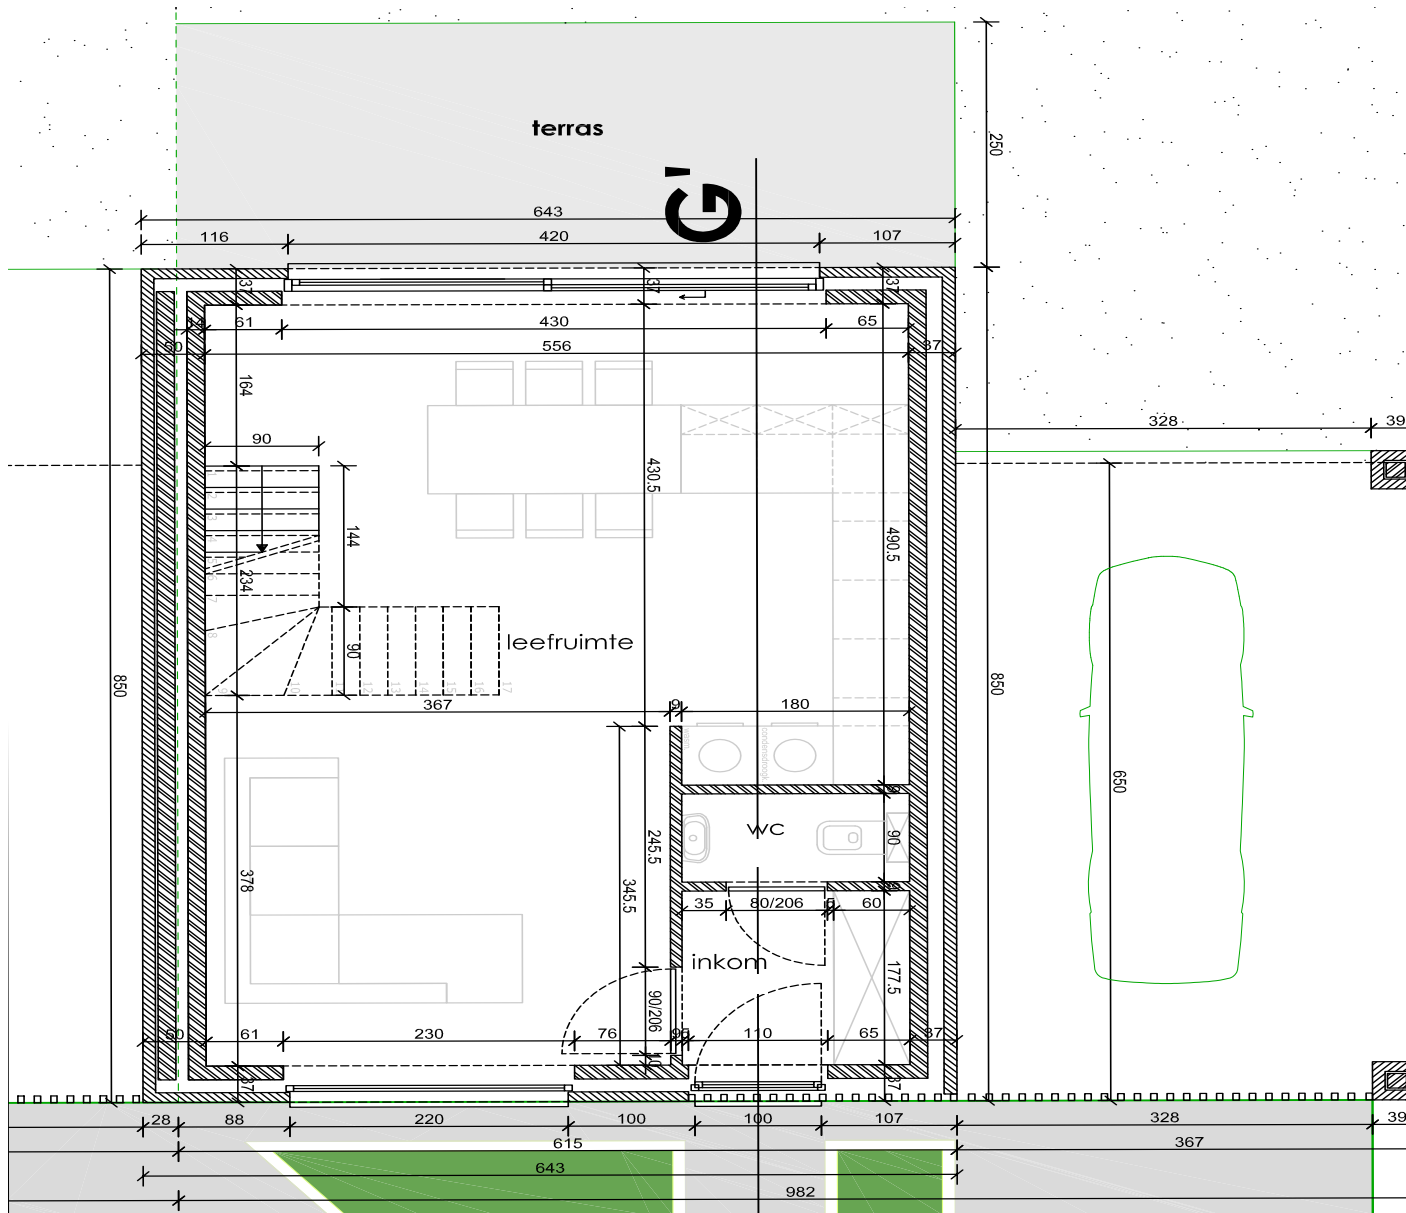

EIKHOF
Vremde

Lot 12 | Eikhof

Br. bew. opp. 157,83m²

UNICAS
UNIEK WONEN

Lot 12 | Eikhof

Br. bew. opp. 157.83m²

Lot 12 | Eikhof

Br. bew. opp. 157,83m²

Lot 12 | Eikhof

Br. bew. opp. 157,83m²

Lot 12 | Eikhof

Br. bew. opp. 157,83m²

UNICAS
UNIEK WONEN

Lot 12 | Eikhof

Br. bew. opp. 157,83m²