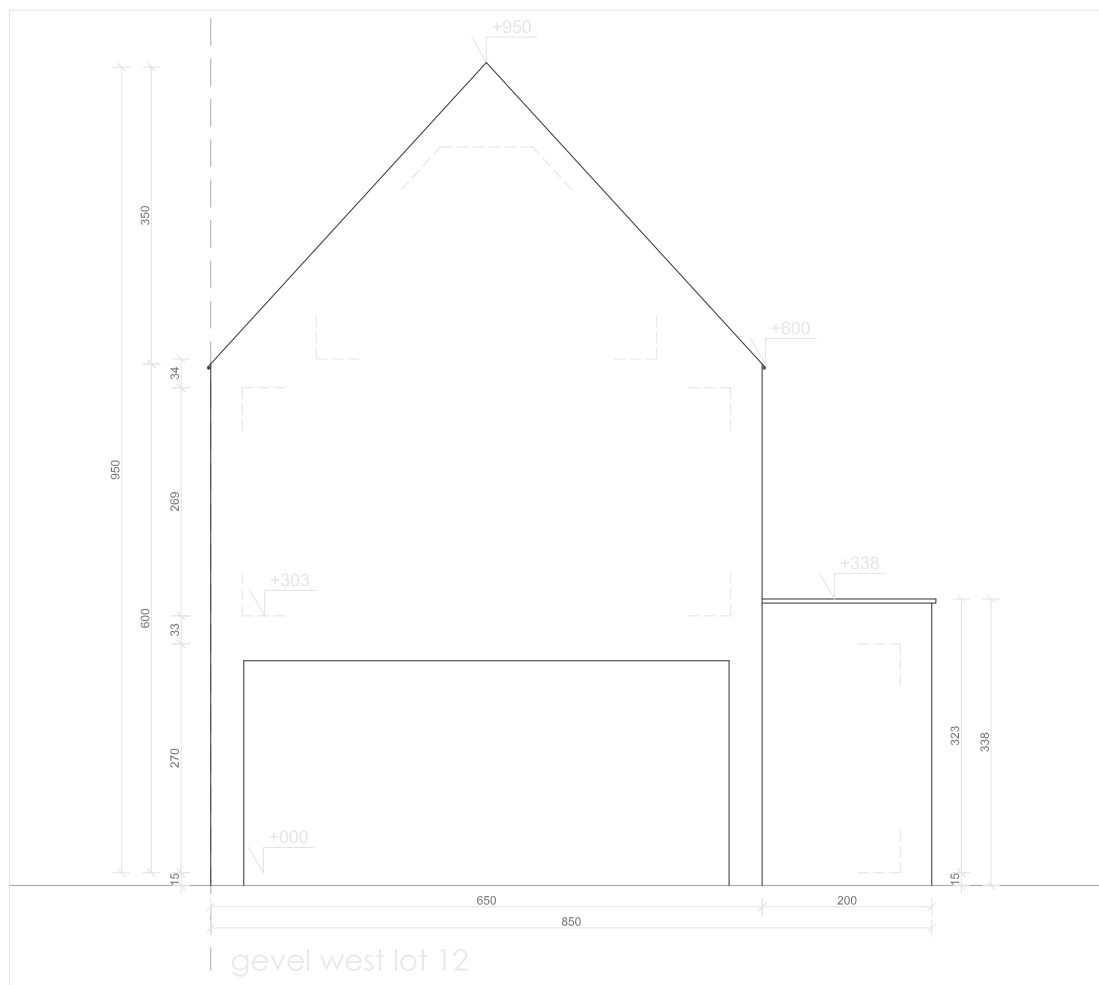

EIKHOF
Vremde

Lot 12 | Eikhof

Br. bew. opp. 157,83m²

UNICAS
UNIEK WONEN

Lot 12 | Eikhof

Br. bew. opp. 157.83m²

Lot 12 | Eikhof

Br. bew. opp. 157,83m²

Lot 12 | Eikhof

Br. bew. opp. 157,83m²

Lot 12 | Eikhof

Br. bew. opp. 157,83m²

UNICAS
UNIEK WONEN

Lot 12 | Eikhof

Br. bew. opp. 157,83m²