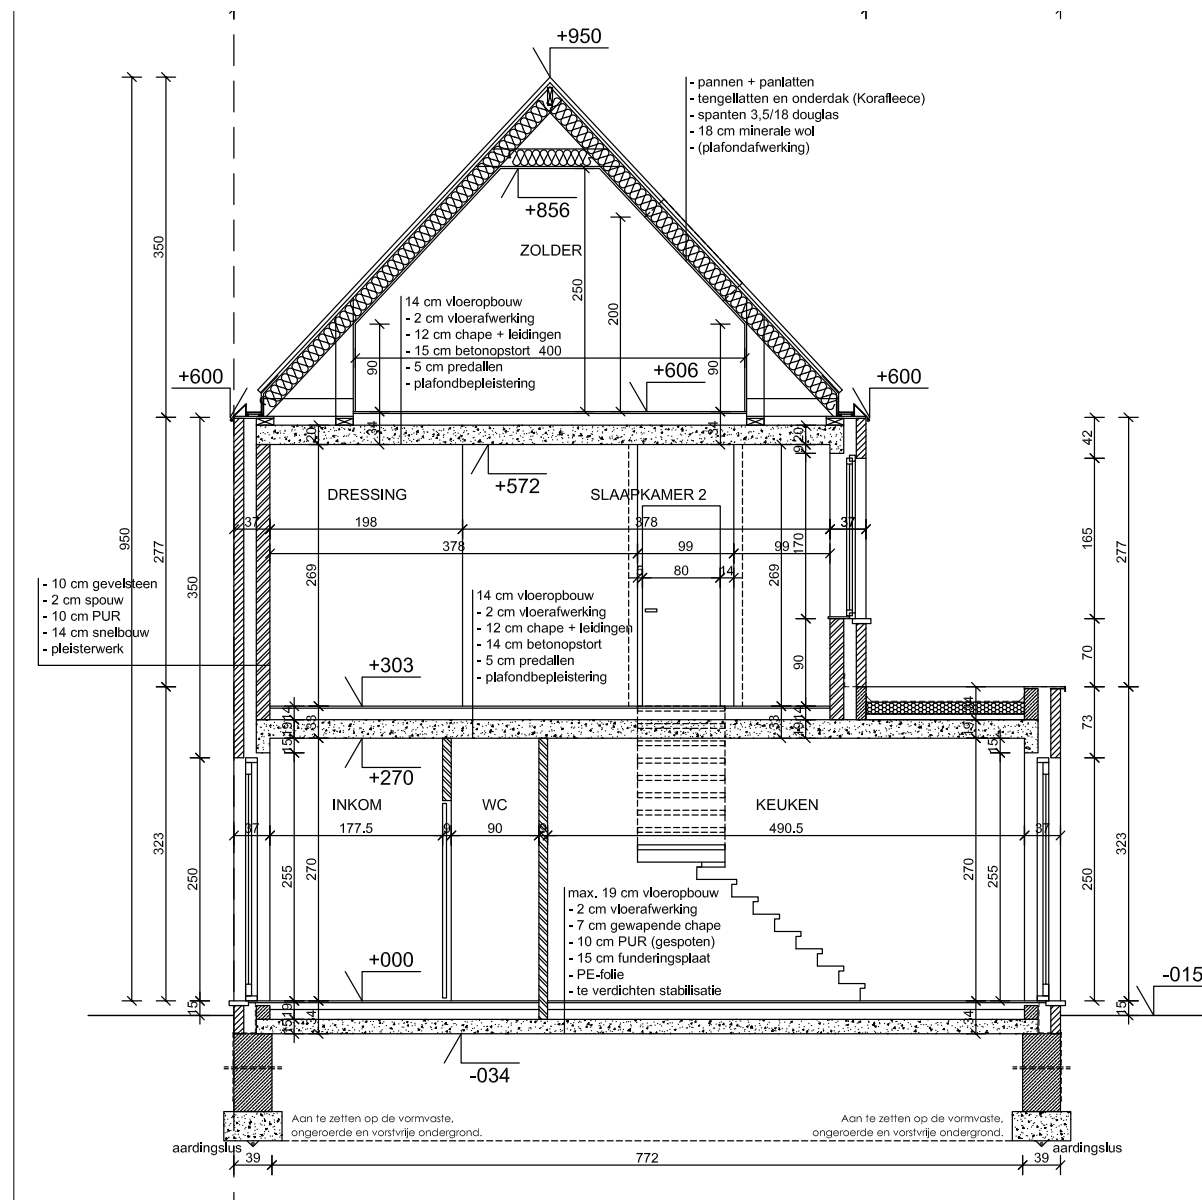

EIKHOF
Vremde

Lot 12 | Eikhof

Br. bew. opp. 157,83m²

UNICAS
UNIEK WONEN

Lot 12 | Eikhof

Br. bew. opp. 157.83m²

Lot 12 | Eikhof

Br. bew. opp. 157,83m²

Lot 12 | Eikhof

Br. bew. opp. 157,83m²

Lot 12 | Eikhof

Br. bew. opp. 157,83m²

UNICAS
UNIEK WONEN

Lot 12 | Eikhof

Br. bew. opp. 157,83m²