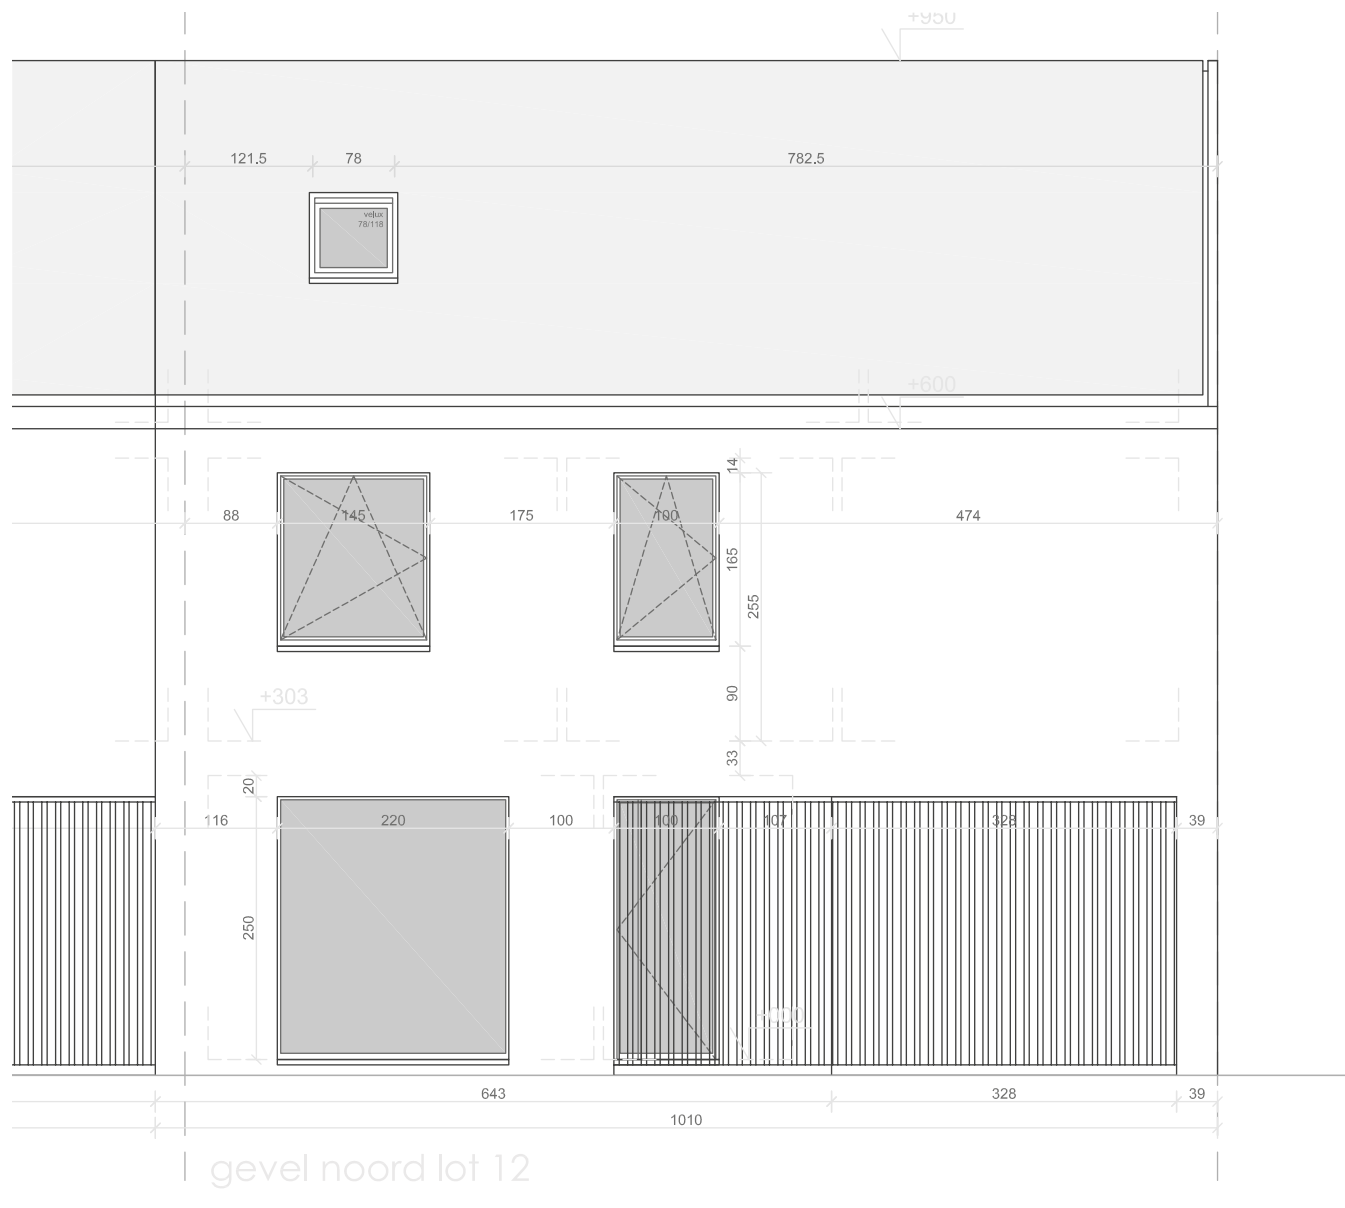

EIKHOF
Vremde

Lot 12 | Eikhof

Br. bew. opp. 157,83m²

UNICAS
UNIEK WONEN

Lot 12 | Eikhof

Br. bew. opp. 157.83m²

Lot 12 | Eikhof

Br. bew. opp. 157,83m²

Lot 12 | Eikhof

Br. bew. opp. 157,83m²

Lot 12 | Eikhof

Br. bew. opp. 157,83m²

UNICAS
UNIEK WONEN

Lot 12 | Eikhof

Br. bew. opp. 157,83m²