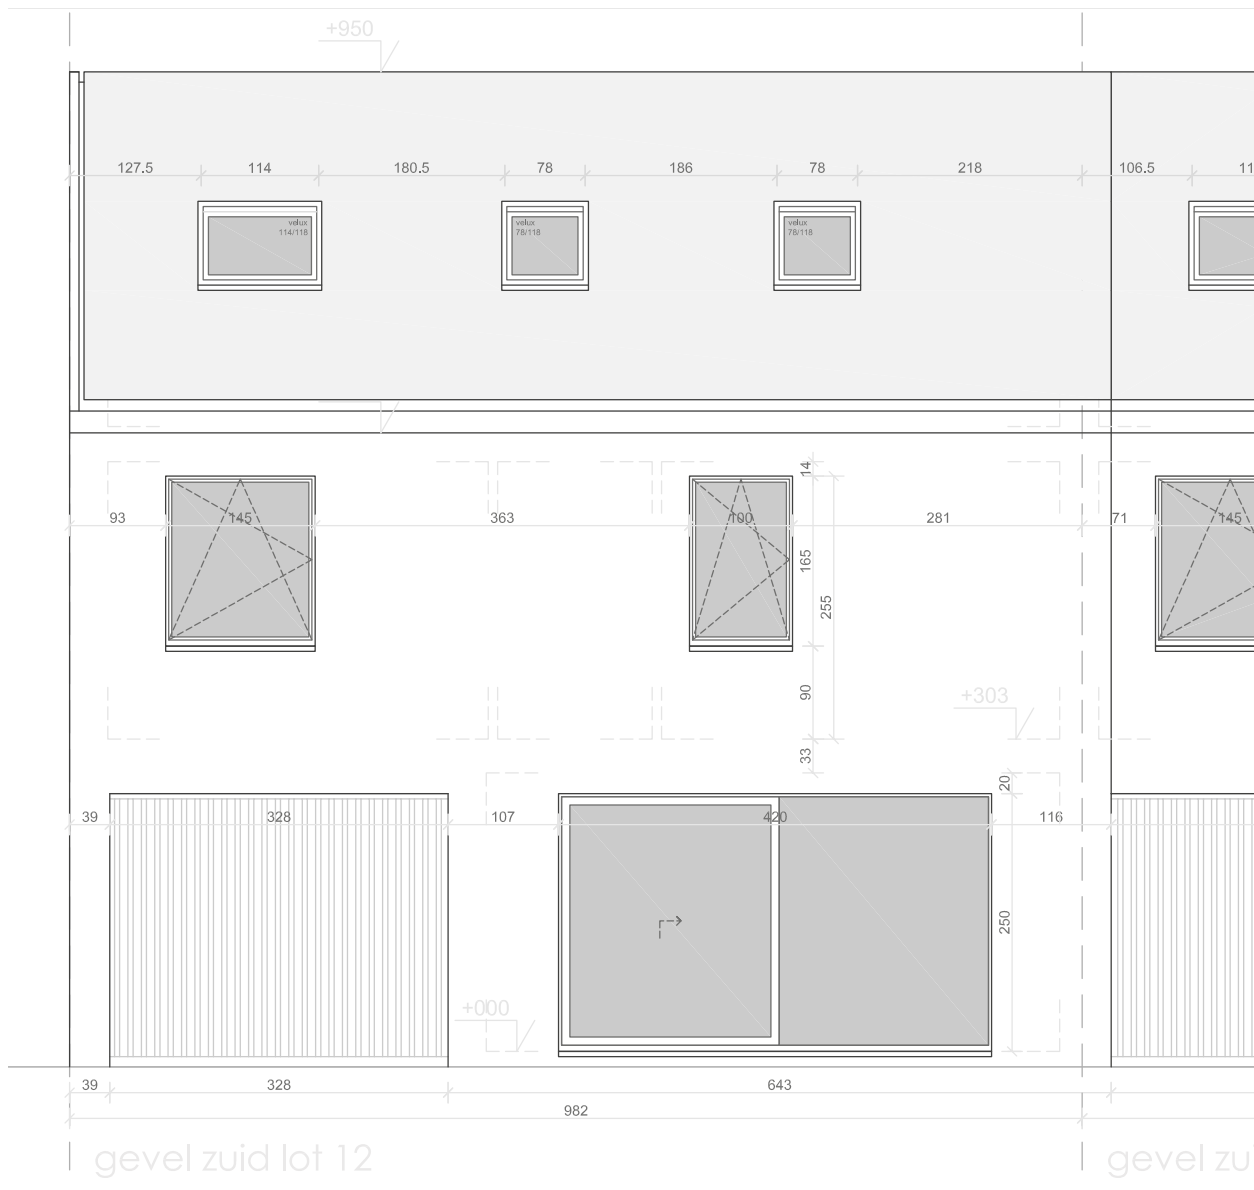

EIKHOF
Vremde

Lot 12 | Eikhof

Br. bew. opp. 157,83m²

UNICAS
UNIEK WONEN

Lot 12 | Eikhof

Br. bew. opp. 157.83m²

Lot 12 | Eikhof

Br. bew. opp. 157,83m²

Lot 12 | Eikhof

Br. bew. opp. 157,83m²

Lot 12 | Eikhof

Br. bew. opp. 157,83m²

UNICAS
UNIEK WONEN

Lot 12 | Eikhof

Br. bew. opp. 157,83m²