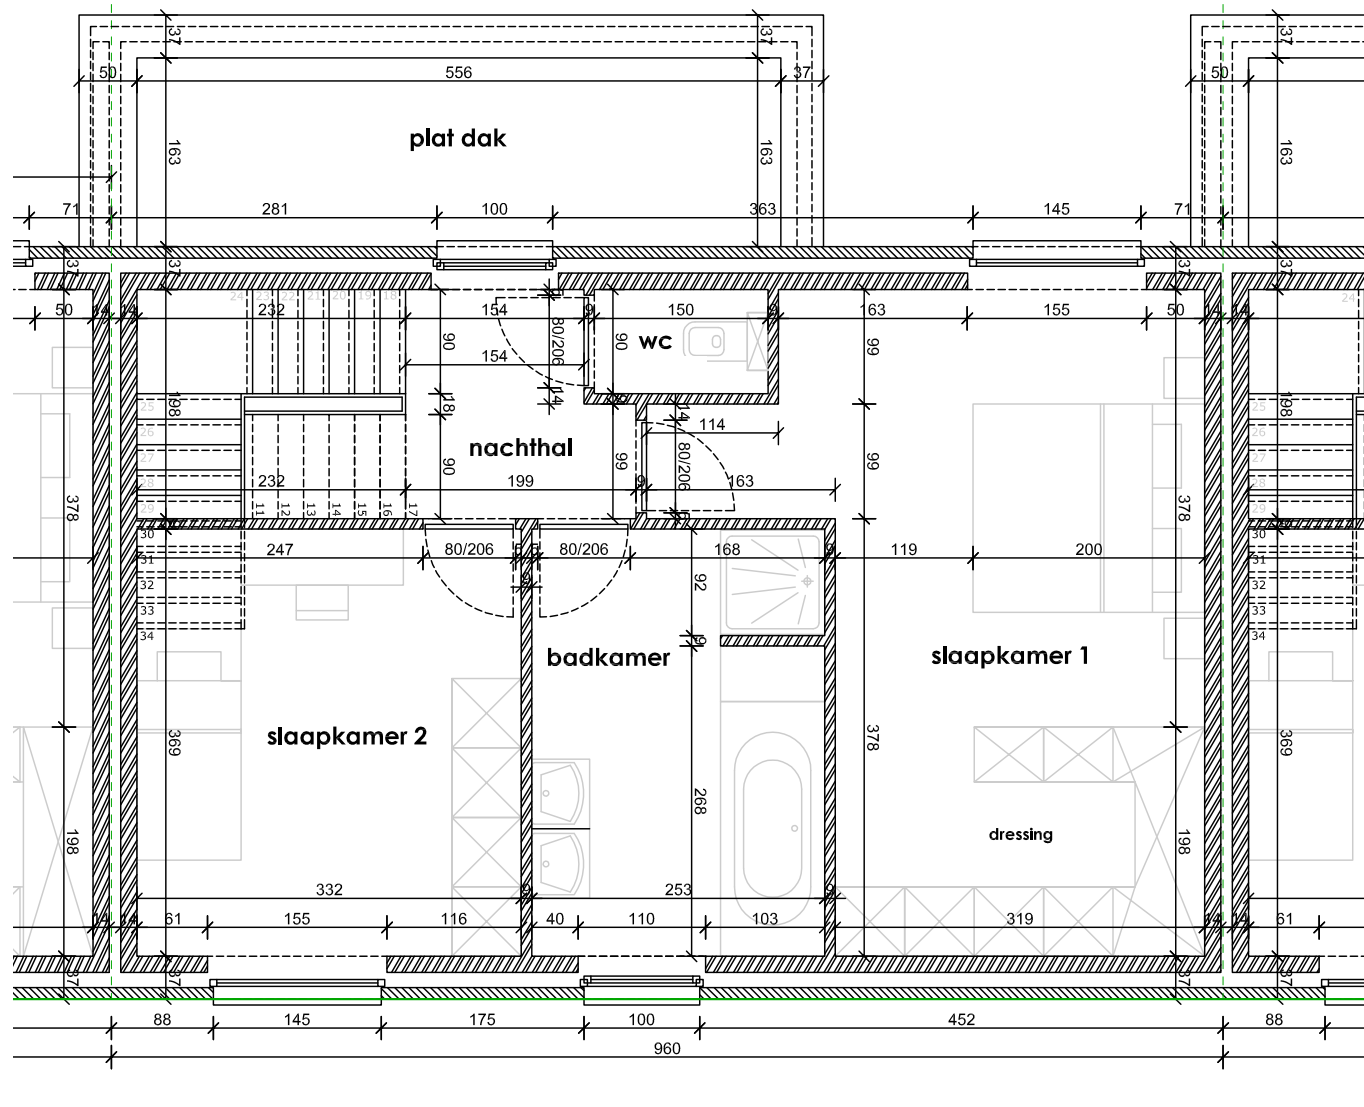

EIKHOF  
Vremde

Lot 13 | Eikhof

Br. bew. opp. 155,51m<sup>2</sup>

**UNICAS**  
UNIEK WONEN

Lot 13 | Eikhof

Br. bew. opp. 155,51m<sup>2</sup>

Lot 13 | Eikhof

Br. bew. opp. 155,51m<sup>2</sup>

## Lot 13 | Eikhof

Br. bew. opp. 155,51m<sup>2</sup>

Lot 13 | Eikhof

Br. bew. opp. 155,51m<sup>2</sup>

**UNICAS**  
UNIEK WONEN