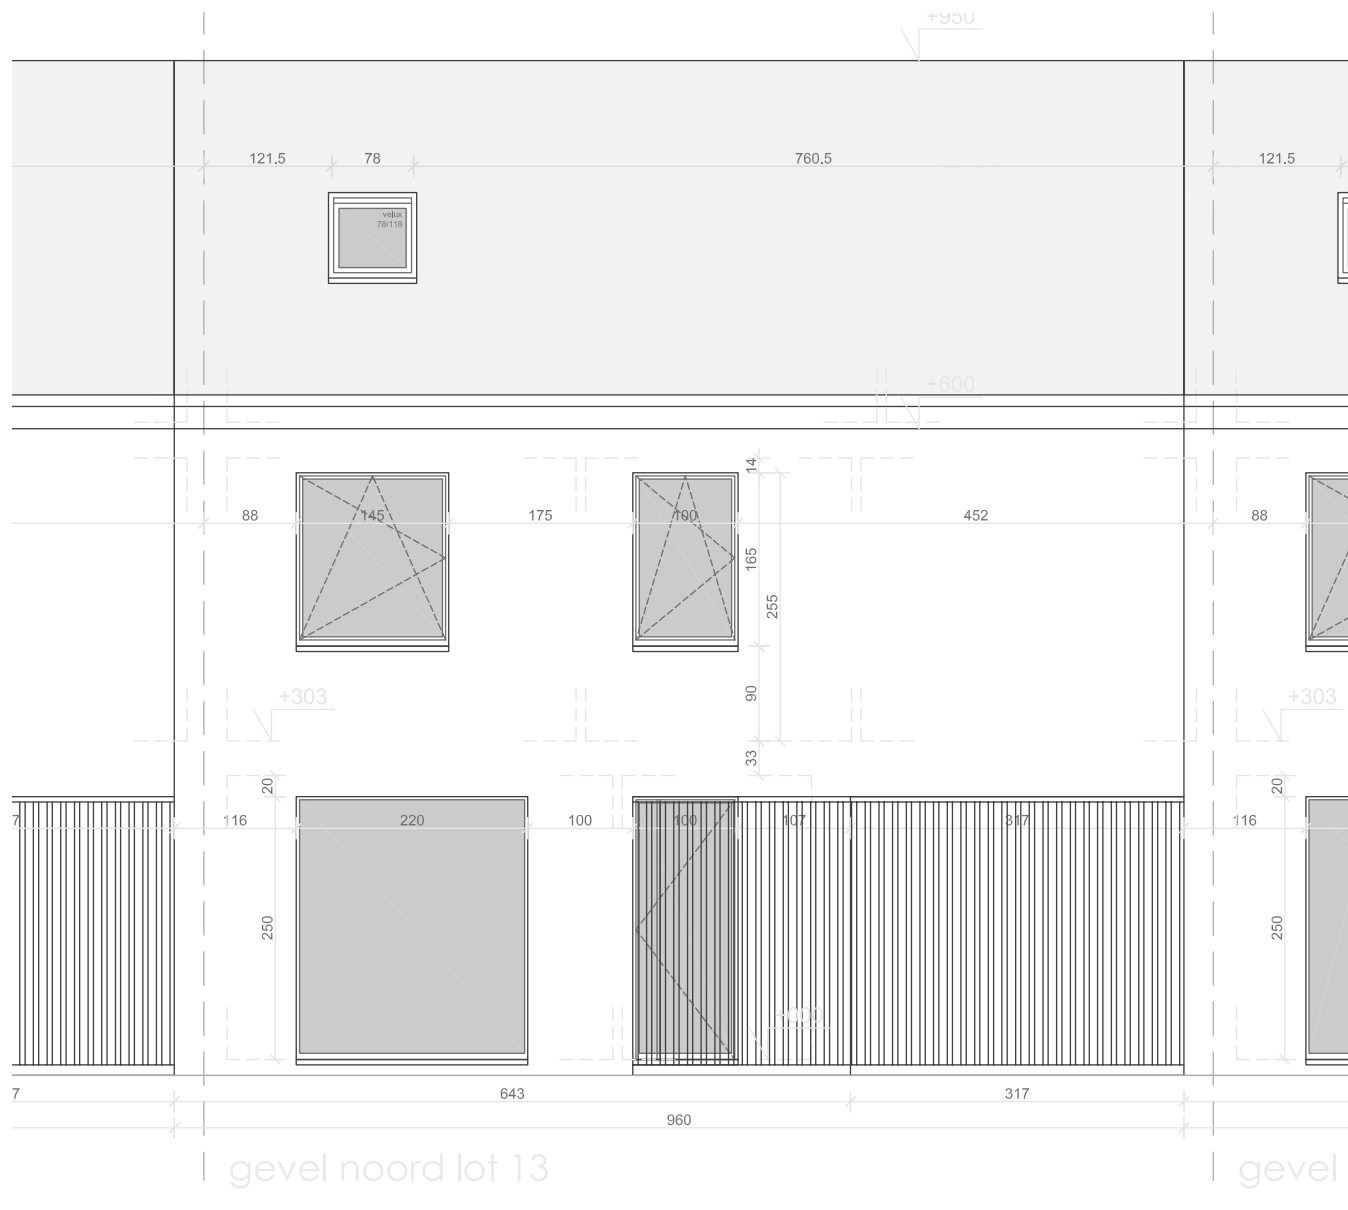

EIKHOF  
Vremde

Lot 13 | Eikhof

Br. bew. opp. 155,51m<sup>2</sup>

**UNICAS**  
UNIEK WONEN

Lot 13 | Eikhof

Br. bew. opp. 155,51m<sup>2</sup>

Lot 13 | Eikhof

Br. bew. opp. 155,51m<sup>2</sup>

## Lot 13 | Eikhof

Br. bew. opp. 155,51m<sup>2</sup>

Lot 13 | Eikhof

Br. bew. opp. 155,51m<sup>2</sup>

**UNICAS**  
UNIEK WONEN