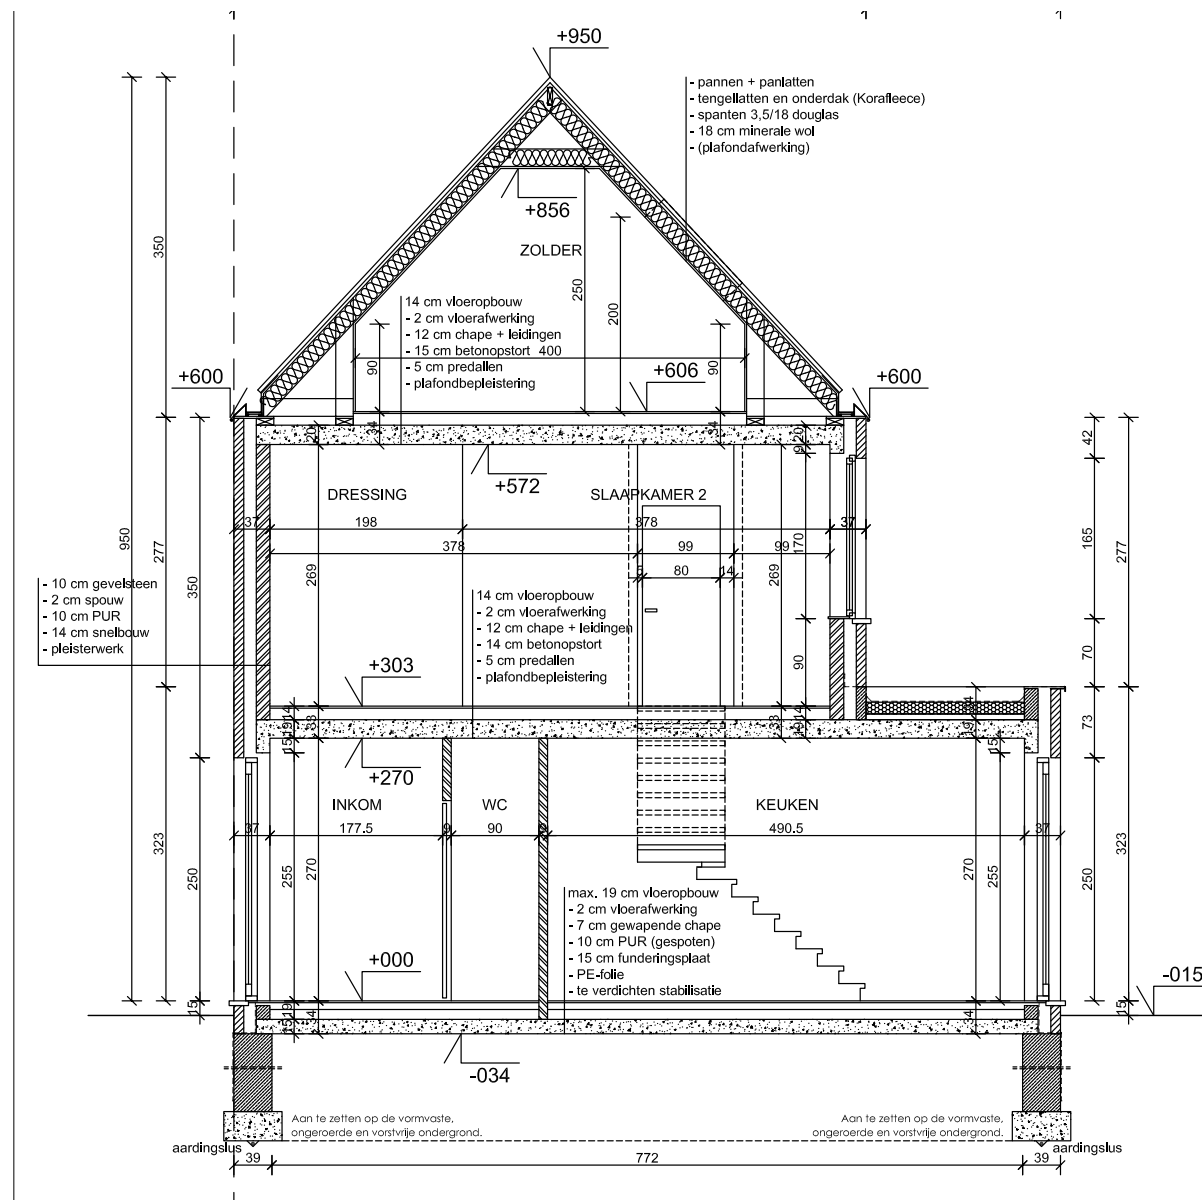

EIKHOF  
Vremde

Lot 13 | Eikhof

Br. bew. opp. 155,51m<sup>2</sup>

**UNICAS**  
UNIEK WONEN

Lot 13 | Eikhof

Br. bew. opp. 155,51m<sup>2</sup>

Lot 13 | Eikhof

Br. bew. opp. 155,51m<sup>2</sup>

## Lot 13 | Eikhof

Br. bew. opp. 155,51m<sup>2</sup>

Lot 13 | Eikhof

Br. bew. opp. 155,51m<sup>2</sup>

**UNICAS**  
UNIEK WONEN