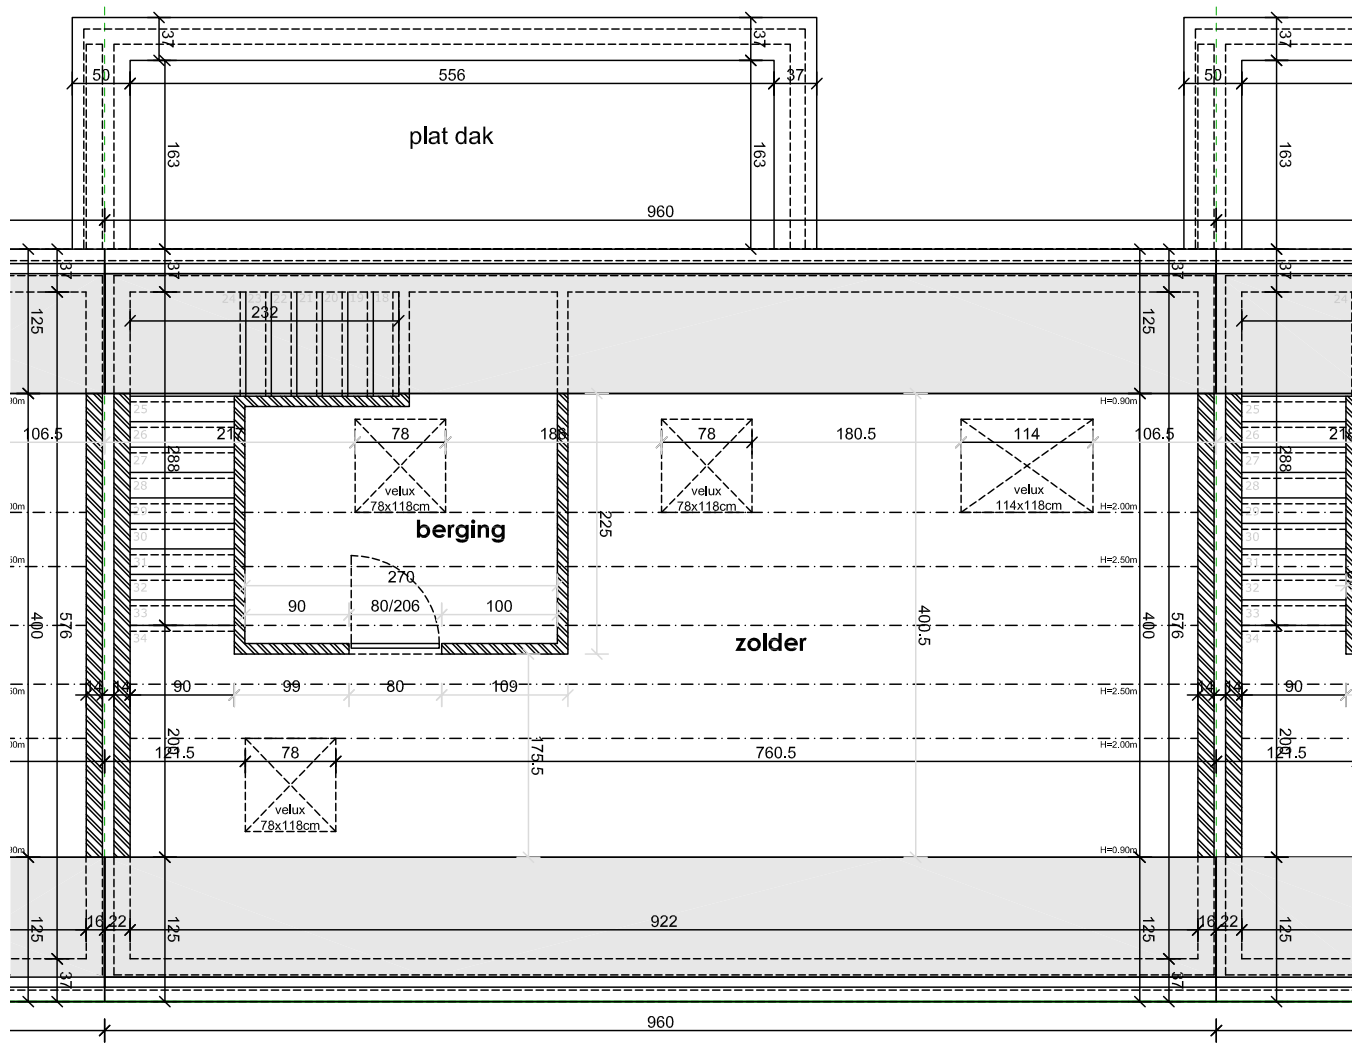

EIKHOF  
Vremde

Lot 13 | Eikhof

Br. bew. opp. 155,51m<sup>2</sup>

**UNICAS**  
UNIEK WONEN

Lot 13 | Eikhof

Br. bew. opp. 155,51m<sup>2</sup>

Lot 13 | Eikhof

Br. bew. opp. 155,51m<sup>2</sup>

## Lot 13 | Eikhof

Br. bew. opp. 155,51m<sup>2</sup>

Lot 13 | Eikhof

Br. bew. opp. 155,51m<sup>2</sup>

**UNICAS**  
UNIEK WONEN