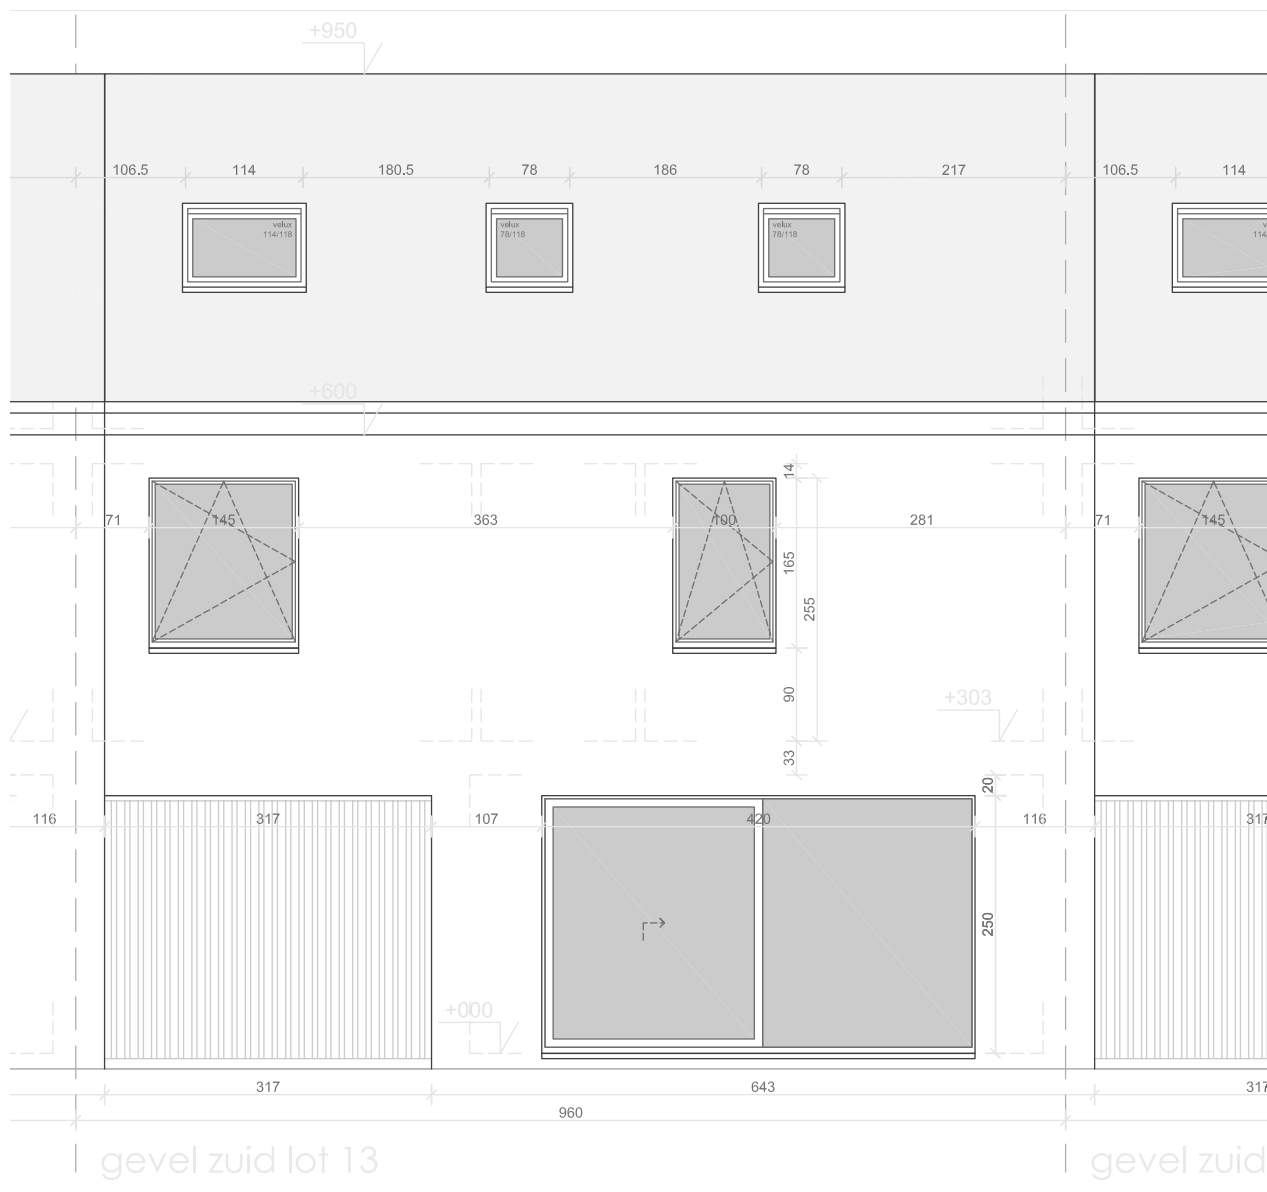

EIKHOF  
Vremde

Lot 13 | Eikhof

Br. bew. opp. 155,51m<sup>2</sup>

**UNICAS**  
UNIEK WONEN

Lot 13 | Eikhof

Br. bew. opp. 155,51m<sup>2</sup>

Lot 13 | Eikhof

Br. bew. opp. 155,51m<sup>2</sup>

## Lot 13 | Eikhof

Br. bew. opp. 155,51m<sup>2</sup>

Lot 13 | Eikhof

Br. bew. opp. 155,51m<sup>2</sup>

**UNICAS**  
UNIEK WONEN