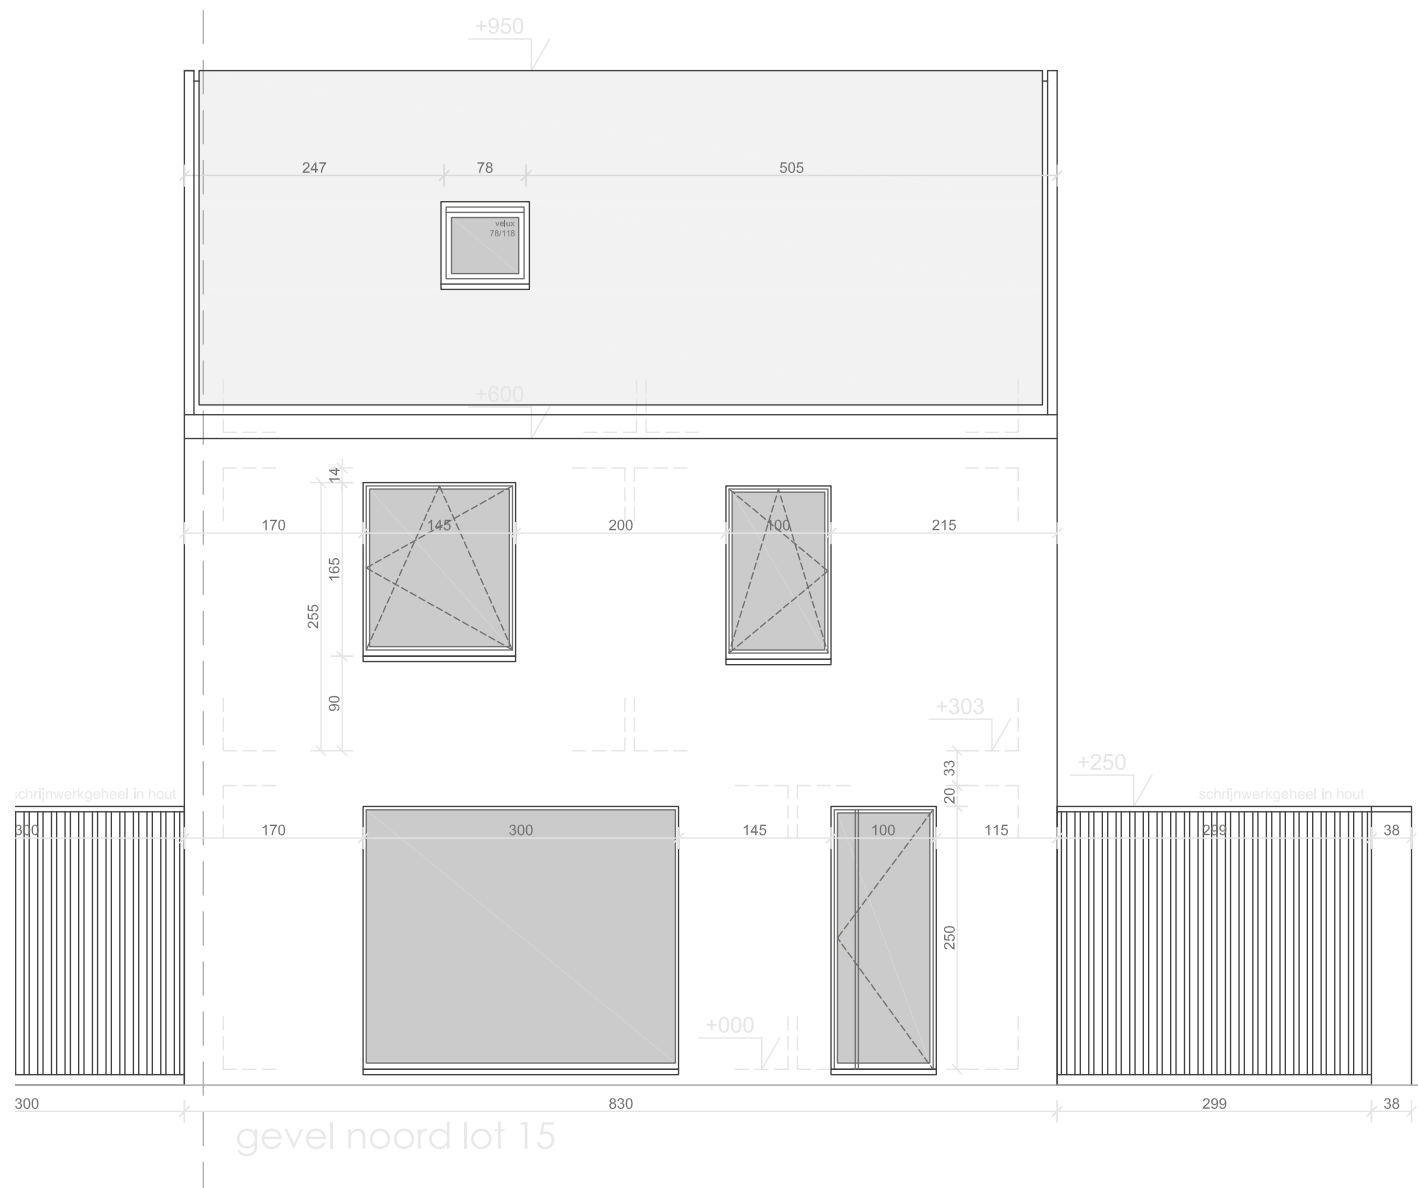

EIKHOF  
Vremde

Lot 15 | Eikhof

Br. bew. opp. 154,05m<sup>2</sup>

**UNICAS**  
UNIEK WONEN

Lot 15 | Eikhof

Br. bew. opp. 154,05m<sup>2</sup>

**UNICAS**  
UNIEK WONEN

Lot 15 | Eikhof

Br. bew. opp. 154,05m<sup>2</sup>

Lot 15 | Eikhof

Br. bew. opp. 154,05m<sup>2</sup>

**UNICAS**  
UNIEK WONEN

Lot 15 | Eikhof

Br. bew. opp. 154,05m<sup>2</sup>

**UNICAS**  
UNIEK WONEN

Vremde 'Eikhof' - TYPEDOORSNEDE LOTEN 15-18

Lot 15 | Eikhof

Br. bew. opp. 154,05m<sup>2</sup>

**UNICAS**  
UNIEK WONEN

Lot 15 | Eikhof

Br. bew. opp. 154,05m<sup>2</sup>