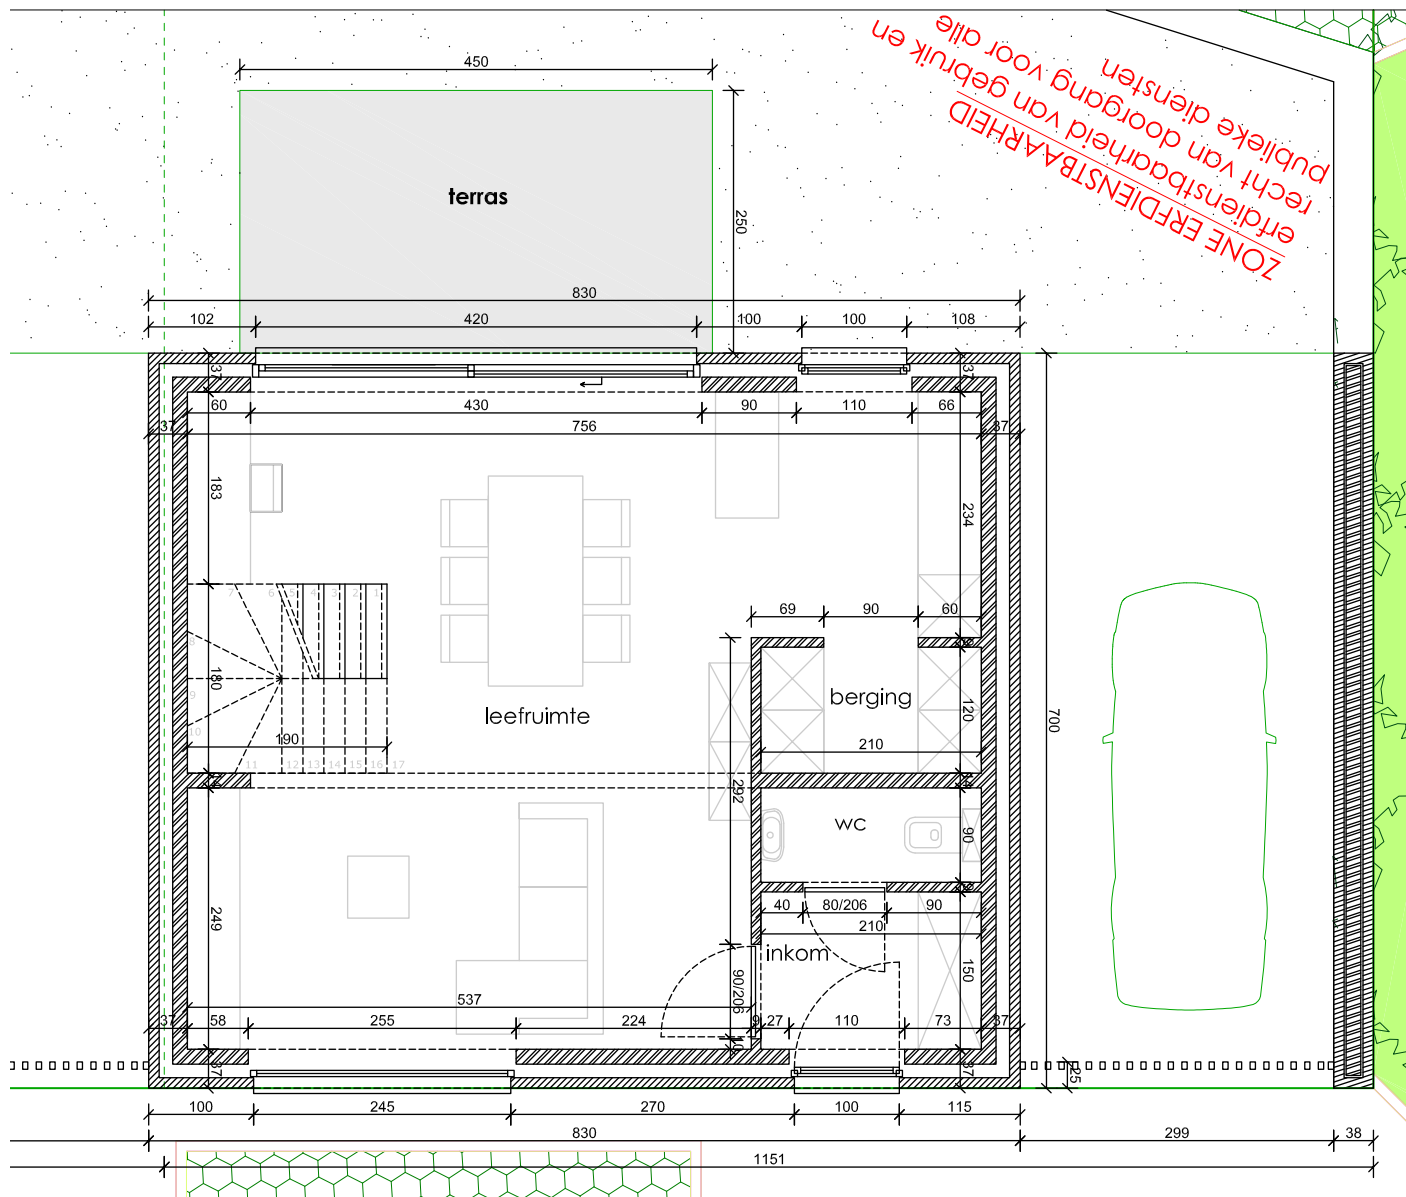

EIKHOF  
Vremde

Lot 15 | Eikhof

Br. bew. opp. 154,05m<sup>2</sup>

**UNICAS**  
UNIEK WONEN

Lot 15 | Eikhof

Br. bew. opp. 154,05m<sup>2</sup>

**UNICAS**  
UNIEK WONEN

Lot 15 | Eikhof

Br. bew. opp. 154,05m<sup>2</sup>

Lot 15 | Eikhof

Br. bew. opp. 154,05m<sup>2</sup>

**UNICAS**  
UNIEK WONEN

Lot 15 | Eikhof

Br. bew. opp. 154,05m<sup>2</sup>

**UNICAS**  
UNIEK WONEN

Vremde 'Eikhof' - TYPEDOORSNEDE LOTEN 15-18

Lot 15 | Eikhof

Br. bew. opp. 154,05m<sup>2</sup>

**UNICAS**  
UNIEK WONEN

Lot 15 | Eikhof

Br. bew. opp. 154,05m<sup>2</sup>