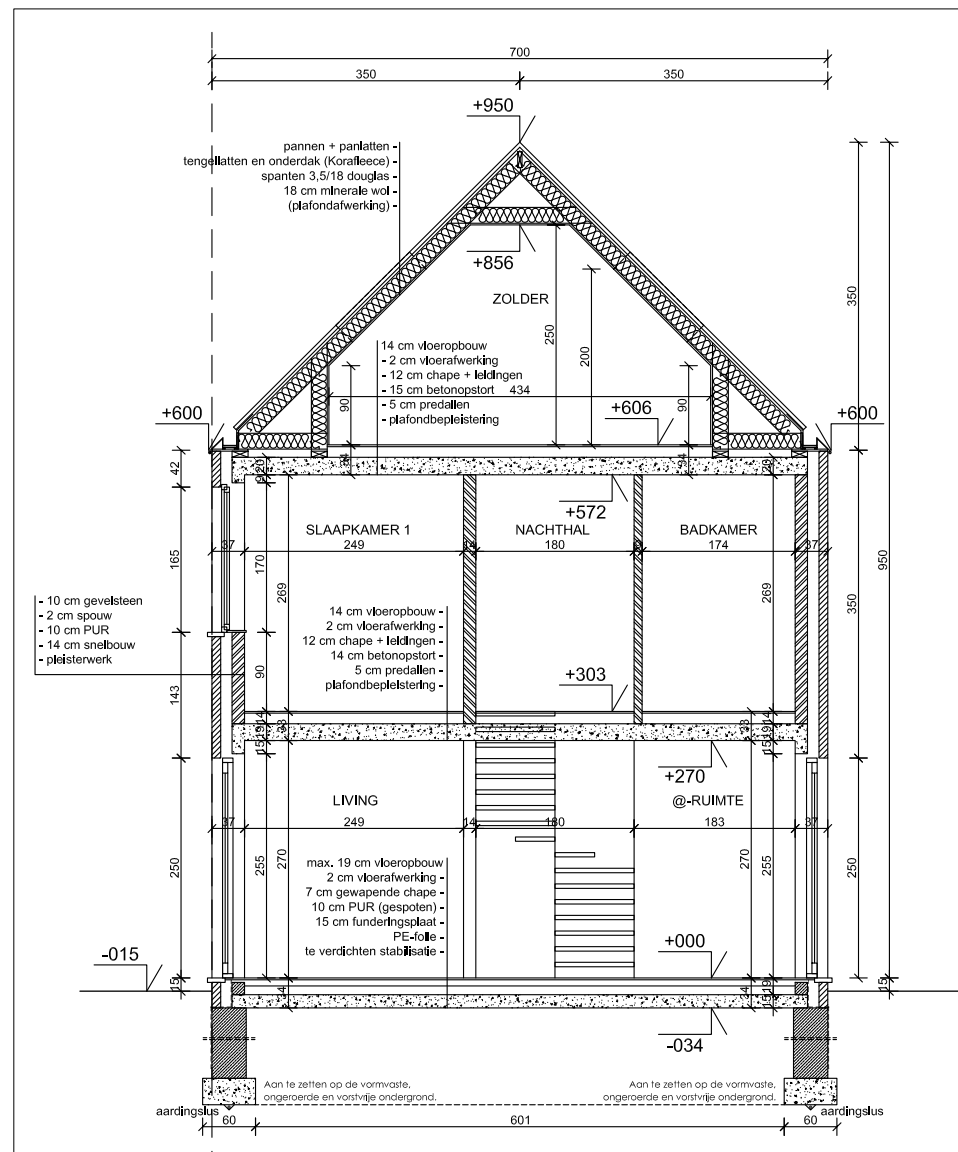

EIKHOF  
Vremde

Lot 15 | Eikhof

Br. bew. opp. 154,05m<sup>2</sup>

**UNICAS**  
UNIEK WONEN

Lot 15 | Eikhof

Br. bew. opp. 154,05m<sup>2</sup>

**UNICAS**  
UNIEK WONEN

Lot 15 | Eikhof

Br. bew. opp. 154,05m<sup>2</sup>

Lot 15 | Eikhof

Br. bew. opp. 154,05m<sup>2</sup>

**UNICAS**  
UNIEK WONEN

Lot 15 | Eikhof

Br. bew. opp. 154,05m<sup>2</sup>

**UNICAS**  
UNIEK WONEN

Vremde 'Eikhof' - TYPEDOORSNEDE LOTEN 15-18

Lot 15 | Eikhof

Br. bew. opp. 154,05m<sup>2</sup>

**UNICAS**  
UNIEK WONEN

Lot 15 | Eikhof

Br. bew. opp. 154,05m<sup>2</sup>