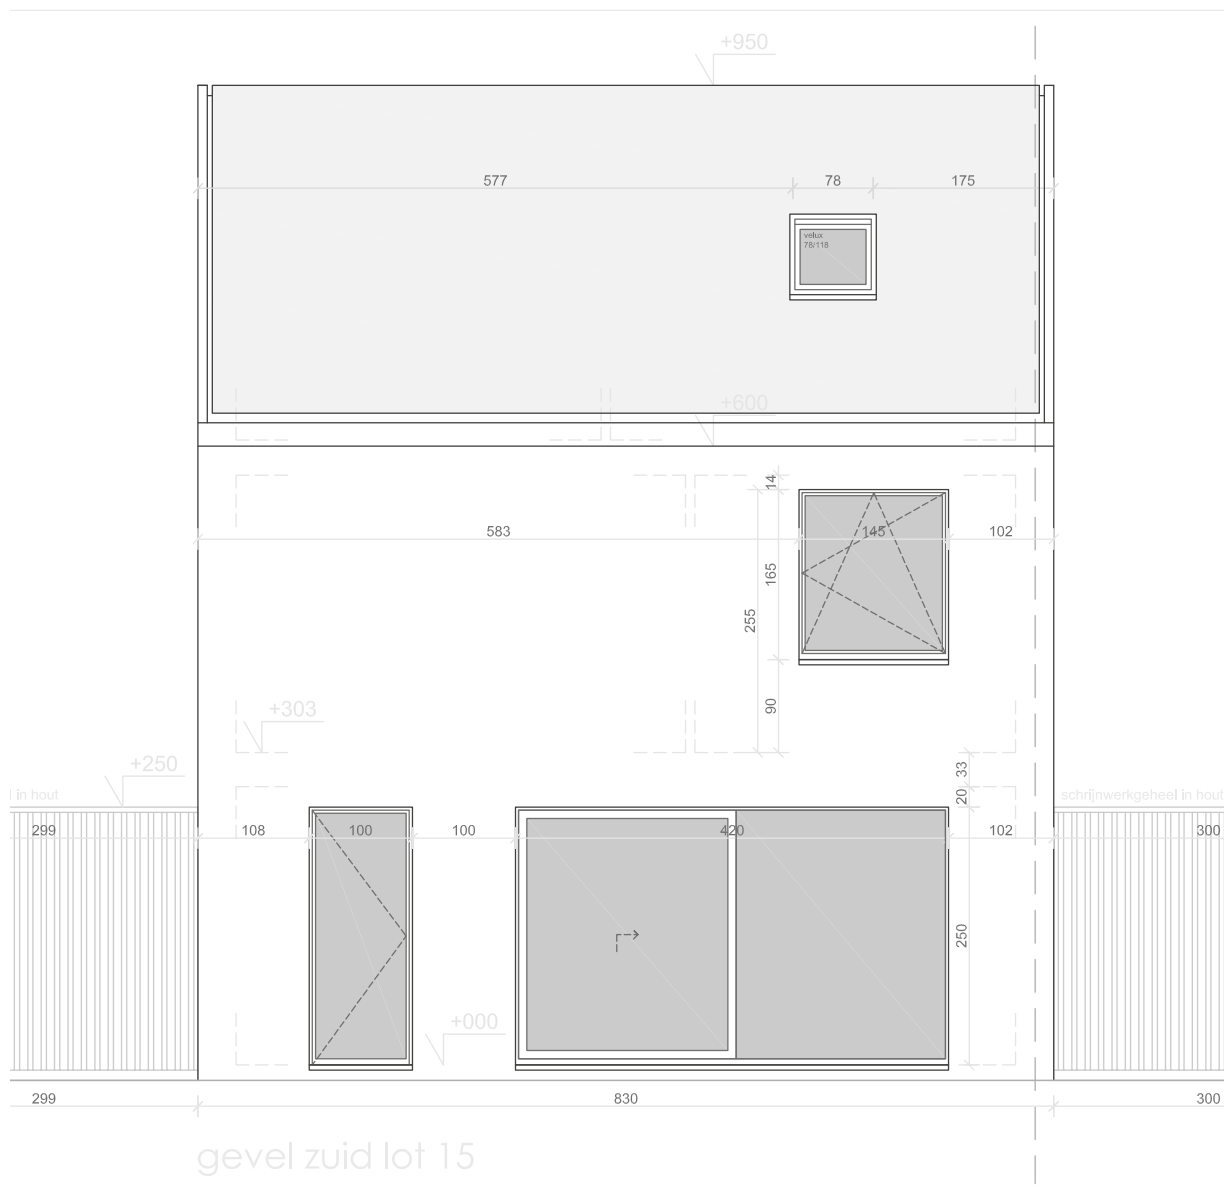

EIKHOF  
Vremde

Lot 15 | Eikhof

Br. bew. opp. 154,05m<sup>2</sup>

**UNICAS**  
UNIEK WONEN

Lot 15 | Eikhof

Br. bew. opp. 154,05m<sup>2</sup>

**UNICAS**  
UNIEK WONEN

Lot 15 | Eikhof

Br. bew. opp. 154,05m<sup>2</sup>

Lot 15 | Eikhof

Br. bew. opp. 154,05m<sup>2</sup>

**UNICAS**  
UNIEK WONEN

Lot 15 | Eikhof

Br. bew. opp. 154,05m<sup>2</sup>

**UNICAS**  
UNIEK WONEN

Vremde 'Eikhof' - TYPEDOORSNEDE LOTEN 15-18

Lot 15 | Eikhof

Br. bew. opp. 154,05m<sup>2</sup>

**UNICAS**  
UNIEK WONEN

Lot 15 | Eikhof

Br. bew. opp. 154,05m<sup>2</sup>