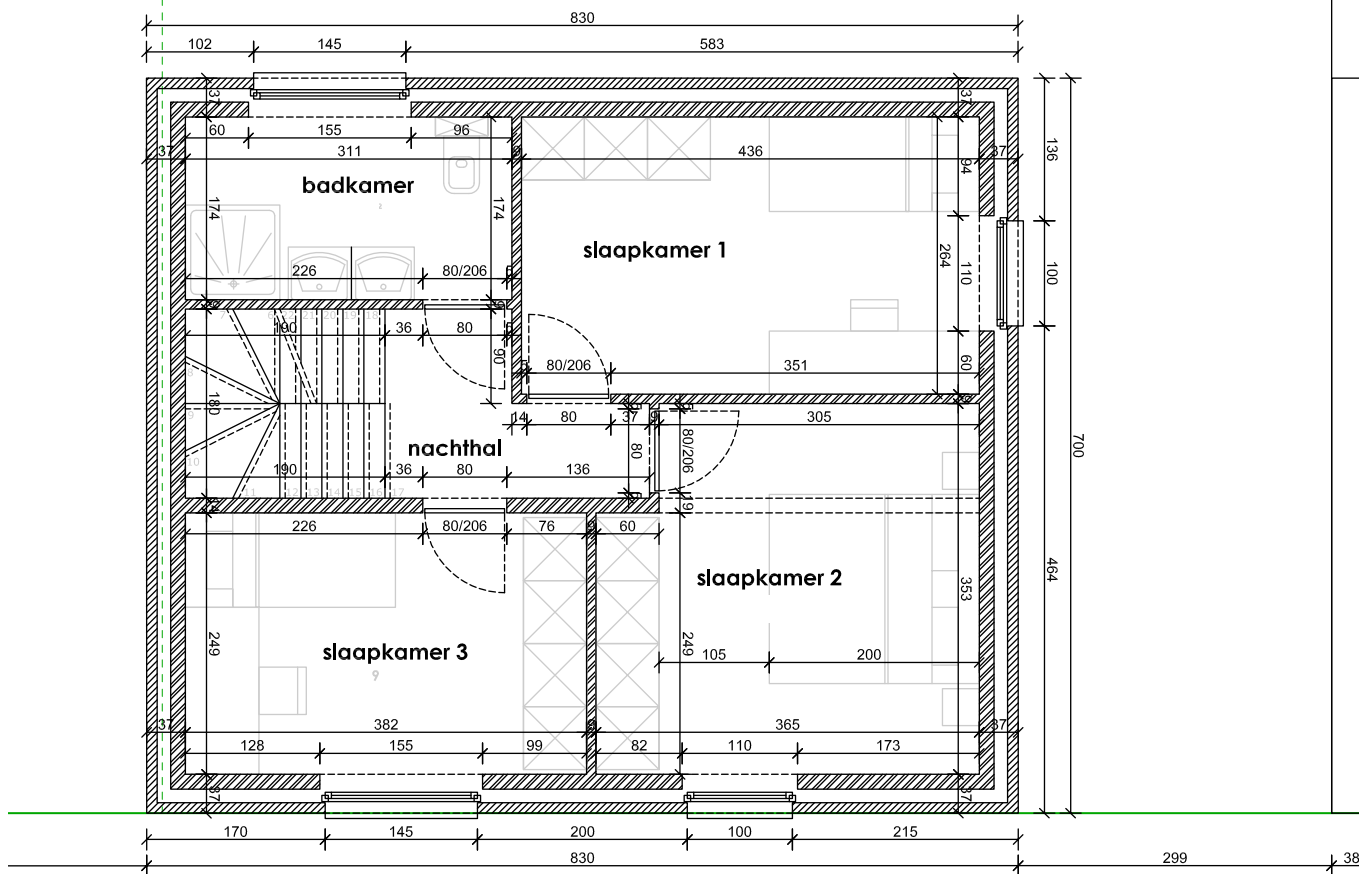

EIKHOF  
Vremde

Lot 15 | Eikhof

Br. bew. opp. 154,05m<sup>2</sup>

**UNICAS**  
UNIEK WONEN

Lot 15 | Eikhof

Br. bew. opp. 154,05m<sup>2</sup>

**UNICAS**  
UNIEK WONEN

Lot 15 | Eikhof

Br. bew. opp. 154,05m<sup>2</sup>

Lot 15 | Eikhof

Br. bew. opp. 154,05m<sup>2</sup>

**UNICAS**  
UNIEK WONEN

Lot 15 | Eikhof

Br. bew. opp. 154,05m<sup>2</sup>

**UNICAS**  
UNIEK WONEN

Vremde 'Eikhof' - TYPEDOORSNEDE LOTEN 15-18

Lot 15 | Eikhof

Br. bew. opp. 154,05m<sup>2</sup>

**UNICAS**  
UNIEK WONEN

Lot 15 | Eikhof

Br. bew. opp. 154,05m<sup>2</sup>