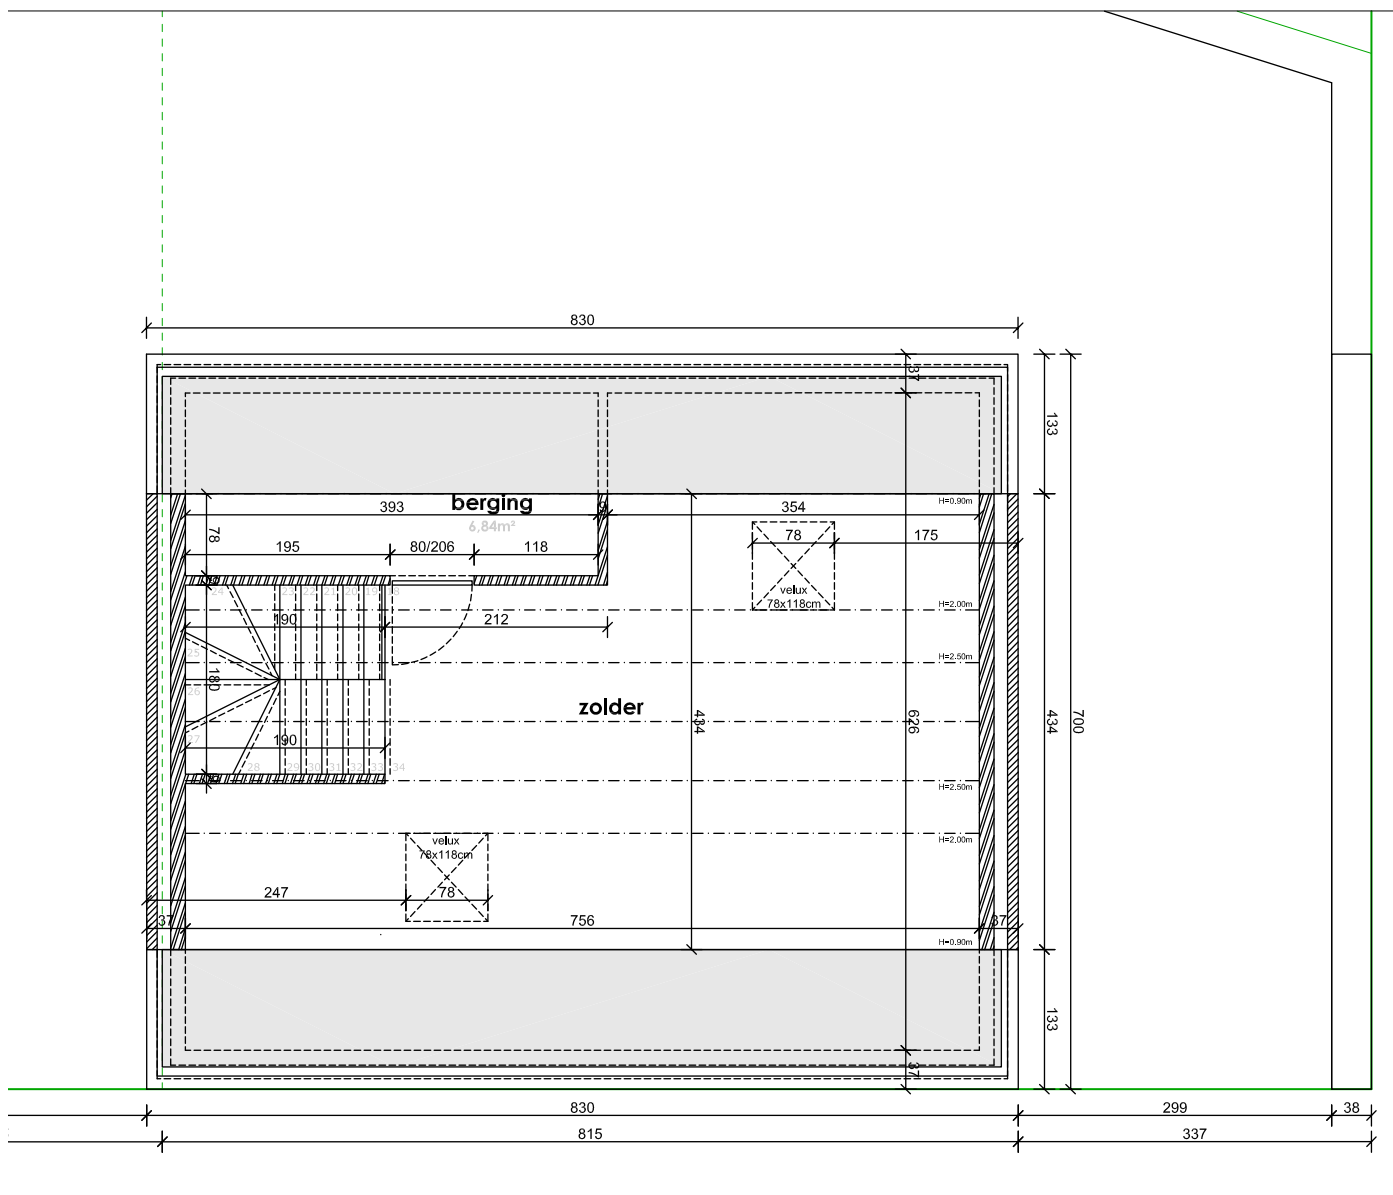

EIKHOF  
Vremde

Lot 15 | Eikhof

Br. bew. opp. 154,05m<sup>2</sup>

**UNICAS**  
UNIEK WONEN

Lot 15 | Eikhof

Br. bew. opp. 154,05m<sup>2</sup>

**UNICAS**  
UNIEK WONEN

Lot 15 | Eikhof

Br. bew. opp. 154,05m<sup>2</sup>

Lot 15 | Eikhof

Br. bew. opp. 154,05m<sup>2</sup>

**UNICAS**  
UNIEK WONEN

Lot 15 | Eikhof

Br. bew. opp. 154,05m<sup>2</sup>

**UNICAS**  
UNIEK WONEN

Vremde 'Eikhof' - TYPEDOORSNEDE LOTEN 15-18

Lot 15 | Eikhof

Br. bew. opp. 154,05m<sup>2</sup>

**UNICAS**  
UNIEK WONEN

Lot 15 | Eikhof

Br. bew. opp. 154,05m<sup>2</sup>