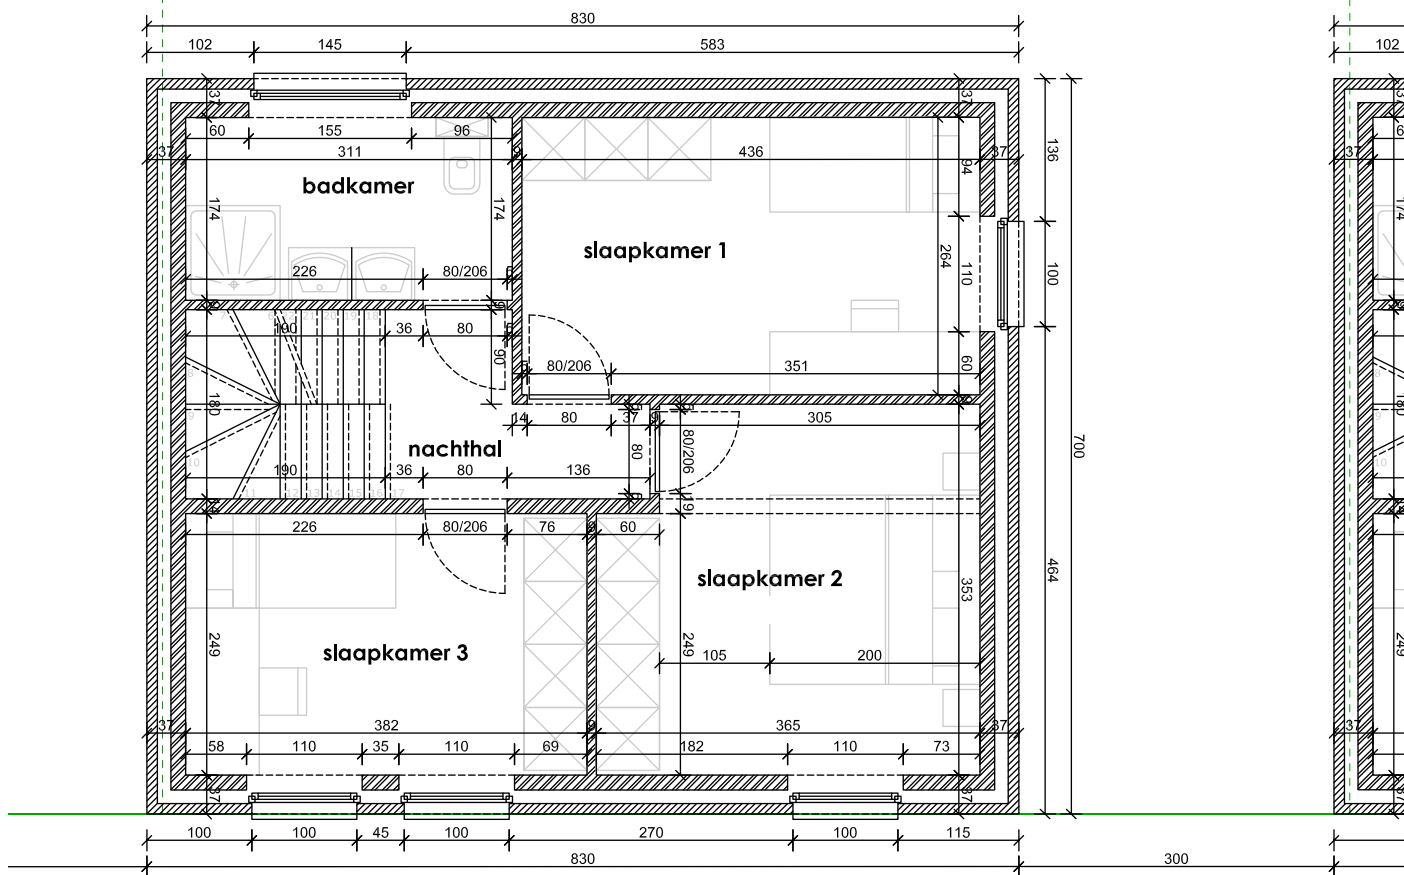

EIKHOF
Vremde

Lot 16 | Eikhof

Br. bew. opp. 154,05m²

UNICAS
UNIEK WONEN

Lot 16 | Eikhof

Br. bew. opp. 154,05m²

UNICAS
UNIEK WONEN

Lot 16 | Eikhof

Br. bew. opp. 154,05m²

Lot 16 | Eikhof

Br. bew. opp. 154,05m²

Lot 16 | Eikhof

Br. bew. opp. 154,05m²

UNICAS
UNIEK WONEN

Lot 16 | Eikhof

Br. bew. opp. 154,05m²

UNICAS
UNIEK WONEN

Lot 16 | Eikhof

Br. bew. opp. 154,05m²