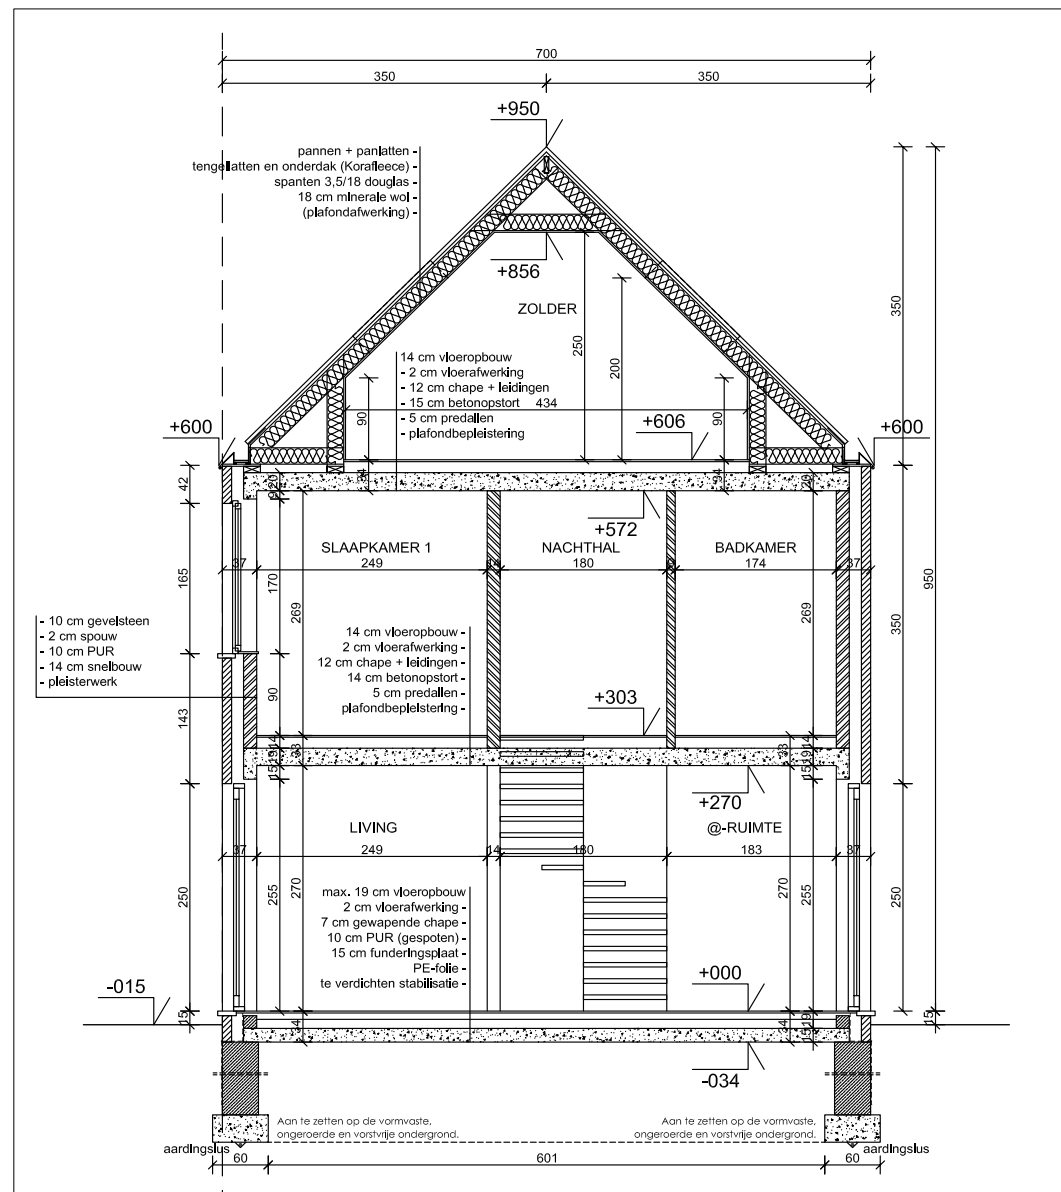

EIKHOF
Vremde

Lot 16 | Eikhof

Br. bew. opp. 154,05m²

UNICAS
UNIEK WONEN

Lot 16 | Eikhof

Br. bew. opp. 154,05m²

UNICAS
UNIEK WONEN

Lot 16 | Eikhof

Br. bew. opp. 154,05m²

Lot 16 | Eikhof

Br. bew. opp. 154,05m²

Lot 16 | Eikhof

Br. bew. opp. 154,05m²

UNICAS
UNIEK WONEN

Lot 16 | Eikhof

Br. bew. opp. 154,05m²

UNICAS
UNIEK WONEN

Lot 16 | Eikhof

Br. bew. opp. 154,05m²