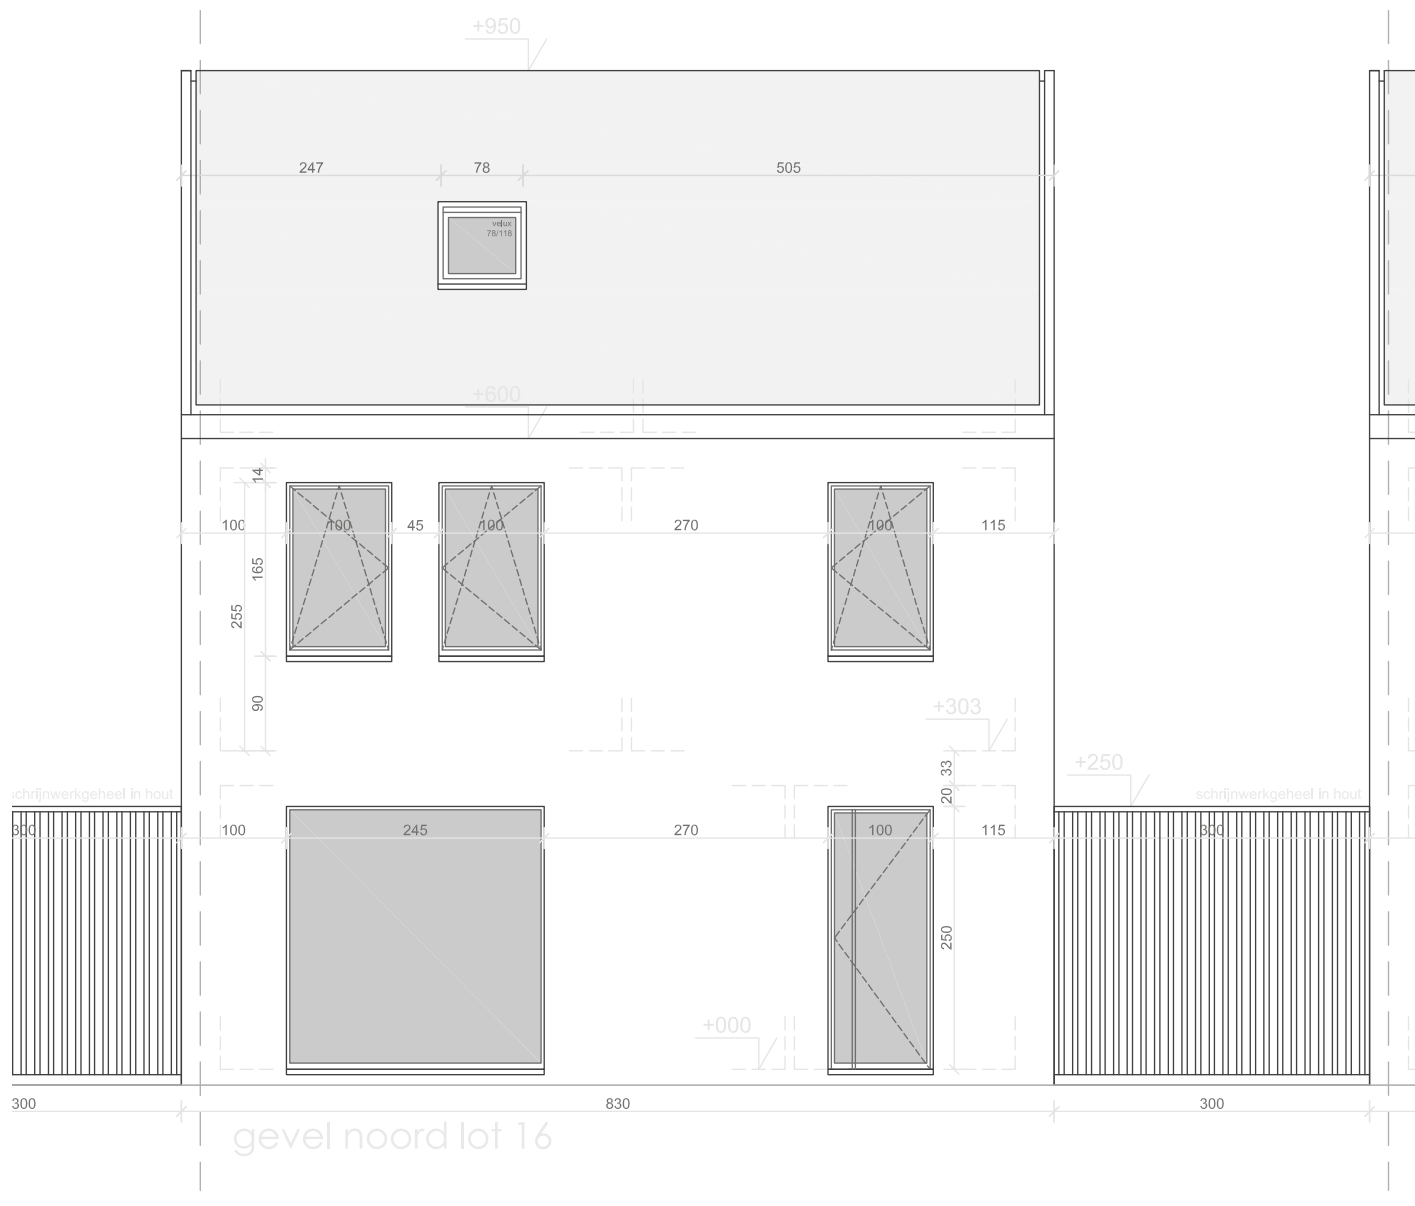

EIKHOF
Vremde

Lot 16 | Eikhof

Br. bew. opp. 154,05m²

UNICAS
UNIEK WONEN

Lot 16 | Eikhof

Br. bew. opp. 154,05m²

UNICAS
UNIEK WONEN

Lot 16 | Eikhof

Br. bew. opp. 154,05m²

Lot 16 | Eikhof

Br. bew. opp. 154,05m²

Lot 16 | Eikhof

Br. bew. opp. 154,05m²

UNICAS
UNIEK WONEN

Lot 16 | Eikhof

Br. bew. opp. 154,05m²

UNICAS
UNIEK WONEN

Lot 16 | Eikhof

Br. bew. opp. 154,05m²