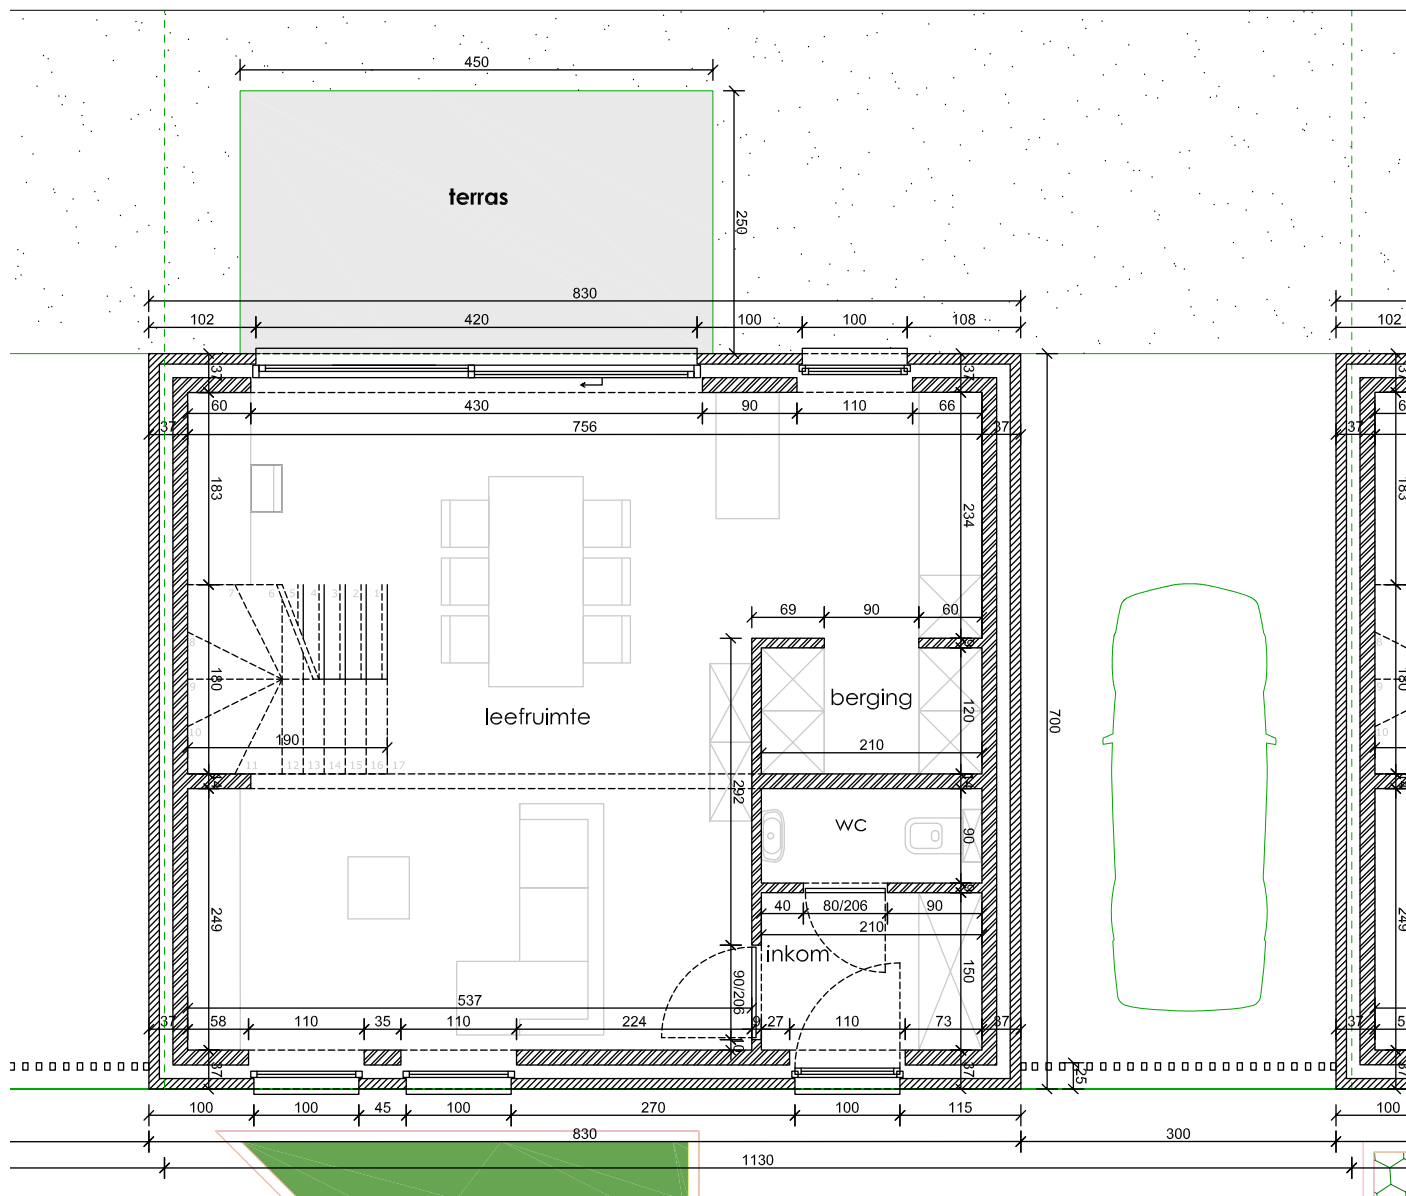

EIKHOF
Vremde

Lot 16 | Eikhof

Br. bew. opp. 154,05m²

UNICAS
UNIEK WONEN

Lot 16 | Eikhof

Br. bew. opp. 154,05m²

UNICAS
UNIEK WONEN

Lot 16 | Eikhof

Br. bew. opp. 154,05m²

Lot 16 | Eikhof

Br. bew. opp. 154,05m²

Lot 16 | Eikhof

Br. bew. opp. 154,05m²

UNICAS
UNIEK WONEN

Lot 16 | Eikhof

Br. bew. opp. 154,05m²

UNICAS
UNIEK WONEN

Lot 16 | Eikhof

Br. bew. opp. 154,05m²