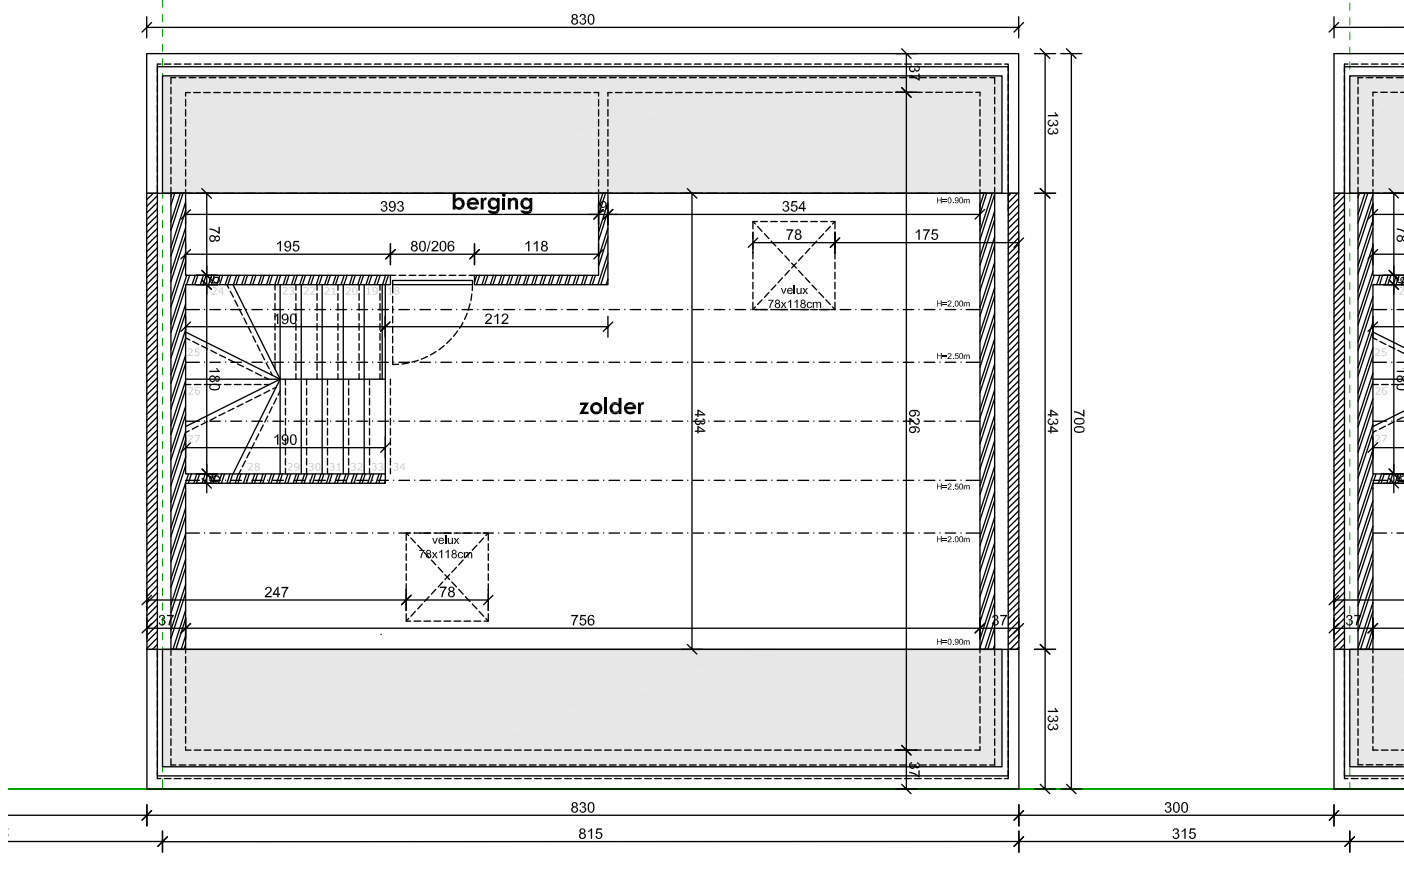

EIKHOF
Vremde

Lot 16 | Eikhof

Br. bew. opp. 154,05m²

UNICAS
UNIEK WONEN

Lot 16 | Eikhof

Br. bew. opp. 154,05m²

UNICAS
UNIEK WONEN

Lot 16 | Eikhof

Br. bew. opp. 154,05m²

Lot 16 | Eikhof

Br. bew. opp. 154,05m²

Lot 16 | Eikhof

Br. bew. opp. 154,05m²

UNICAS
UNIEK WONEN

Lot 16 | Eikhof

Br. bew. opp. 154,05m²

UNICAS
UNIEK WONEN

Lot 16 | Eikhof

Br. bew. opp. 154,05m²