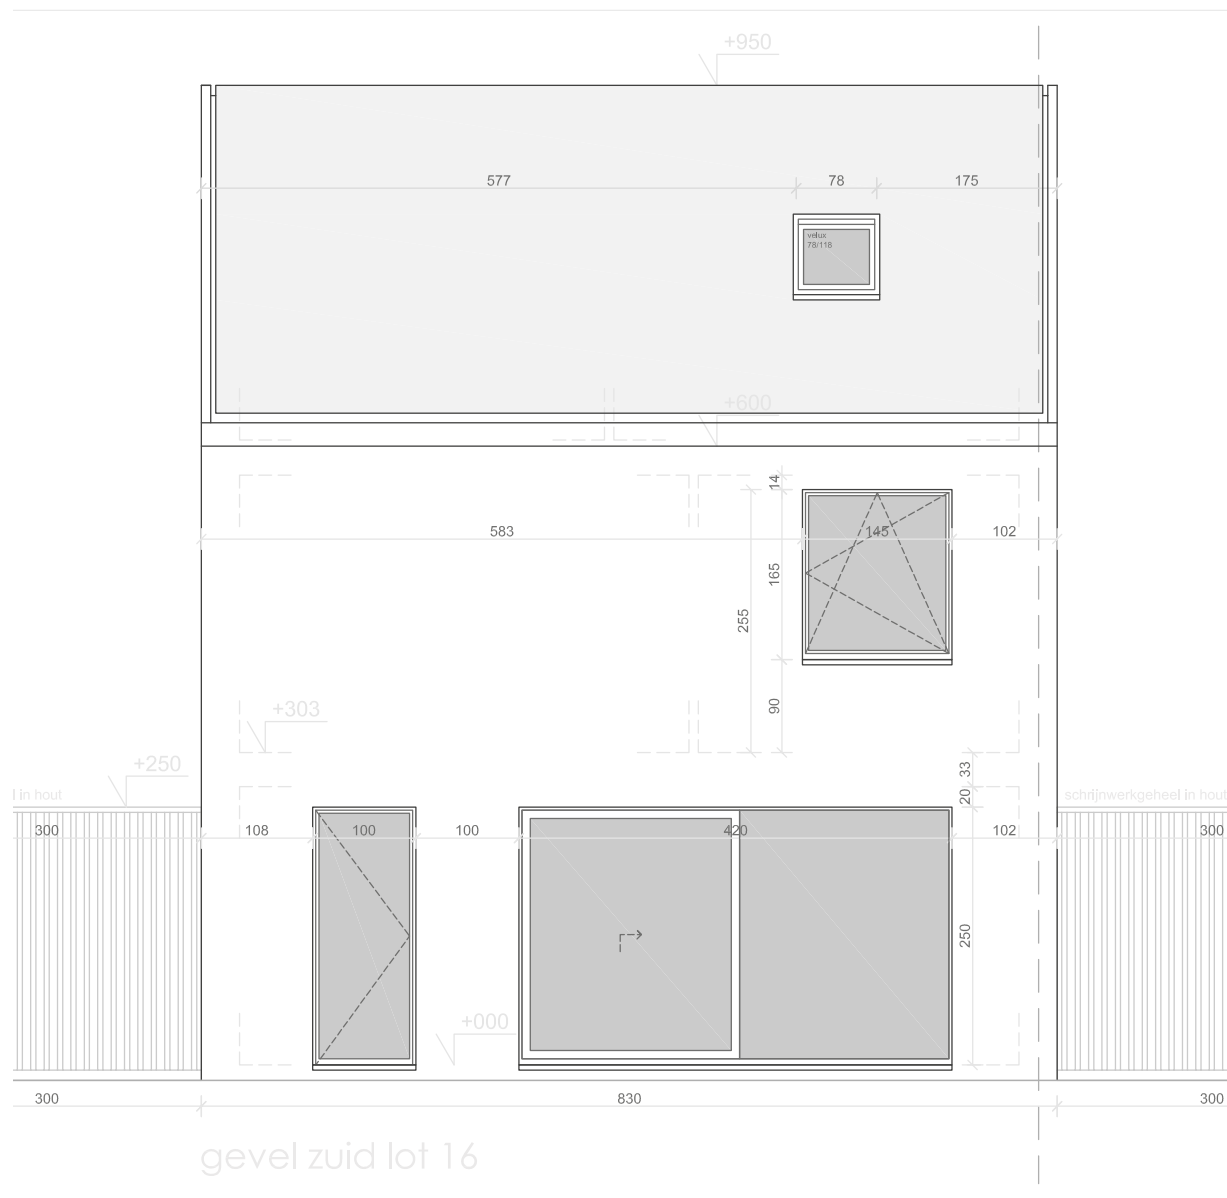

EIKHOF
Vremde

Lot 16 | Eikhof

Br. bew. opp. 154,05m²

UNICAS
UNIEK WONEN

Lot 16 | Eikhof

Br. bew. opp. 154,05m²

UNICAS
UNIEK WONEN

Lot 16 | Eikhof

Br. bew. opp. 154,05m²

Lot 16 | Eikhof

Br. bew. opp. 154,05m²

Lot 16 | Eikhof

Br. bew. opp. 154,05m²

UNICAS
UNIEK WONEN

Lot 16 | Eikhof

Br. bew. opp. 154,05m²

UNICAS
UNIEK WONEN

Lot 16 | Eikhof

Br. bew. opp. 154,05m²