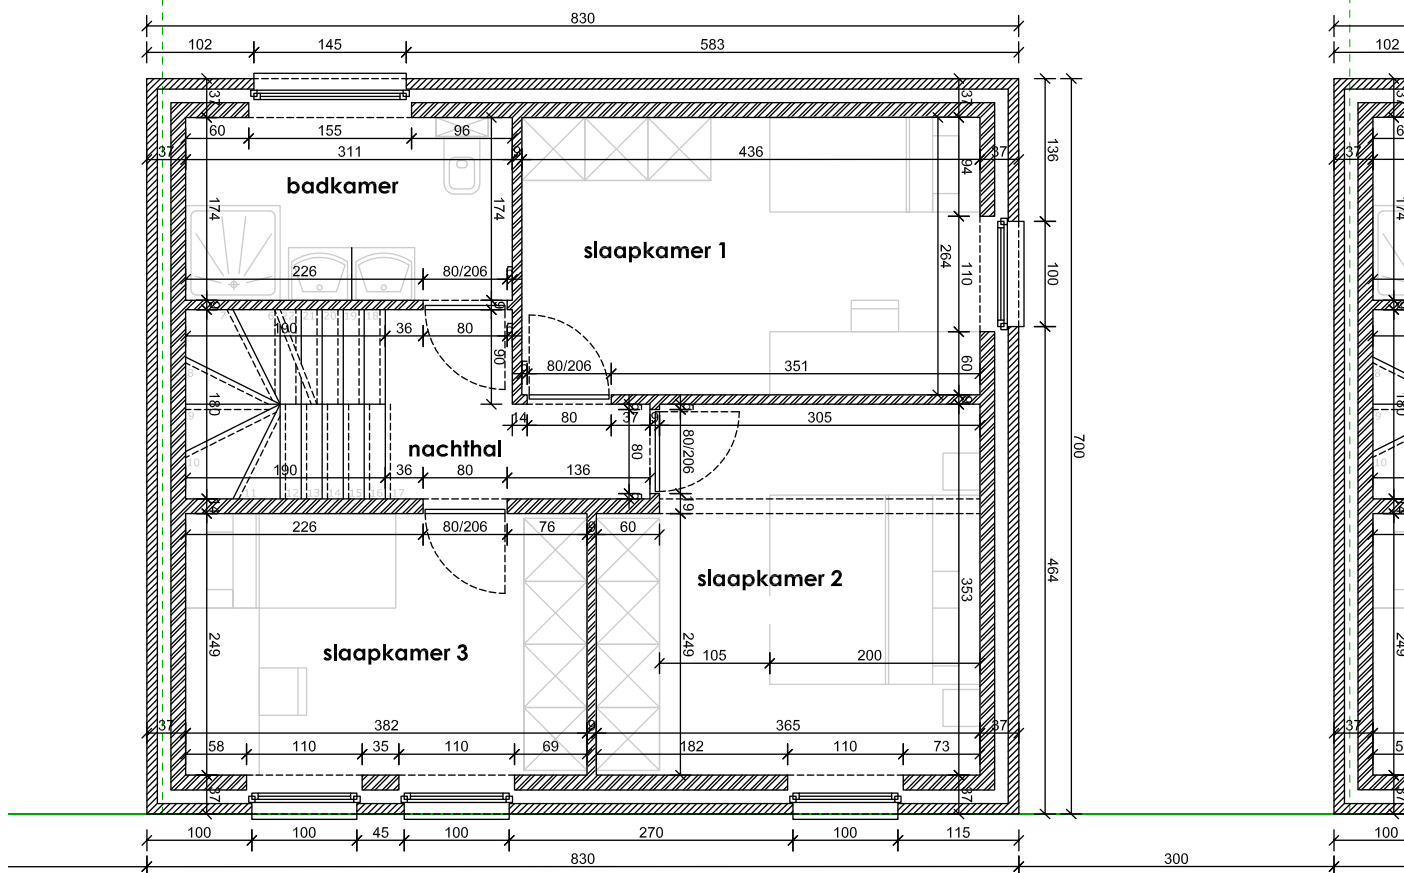

EIKHOF
Vremde

UNICAS
UNIEK WONEN

Lot 17 | Eikhof

Br. bew. opp. 154,05m²

UNICAS
UNIEK WONEN

Lot 17 | Eikhof

Br. bew. opp. 154,05m²

UNICAS
UNIEK WONEN

Lot 17 | Eikhof

Br. bew. opp. 154,05m²

Lot 17 | Eikhof

Br. bew. opp. 154,05m²

Lot 17 | Eikhof

Br. bew. opp. 154,05m²

UNICAS
UNIEK WONEN

Vremde 'Eikhof' - TYPEDOORSNEDE LOTEN 15-18

Lot 17 | Eikhof

Br. bew. opp. 154,05m²

UNICAS
UNIEK WONEN

Lot 17 | Eikhof

Br. bew. opp. 154,05m²