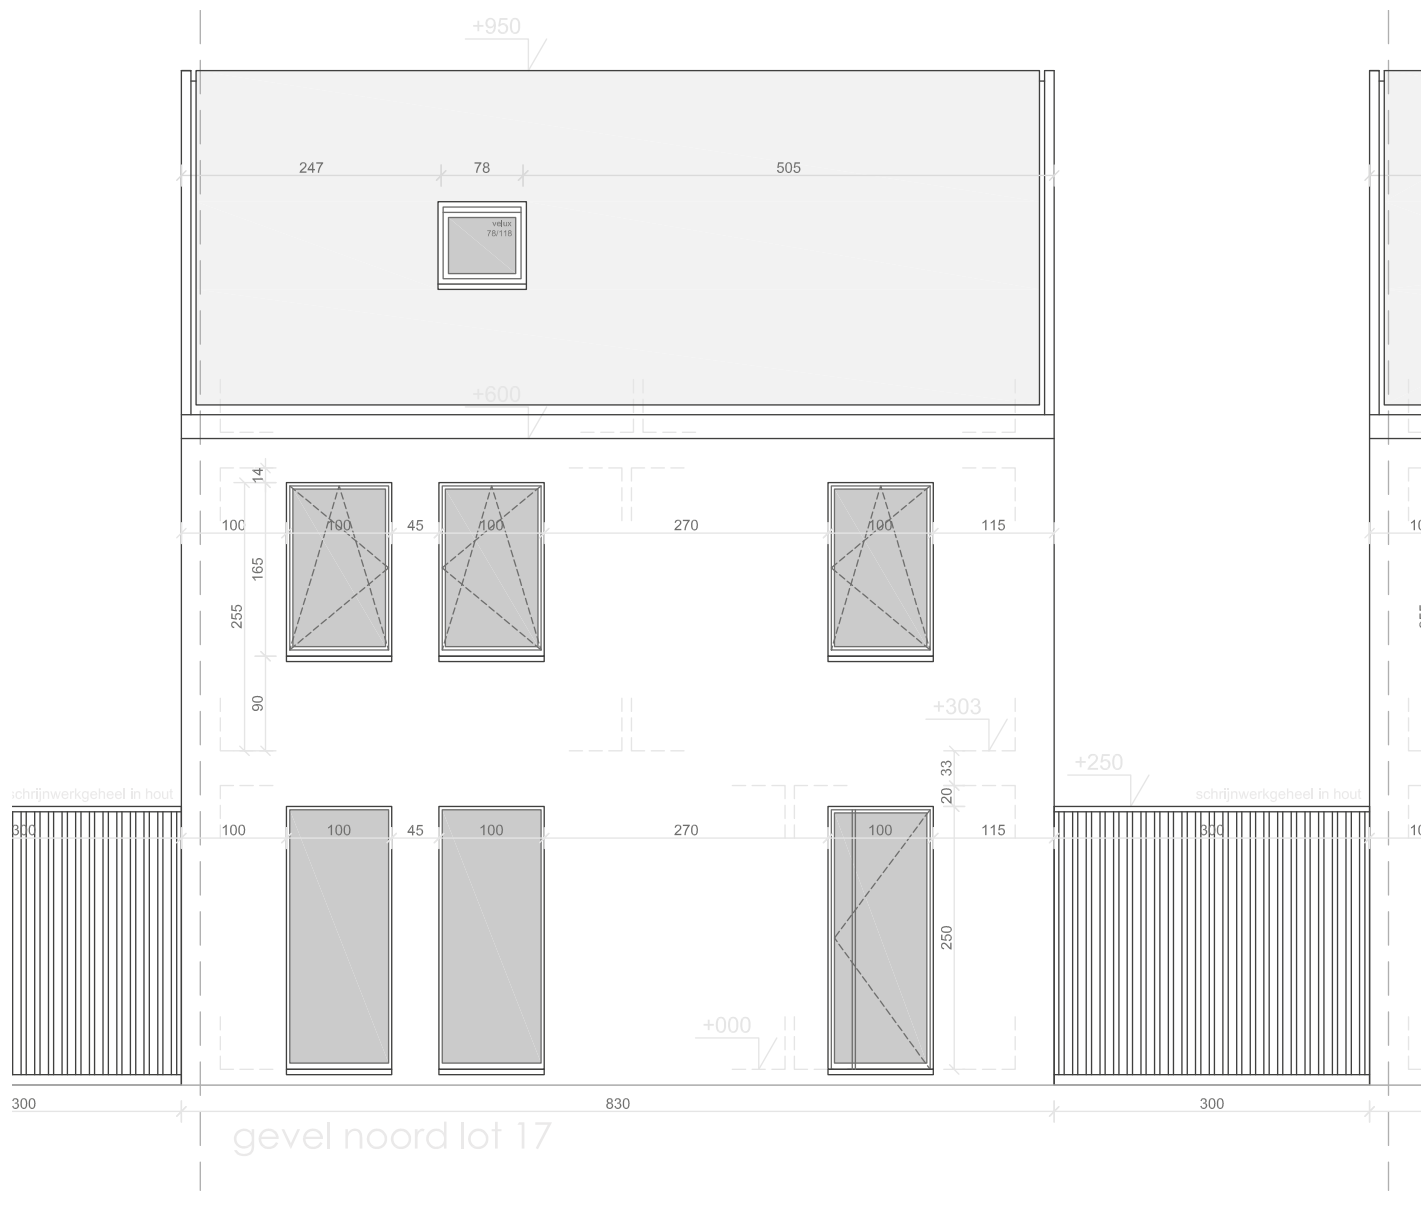

EIKHOF
Vremde

UNICAS
UNIEK WONEN

Lot 17 | Eikhof

Br. bew. opp. 154,05m²

UNICAS
UNIEK WONEN

Lot 17 | Eikhof

Br. bew. opp. 154,05m²

UNICAS
UNIEK WONEN

Lot 17 | Eikhof

Br. bew. opp. 154,05m²

Lot 17 | Eikhof

Br. bew. opp. 154,05m²

Lot 17 | Eikhof

Br. bew. opp. 154,05m²

UNICAS
UNIEK WONEN

Vremde 'Eikhof' - TYPEDOORSNEDE LOTEN 15-18

Lot 17 | Eikhof

Br. bew. opp. 154,05m²

UNICAS
UNIEK WONEN

Lot 17 | Eikhof

Br. bew. opp. 154,05m²