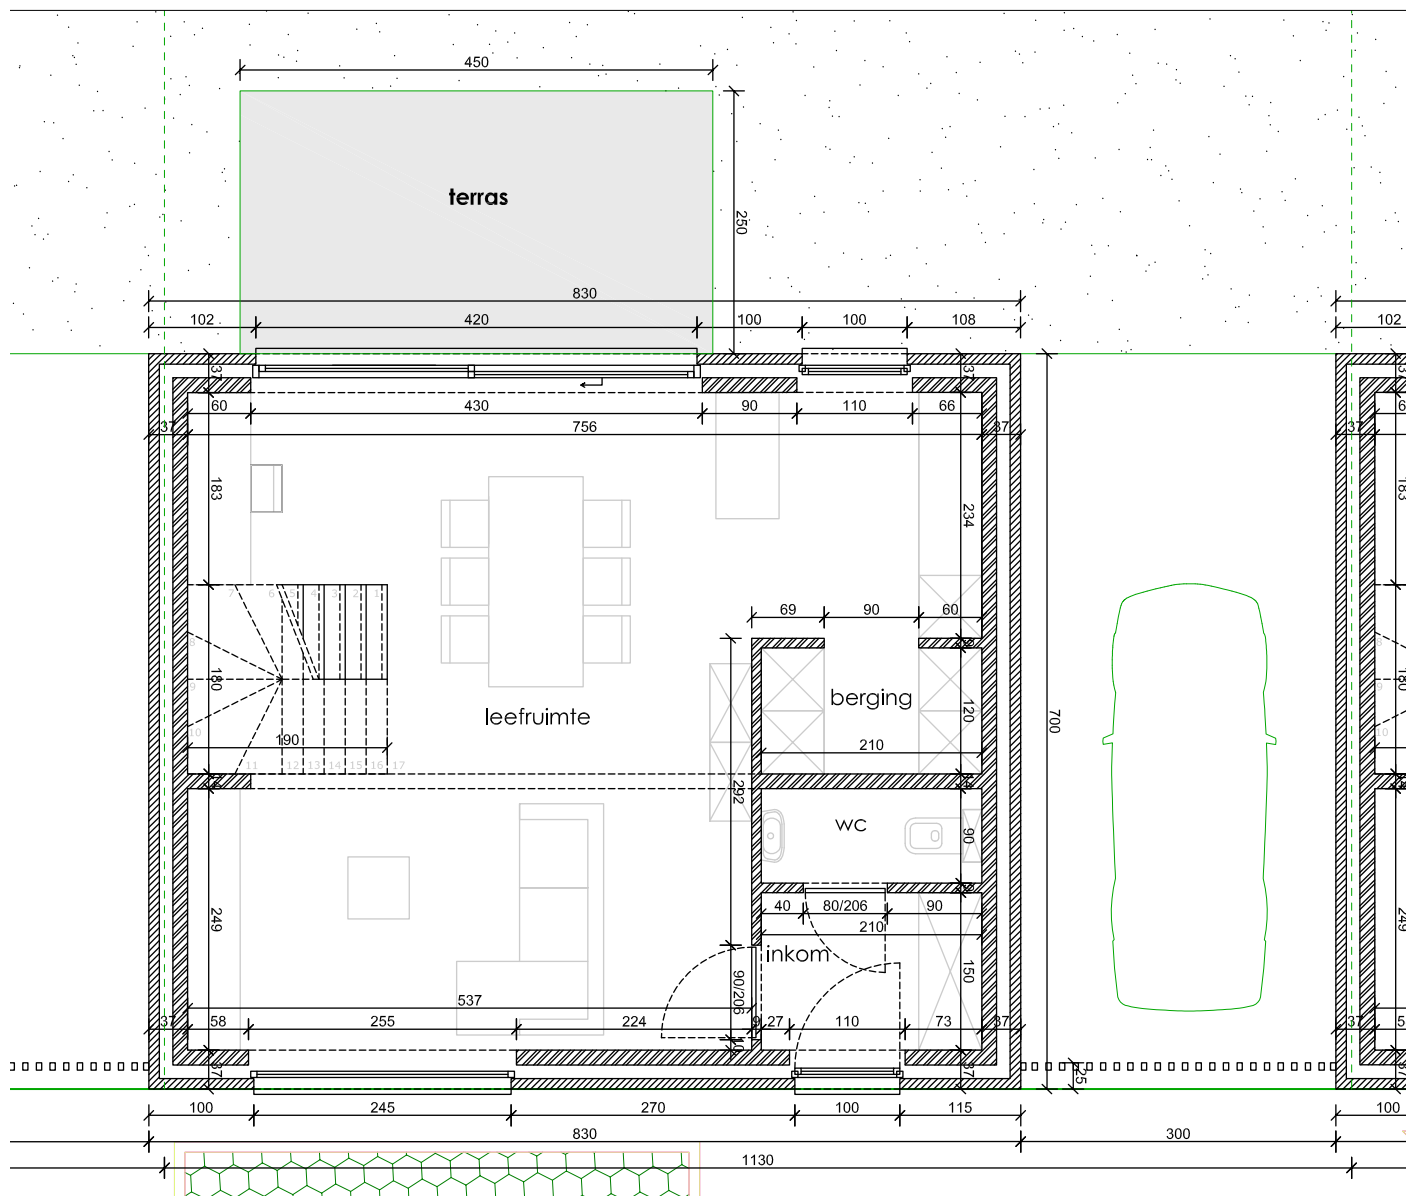

EIKHOF
Vremde

UNICAS
UNIEK WONEN

Lot 17 | Eikhof

Br. bew. opp. 154,05m²

UNICAS
UNIEK WONEN

Lot 17 | Eikhof

Br. bew. opp. 154,05m²

UNICAS
UNIEK WONEN

Lot 17 | Eikhof

Br. bew. opp. 154,05m²

Lot 17 | Eikhof

Br. bew. opp. 154,05m²

Lot 17 | Eikhof

Br. bew. opp. 154,05m²

UNICAS
UNIEK WONEN

Vremde 'Eikhof' - TYPEDOORSNEDE LOTEN 15-18

Lot 17 | Eikhof

Br. bew. opp. 154,05m²

UNICAS
UNIEK WONEN

Lot 17 | Eikhof

Br. bew. opp. 154,05m²