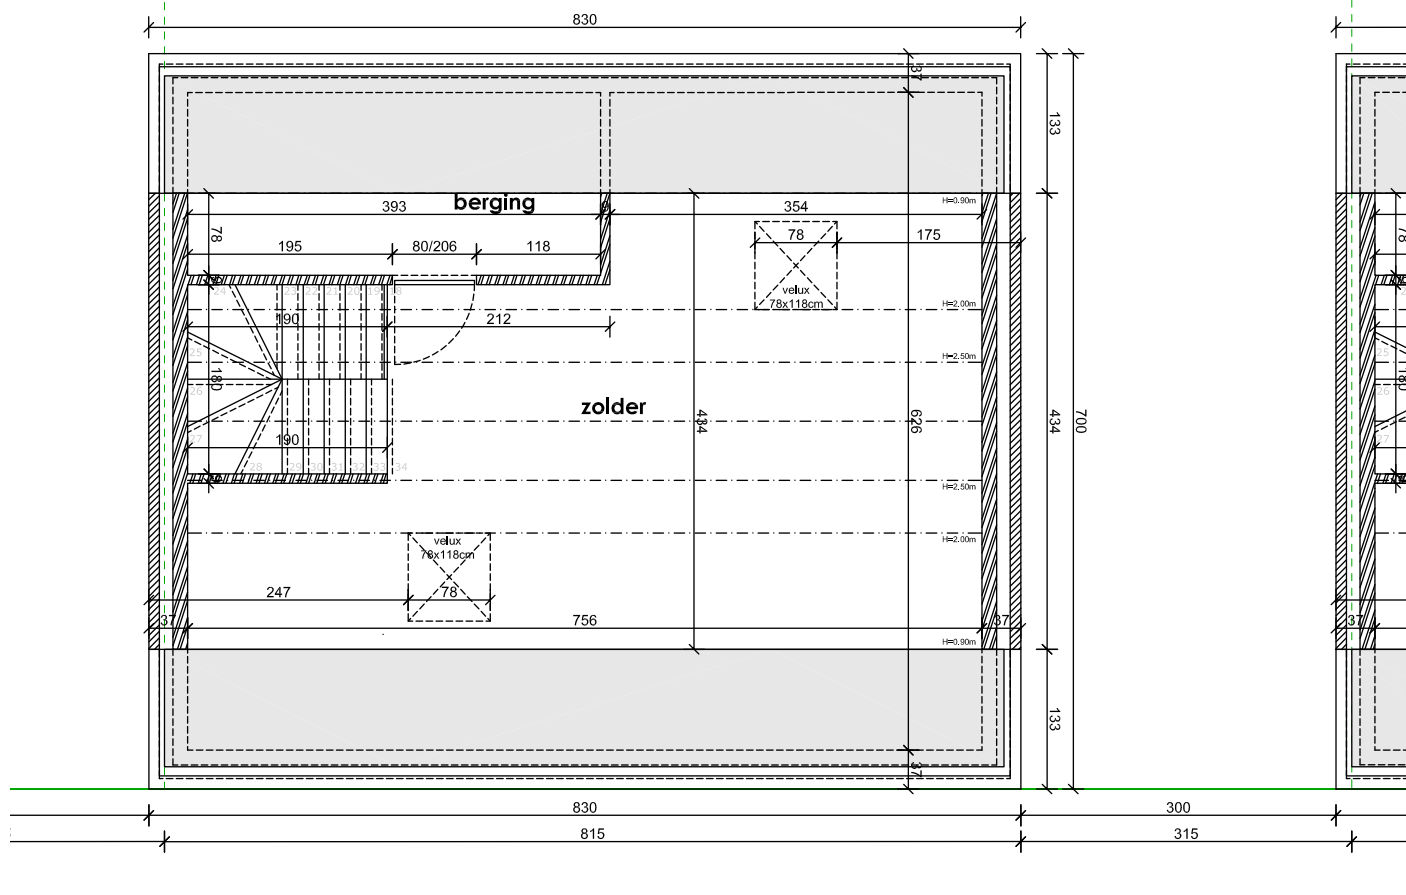

EIKHOF
Vremde

UNICAS
UNIEK WONEN

Lot 17 | Eikhof

Br. bew. opp. 154,05m²

UNICAS
UNIEK WONEN

Lot 17 | Eikhof

Br. bew. opp. 154,05m²

UNICAS
UNIEK WONEN

Lot 17 | Eikhof

Br. bew. opp. 154,05m²

Lot 17 | Eikhof

Br. bew. opp. 154,05m²

Lot 17 | Eikhof

Br. bew. opp. 154,05m²

UNICAS
UNIEK WONEN

Vremde 'Eikhof' - TYPEDOORSNEDE LOTEN 15-18

Lot 17 | Eikhof

Br. bew. opp. 154,05m²

UNICAS
UNIEK WONEN

Lot 17 | Eikhof

Br. bew. opp. 154,05m²