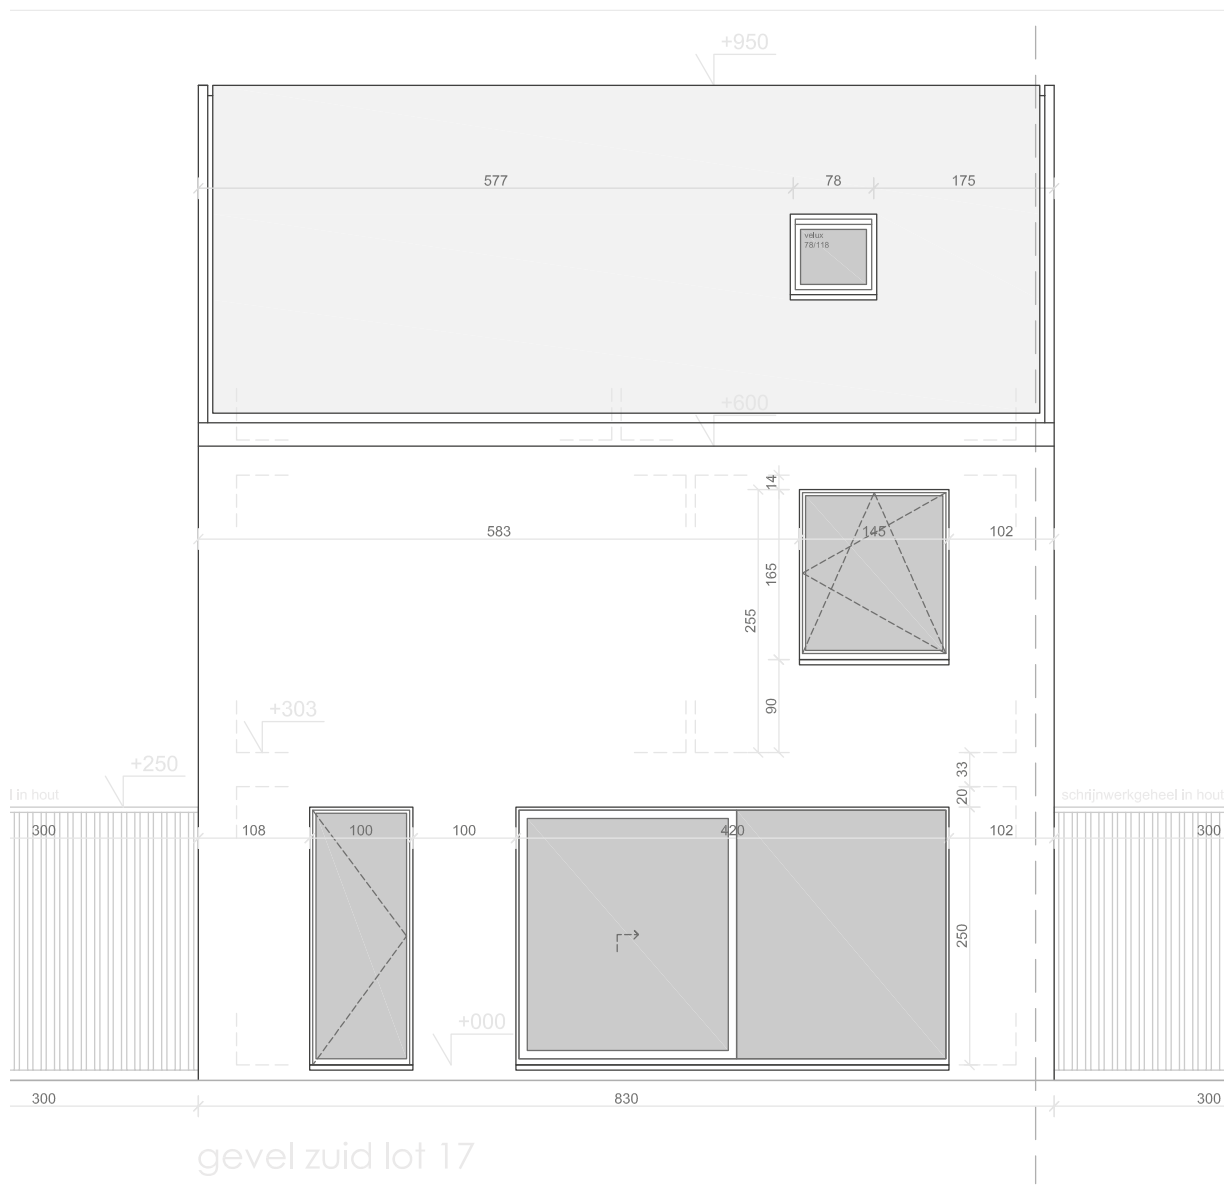

EIKHOF
Vremde

UNICAS
UNIEK WONEN

Lot 17 | Eikhof

Br. bew. opp. 154,05m²

UNICAS
UNIEK WONEN

Lot 17 | Eikhof

Br. bew. opp. 154,05m²

UNICAS
UNIEK WONEN

Lot 17 | Eikhof

Br. bew. opp. 154,05m²

Lot 17 | Eikhof

Br. bew. opp. 154,05m²

Lot 17 | Eikhof

Br. bew. opp. 154,05m²

UNICAS
UNIEK WONEN

Vremde 'Eikhof' - TYPEDOORSNEDE LOTEN 15-18

Lot 17 | Eikhof

Br. bew. opp. 154,05m²

UNICAS
UNIEK WONEN

Lot 17 | Eikhof

Br. bew. opp. 154,05m²