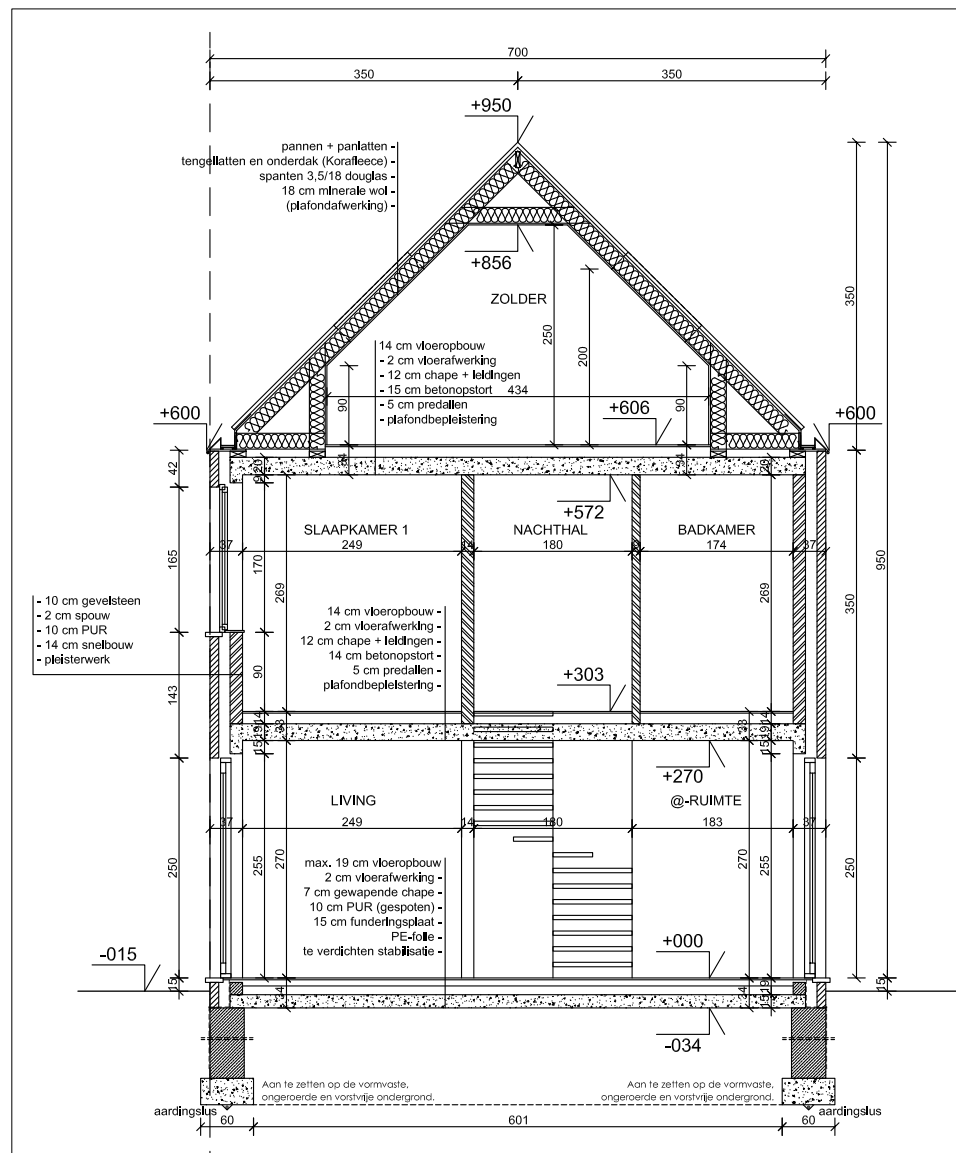

EIKHOF
Vremde

UNICAS
UNIEK WONEN

Lot 17 | Eikhof

Br. bew. opp. 154,05m²

UNICAS
UNIEK WONEN

Lot 17 | Eikhof

Br. bew. opp. 154,05m²

UNICAS
UNIEK WONEN

Lot 17 | Eikhof

Br. bew. opp. 154,05m²

Lot 17 | Eikhof

Br. bew. opp. 154,05m²

Lot 17 | Eikhof

Br. bew. opp. 154,05m²

UNICAS
UNIEK WONEN

Vremde 'Eikhof' - TYPEDOORSNEDE LOTEN 15-18

Lot 17 | Eikhof

Br. bew. opp. 154,05m²

UNICAS
UNIEK WONEN

Lot 17 | Eikhof

Br. bew. opp. 154,05m²