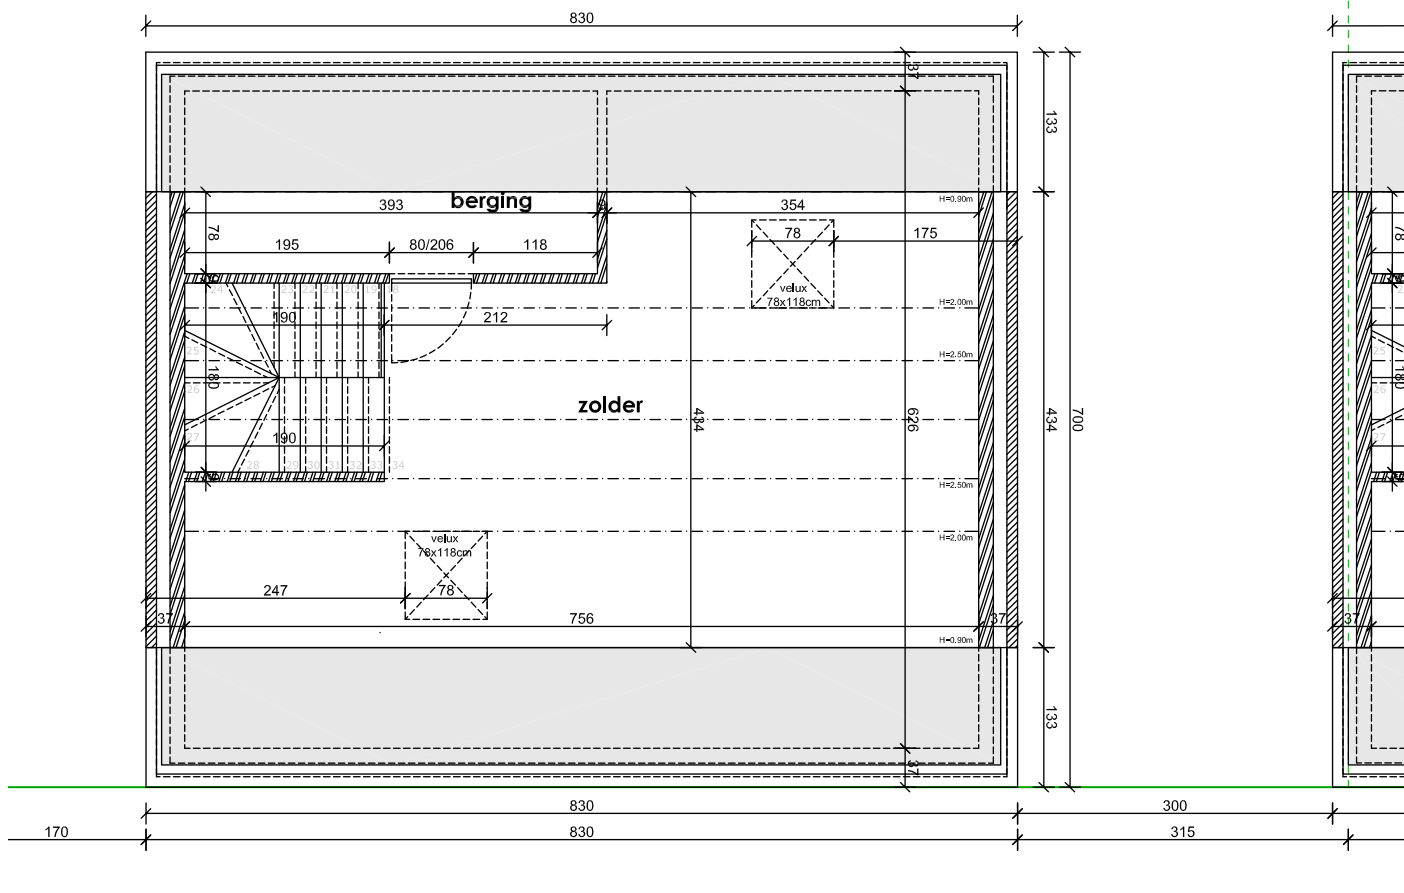

EIKHOF
Vremde

UNICAS
UNIEK WONEN

Lot 18 | Eikhof

Br. bew. opp. 154,05m²

Lot 18 | Eikhof

Br. bew. opp. 154,05m²

Lot 18 | Eikhof

Br. bew. opp. 154,05m²

Lot 18 | Eikhof

Br. bew. opp. 154,05m²

UNICAS
UNIEK W O N E N

Vremde 'Eikhof' - TYPEDOORSNEDE LOTEN 15-18

Lot 18 | Eikhof

Br. bew. opp. 154,05m²

Lot 18 | Eikhof

Br. bew. opp. 154,05m²