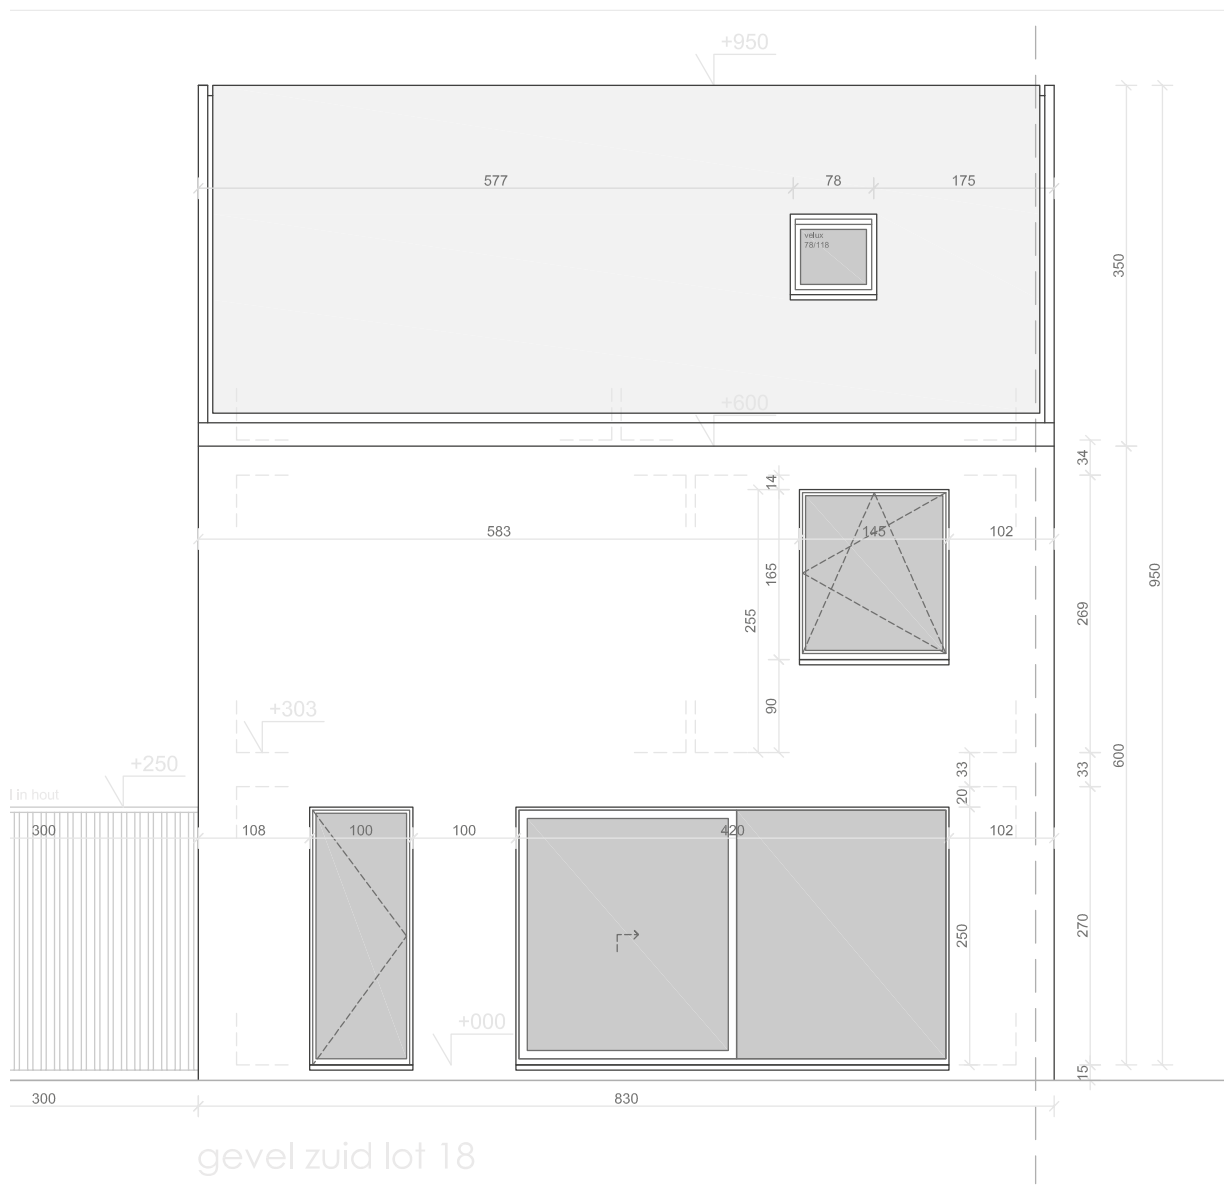

EIKHOF
Vremde

UNICAS
UNIEK WONEN

Lot 18 | Eikhof

Br. bew. opp. 154,05m²

Lot 18 | Eikhof

Br. bew. opp. 154,05m²

Lot 18 | Eikhof

Br. bew. opp. 154,05m²

Lot 18 | Eikhof

Br. bew. opp. 154,05m²

UNICAS
UNIEK W O N E N

Vremde 'Eikhof' - TYPEDOORSNEDE LOTEN 15-18

Lot 18 | Eikhof

Br. bew. opp. 154,05m²

Lot 18 | Eikhof

Br. bew. opp. 154,05m²