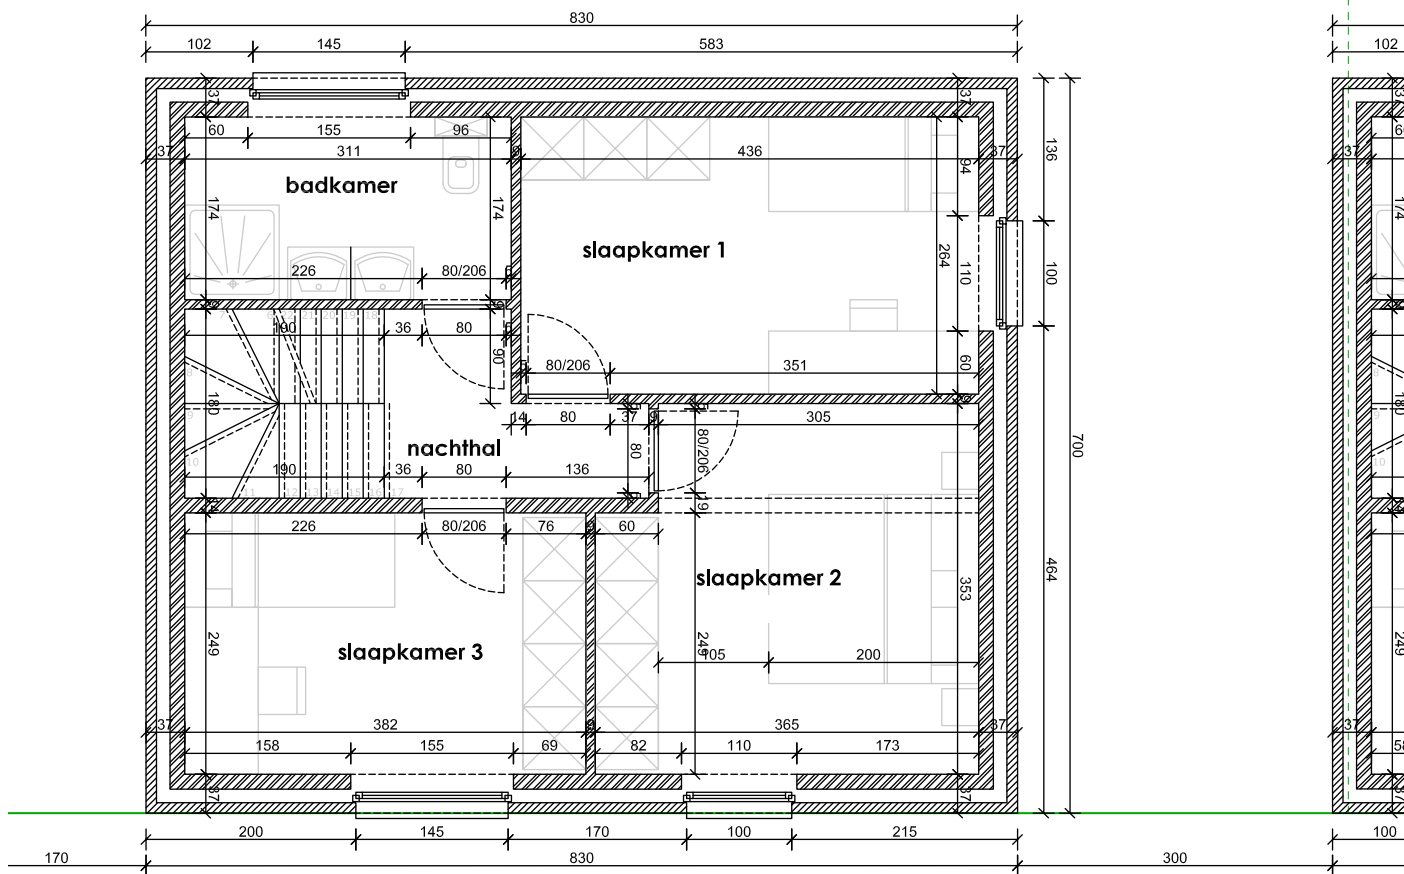

EIKHOF
Vremde

UNICAS
UNIEK WONEN

Lot 18 | Eikhof

Br. bew. opp. 154,05m²

Lot 18 | Eikhof

Br. bew. opp. 154,05m²

Lot 18 | Eikhof

Br. bew. opp. 154,05m²

Lot 18 | Eikhof

Br. bew. opp. 154,05m²

UNICAS
UNIEK W O N E N

Vremde 'Eikhof' - TYPEDOORSNEDE LOTEN 15-18

Lot 18 | Eikhof

Br. bew. opp. 154,05m²

Lot 18 | Eikhof

Br. bew. opp. 154,05m²