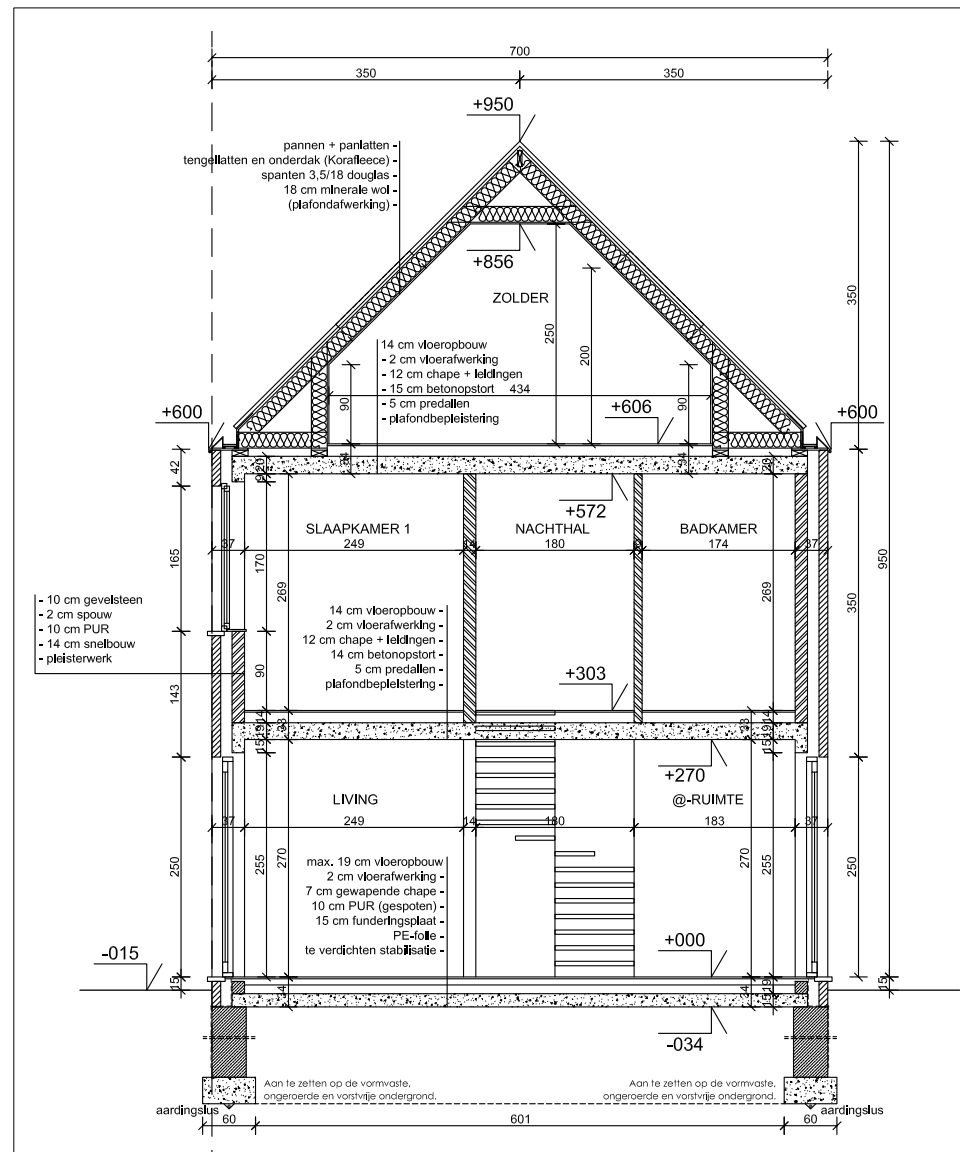

EIKHOF
Vremde

UNICAS
UNIEK WONEN

Lot 18 | Eikhof

Br. bew. opp. 154,05m²

Lot 18 | Eikhof

Br. bew. opp. 154,05m²

Lot 18 | Eikhof

Br. bew. opp. 154,05m²

Lot 18 | Eikhof

Br. bew. opp. 154,05m²

UNICAS
UNIEK W O N E N

Vremde 'Eikhof' - TYPEDOORSNEDE LOTEN 15-18

Lot 18 | Eikhof

Br. bew. opp. 154,05m²

Lot 18 | Eikhof

Br. bew. opp. 154,05m²