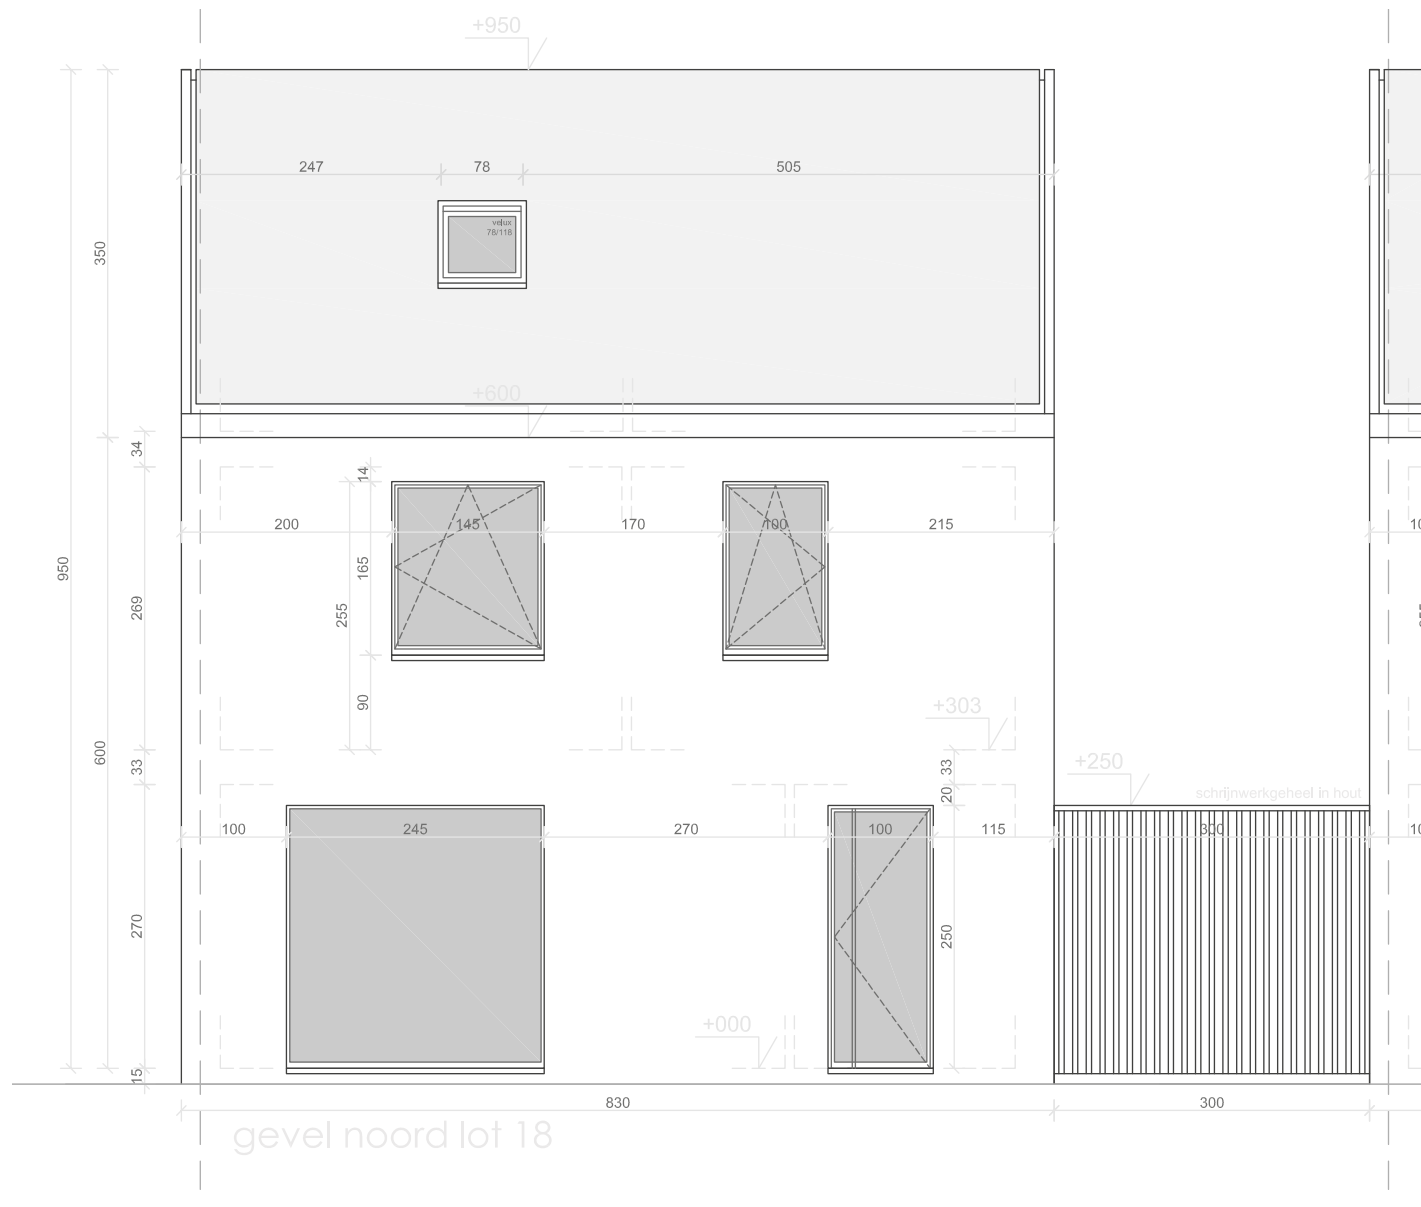

EIKHOF
Vremde

UNICAS
UNIEK WONEN

Lot 18 | Eikhof

Br. bew. opp. 154,05m²

Lot 18 | Eikhof

Br. bew. opp. 154,05m²

Lot 18 | Eikhof

Br. bew. opp. 154,05m²

Lot 18 | Eikhof

Br. bew. opp. 154,05m²

UNICAS
UNIEK W O N E N

Vremde 'Eikhof' - TYPEDOORSNEDE LOTEN 15-18

Lot 18 | Eikhof

Br. bew. opp. 154,05m²

Lot 18 | Eikhof

Br. bew. opp. 154,05m²